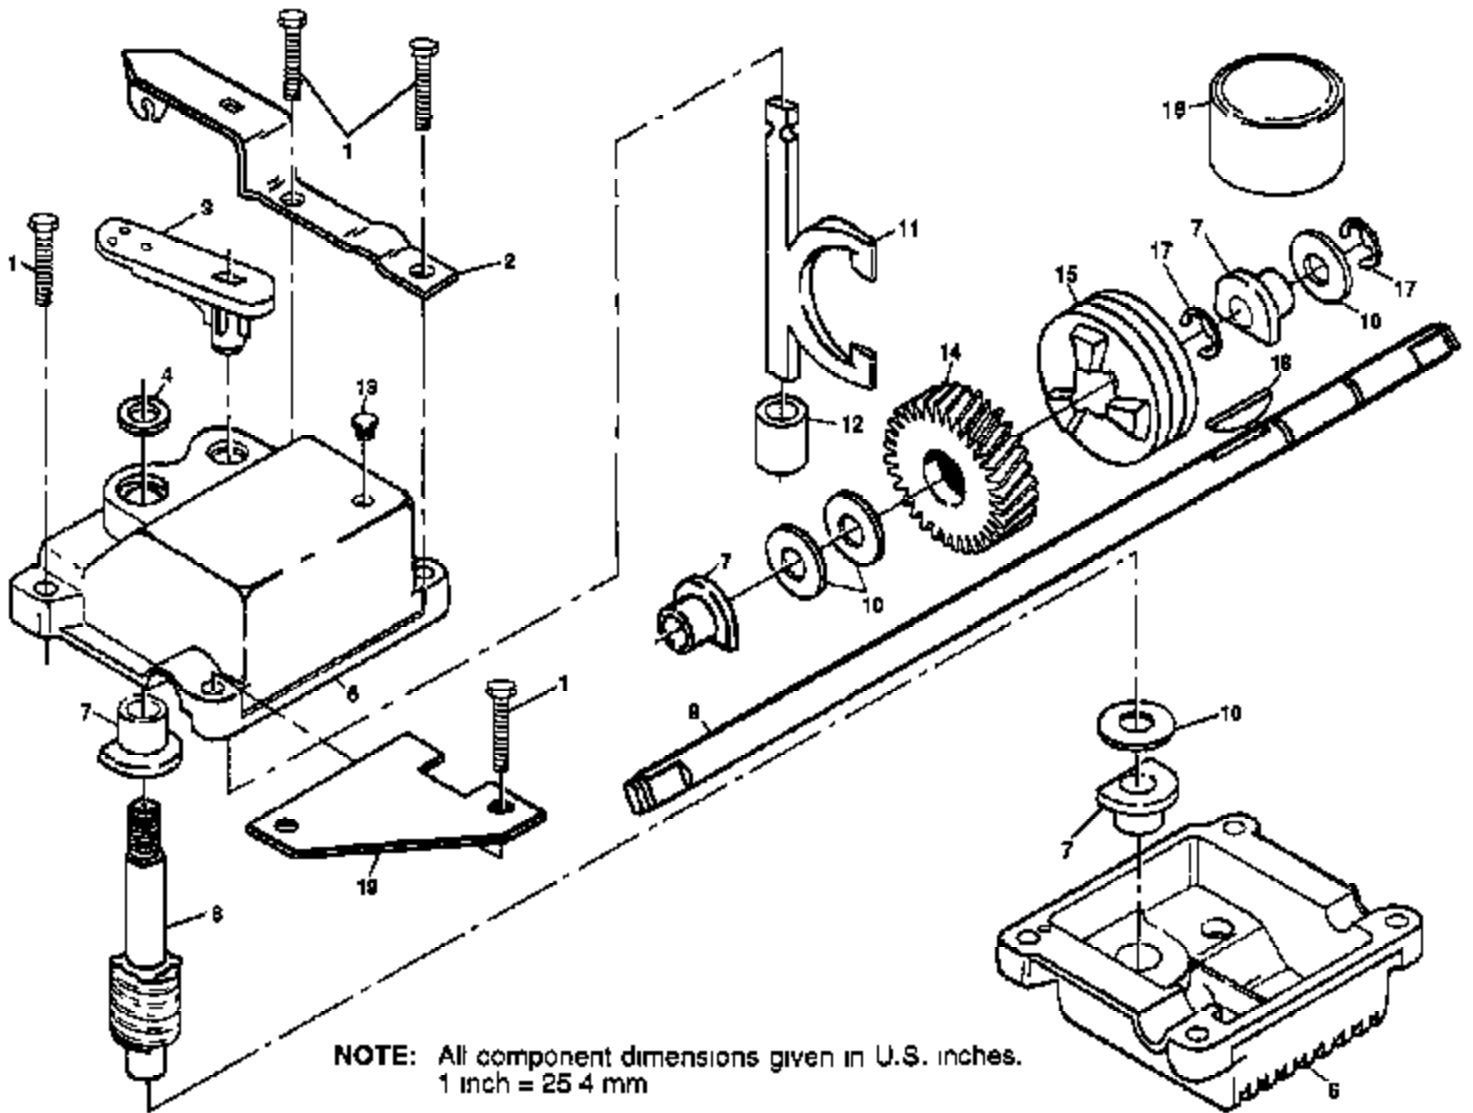

POWER PROPELLED LAWN MOWER - - MODEL NO. WE986RC
GEAR CASE ASSEMBLY PART NUMBER 702511

Ref #	Part Number	Qty	Description
1	17490416		SCREW.1/4-20
2	137055X004		BRACKET.GEARCASE
3	137053		SHIFTER
4	57072		SEAL
6	48373		KIT GEARCASE HALV
7	77881		BEARING
8	137051		SHAFT.WORM
9	137074		SHAFT.DRIVE
10	57079		THRUST WASHER
11	131484		CLUTCH YOKE
12	700343		BUSHING.GEAR BOX
13	86447		PLUG PM
14	137050		GEAR.HELICAL
15	750436X		CLUTCH JAW
16	750369		SUB= 6066J
17	12000003		RING T
18	850848		HI PRO KEY
19	81585X004		SPRING BRKT