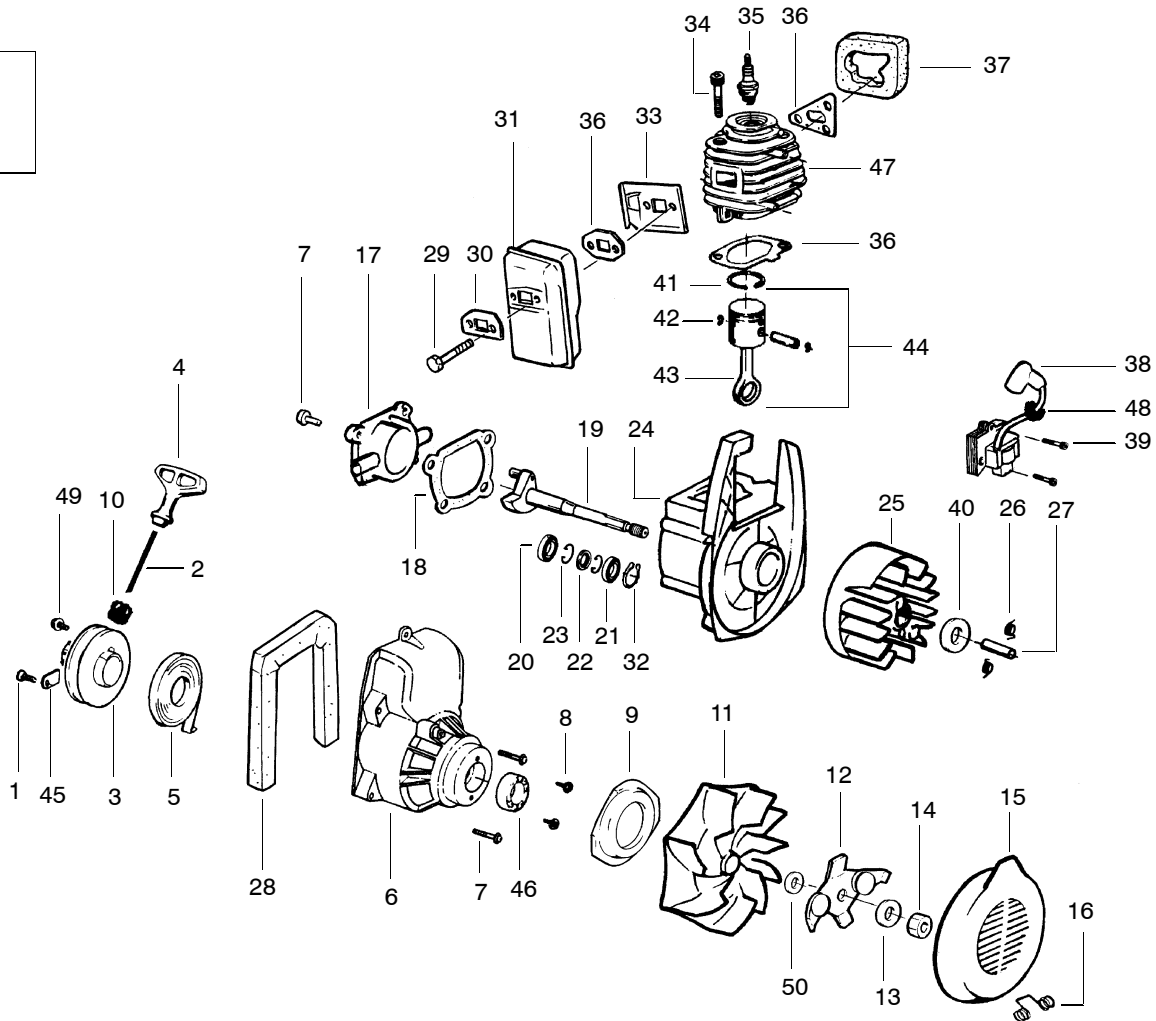

PARTS LIST NO. 530084156		WEED EATER® PARTS LIST	MODEL(s) BV1650 / BV1800	
DATE 11/30/99	REPLACES 530084156-3/24/98		Note: Illustration may differ from actual model due to design changes	PAGE NO. 2

Gasket Kit
36

Ref.	Part No.	Description	Ref.	Part No.	Description	Ref.	Part No.	Description
1.	530015880	Screw	25. ✓	530039209	Flywheel Ass'y. (Incl. 26)	46.	530032108	Bearing Cylinder
2.	530069232	Rope Kit	26.	530023817	Spring-Starter Dog	47.	530069865	Grommet-Ign. Module
3.	530069885	Starter Pulley Kit	27.	530016190	Flywheel Spacer	48.	530019182	Screw-Starter Pulley
4.	530049488	Starter Handle	28.	530049713	Foam Seal	49.	530016080	Washer-Belleville
5.	530042086	Starter Spring	29.	530016203	Muffler Bolt	50.	530016240	Washer-Belleville
6.	530049501	Fan Housing w/bearing	30.	530049454	Muffler Cover Plate			
7.	530015810	Screw	31. ✓	530052241	Muffler Ass'y.	Not Shown		
8.	530015815	Screw	32.	530015941	Retainer Ring-C'chaft	530084404	Warning Decal	
9.	530019240	O-Ring	33.	530049502	Muffler Shield	530069914	Spark Arrestor Kit (Optional)	
10.	530029182	Eyelet	34.	530015953	Screw			
11.	530069817	Impeller (Incl. 10)	35.	530030074	Spark Plug (RCJ-8Y)			
12.	530095461	Mulch Blade Ass'y. Model 1800	36.	530069813	Gasket Kit			
13.	530016279	Washer-Flat Model 1650	37.	530019247	Air Dam			
14.	530626605	Nut	38.	530039163	Ignition Module			
15.	530049313	Inlet Door	39.	530016208	Bolt			
16.	530402043	Spring-Return Cover	40.	530015127	Washer			
17.	530049297	Crankcase Cover	41.	530049903	Piston Ring (2)			
18.	530019181	Gasket-Crankcase Shroud	42.	530015162	Retainer			
19.	530049429	Crankshaft Ass'y.	43.	530069945	Connecting Rod Ass'y.			
20.	530032125	Inner Bearing	44.	530069812	Piston Kit (Incl. 41 & 42)			
21.	530032124	Outer Bearing	45.	530016226	Pulley Retainer			
22.	530019179	Crankcase Seal						
23.	530015945	Retaining Ring						
24.	530069818	Crankcase Ass'y. (Incl. 20-23)						

✓ = NEW PART NUMBER FOR THIS IPL

* = REFER TO THE SERVICE REFERENCE INDICATED FOR MORE INFORMATION. (LOCATED AT END OF IPL)