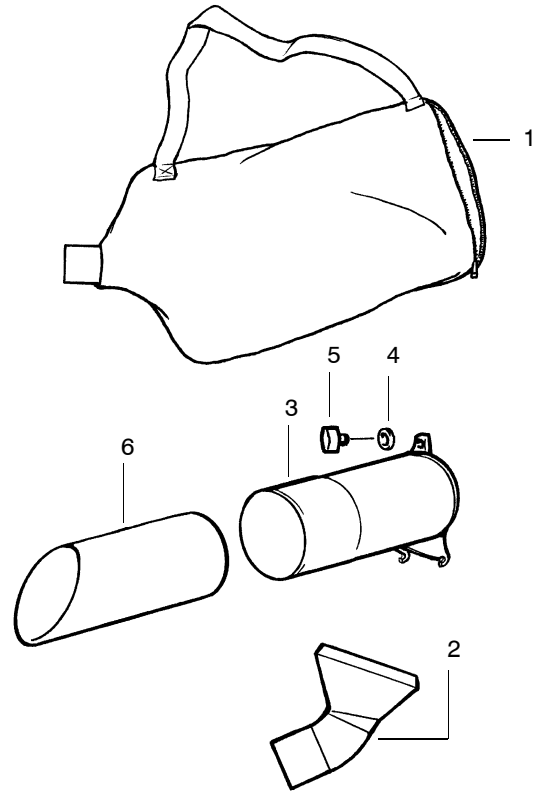

✓ = NEW PART NUMBER FOR THIS IPL

\* = REFER TO THE SERVICE REFERENCE INDICATED FOR MORE INFORMATION. (LOCATED AT END OF IPL)

PARTS LIST NO. 530084156		<b>WEED EATER® PARTS LIST</b>	MODEL(s) BV1650 / BV1800
DATE 11/30/99	REPLACES 530084156-3/24/98		<b>Note:</b> Illustration may differ from actual model due to design changes

**Carburetor Assembly Part Number 530069924 - (WA-229)**

Carb.  
Repair  
Kit

2

Gasket/  
Dia.  
Kit

3

Key No.	Part No.	Description
1	530038403	Limiter Cap
2	530069842	Carburetor Repair Kit
3	530069845	Gasket/Diaphragm Kit

**Vacuum Tube Ass'y.**

KEY NO.	PART NO.	DESCRIPTION
1	530095599	Vac Bag w/Strap
2	530095470	Elbow-Vac Tube
3	530095468	Vac Tube-Upper
4	530049686	Clip-Vac Tube
5	530049485	Knob-Vac Tube
6	530094476	Vac Tube-Lower