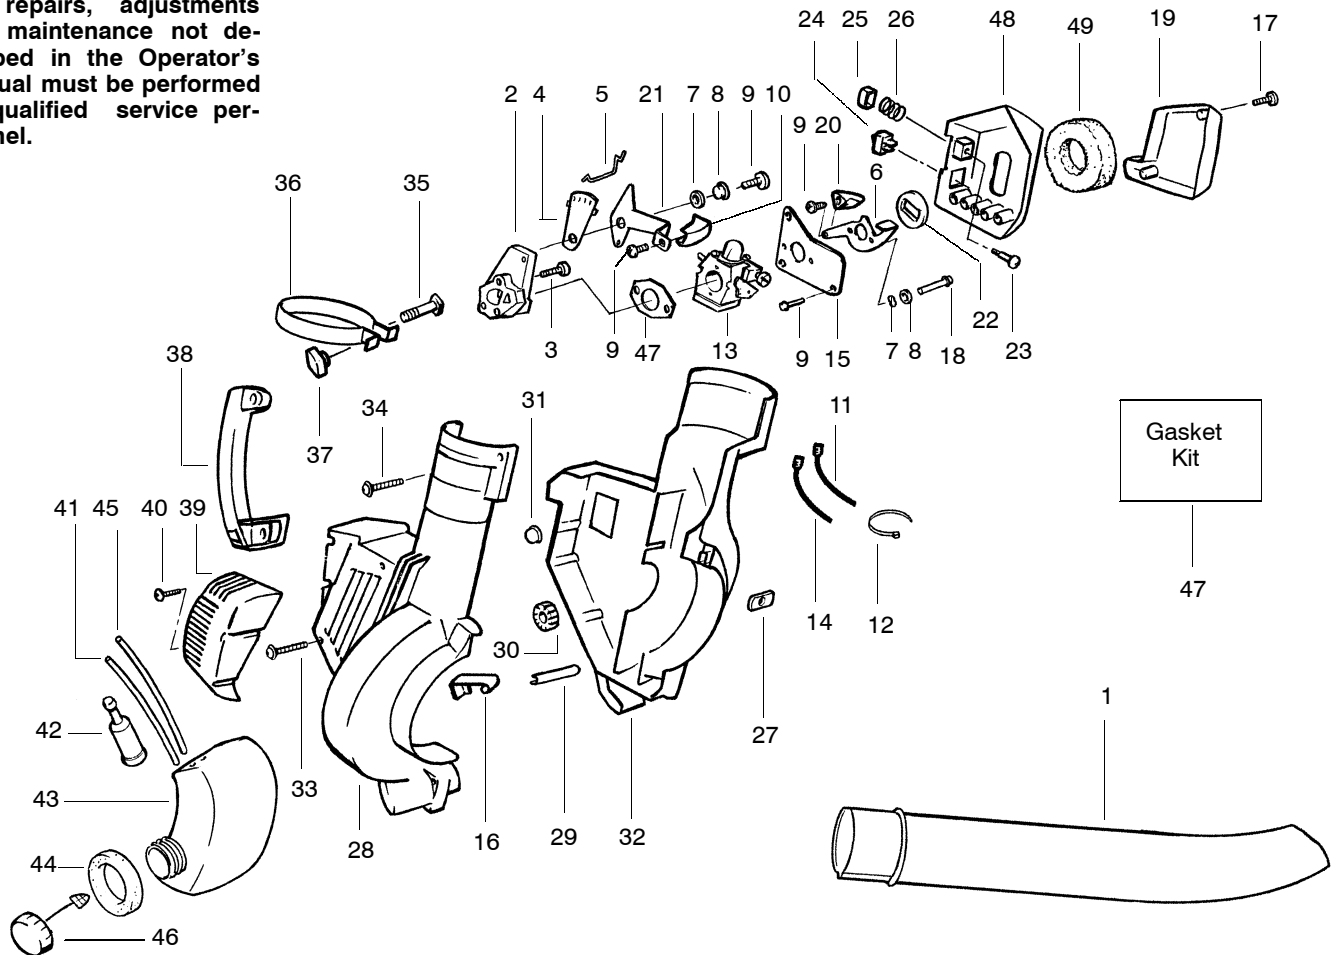

**⚠ WARNING**  
 All repairs, adjustments and maintenance not described in the Operator's Manual must be performed by qualified service personnel.

Ref.	Part No.	Description	Ref.	Part No.	Description
1.	530095597	Blower Tube	28.	530049883	Housing-Right
2.	530049322	Carburetor Adaptor	29.	530049617	Guide Starter Rope
3.	530016014	Screw	30.	530049323	Isolator
4.	530049526	Throttle Plate	31.	530036792	Isolator
5.	530049324	Throttle Linkage	32.	530049882	Housing-Left
6.	530049834	Choke Lever	33.	530015886	Screw
7.	530015254	Washer	34.	530015880	Screw
8.	530015852	Choke Spacer	35.	530015820	Bolt
9.	530015775	Screw	36.	530095592	Clamp-Blower Tube
10.	530049837	Knob-Throttle Lever	37.	530049885	Knob
11.	530049495	Leadwire-Switch	38.	530095469	Handle
12.	530049494	Wire Clamp	39.	530049879	Muffler Cover
13.	530069924	Carburetor Ass'y. (WA-229)	40.	530015880	Screw
14.	530049496	Leadwire-Ground	41.	530069247	Line Kit-Carb/Purge
15.	530052293	Choke Plate	42.	530014362	Fuel Pick-up Ass'y.
16.	530402044	Spring Cover Latch	43.	530049491	Fuel Tank Ass'y.
17.	530015966	Screw	44.	530049527	Gasket-Fuel Tank
18.	530015849	Screw	45.	530069216	Line Kit-Tank/Purge
19.	530049315	Air Box Cover	46.	530049386	Fuel Cap w/Retainer
20.	530049836	Knob-Choke Lever	47.	530069813	Gasket Kit
21.	530049325	Throttle Lever	48.	530049316	Air Box
22.	530019246	Filter-Choke Plate	49.	530049383	Air Filter
23.	530016211	Retainer-Purge Button			
24.	530069572	Switch		Not Shown	
25.	530049838	Purge Button			
26.	530016212	Spring-Purge Button		530084524	Operator Manual
27.	530016207	Nut		530084403	Engine Stop Decal

✓ = NEW PART NUMBER FOR THIS IPL    ★ = REFER TO THE SERVICE REFERENCE INDICATED FOR MORE INFORMATION. (LOCATED AT END OF IPL)

PARTS LIST NO. 530084156		<b>WEED EATER® PARTS LIST</b>	MODEL(s) BV1650 / BV1800
DATE 11/30/99	REPLACES 530084156-3/24/98		<b>Note:</b> Illustration may differ from actual model due to design changes