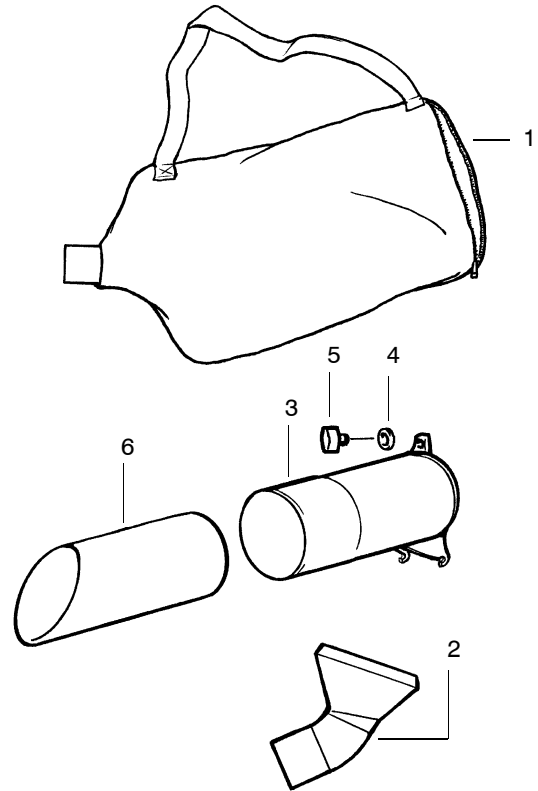

Carburetor Assembly Part Number 530069924 - (WA-229)

Carb.
Repair
Kit

2

Gasket/
Dia.
Kit

3

Key No.	Part No.	Description
1	530038403	Limiter Cap
2	530069842	Carburetor Repair Kit
3	530069845	Gasket/Diaphragm Kit

Vacuum Tube Ass'y.

KEY NO.	PART NO.	DESCRIPTION
1	530095599	Vac Bag w/Strap
2	530095470	Elbow-Vac Tube
3	530095468	Vac Tube-Upper
4	530049686	Clip-Vac Tube
5	530049485	Knob-Vac Tube
6	530094476	Vac Tube-Lower