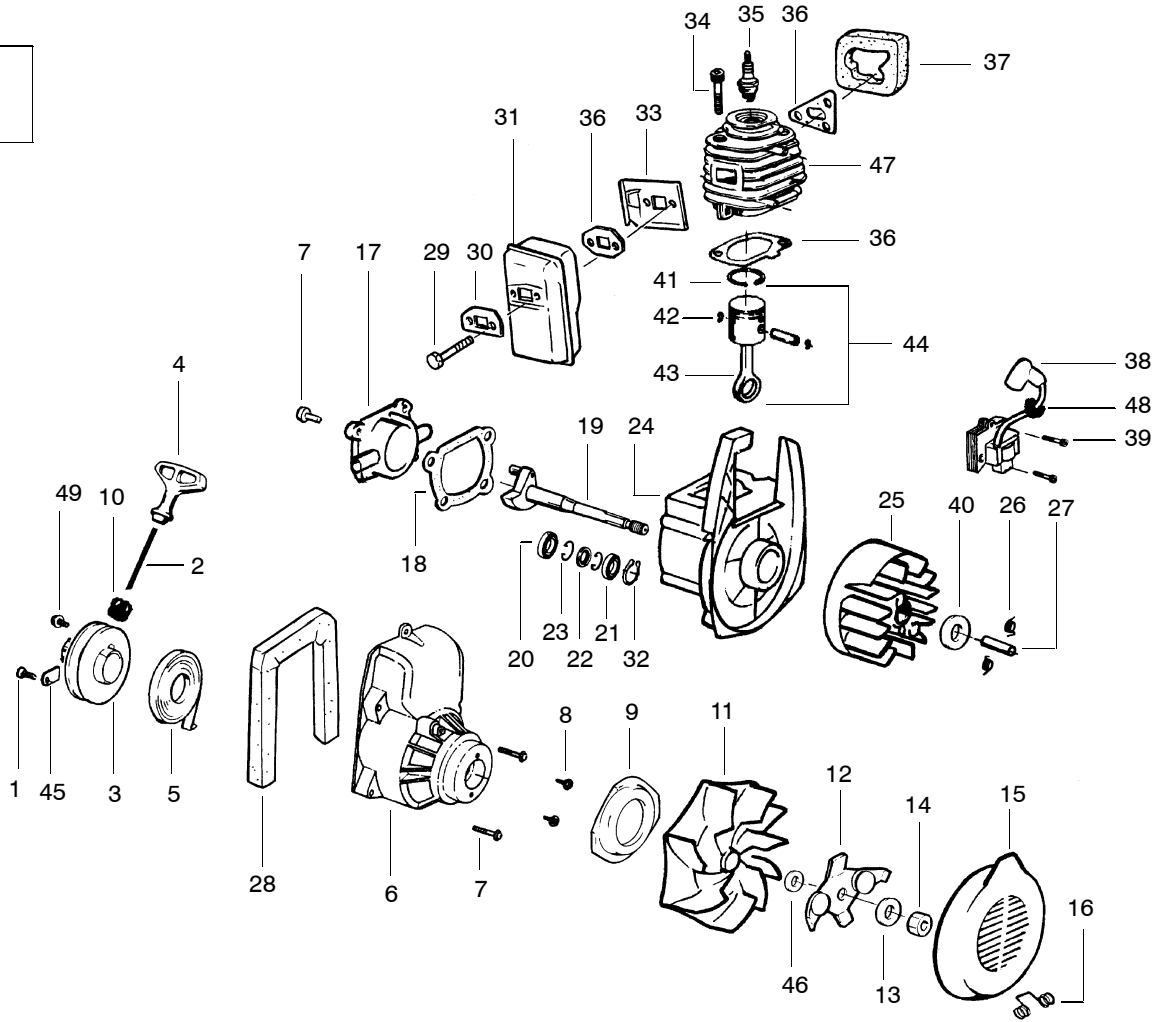

Gasket
Kit

36

Ref.	Part No.	Description	Ref.	Part No.	Description	Ref.	Part No.	Description
1.	530015880	Screw	25.	530071268	Flywheel/Gasket Kit (Incl. 26)	46.	530016240	Washer-Belleville
2.	530069232	Rope Kit	26.	530023817	Spring-Starter Dog	47.	530069865	Cylinder
3.	530069885	Starter Pulley Kit	27.	530016190	Flywheel Spacer	48.	530019182	Grommet-Ign. Module
4.	530049488	Starter Handle	28.	530049713	Foam Seal	49.	530016080	Screw-Starter Pulley
5.	530042086	Starter Spring	29.	530016203	Muffler Bolt			
6.	530054114	Fan Housing Ass'y.	30.	530049454	Muffler Cover Plate			
7.	530015810	Screw	31.	530052241	Muffler Ass'y.	Not Shown		
8.	530015815	Screw	32.	530015941	Retainer Ring-C'chaft			
9.	530019240	O-Ring	33.	530049502	Muffler Shield		530084404	Warning Decal
10.	530029182	Eyelet	34.	530015953	Screw		530069914	Spark Arrestor Kit (Optional)
11.	530069817	Impeller (Incl. 10)	35.	530030074	Spark Plug (RCJ-8Y)			
12.	530095461	Mulch Blade Ass'y. Model 2000	36.	530069813	Gasket Kit			
13.	530016279	Washer-Flat Model 1850	37.	530019247	Air Dam			
14.	530626605	Nut	38.	530039163	Ignition Module			
15.	530049313	Inlet Door	39.	530016208	Bolt			
16.	530402043	Spring-Return Cover	40.	530015127	Washer			
17.	530049297	Crankcase Cover	41.	530049903	Piston Ring (2)			
18.	530019181	Gasket-Crankcase Shroud	42.	530015162	Retainer			
19.	530049429	Crankshaft Ass'y.	43.	530069945	Connecting Rod Ass'y.			
20.	530032125	Inner Bearing	44.	530069812	Piston Kit (Incl. 41 & 42)			
21.	530032124	Outer Bearing	45.	530016226	Pulley Retainer			
22.	530019179	Crankcase Seal						
23.	530015945	Retaining Ring						
24.	530069818	Crankcase Ass'y. (Incl. 20-23)