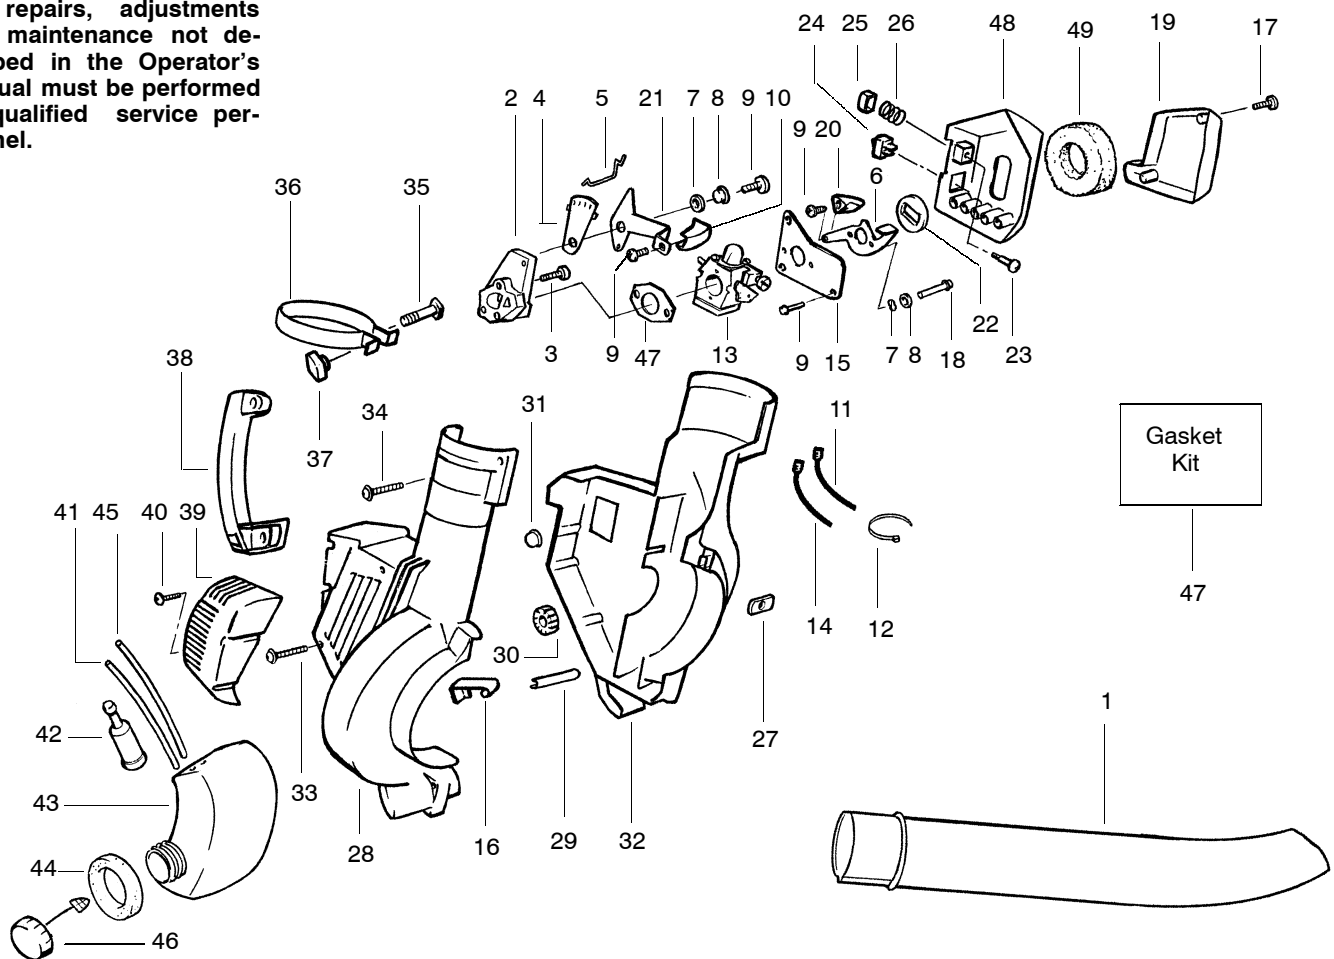

⚠ WARNING
All repairs, adjustments and maintenance not described in the Operator's Manual must be performed by qualified service personnel.

Ref.	Part No.	Description	Ref.	Part No.	Description
1.	-	Blower Tube Model 1850 Model 2000	27.	530016207	Nut
2.	530049322	Carburetor Adaptor	28.	530049883	Housing-Right
3.	530016014	Screw	29.	530049617	Guide Starter Rope
4.	530049526	Throttle Plate	30.	530049323	Isolator
5.	530049324	Throttle Linkage	31.	530036792	Isolator
6.	530049834	Choke Lever	32.	530049882	Housing-Left
7.	530015254	Washer	33.	530015886	Screw
8.	530015852	Choke Spacer	34.	530015880	Screw
9.	530015775	Screw	35.	530015820	Bolt
10.	530049837	Knob-Throttle Lever	36.	530095592	Clamp-Blower Tube
11.	530049495	Leadwire-Switch	37.	530049885	Knob
12.	530049494	Wire Clamp	38.	530095469	Handle
13.	530069924	Carburetor Ass'y. (WA-229)	39.	530049879	Muffler Cover
14.	530049496	Leadwire-Ground	40.	530015880	Screw
15.	530052293	Choke Plate	41.	530069247	Fuel Line Kit (Small Line)
16.	530402044	Spring Cover Latch	42.	530014362	Fuel Pick-up Ass'y.
17.	530015957	Screw	43.	530049491	Fuel Tank Ass'y.
18.	530015849	Screw	44.	530049527	Gasket-Fuel Tank
19.	530049315	Air Box Cover	45.	530069216	Fuel Line Kit (Large Line)
20.	530049836	Knob-Choke Lever	46.	530049386	Fuel Cap w/Retainer
21.	530049325	Throttle Lever	47.	530069813	Gasket Kit
22.	530019246	Filter-Choke Plate	48.	530049316	Air Box
23.	530016211	Retainer-Purge Button	49.	530049383	Air Filter
24.	530069572	Switch Kit	Not Shown		
25.	530049838	Purge Button		530087688	Operator Manual
26.	530016212	Spring-Purge Button		530084403	Engine Stop Decal

Carburetor Assembly Part Number 530069924 - (WA-229)

Carb.
Repair
Kit

2

Gasket/
Dia.
Kit

3

Key No.	Part No.	Description
1	530038403	Limiter Cap
2	530069842	Carburetor Repair Kit
3	530069845	Gasket/Diaphragm Kit