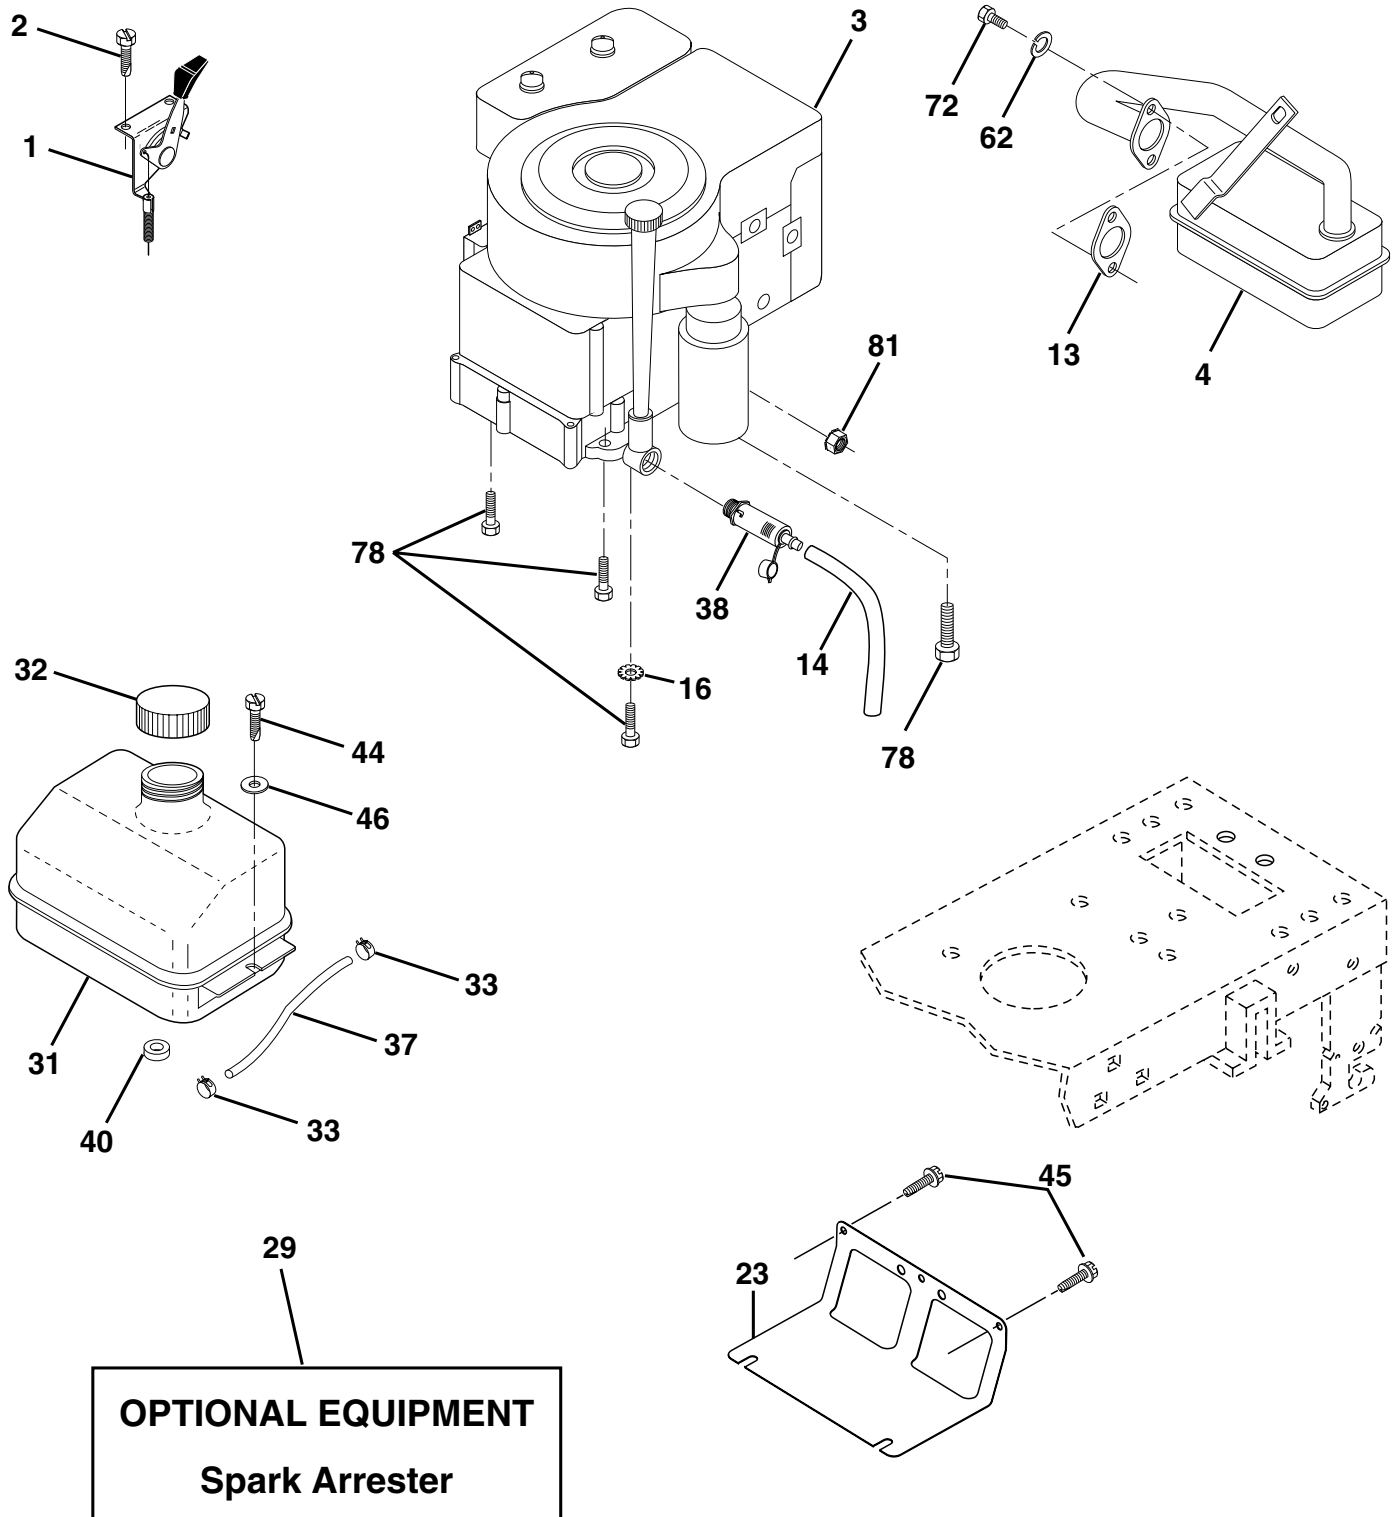

NOTE: All component dimensions given in U.S. inches
1 inch = 25.4 mm.

REPAIR PARTS

TRACTOR - - MODEL NUMBER WE12538H

ENGINE

REPAIR PARTS

TRACTOR - - MODEL NUMBER WE12538H

ENGINE

KEY NO.	PART NO.	DESCRIPTION
1	170551	Control Th/ch Flag
2	17720410	Screw Hex Thd Cut 1/4-20x5/8 T
3	-----	Engine, B&S 289707 (Order parts from engine manufacturer)
4	137348	Muffler Exhaust B&S Lc
13	165291	Gasket Eng 1 313 Id Tin Plated
14	148456	Tube Drain Oil Easy
16	11050600	Washer Lock Ext Tooth 3/8
23	169837	Shield BRN/DBR Guard
29	137180	Kit Spark Arrestor (Flat Scrm)
31	109202X	Tank Fuel Front
32	140527	Cap Asm Fuel
33	123487X	Clamp Hose
37	137040	Line Fuel 20"
38	148315	Plug Drain Oil Easy
40	124028X	Bushing Snap Nyl Blk Fuel Line
44	17670412	Screw Thdrol 1/4-20 x 3/4
45	17000612	Screw Hex Wsh Thdrol 3/8-16
46	19091416	Washer 9/32 X 7/8 X 16 Ga
62	10040500	Washer Lock Hvy Hlcl Spr
72	71070512	Screw Hexcap 5/16-18 x 3/4
78	17060620	Screw 3/8-16 x 1-1/4
81	73510400	Nut Keps Hex 1/4-20 Unc

NOTE: All component dimensions given in U.S. inches
1 inch = 25.4 mm

REPAIR PARTS

TRACTOR - - MODEL NUMBER WE12538H

SEAT

KEY NO.	PART NO.	DESCRIPTION
1	127426X	Seat
2	140551	Bracket Seat Pivot
3	71110616	Bolt Hex 3/8 - 16 X 1
4	19131610	Washer 13/32 X 1 X10Ga.
5	145006	Clip Push-In Hinged
6	73800600	Nut Lock Hex w/Ins 3/8 - 16
7	124181X	Spring Seat Cprsn 2 250 Blk Zi
8	17000616	Screw 3/8-16 x 1.5
9	19131614	Washer 13/32 X 1 X 14 Ga
10	174894	Pan Pnt Seat (Blk)
12	121246X	Bracket Pnt Mounting Switch
13	121248X	Bushing Snap Blk Nyl