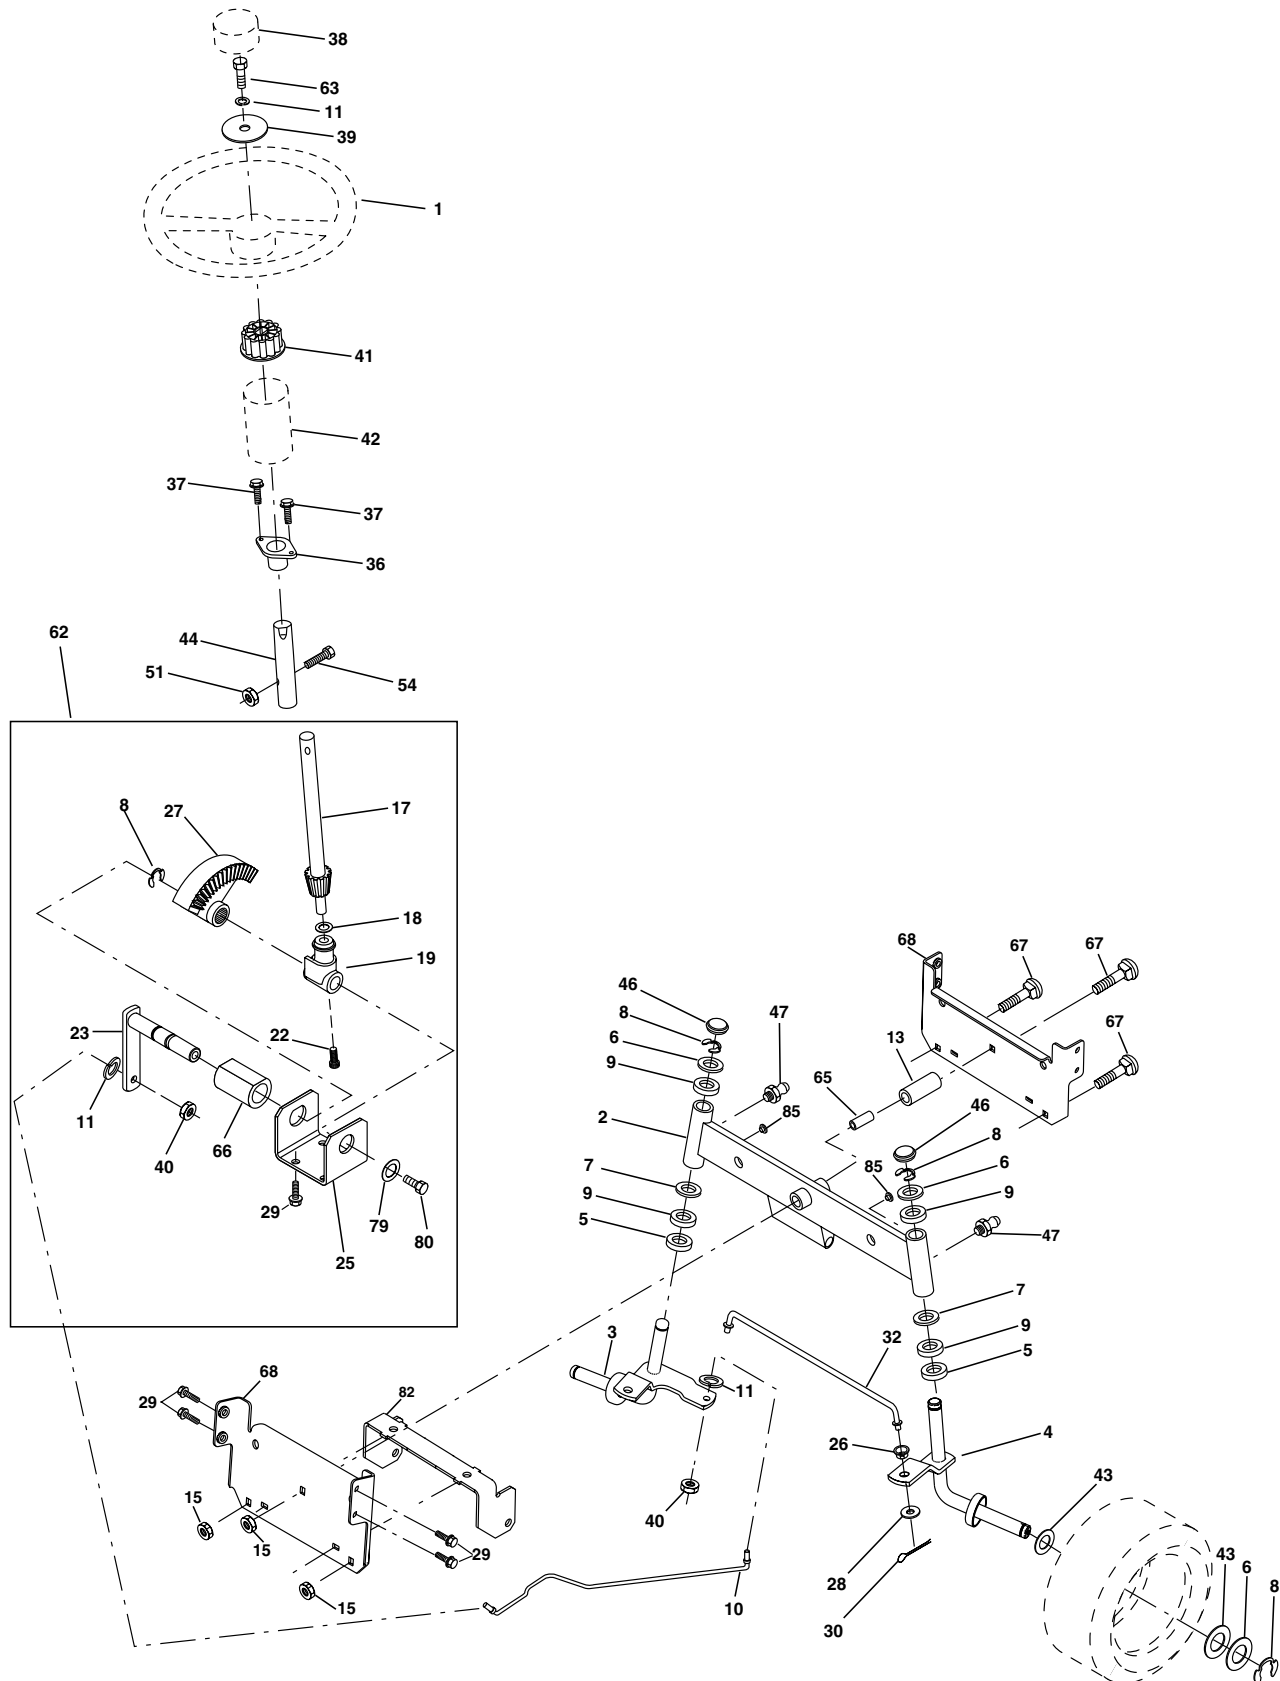

REPAIR PARTS

TRACTOR - - MODEL NUMBER WE12538H

STEERING

REPAIR PARTS

TRACTOR - - MODEL NUMBER WE12538H

STEERING

KEY NO.	PART NO.	DESCRIPTION
1	140044X428	Wheel Steering Ayp/P/L Blk
2	154427	Axle Asm
3	169840	Spindle Asm LH
4	169839	Spindle Asm RH
5	6266H	Bearing Race Thrust Harden
6	121748X	Washer 25/32 X 1-5/8 X 16 Ga
7	19272016	Washer 27/32 X 1-1/4 X 16 Ga
8	12000029	Ring Klip #t5304-75
9	3366R	Bearing Col Strg Blk
10	169832	Link Drag
11	10040600	Washer Lock Hvy Hlcl Spr 3/8
13	136518	Spacer earing Axle Front
15	145212	Hexflange Lock
17	156546	Shaft Asm Strg
18	57079	Washer Thrust 515x 750x 033
19	160395	Support Shaft
22	165857	Screw Hex Wsh Hd Torx
23	165851	Shaft Asm Pittman
25	154406	Bracket Steering
26	126847X	Bushing Link Drag Blk LR
27	136874	Gear Sector
28	19131416	Washer 13/32 X 7/8 X 16 Ga
29	17060612	Screw 3/8-16 x 3/4
30	76020412	Pin Cotter 1/8 X 3/4 Cad
32	130465	Rod Tie Wire Form 19 75 Mech
36	155099	Bushing Strg 5/8 Id Dash
37	152927	Screw
38	140045X428	Cap Wheel Steer Ayp
39	19133812	Washer 13/32 x 2-3/8 x 12 Ga.
40	7810H	Nut Lock Center 3/8-24un
41	100711L	Adaptor Wheel Strg
42	145054X428	Boot Dash Mtl Steering Blk
43	121749X	Washer 25/32 X 1 1/4 X 16 Ga
44	153720	Extension Steering
46	121232X	Cap Spindle Fr Top Blk
47	6855M	Fitting Grease
51	73800500	Nut Lock Hex W/Ins 5/16-18
54	74780520	Bolt Fin Hex 3/8-16unc x 1-1/4
62	167902	Kit Steering Assembly Service
63	74780616	Bolt Fin Hex 3/8-16unc x 1 Gr.5
65	160367	Spacer Brace Axle
66	154404	Bearing Arm Pittman
67	72140618	Bolt Fin Hex 5/8-11 unc x 2-3/4
68	169827	Brace Axle
79	19132012	Washer 13/32 x 1 1/4 x 12 Ga.
80	74950612	Bolt Hex 3/8-16 x 3/4
82	169835	Bracket Susp Chassis Front
85	133835	Fastener Christmas Tree

NOTE: All component dimensions given in U.S. inches
1 inch = 25.4 mm.