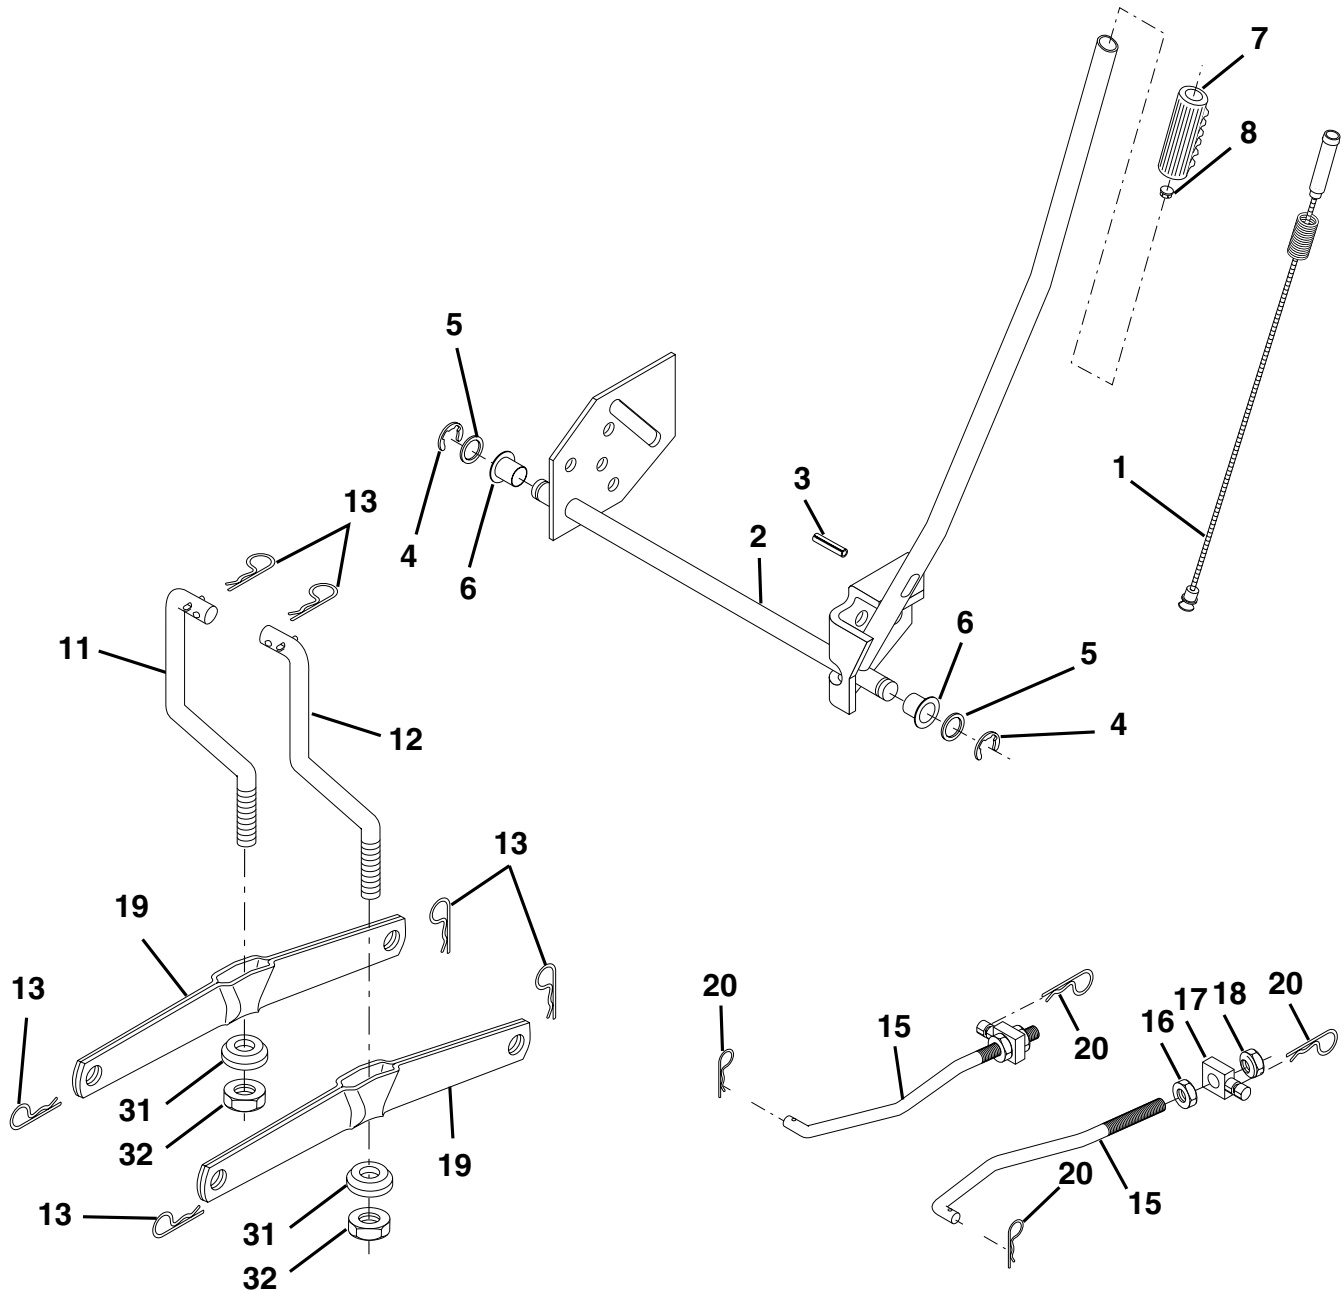

WHEELS & TIRES

KEY NO.	PART NO.	DESCRIPTION
1	59192	Cap, Tire valve
2	65139	Stem, Valve
3	106222X	Tire, Front
4	59904	Tube, Front (Service item only)
5	106732X427	Rim assembly, 6" front
6	278H	Fitting, Grease (Front wheel only)
7	9040H	Bearing, Flange (Front wheel only)
8	106108X427	Rim assembly, 8" rear
9	124635X	Tire, Rear
10	7152J	Tube, Rear (Service item only)
11	104757X428	Cap, Hub Axle
--	144334	Sealant, Tire (10 oz. Tube)

NOTE: All component dimensions given in U.S. inches
1 inch = 25.4 mm

REPAIR PARTS

TRACTOR - - MODEL NUMBER WE12538H

MOWER LIFT

REPAIR PARTS

TRACTOR - - MODEL NUMBER WE12538H

MOWER LIFT

KEY NO.	PART NO.	DESCRIPTION
1	159460	Wire Asm Inner/Sprg w/plunger
2	159471	Shaft Asm Lift RH
3	105767X	Pin Groove 1 500 Zinc
4	12000002	E Ring #5133-62
5	19211621	Washer 21/32 X 1 X 21 Ga
6	120183X	Bearing Nylon Blk 629 Id
7	109413X	Grip Handle Bicycle Matte Blk
8	124526X	Button Plunger Black
11	139865	Link Lift LH Fixed Length
12	139866	Link Lift RH Fixed Length
13	4939M	Retainer Spring
15	173288	Link Front
16	73350800	Nut Jam Hex 1/2-13 Unc
17	130171	Trunnion Blk Zinc
18	73800800	Nut Lockw/Wsh 1/2-13 Unc
19	139868	Arm Suspension Rear
20	163552	Retainer, Spring
31	169865	Bearing Pvt Lift
32	73540600	Nut Crownlock 3/8-24