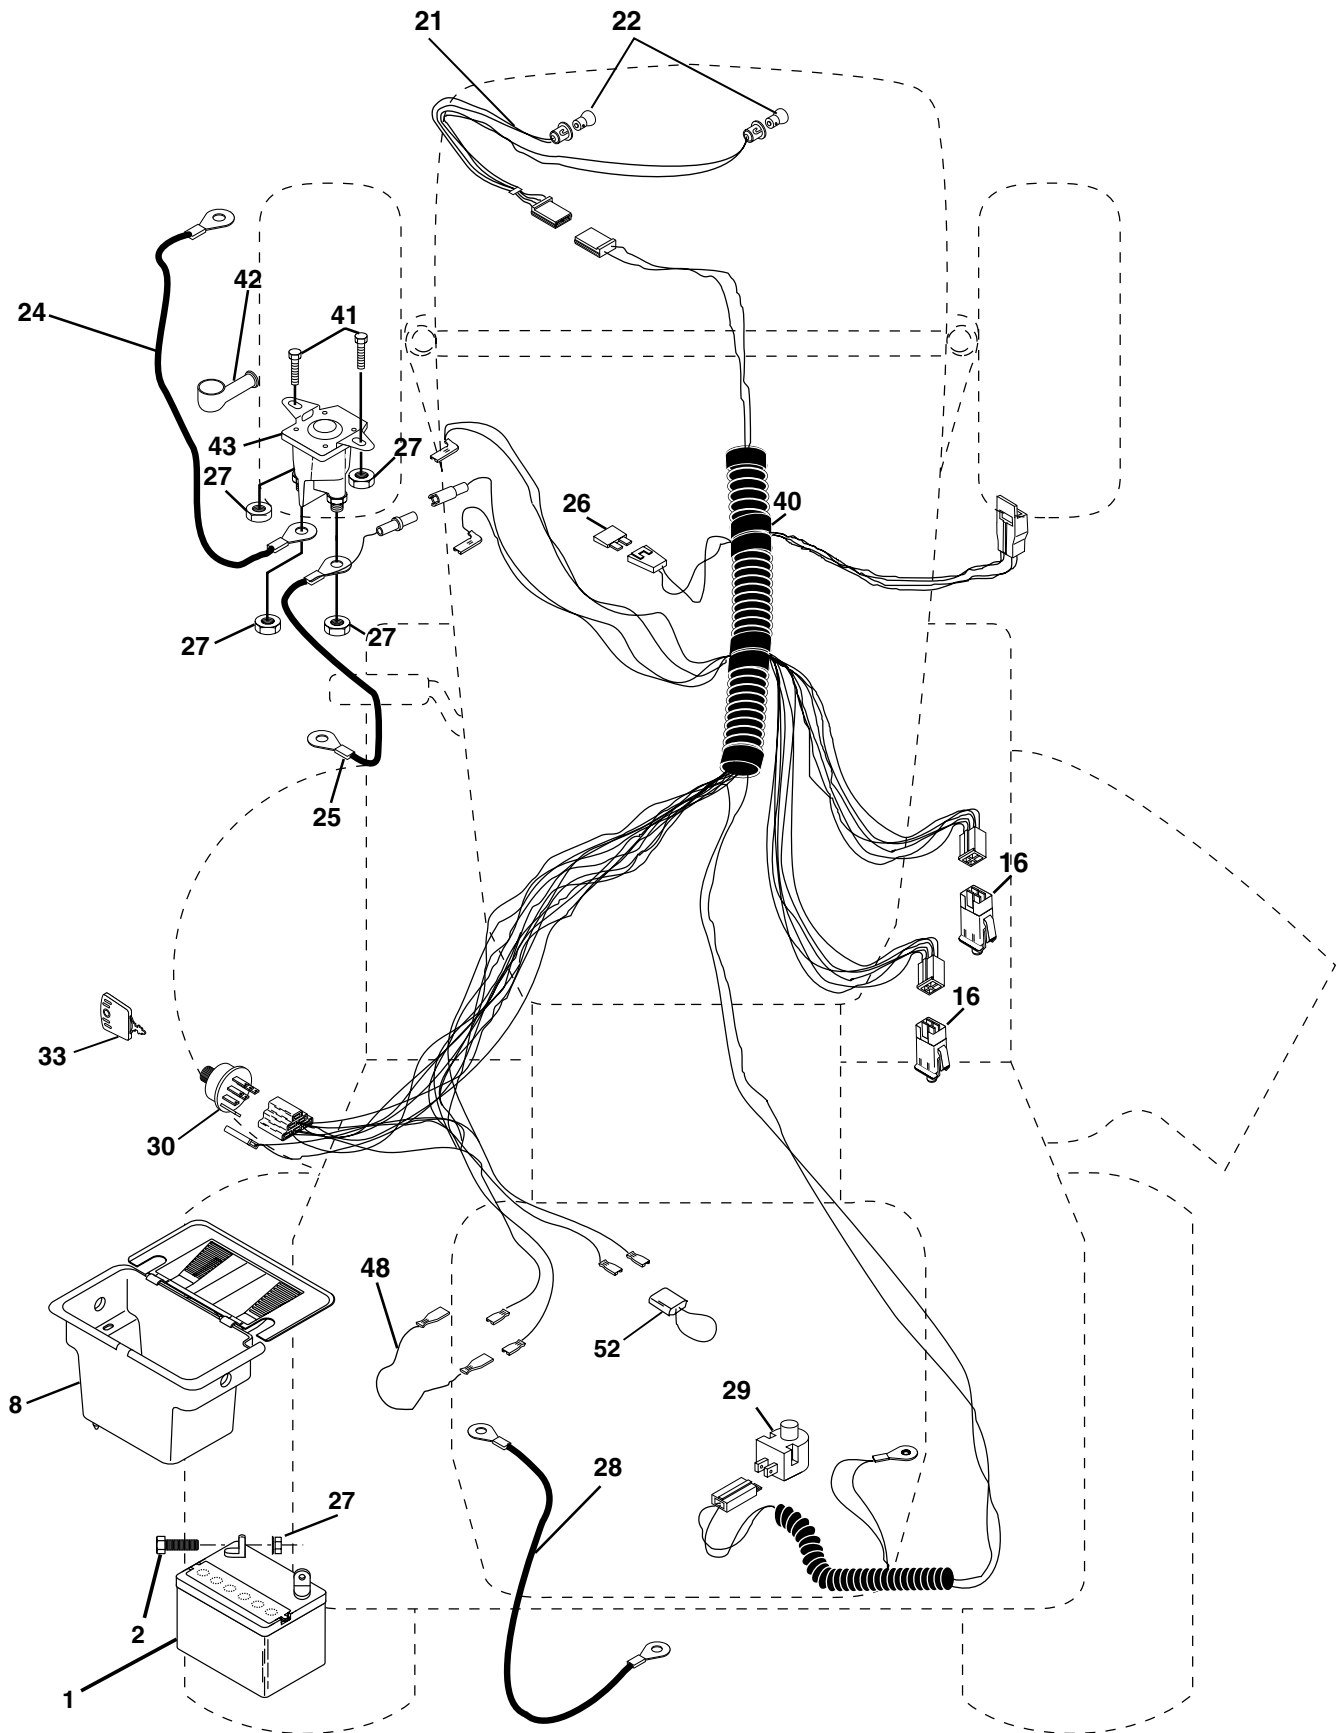

REPAIR PARTS

TRACTOR - - MODEL NUMBER WE12538H

ELECTRICAL

REPAIR PARTS

TRACTOR - - MODEL NUMBER WE12538H

ELECTRICAL

KEY NO.	PART NO.	DESCRIPTION
1	144925	Battery 12 Volt 25 Amp
2	74760412	Bolt Hex Hd 1/4-20unc X 3/4
8	156417	Case Battery Mech Hiinge
16	153664	Switch Interlock Push-In
21	166181	Harness Asm Light W/4152j
22	4152J	Bulb Light #1156
24	4799J	Cable Battery 6 Ga 11"red
25	146147	Cable Battery
26	175158	Fuse 20 AMP
27	73510400	Nut Keps Hex 1/4-20 Unc
28	4207J	Cable Ground 6 Ga 12"black
29	121305X	Switch Plunger Nc Gray
30	175566	Switch Ign
33	140401	Key Ign
40	170217	Harness Ign
41	71110408	Bolt Blk Fin Hex 1/4-20
42	131563	Cover Terminal Red
43	175141	Solenoid
48	140844	Adapter Ammeter
52	141940	Protection Wire Loop

NOTE: All component dimensions given in U. S. inches 1 inch = 25.4 mm.