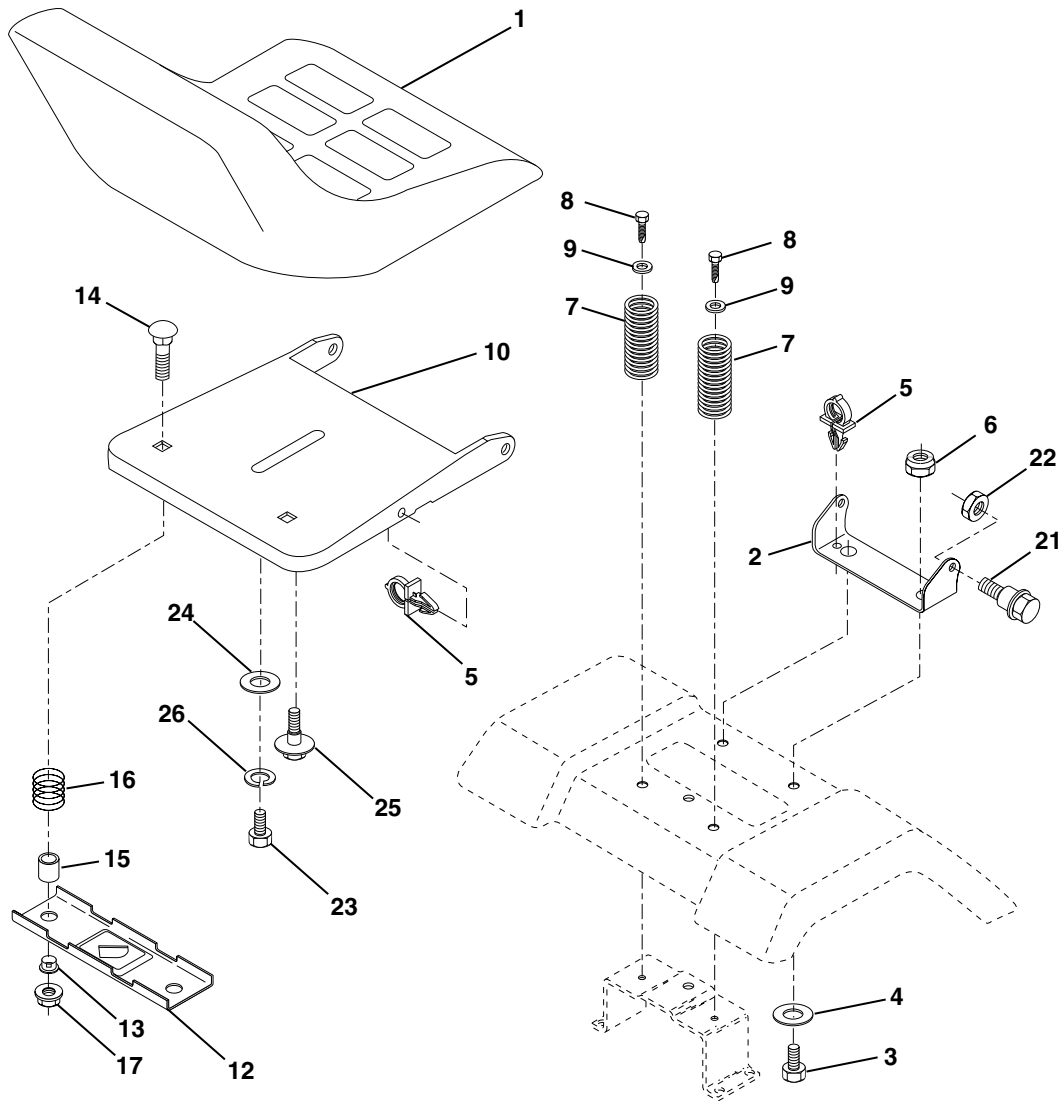

NOTE: All component dimensions given in U.S. inches
1 inch = 25.4 mm.

REPAIR PARTS

TRACTOR - - MODEL NUMBER WE12538H

ENGINE

REPAIR PARTS

TRACTOR - - MODEL NUMBER WE12538H

ENGINE

KEY NO.	PART NO.	DESCRIPTION
1	170551	Control Th/ch Flag
2	17720410	Screw Hex Thd Cut 1/4-20x5/8 T
3	-----	Engine, B&S 289707 (Order parts from engine manufacturer)
4	137348	Muffler Exhaust B&S Lc
13	165291	Gasket Eng 1 313 Id Tin Plated
14	148456	Tube Drain Oil Easy
16	11050600	Washer Lock Ext Tooth 3/8
23	169837	Shield BRN/DBR Guard
29	137180	Kit Spark Arrestor (Flat Scrm)
31	109202X	Tank Fuel Front
32	140527	Cap Asm Fuel
33	123487X	Clamp Hose
37	137040	Line Fuel 20"
38	148315	Plug Drain Oil Easy
40	124028X	Bushing Snap Nyl Blk Fuel Line
44	17670412	Screw Thdrol 1/4-20 x 3/4
45	17000612	Screw Hex Wsh Thdrol 3/8-16
46	19091416	Washer 9/32 X 7/8 X 16 Ga
62	10040500	Washer Lock Hvy Hlcl Spr
72	71070512	Screw Hexcap 5/16-18 x 3/4
78	17060620	Screw 3/8-16 x 1-1/4
81	73510400	Nut Keps Hex 1/4-20 Unc

NOTE: All component dimensions given in U.S. inches
1 inch = 25.4 mm

REPAIR PARTS

TRACTOR - - MODEL NUMBER WE12538H

SEAT

KEY NO.	PART NO.	DESCRIPTION
1	127426X	Seat
2	140551	Bracket Seat Pivot
3	71110616	Bolt Hex 3/8 - 16 X 1
4	19131610	Washer 13/32 X 1 X10Ga.
5	145006	Clip Push-In Hinged
6	73800600	Nut Lock Hex w/Ins 3/8 - 16
7	124181X	Spring Seat Cprsn 2 250 Blk Zi
8	17000616	Screw 3/8-16 x 1.5
9	19131614	Washer 13/32 X 1 X 14 Ga
10	174894	Pan Pnt Seat (Blk)
12	121246X	Bracket Pnt Mounting Switch
13	121248X	Bushing Snap Blk Nyl