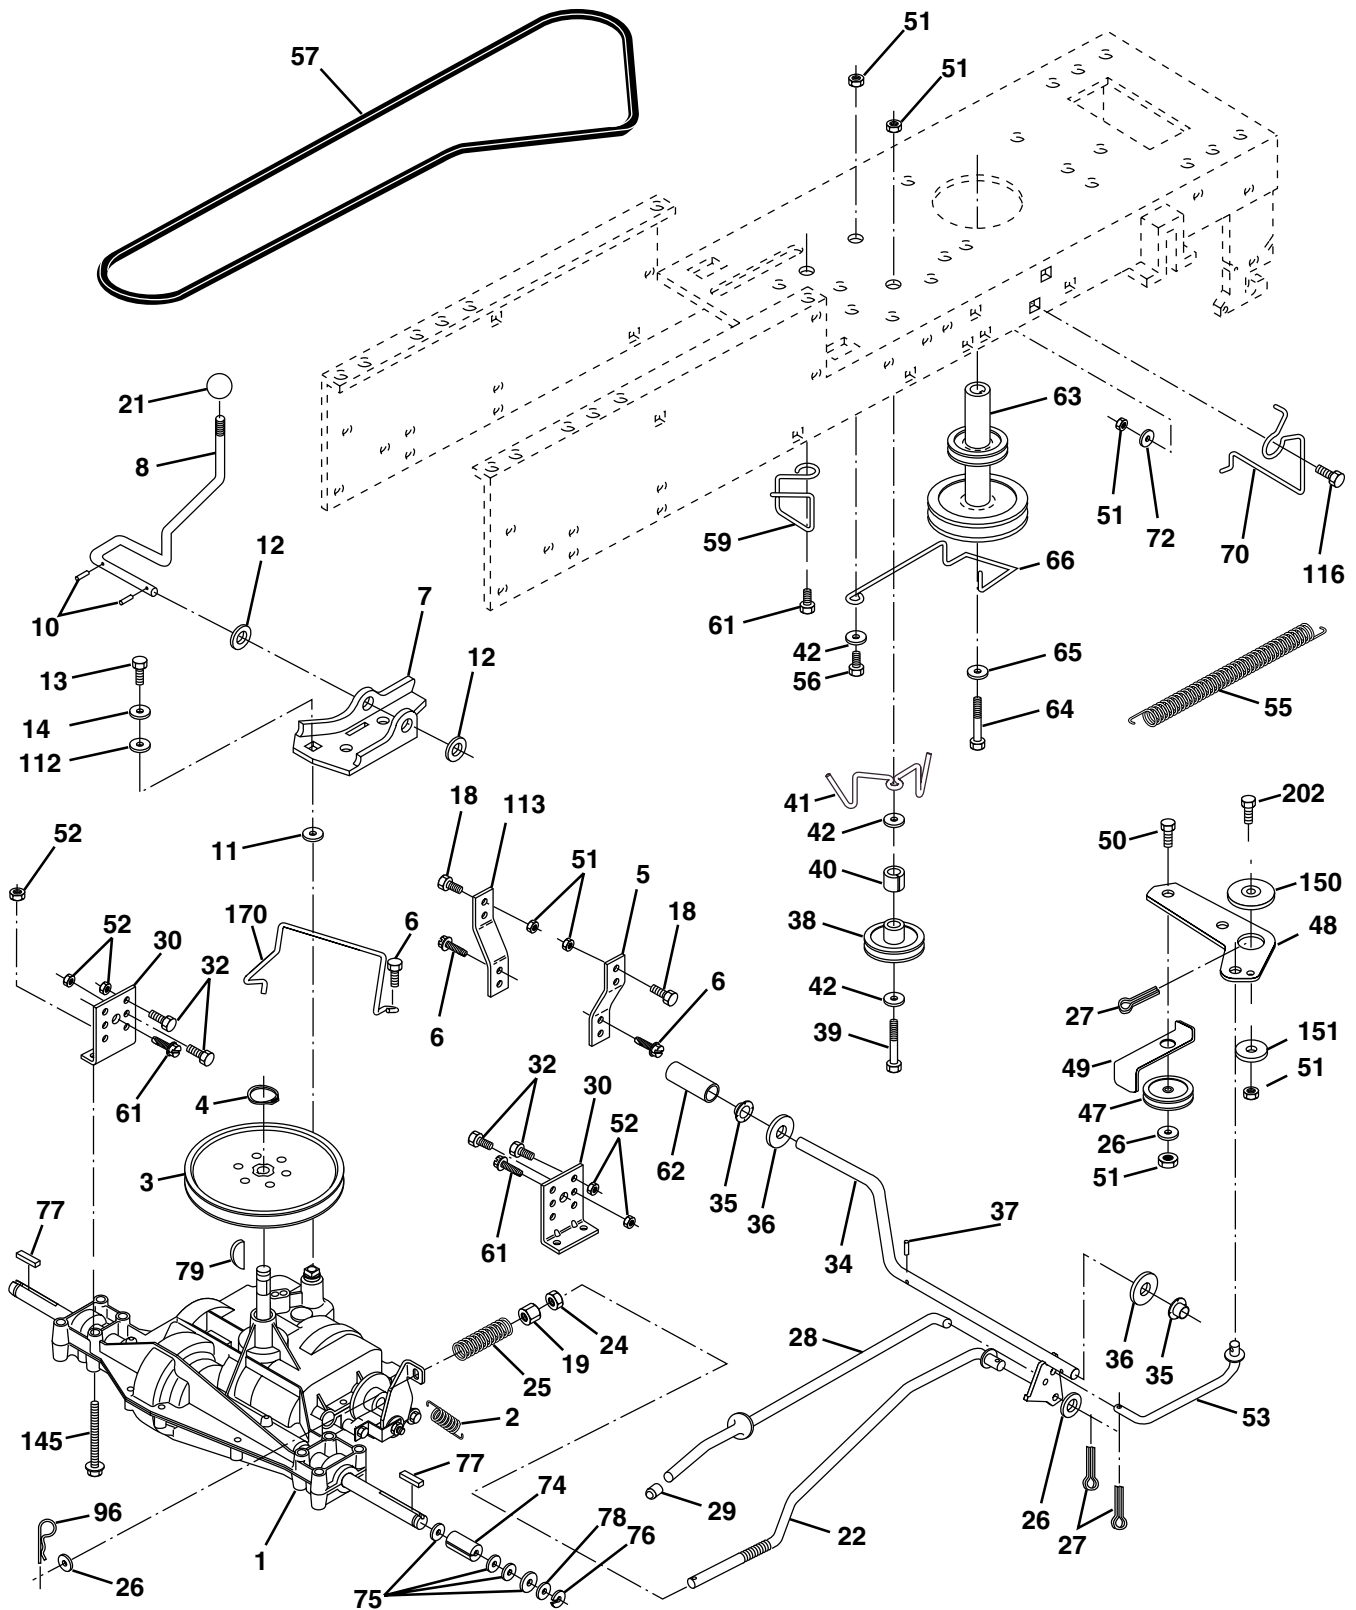

REPAIR PARTS

TRACTOR - - MODEL NUMBER WE12538H

DRIVE

REPAIR PARTS

TRACTOR - - MODEL NUMBER WE12538H

DRIVE

KEY NO.	PART NO.	DESCRIPTION	KEY NO.	PART NO.	DESCRIPTION
1	-----	Transaxle Peerless Model 205-544c (Order parts from transaxle manufacturer)	47	127783	Pulley Idler V Groove Plastic
2	146682	Spring Return Brake	48	154407	Bellcrank Clutch Grnd Drv STL
3	123666X	Pulley Transaxle 18"tires	49	123205X	Retainer Belt Style Spring
4	12000028	Ring Retainer # 5100-62	50	74760624	Bolt Hex Hd 3/8-16unc X 1-1/2
5	121520X	Strap Torque 30 Degrees RH	51	73680600	Nut Crownlock 3/8-16 Unc
6	17060512	Screw 5/16-18 x 3/4	52	73680500	Nut Crownlock 5/16-18 unc
7	162240	Plate Rod Shift T/a	53	105710X	Link Clutch 7 66
8	131679	Rod Shifter Blk	55	105709X	Spring Return Clutch 6 75
10	76020416	Pin Cotter 1/8 X 1 Cad	56	74760620	Bolt Fin Hex 3/8 X 16 x 1-1/4
11	105701X	Washer Plate Shf 388 Sq Hole	57	130801	V-Belt Ground Drive 95
12	19151216	Washer 15/32 X 3/4 X 16 Ga	59	169691	Keeper Belt Chassis Span Ctr
13	74550412	Bolt 1/4-28 unF Gr. 8 w/Patch	61	17060612	Screw 3/8-16 x 3/4
14	10040400	Washer Lock Hvy Helical 1/4	62	8883R	Cover Pedal Blk Round
18	74780616	Bolt Fin Hex 3/8-16unc X 1 Gr. 5	63	140186	Engine Pulley LT/YT
19	73800600	Nut lock Hex w/lns 3/8-16 Unc	64	71170764	Bolt Hex 7/16-20x4 Gr 5
21	106933X	Knob Rd 1/2-13 Plstc Thds Blk	65	10040700	Washer Lock Hvy Hlcl Spr 7/16
22	130804	Rod Brake LT	66	154778	Keeper Belt Engine
24	73350600	Nut Hex Jam 3/8-16 Unc	70	134683	Guide Belt Mower Drive RH
25	106888X	Spring Rod Brake 2 00 Zinc	72	19132012	Washer 13/32 X 1-1/4 X 12 Ga
26	19131316	Washer 13/32 X 13/16 X 16 Ga	74	137057	Spacer Axle
27	76020412	Pin Cotter 1/8 X 3/4 Cad	75	121749X	Washer 25/32 X 1 1/4 X 16 Ga
28	145204	Rod Brake Parking LT/YT	76	12000001	E-ring #5133-75
29	71673	Cap Brake Parking Black	77	123583X	Key Square 2 0 X 1845/ 1865
30	174973	Bracket Transmission	78	121748X	Washer 25/32 X 1-5/8 X 16 Ga
32	74760512	Bolt Fin Hex 5/16-18 x 3/4	79	2228M	Key Woodruff
34	155071	Shaft Asm Pedal Foot	96	4497H	Retainer Spring 1"
35	120183X	Bearing Nylon Blk 629 Id	112	19091210	Washer 9/32 X 3/4 X 10 Ga
36	19211616	Washer 21/32 X 1 X 16 Ga	113	127285X	Strap Torque 90 Degrees LH
37	1572H	Pin Roll 3/16 X 1"	116	72110610	Bolt Rdhd Sq Neck 3/8-16 x 1.25
38	131494	Pulley Idler Flat	145	74490540	Bolt Hex Flg.Hd. 5/16-18 x Gr.5
39	74760644	Bolt Fin Hex 3/8-16 x 2-3/4	150	165850	Bushing Bellcrank
40	4470J	Spacer Split 395 X 59 Bzp	151	19133210	Washer 13/32 x 2 x 10 Ga.
41	165838	Keeper Belt Idler	170	173898	Keeper, Belt Transaxle Gear
42	19131312	Washer 13/32 X 13/16 X 12 Ga	202	72110612	Bolt Carr Sh 3/8-16 x 1-1/2 Gr.5

NOTE: All component dimensions given in U.S. inches
1 inch = 25.4 mm