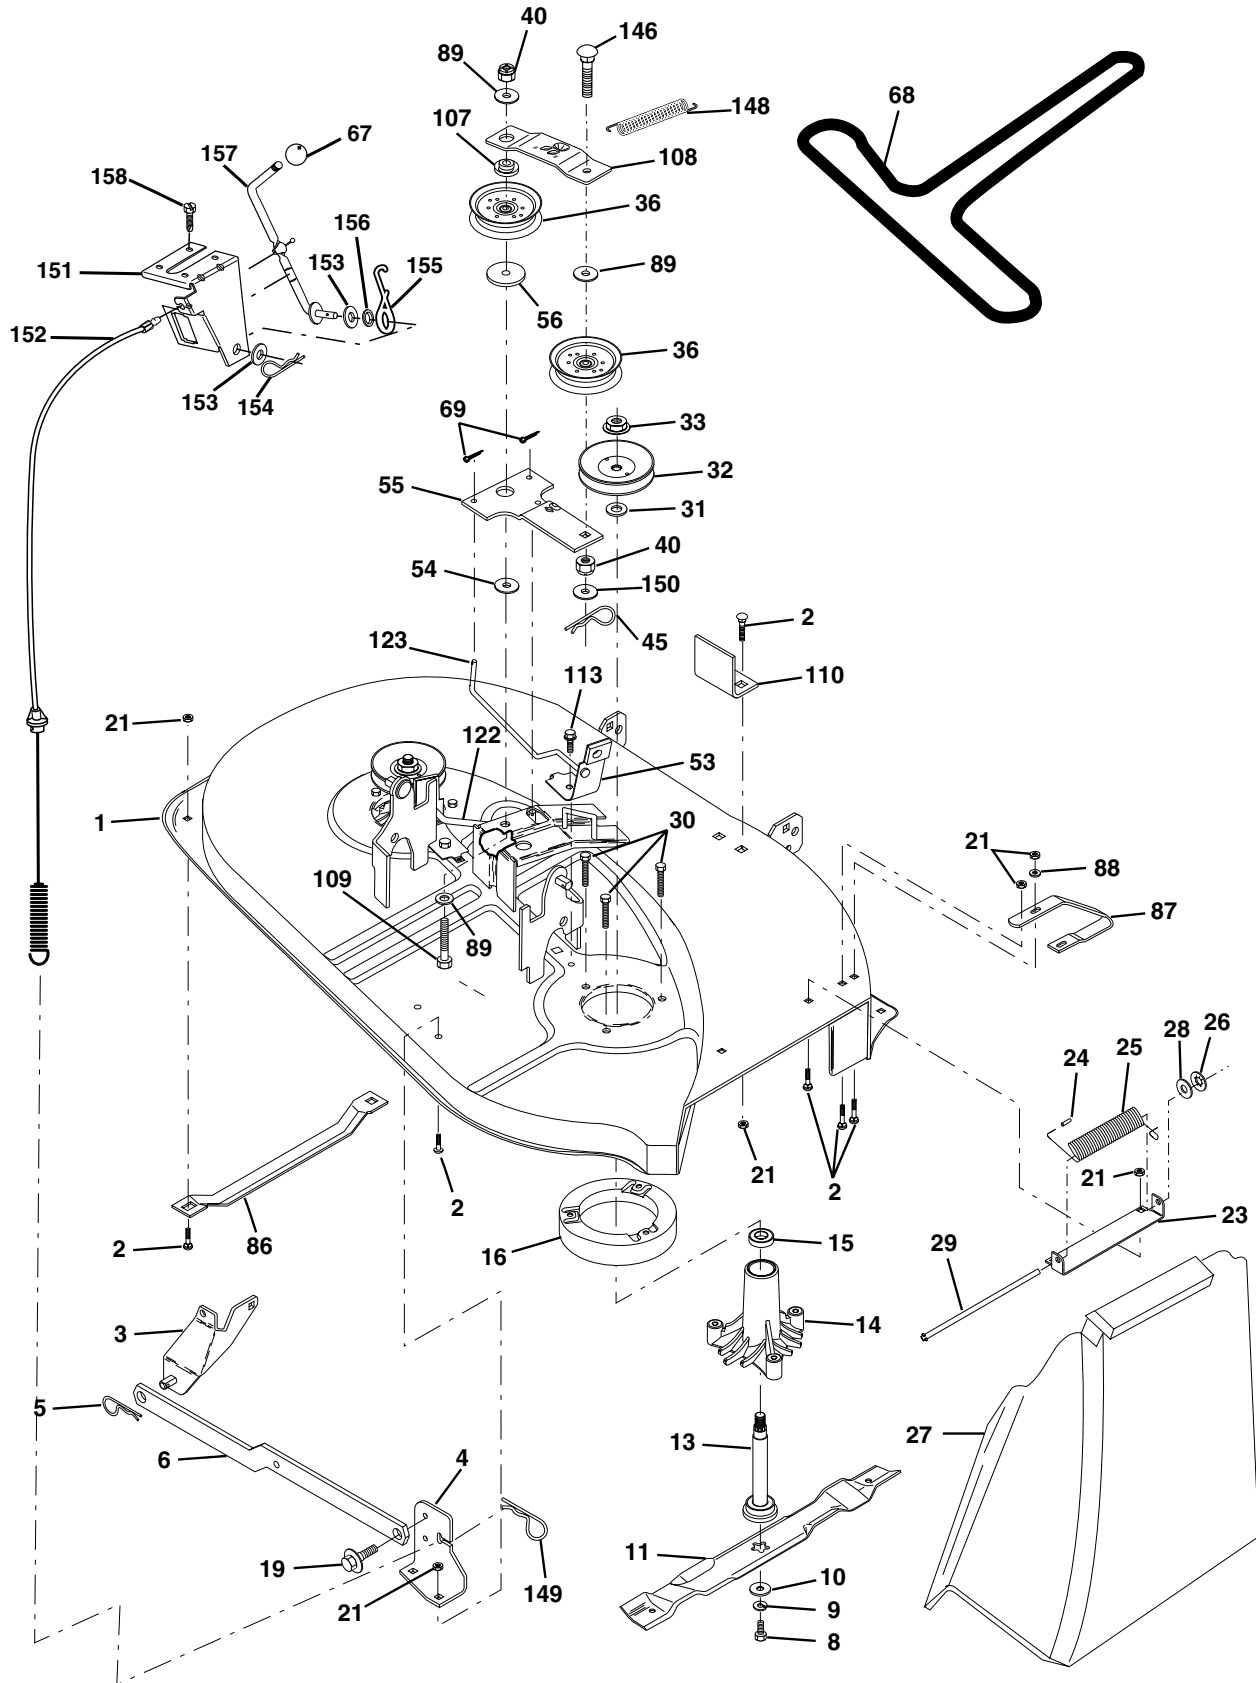

REPAIR PARTS

TRACTOR - - MODEL NUMBER WE12538H

MOWER DECK

REPAIR PARTS

TRACTOR - - MODEL NUMBER WE12538H

MOWER DECK

KEY NO.	PART NO.	DESCRIPTION	KEY NO.	PART NO.	DESCRIPTION
1	170280	Mower Housing Assembly	55	133840	Idler Arm Assembly
2	72140506	Bolt Carriage 5/16-18 x 3/4	56	165723	Spacer, Retainer
3	138017	Bracket Asm Fr. Sway Bar	67	106932X	Knob
4	169970	Bracket Deck Sway Bar 38"/42"	68	144200	V-Belt, 42" Mower
5	4939M	Retainer Spring	69	76020312	Pin, Cotter 3/32 x 3/4
6	130832	Arm, Suspension, Rear	86	7631J	Runner, LH
8	850857	Bolt 3/8-24 x 1.25 Grade 8	87	128772	Runner, RH
9	10030600	Washer, Lock 3/8	88	19111216	Washer 11/32 x 3/4 x 16 Ga
10	140296	Washer, Hardened	89	19131612	Washer 13/32 x 1 x 12 Ga.
11	138497	Blade Mower	107	133502	Spacer Retainer
13	137645	Shaft Assembly, Mandrel, Vented (Includes Key Number 6)	108	133503	Stiffener, Idler Arm
14	128774	Housing, Mandrel, Vented	109	74760640	Bolt, Hex Hd 3/8-16 x 2-1/2
15	110485X	Bearing, Ball, Mandrel	110	142587	Upstop Deck Front 38"
16	140329	Stripper, Vented Mower Deck	113	17060512	Screw 5/16-1/ x 3/4
19	132827	Bolt, Shoulder	122	131289	Rod, Brake LH
21	73680500	Nut	123	169971	Rod, Brake RH
23	137607	Bracket, Mower Deflector	146	165891	Bolt Carriage Idler
24	105304X	Cap, Sleeve	148	169022	Spring Return Idler
25	123713X	Spring, Torsion, Deflector	149	165898	Retainer Spring Yellow
26	110452X	Nut, Push	150	19091216	Washer 9/32 x 3/4 x 16 Ga.
27	106736X428	Shield, Deflector	151	169670	Bracket Clutch Cable
28	19111016	Washer 11/32 x 5/8 x 16 Gauge	152	172758	Clutch Cable 38"/46"
29	106735X	Rod, Hinge	153	169674	Washer Flat 3/8" Type B
30	157722	Screw Thdrol. Washer Head	154	169675	Spring Retainer
31	129963	Washer, Spacer	155	169671	Spring Retention LVR CLTCH CAB
32	153532	Pulley, Mandrel	156	169672	Spacer Clutch Cable
33	137266	Nut, Toplock 9/16	157	169669	Rod Clutch Cable 3/8"
36	131494	Pulley, Idler, Flat	158	17720410	Screw Hex Thd Cut 1/4-20 x 5/8
40	73680600	Nut, Crownlock 3/8-16 Unc	--	130794	Mandrel Assembly (Includes Key Numbers 12-15, 17-19, 31 and 33)
45	4497H	Retainer	--	170317	Mower Deck, Complete
53	130840	Brake Assembly			
54	133943	Washer, Hardened			

NOTE: All component dimensions given in U.S. inches
1 inch = 25.4 mm