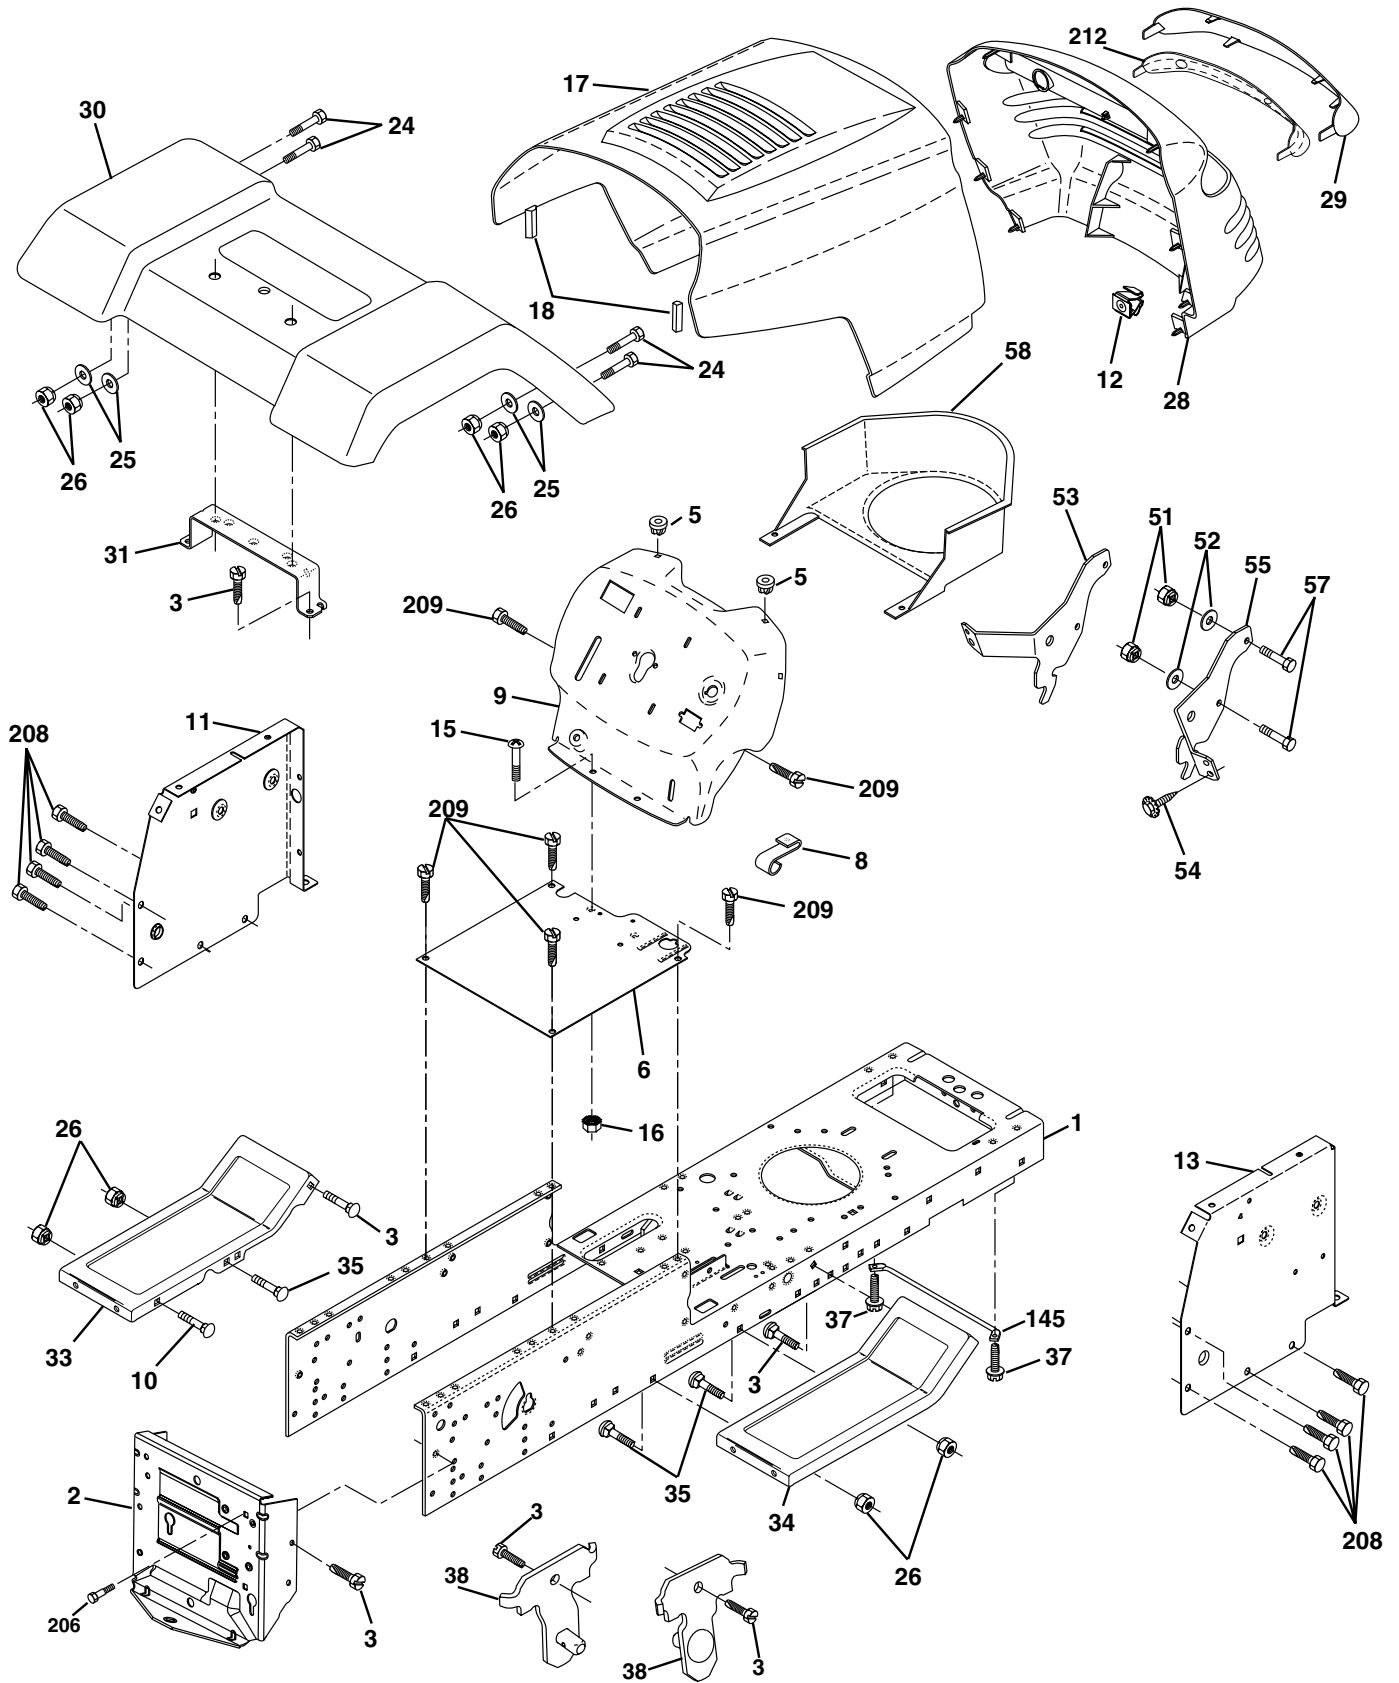

REPAIR PARTS

TRACTOR - - MODEL NUMBER WE12538H

CHASSIS

REPAIR PARTS

TRACTOR - - MODEL NUMBER WE12538H

CHASSIS

KEY NO.	PART NO.	DESCRIPTION
1	169831	Chassis
2	169061	Drawbar, Stretch
3	17060612	Screw 3/8-16 x 3/4
5	155272	Bumper, Hood/Dash
6	155924X011	Saddle Silkscreen Flt Sdl
8	155138	Clip Retainer Slide-On
9	168347X011	Dash
10	72140608	Bolt, Carriage 3/8-16 x 1
11	155927	Panel Dash LH
12	145660	Clip Tinnerman Grille P.L
13	172107X010	Panel Silkscr Dash RH
15	74180512	Screw Mach TRHD 5/16-18uncx3/4
16	73510500	Nut Keps 5/16-18 Unc
17	159639x550	Hood
18	126938X	BumperHood
24	74780616	Bolt Fin Hex 3/8-16unc X 1 Gr. 5
25	19131312	Washer 13/32 X 13/16 X 12 Ga
26	73800600	Nut Lock Hex w/Ins 3/8-16 Unc
28	157373	Grille P.L Ms 428
29	140273X599	Lens Grille Private Label
30	169465X550	Fender
31	136619	Bracket Fender Repl 109873x
33	105476X550	Footrest Pnt LH Perf
34	105475X550	Footrest Pnt RH Perf
35	72110606	Bolt Rdhd Sht Sqnk 3/8-16 X3/4
37	17490508	Screw Thdrol 5/16-18 x 1/2 TYT
38	169834	Bracket Asm. Pivot Mower Rear
51	73800400	Nut Lock W/Insert 1/4-20unc
52	19091416	Washer 9/32 x 7/8x16 Ga.
53	144697	Bracket Grille Lh
54	161464	Screw Hex 8-18 x 7/8
55	144696	Bracket Grille Rh
57	74780412	Bolt Fin Hex 1/4-20 unc x .75
58	150127	Duct Air Engine PL/LT
145	156524	Rod Pivot Chassis/Hood
206	170165	Bolt Shoulder 5/16-18
208	17670608	Screw Thdrol 3/8-16 x 1/2
209	17000612	Screw Hex Wsh Thdrol 3/8-16
212	156229	Insert Lens Reflect
--	5479J	Plug Button Blk 359 Dia Choke

NOTE: All component dimensions given in U.S. inches
1 inch = 25.4 mm.