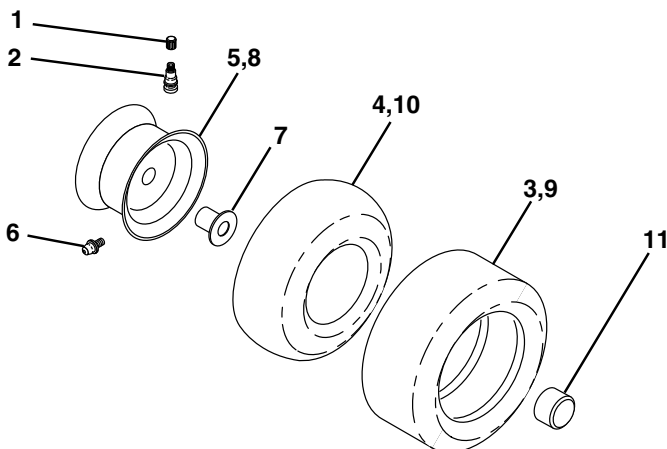

WHEELS & TIRES

KEY NO.	PART NO.	DESCRIPTION
1	59192	Cap, Tire valve
2	65139	Stem, Valve
3	106222X	Tire, Front
4	59904	Tube, Front (Service item only)
5	106732X427	Rim assembly, 6" front
6	278H	Fitting, Grease (Front wheel only)
7	9040H	Bearing, Flange (Front wheel only)
8	106108X427	Rim assembly, 8" rear
9	124635X	Tire, Rear
10	7152J	Tube, Rear (Service item only)
11	104757X428	Cap, Hub Axle
--	144334	Sealant, Tire (10 oz. Tube)

NOTE: All component dimensions given in U.S. inches
1 inch = 25.4 mm