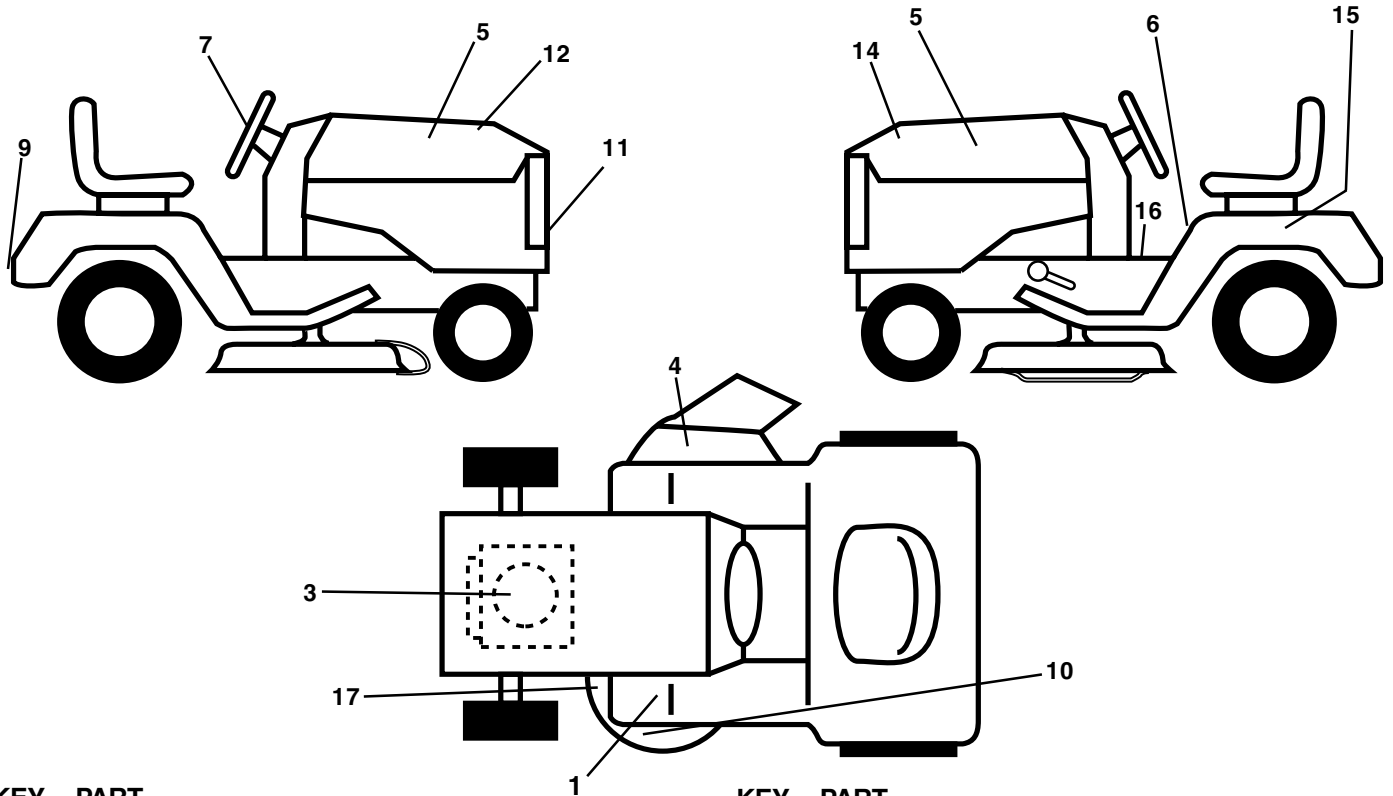

REPAIR PARTS

TRACTOR - - MODEL NUMBER WE12538H

DECALS

KEY NO.	PART NO.	DESCRIPTION	KEY NO.	PART NO.	DESCRIPTION
1	101892X	Decal, Clutch/Brake Eng/Fr	16	157163	Decal, Oper Sdl P/L Gear Dr Eng
3	170839	Decal, Engine HP	17	136832	Decal, V-Belt Sch.
4	170563	Decal Warning	--	138311	Decal, Handle Lft Height Adj.
5	168421	Decal, Pnl Sd	--	176840	Manual, Operator's English
6	157140	Decal, Fender Danger English	--	176841	Manual, Operator's French
7	162398	Decal Ins Str Wh	Available accessories not included with mower:		
9	171448	Decal Fender	--	C38	Grass Catcher
10	162391	Decal, Deck Grasseater	--	MK38	Mulch Kit w/Blades
11	162392	Decal, Grille Weedeater	--	LSB42	42" Snow Blower
12	162389	Decal, Hood RH	--	LC05	Wheel Weights
14	162390	Decal, Hood LH	--	LBD48	48" Snow Blade
15	145005	Decal, Caution, Battery	--	CH11	Tire Chains