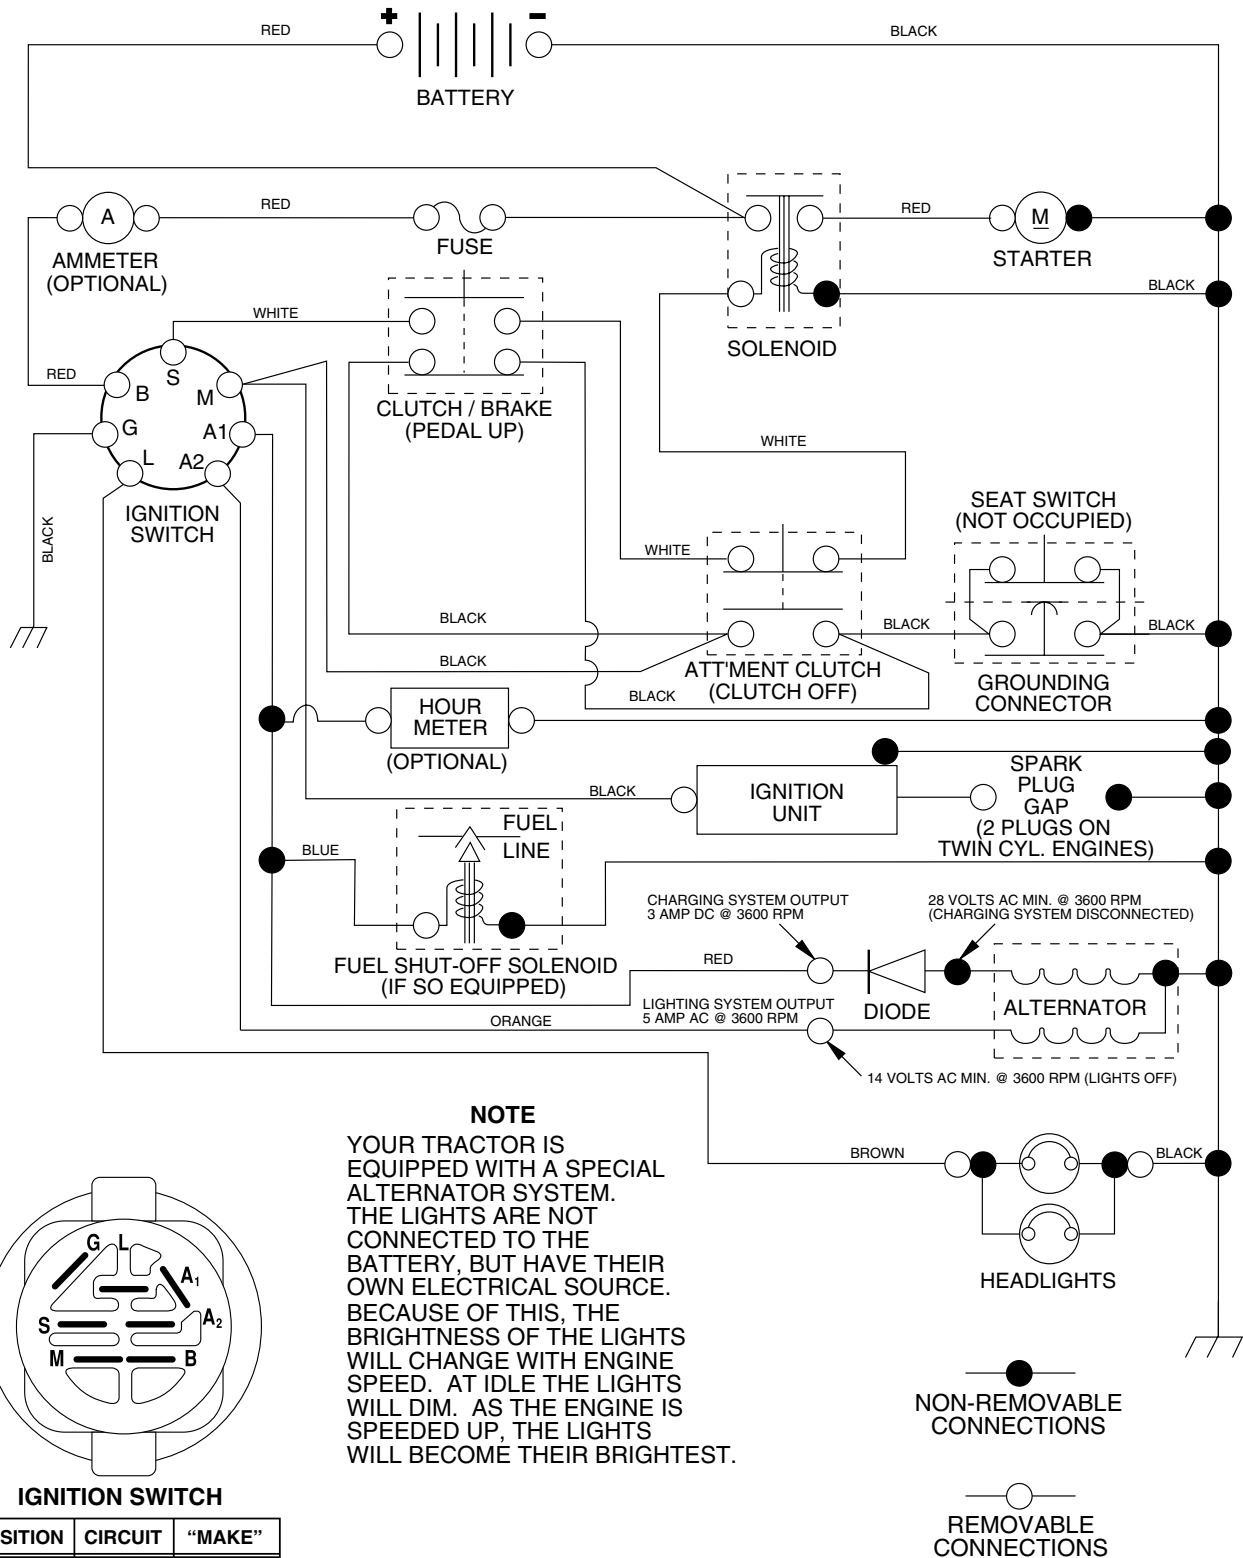

TRACTOR - - MODEL NUMBER WE12538H

SCHEMATIC