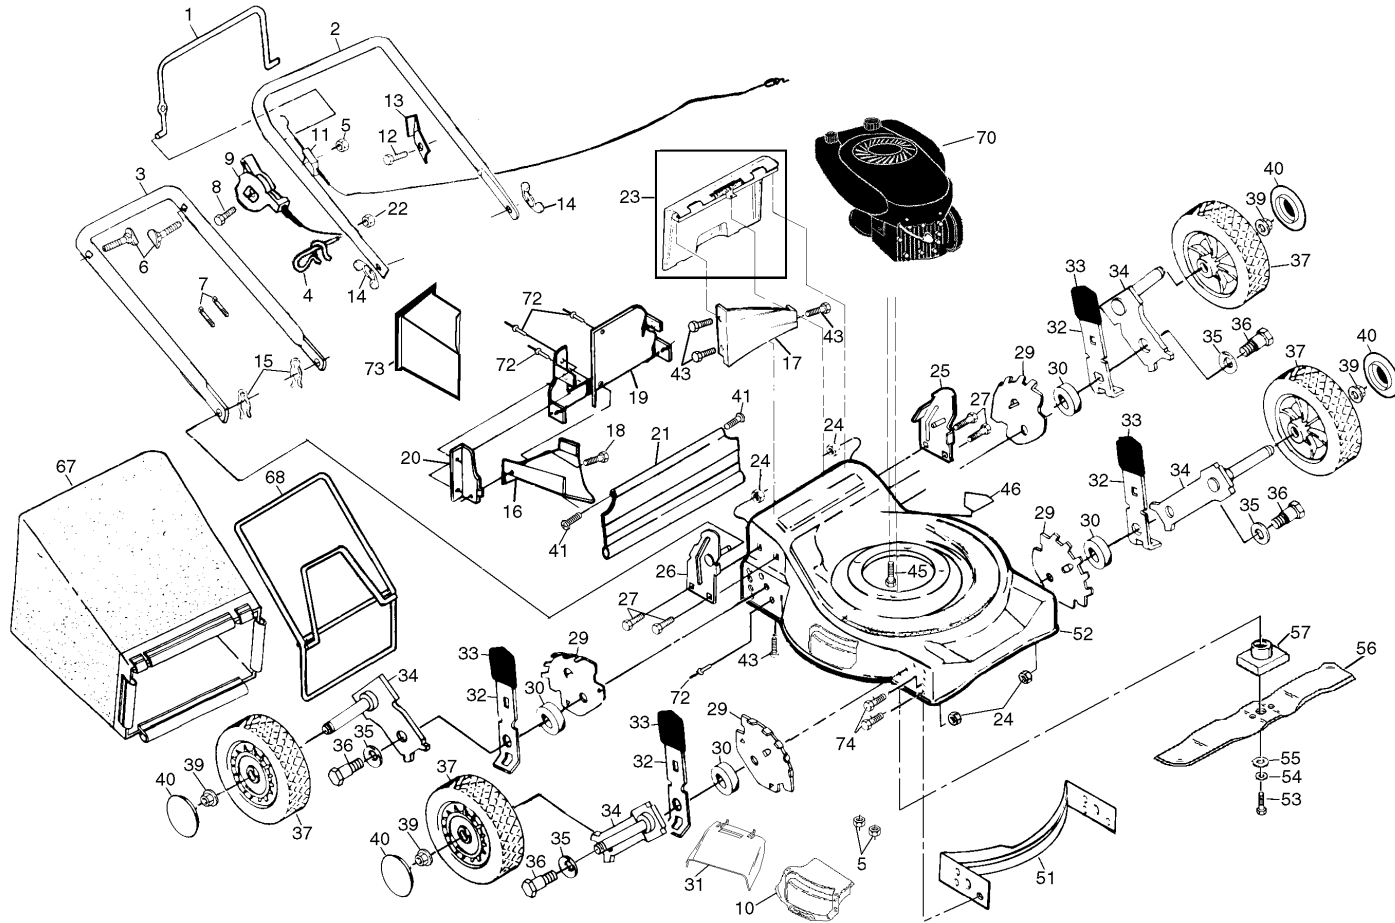

REPAIR PARTS

ROTARY LAWN MOWER - - MODEL NO. WE45TN20RB

REPAIR PARTS

ROTARY LAWN MOWER - - MODEL NO. WE45TN20RB

KEY PART NO.	PART NO.	DESCRIPTION	KEY PART NO.	PART NO.	DESCRIPTION
1	131696	Control Bar	32	700331X004	Selector Spring
2	166860X479	Upper Handle	33	87877	Selector Knob
3	151590X479	Lower Handle	34	145935X004	Axle Arm Assembly
4	132001	Rope Guide	35	62335	Belleville Washer
5	63601	Locknut 1/4-20	36	142748	Shoulder Bolt 3/8-16
6	131959	Handle Bolt	37	146247	Wheel Assembly
7	66426	Wire Tie	39	83923	Flanged Locknut
8	144929	Hex Washer Head Screw 1/4-20 x 2-1/8	40	77400	Hubcap
9	163054	Throttle Control	41	88652	Hinge Screw
10	147738	Combi-cut Door	43	54583	Hex Tapping Screw 1/4-20 x 1/2
11	163054	Engine Zone Control Cable	45	150406	Hex Head Thread Rolling Screw 3/8-16 x 1
12	750097	Hex Washer Head Screw #10-24 x 1/2	46	107339X	Danger Decal
13	850733X004	Up-Stop Bracket	51	170540	Front Baffle Kit
14	128638	Wing Nut	52	170539	Housing Assembly (Incl. Ref. #46)
15	51793	Hairpin Cotter	53	851084	Hex Head Screw 3/8-24 x 1-3/8 Grd. 8
16	133188X479	Discharge Baffle	54	850263	Helical Lockwasher
17	169207X479	Rear Baffle	55	851074	Hardened Washer
18	150050	Hex Head Screw #10-24 x 1/2	56	145106	20" Blade
19	156445X479	Back Plate	57	850977	Blade Adapter
20	700363X479	Side Baffle	67	158830	Grass Bag
21	140657	Rear Skirt	68	149555	Catcher Frame
22	63601	Locknut 1/4-20	70	-----*	Engine - Tecumseh, Model No. LEV115-350194E
23	147613	Rear Door Assembly Kit	72	128415	Pop Rivet
24	751592	Locknut 3/8-16	73	166650	Mulcher Plug
25	151589X479	Handle Bracket Assembly (Left)	74	17600406	Screw
26	151588X479	Handle Bracket Assembly (Right)	--	162300	Warning Decal(Not Shown)
27	150078	Screw 5/16-18 x 3/4	--	172782	Operator's Manual (English)
29	700325X007	Wheel Adjusting Bracket	--	172783	Operator's Manual (French)
30	146630	Spacer	--	178255	Replacement Parts Manual
31	145285	Clip-on Discharge Guard			