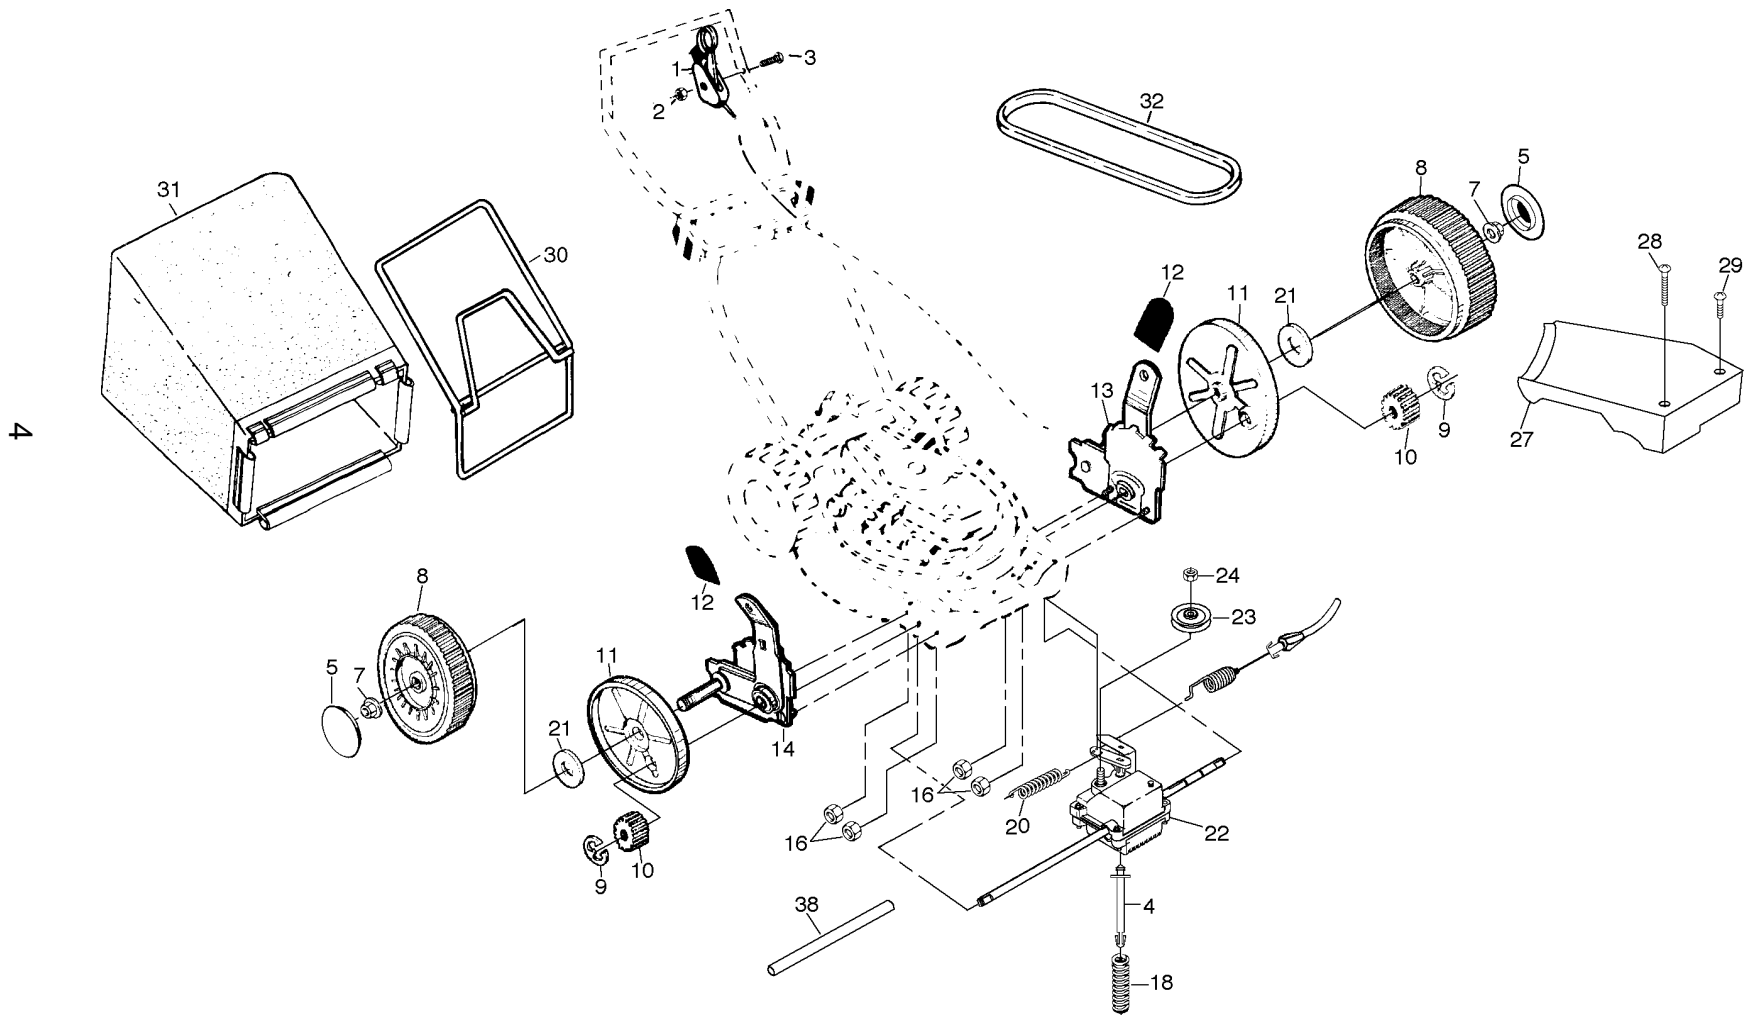

REPAIR PARTS

ROTARY LAWN MOWER -- MODEL NO. WE6TY22CB

REPAIR PARTS

ROTARY LAWN MOWER - - MODEL NO. WE6TY22CB

KEY PART NO.	PART NO.	DESCRIPTION	KEY PART NO.	PART NO.	DESCRIPTION
1	146323	Drive Control	18	137090	Spring
2	751152	Locknut #10-24	20	75192	Spring
3	158755	Pan Head Machine Screw #10-24 x 2	21	67725	Washer 1/2 x 1-1/2 x .134
4	150495	Spring Retainer	22	702511	Gear Case Assembly
5	77400	Hubcap	23	137052	Drive Pulley
7	145212	Flanged Locknut	24	132010	Locknut
8	700953	Wheel & Tire Assembly	27	137081	Drive Cover
9	12000058	E-ring	28	146072	Pan Head Tapping Screw #10-24 x 2-3/4
10	137054	Pinion	29	149746	Pan Head Tapping Screw #10-24 x 1-3/4
11	88080	Dust Cover	30	149555	Catcher Frame
12	87877	Selector Knob	31	158830	Grass Bag
13	151521	Wheel Adjuster Assembly (Left)	32	146527	V-Belt
14	151520	Wheel Adjuster Assembly (Right)	38	86012	Drive Shaft Cover
16	63601	Locknut			

REMARQUE: Toutes les dimensions de composant sont données en pouces É.-U. - 1 pouce = 25,4 mm.