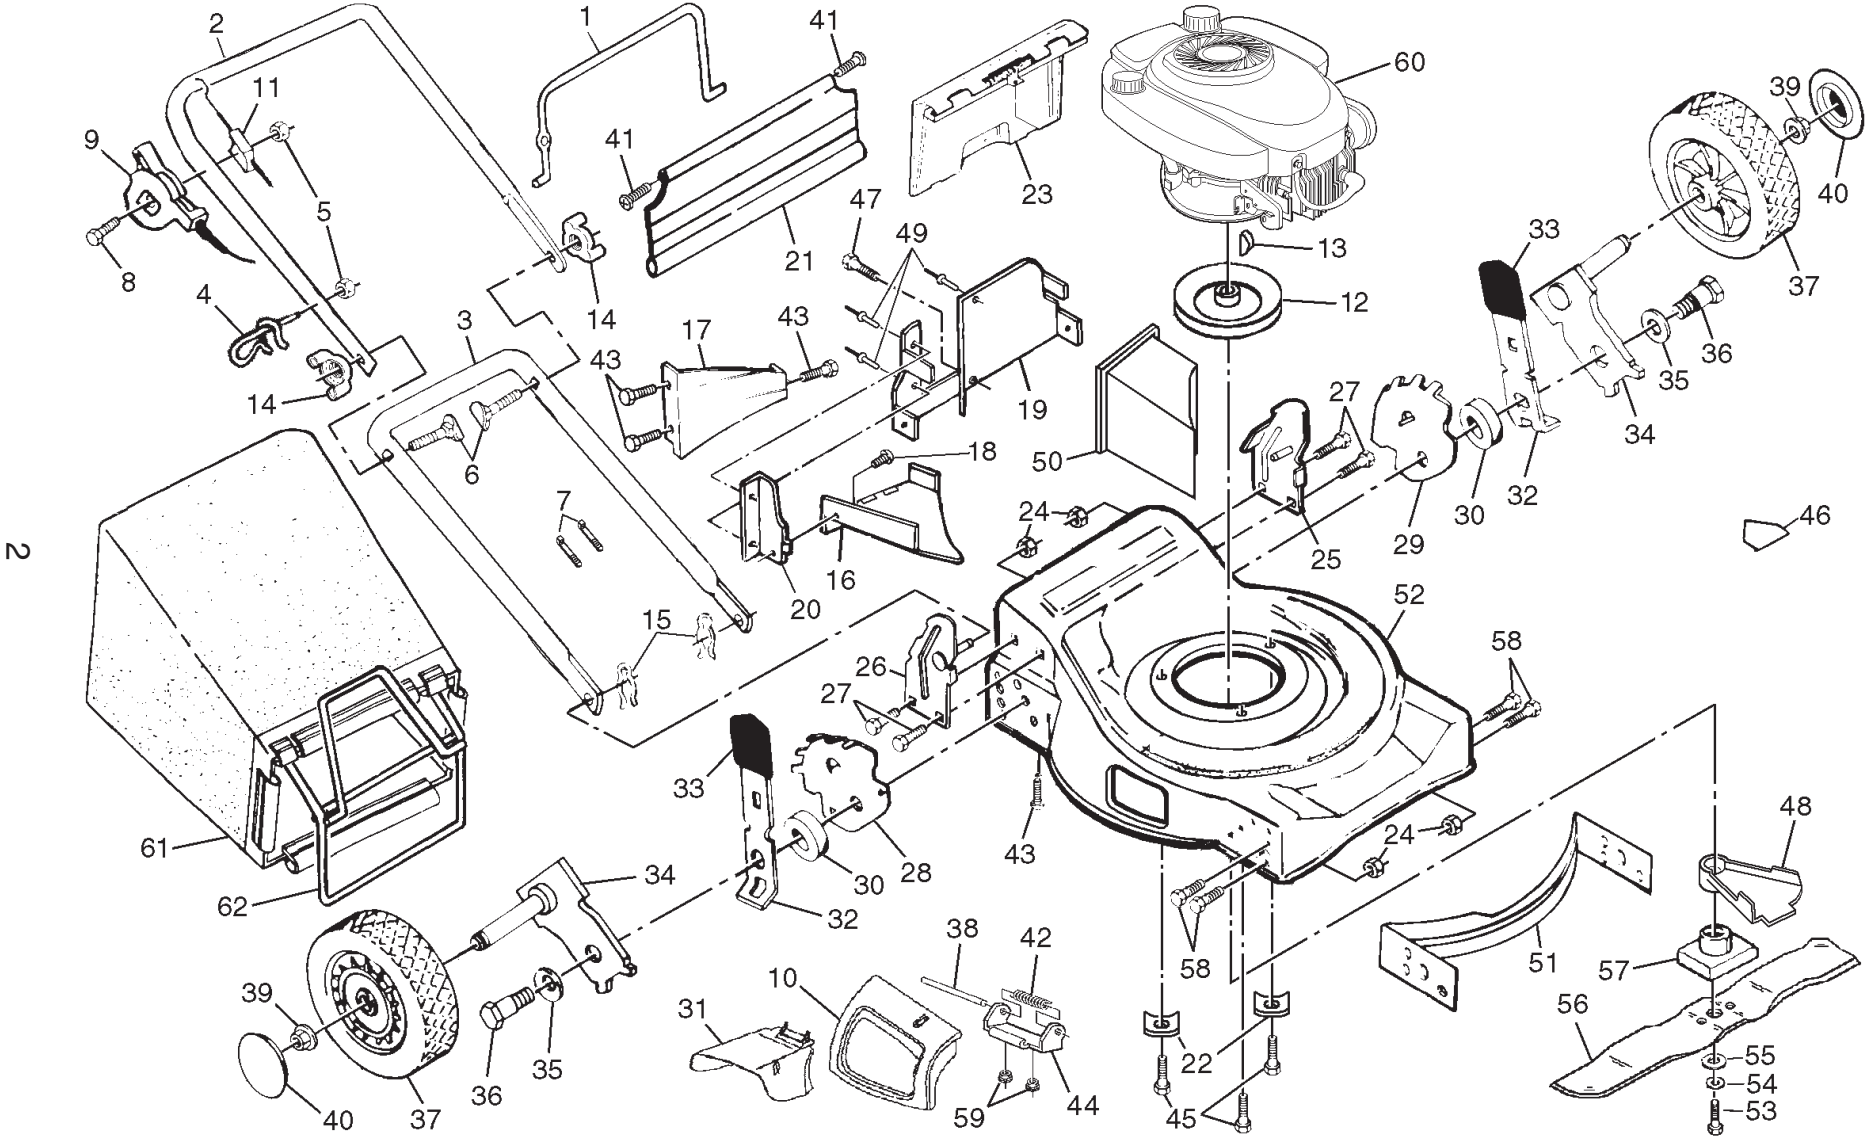

ROTARY LAWN MOWER - - MODEL NUMBER WE6TY22CE

ROTARY LAWN MOWER - - MODEL NUMBER WE6TY22CE

KEY NO.	PART NO.	DESCRIPTION	KEY NO.	PART NO.	DESCRIPTION
1	146771	Control Bar	36	142748	Shoulder Bolt
2	183496X479	Upper Handle	37	146247	Wheel & Tire Assembly
3	151721X479	Lower Handle	38	147286	Hinge Rod
4	179585	Rope Guide	39	83923	Flanged Locknut
5	132004	Locknut, Hex	40	77400	Hubcap
6	131959	Handle Bolt	41	88652	Hinge Screw
7	66426	Wire Tie	42	152186	Hinge Spring
8	183365	Screw, Hex Washer Head 1/4-20 x 2-1/8	43	54583	Screw, Hex Head 1/4-20 x 1/2
9	163054	Throttle Control	44	147775	Hinge Bracket
10	145281	Mulcher Door	45	150406	Screw, Hex Head, Threaded, Rolled 3/8-16 x 1-1/8
11	851671	Engine Zone Control Cable	46	107339X	Danger Decal
12	184941	Engine Pulley	47	54583	Screw, Self-Tapping, Sems 1/4-20 x 1/2
13	187723	Hi-Pro Key	48	182002	Debris Shield
14	128638	Wing Nut, Steel	49	128415	Pop Rivet
15	51793	Hairpin Cotter	50	166649	Mulcher Plug
16	176041X479	Discharge Baffle	51	170557	Front Baffle
17	133040X479	Baffle, Rear	52	170586	Kit, Lawn Mower Housing (Includes Key Number 46)
18	150050	Screw	53	851084	Screw, Machine, Hex Head, Grade 8 3/8-24 x 1-3/8
19	156380X479	Back Plate	54	850263	Helical Lockwasher
20	700365X479	Side Baffle	55	851074	Washer, Hardened
21	189008	Rear Skirt	56	141114	Blade, 22"
22	851201X004	Washer, Engine	57	184590	Blade Adapter
23	151023	Rear Door Assembly	58	17600406	Screw
24	751592	Locknut, Hex 3/8-16	59	73800400	Locknut, Hex
25	151588X479	Handle Bracket, LH	60	- - -	Engine, Tecumseh, Model Number LV195EA (For engine service and replacement parts, call Tecumseh Products at 1-800-558-5402)
26	151589X479	Handle Bracket, RH			
27	150078	Screw, Self-Tapping 5/16-18 x 3/4			
28	700327X007	Wheel Adjusting Bracket, RH	61	191251	Grassbag
29	700326X007	Wheel Adjusting Bracket, LH	62	149555	Frame, Grassbag
30	146630	Spacer	- -	162300	Warning Decal (not shown)
31	145285	Discharge Deflector	- -	172787	Operator's Manual, English
32	700331X004	Selector Spring	- -	172788	Operator's Manual, French
33	87877	Selector Knob	- -	187416	Repair Parts Manual
34	145935X004	Axle Arm			
35	62335	Belleville Washer			

NOTE: All component dimensions given in U.S. inches.
1 inch = 25.4 mm