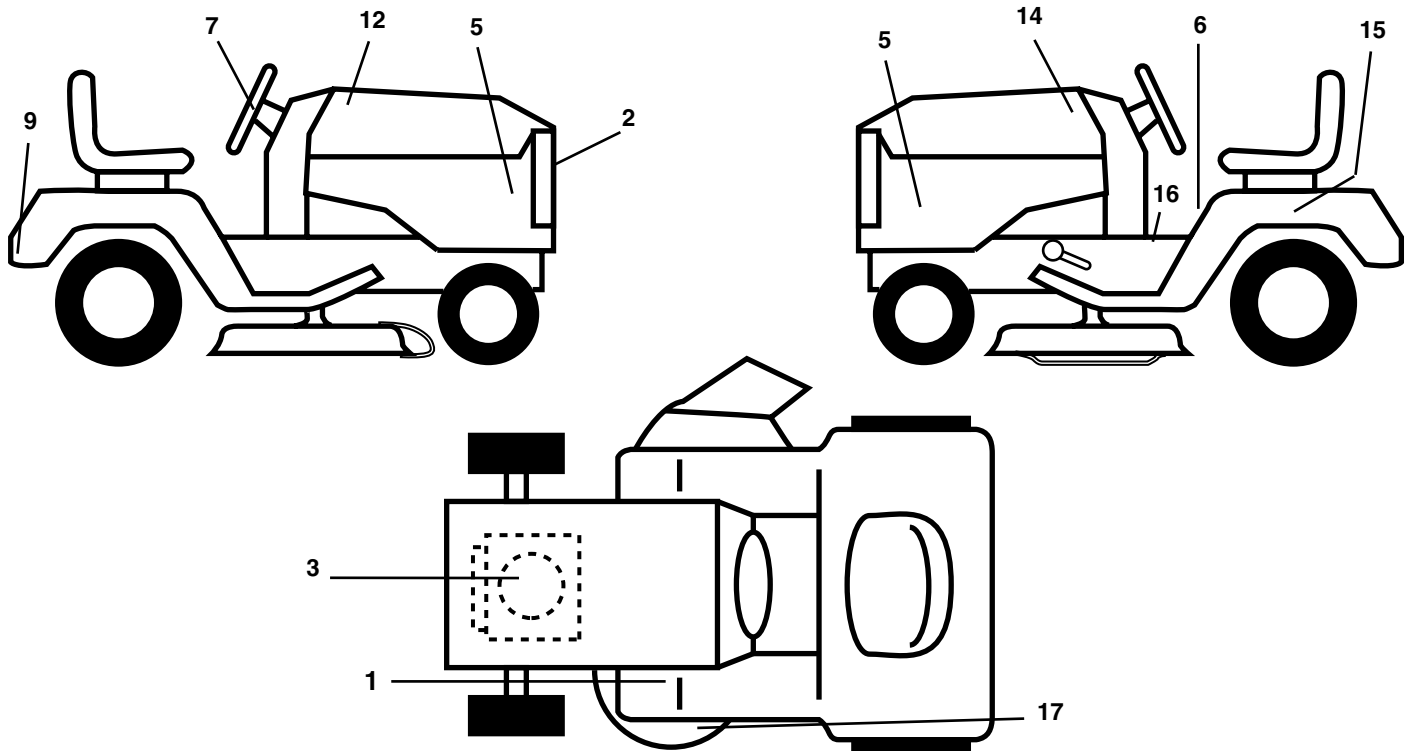

REPAIR PARTS

TRACTOR -- MODEL NUMBER WET1338B

DECALS

KEY NO.	PART NO.	DESCRIPTION	KEY NO.	PART NO.	DESCRIPTION
1	181249	Decal, Clutch/Brake Eng	12	164578	Decal, Hood RH
2	162392	Decal, Grille	14	164579	Decal, Hood LH
3	64-1726-29	Decal, Engine HP	15	145005	Decal, Caution, Battery
5	164424	Decal, Side Panel	16	156867	Decal, Oper Sdl P/L
6	157002	Decal, Fender Danger English	17	136832	Decal, V-Belt Sch.
7	162398	Decal Ins Str Wh	--	186906	Decal, Tec. 3 Yr. Warranty
9	171448	Decal Fender	--	138311	Decal, Handle Lft Height Adj.
			--	187637	Manual, Owner's English