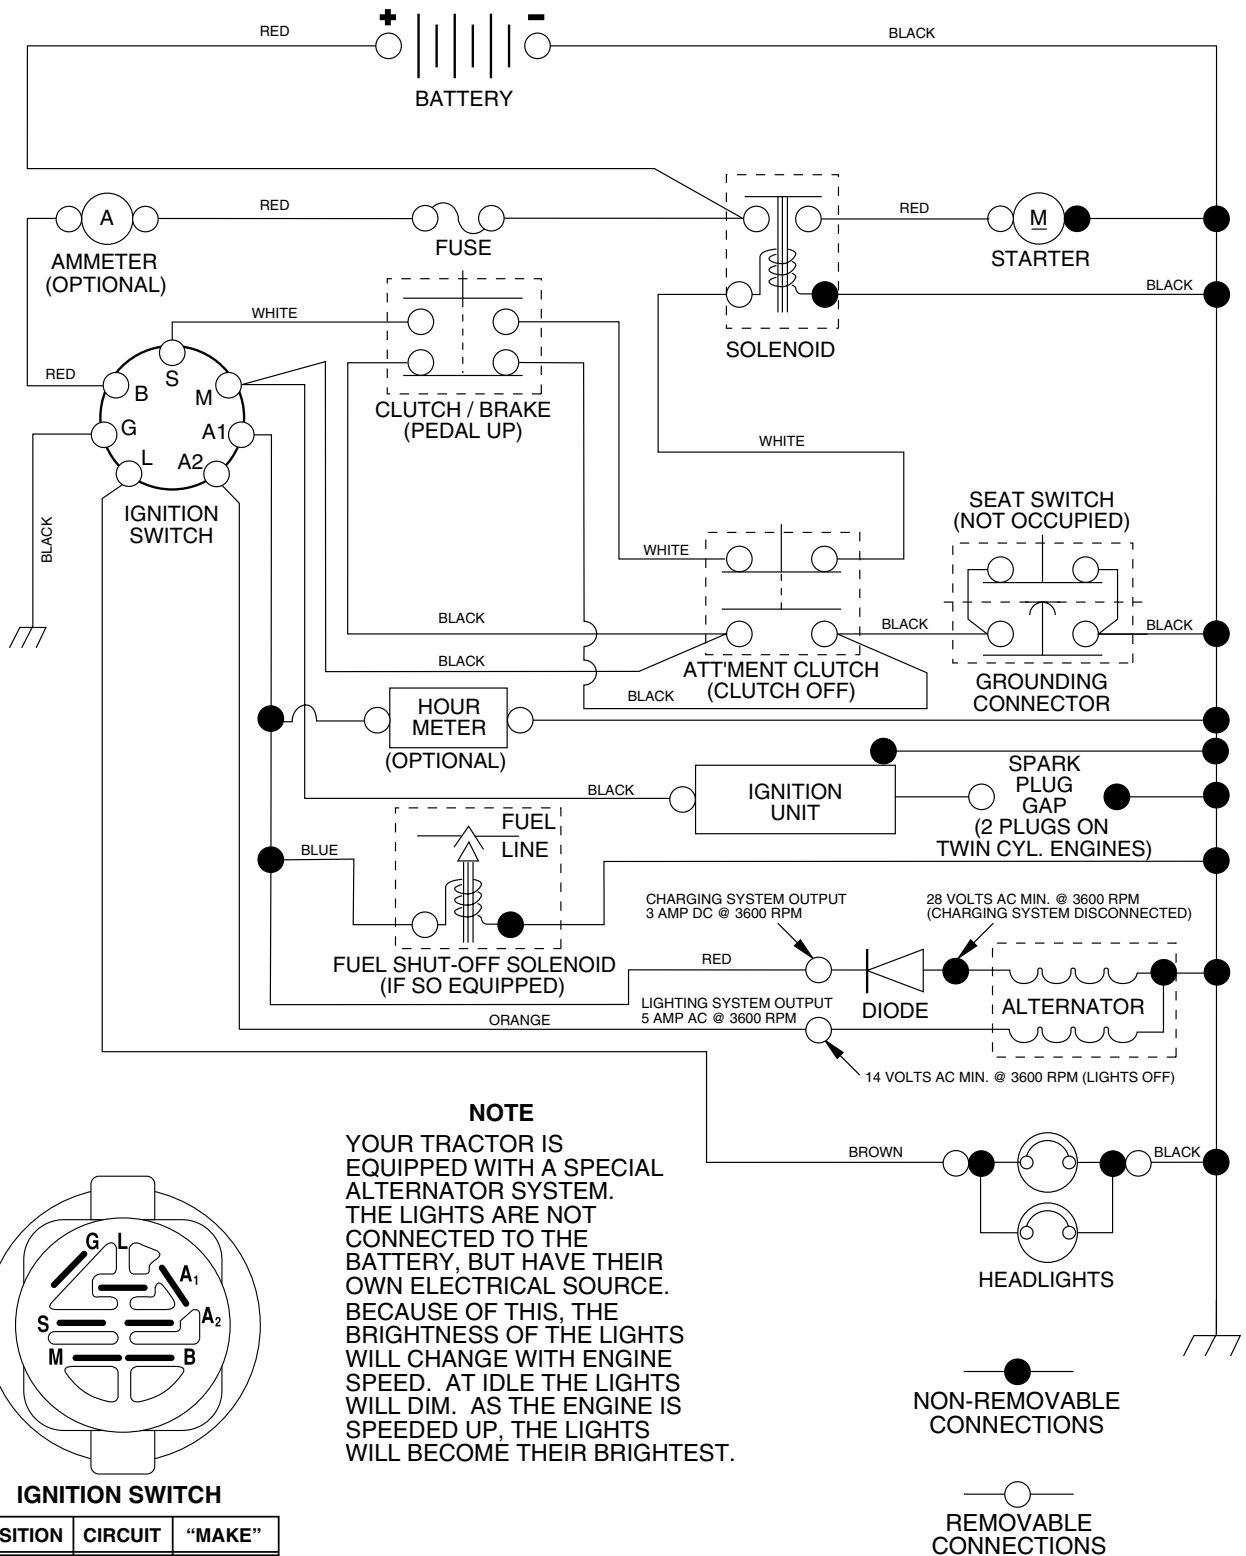

TRACTOR - - MODEL NUMBER WET1338B

SCHEMATIC