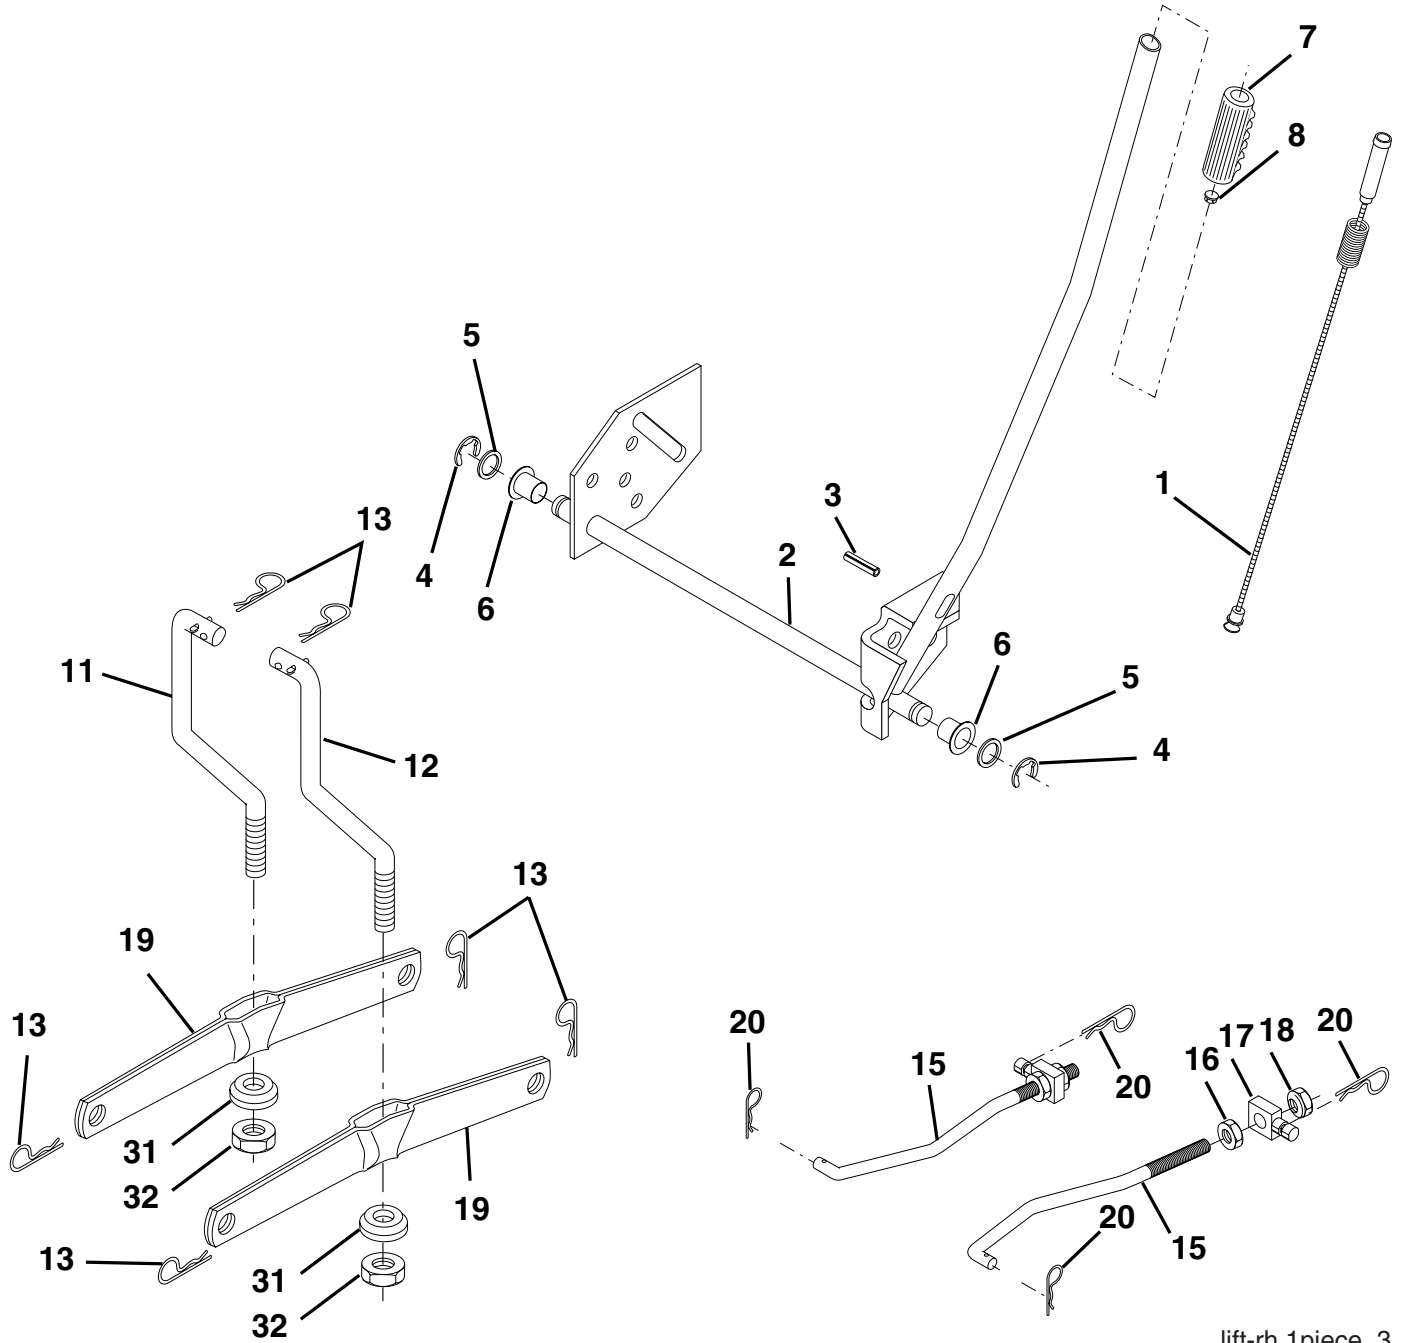

NOTE: All component dimensions given in U.S. inches
1 inch = 25.4 mm

REPAIR PARTS

TRACTOR - - MODEL NUMBER WET1338B

SEAT

seat_lt.bolt_1

KEY NO.	PART NO.	DESCRIPTION
1	127426X	Seat
2	140551	Bracket Seat Pivot
3	71110616	Bolt Hex 3/8 - 16 x 1
4	19131610	Washer 3/32 x 1 x 10Ga.
5	145006	Clip Push-In Hinged
6	73800600	Nut Lock Hex w/Ins 3/8 - 16
7	124181X	Spring Seat Cprsn 2 250 Blk Zi
8	17000616	Screw 3/8-16 x 1.5
9	19131614	Washer 13/32 x 1 x 14 Ga
10	182493	Pan Pnt Seat (Blk)
12	121246X	Bracket Pnt Mounting Switch
13	121248X	Bushing Snap Blk Nyl

NOTE: All component dimensions given in U.S. inches
1 inch = 25.4 mm.

REPAIR PARTS

TRACTOR -- MODEL NUMBER WET1338B

DECALS

KEY NO.	PART NO.	DESCRIPTION	KEY NO.	PART NO.	DESCRIPTION
1	181249	Decal, Clutch/Brake Eng	12	164578	Decal, Hood RH
2	162392	Decal, Grille	14	164579	Decal, Hood LH
3	64-1726-29	Decal, Engine HP	15	145005	Decal, Caution, Battery
5	164424	Decal, Side Panel	16	156867	Decal, Oper Sdl P/L
6	157002	Decal, Fender Danger English	17	136832	Decal, V-Belt Sch.
7	162398	Decal Ins Str Wh	--	186906	Decal, Tec. 3 Yr. Warranty
9	171448	Decal Fender	--	138311	Decal, Handle Lft Height Adj.
			--	187637	Manual, Owner's English

WHEELS & TIRES

KEY NO.	PART NO.	DESCRIPTION
1	59192	Cap, Tire valve
2	65139	Stem, Valve
3	106222X	Tire, Front
4	59904	Tube, Front (Service item only)
5	106732X624	Rim assembly, 6" front
6	278H	Fitting, Grease (Front wheel only)
7	9040H	Bearing, Flange (Front wheel only)
8	106108X624	Rim assembly, 8" rear
9	124635X	Tire, Rear
10	7152J	Tube, Rear (Service item only)
11	104757X428	Cap, Hub Axle
--	144334	Sealant, Tire (10 oz. Tube)

NOTE: All component dimensions given in U.S. inches
1 inch = 25.4 mm

REPAIR PARTS

TRACTOR - - MODEL NUMBER WET1338B

MOWER LIFT

lift-rh.1piece_3

REPAIR PARTS

TRACTOR - - MODEL NUMBER WET1338B

MOWER LIFT