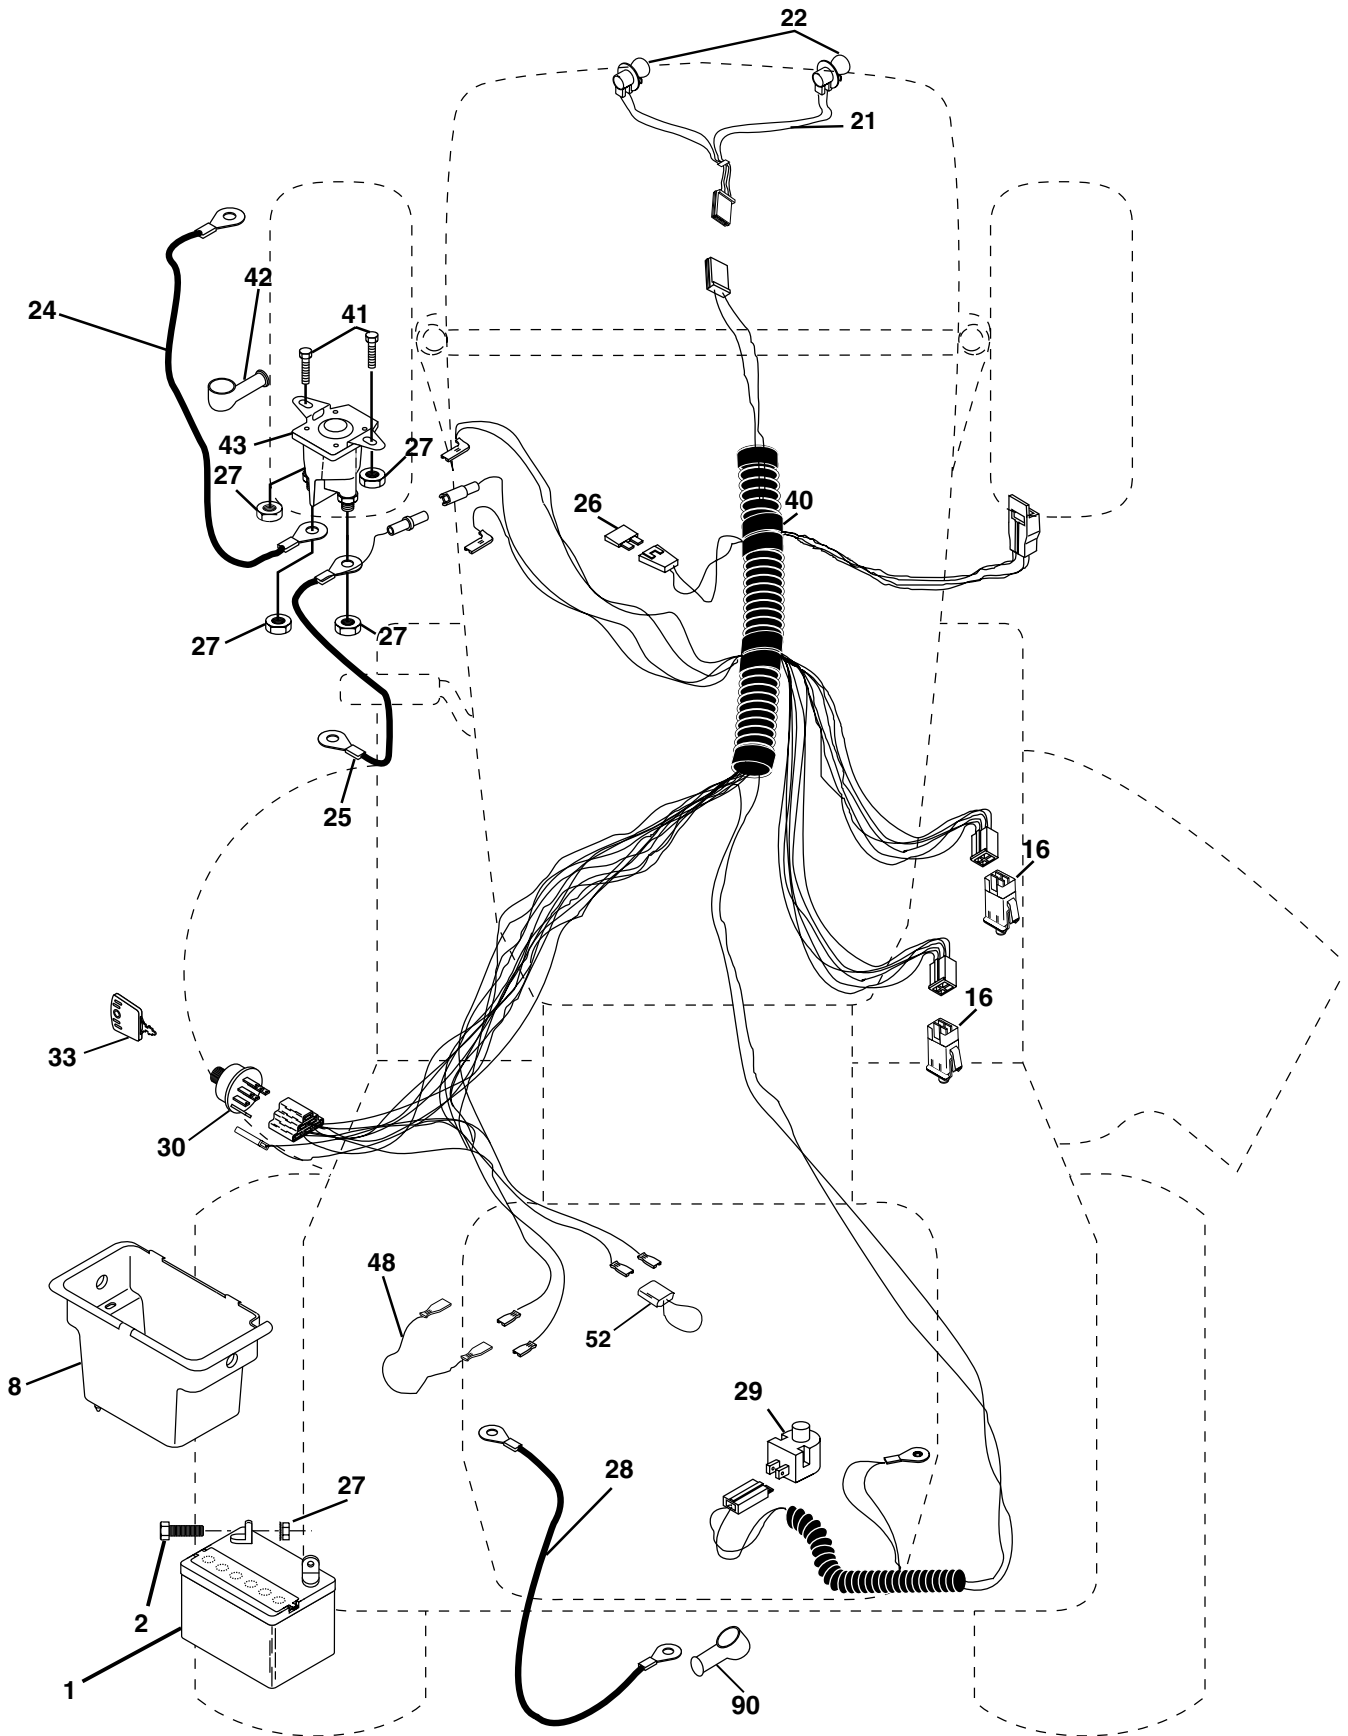

REPAIR PARTS

TRACTOR -- MODEL NUMBER WET1338B

ELECTRICAL

REPAIR PARTS

TRACTOR - - MODEL NUMBER WET1338B

ELECTRICAL

KEY NO.	PART NO.	DESCRIPTION
1	163465	Battery
2	74760412	Bolt Hex Hd 1/4-20 Unc x 3/4
8	176689	Box Battery
16	176138	Switch Interlock
21	175685	Harness Asm Light W/4152j
22	4152J	Bulb Light #1156
24	108423X	Cable Battery 6 Ga 6"red
25	146147	Cable Battery
26	175158	Fuse 20 AMP
27	73510400	Nut Keps Hex 1/4-20 Unc
28	4207J	Cable Ground 6 Ga 12" Black
29	121305X	Switch Plunger Nc Gray
30	175566	Switch Ign
33	140401	Key Ign
40	179720	Harness Ign
41	71110408	Bolt Blk Fin Hex 1/4-20
42	131563	Cover Terminal Red
43	178861	Solenoid
48	140844	Adapter Ammeter
52	141940	Protection Wire Loop
90	180449	Cover Terminal Battery

NOTE: All component dimensions given in U. S. inches 1 inch = 25.4 mm.