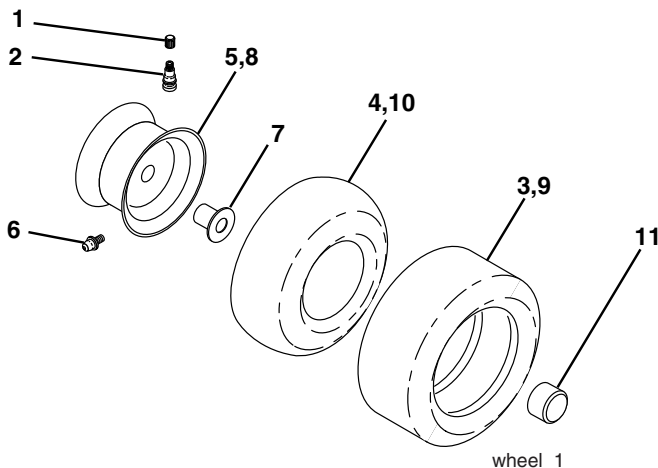

NOTE: All component dimensions given in U.S. inches
1 inch = 25.4 mm

REPAIR PARTS

TRACTOR - - MODEL NUMBER WET1338B

SEAT

seat_lt.bolt_1

KEY NO.	PART NO.	DESCRIPTION
1	127426X	Seat
2	140551	Bracket Seat Pivot
3	71110616	Bolt Hex 3/8 - 16 x 1
4	19131610	Washer 3/32 x 1 x 10Ga.
5	145006	Clip Push-In Hinged
6	73800600	Nut Lock Hex w/Ins 3/8 - 16
7	124181X	Spring Seat Cprsn 2 250 Blk Zi
8	17000616	Screw 3/8-16 x 1.5
9	19131614	Washer 13/32 x 1 x 14 Ga
10	182493	Pan Pnt Seat (Blk)
12	121246X	Bracket Pnt Mounting Switch
13	121248X	Bushing Snap Blk Nyl

NOTE: All component dimensions given in U.S. inches
1 inch = 25.4 mm.

REPAIR PARTS

TRACTOR -- MODEL NUMBER WET1338B

DECALS

KEY NO.	PART NO.	DESCRIPTION	KEY NO.	PART NO.	DESCRIPTION
1	181249	Decal, Clutch/Brake Eng	12	164578	Decal, Hood RH
2	162392	Decal, Grille	14	164579	Decal, Hood LH
3	64-1726-29	Decal, Engine HP	15	145005	Decal, Caution, Battery
5	164424	Decal, Side Panel	16	156867	Decal, Oper Sdl P/L
6	157002	Decal, Fender Danger English	17	136832	Decal, V-Belt Sch.
7	162398	Decal Ins Str Wh	--	186906	Decal, Tec. 3 Yr. Warranty
9	171448	Decal Fender	--	138311	Decal, Handle Lft Height Adj.
			--	187637	Manual, Owner's English

WHEELS & TIRES

KEY NO.	PART NO.	DESCRIPTION
1	59192	Cap, Tire valve
2	65139	Stem, Valve
3	106222X	Tire, Front
4	59904	Tube, Front (Service item only)
5	106732X624	Rim assembly, 6" front
6	278H	Fitting, Grease (Front wheel only)
7	9040H	Bearing, Flange (Front wheel only)
8	106108X624	Rim assembly, 8" rear
9	124635X	Tire, Rear
10	7152J	Tube, Rear (Service item only)
11	104757X428	Cap, Hub Axle
--	144334	Sealant, Tire (10 oz. Tube)

NOTE: All component dimensions given in U.S. inches
1 inch = 25.4 mm

REPAIR PARTS

TRACTOR - - MODEL NUMBER WET1338B

MOWER LIFT

lift-rh.1piece_3

REPAIR PARTS

TRACTOR - - MODEL NUMBER WET1338B

MOWER LIFT