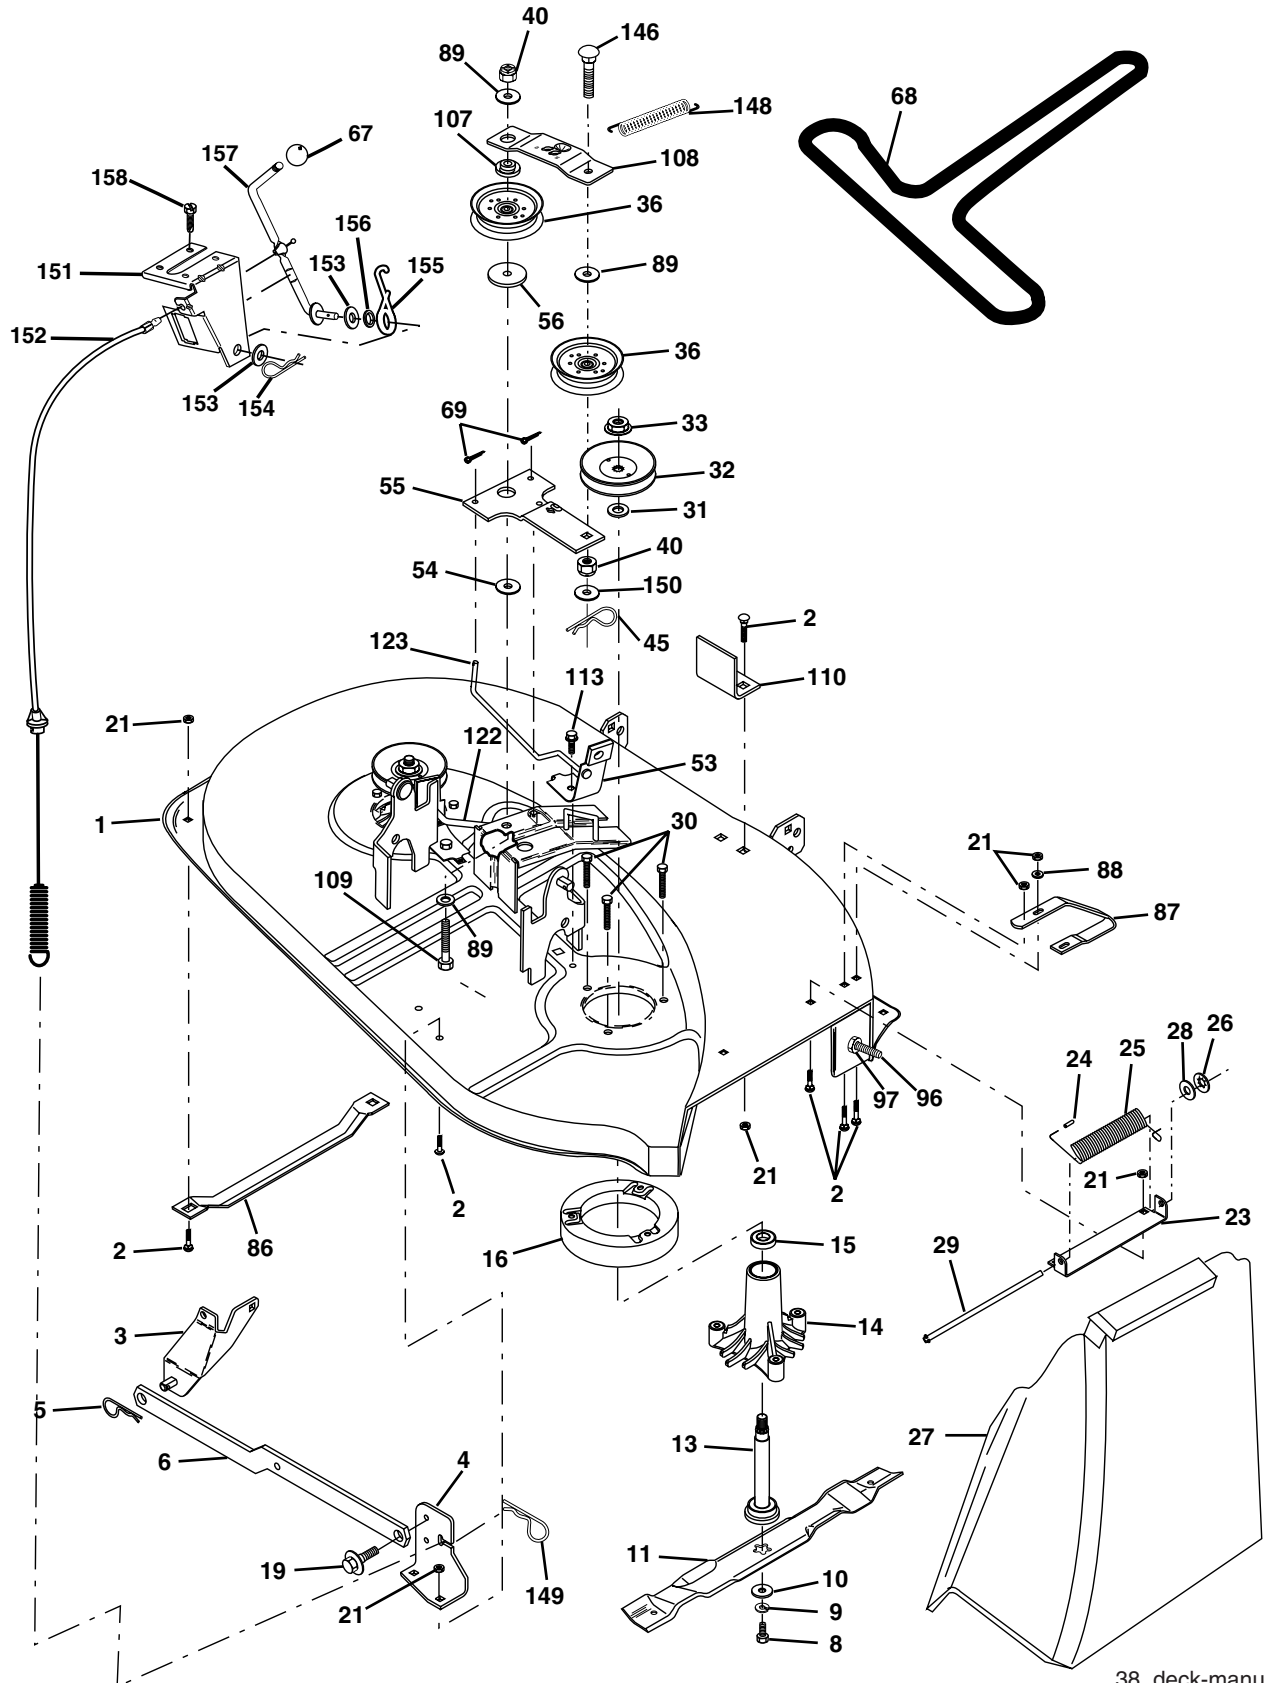

REPAIR PARTS

TRACTOR -- MODEL NUMBER WET1338B

MOWER DECK

REPAIR PARTS

TRACTOR - - MODEL NUMBER WET1338B

MOWER DECK

KEY NO.	PART NO.	DESCRIPTION	KEY NO.	PART NO.	DESCRIPTION
1	170280	Mower Housing Assembly	54	178515	Washer, Hardened
2	72140506	Bolt Carriage 5/16-18 x 3/4	55	133840	Idler Arm Assembly
3	138017	Bracket Asm Fr. Sway Bar	56	165723	Spacer, Retainer
4	169970	Bracket Deck Sway Bar 38"/42"	67	106932X	Knob
5	4939M	Retainer Spring	68	144200	V-Belt, 42" Mower
6	178024	Bar Sway Deck	69	76020312	Pin, Cotter 3/32 x 3/4
8	850857	Bolt 3/8-24 x 1.25 Grade 8	86	7631J	Runner, LH
9	10030600	Washer, Lock 3/8	87	128772	Runner, RH
10	140296	Washer, Hardened (The following blades are available)	88	19111216	Washer 11/32 x 3/4 x 16 Ga
11	138148	Blade, 38" Mulching Std (For mulching mowers only)	89	19131612	Washer 13/32 x 1 x 12 Ga.
--	139774	Blade, 38" Mulching Premium (For better wear when mulching)	96	74930620	Bolt 3/8-16 x 1-1/4 Mulcher
--	138497	Blade, 38" Hi-Lift (For bagging or discharging)	97	73930600	Nut Centerlock 3/8-16 Unc
13	137645	Shaft Assembly, Mandrel, Vented (Includes Key Number 6)	107	133502	Spacer Retainer
14	128774	Housing, Mandrel, Vented	108	133503	Stiffener, Idler Arm
15	110485X	Bearing, Ball, Mandrel	109	74760640	Bolt, Hex Hd 3/8-16 x 2-1/2
16	174493	Stripper, Vented Mower Deck	110	142587	Upstop Deck Front 38"
19	132827	Bolt, Shoulder	113	17060512	Screw 5/16-1/ x 3/4
21	73680500	Nut	122	131289	Rod, Brake LH
23	137607	Bracket, Mower Deflector	123	169971	Rod, Brake RH
24	105304X	Cap, Sleeve	146	165891	Bolt Carriage Idler
25	123713X	Spring, Torsion, Deflector	148	169022	Spring Return Idler
26	110452X	Nut, Push	149	165898	Retainer Spring Yellow
27	106736X428	Shield, Deflector	150	19091216	Washer 9/32 x 3/4 x 16 Ga.
28	19111016	Washer 11/32 x 5/8 x 16 Gauge	151	169670	Bracket Clutch Cable
29	106735X	Rod, Hinge	152	172758	Clutch Cable 38"/46"
30	173984	Screw Thdrol.	153	169674	Washer Flat 3/8" Type B
31	129963	Washer, Spacer	154	169675	Spring Retainer
32	153532	Pulley, Mandrel	155	169671	Spring Retention LVR CLTCH CAB
33	178342	Nut, Toplock	156	169672	Spacer Clutch Cable
36	131494	Pulley, Idler, Flat	157	169669	Rod Clutch Cable 3/8"
40	73680600	Nut, Crownlock 3/8-16 Unc	158	17720408	Screw Hex Thd Cut 1/4-20 x 1/2
45	4497H	Retainer	--	130794	Mandrel Assembly (Includes Housing, Shaft and Shaft Hard- ware Only - Pulley Not Included)
53	130840	Brake Assembly	--	170317	Replacement Mower, Complete

NOTE: All component dimensions given in U.S. inches
1 inch = 25.4 mm