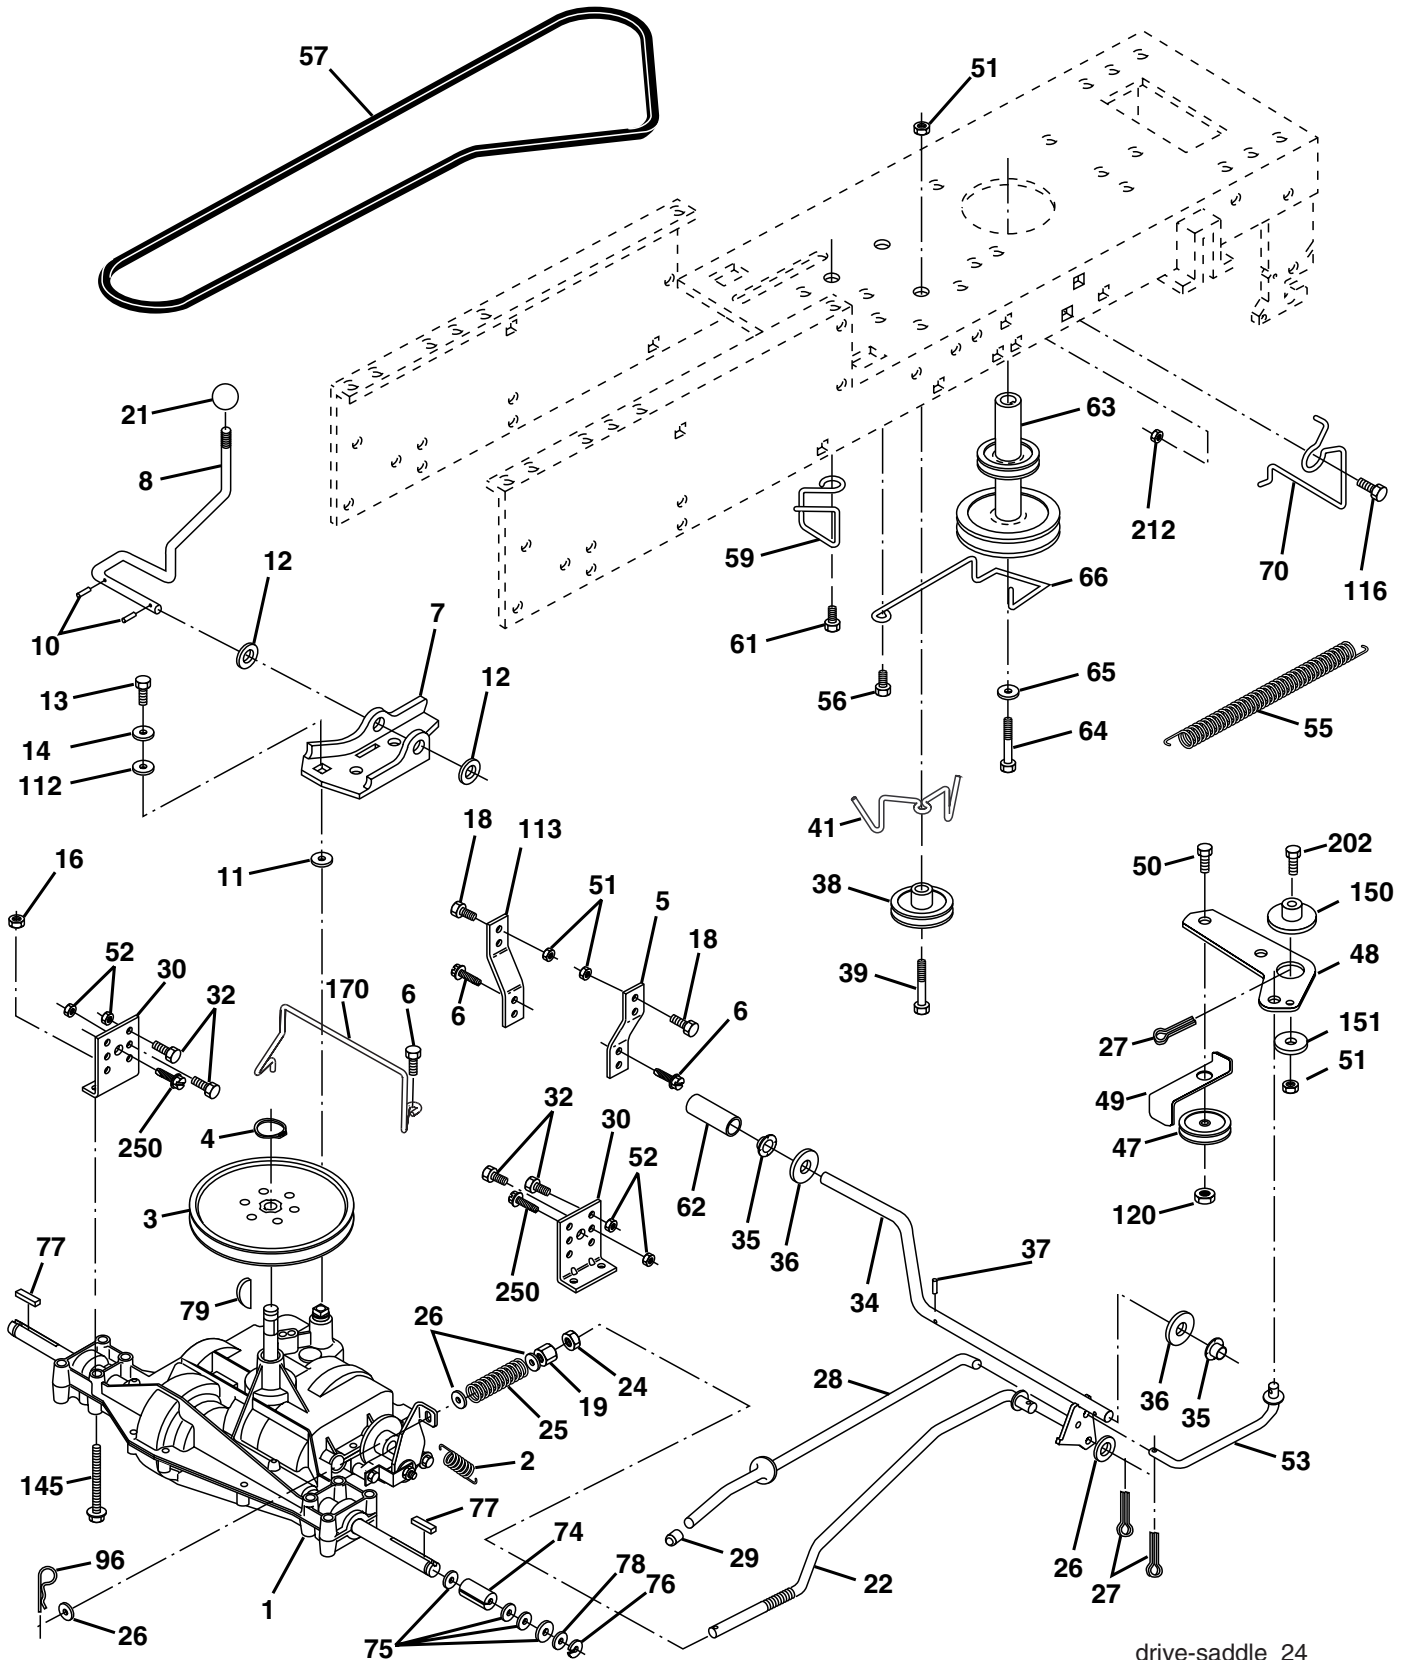

NOTE: All component dimensions given in U. S. inches 1 inch = 25.4 mm.

REPAIR PARTS

TRACTOR - - MODEL NUMBER WET1338B

CHASSIS

KEY NO.	PART NO.	DESCRIPTION
1	174620	Chassis
2	176554	Drawbar, Stretch
3	17060612	Screw 3/8-16 x 3/4
5	155272	Bumper, Hood/Dash
6	174643X013	Saddle Silkscreen
8	155138	Clip Retainer Slide-On
9	168347X011	Dash
10	72140608	Bolt, Carriage 3/8-16 x 1
11	174996	Panel Dash LH
12	145660	Clip Tinnerman Grille P.L
13	172105X010	Panel Silkscr Dash RH
15	74180512	Screw Mach TRHD 5/16-18 Unc x 3/4
16	73510500	Nut Keps 5/16-18 Unc
17	159639x550	Hood
18	184921	Bumper Hood
24	74780616	Bolt Fin Hex 3/8-16 Unc x 1 Gr. 5
25	19131312	Washer 13/32 x 13/16 x 12 Ga
26	73800600	Nut Lock Hex w/Ins 3/8-16 Unc
28	179101	Grille/Lens Asm.
29	140273X599	Lens Grille Private Label
30	169465X550	Fender
31	136619	Bracket Fender Repl 109873x
33	179716X550	Footrest Pnt LH
34	179717X550	Footrest Pnt RH
35	72110606	Bolt Rdhd Sht Sqnk 3/8-16 x 3/4
37	17490508	Screw Thdrol 5/16-18 x 1/2 TYT
38	175710	Bracket Asm. Pivot Mower
51	73800400	Nut Lock W/Insert 1/4-20 Unc
52	19091416	Washer 9/32 x 7/8 x 16 Ga.
53	144697	Bracket Grille Lh
54	161464	Screw Hex 8-18 x 7/8
55	144696	Bracket Grille Rh
57	74780412	Bolt Fin Hex 1/4-20 Unc x .75
145	156524	Rod Pivot Chassis/Hood
205	17490608	Screw Thdrol 3/8-16 x 1/2
206	170165	Bolt Shoulder 5/16-18
208	17670608	Screw Thdrol 3/8-16 x 1/2
209	17000612	Screw Hex Wsh Thdrol 3/8-16
212	156229	Insert Lens Reflect
---	5479J	Plug Button Blk 359 Dia Choke

NOTE: All component dimensions given in U.S. inches
1 inch = 25.4 mm.

REPAIR PARTS

TRACTOR - - MODEL NUMBER WET1338B

DRIVE

drive-saddle_24

REPAIR PARTS

TRACTOR - - MODEL NUMBER WET1338B

DRIVE