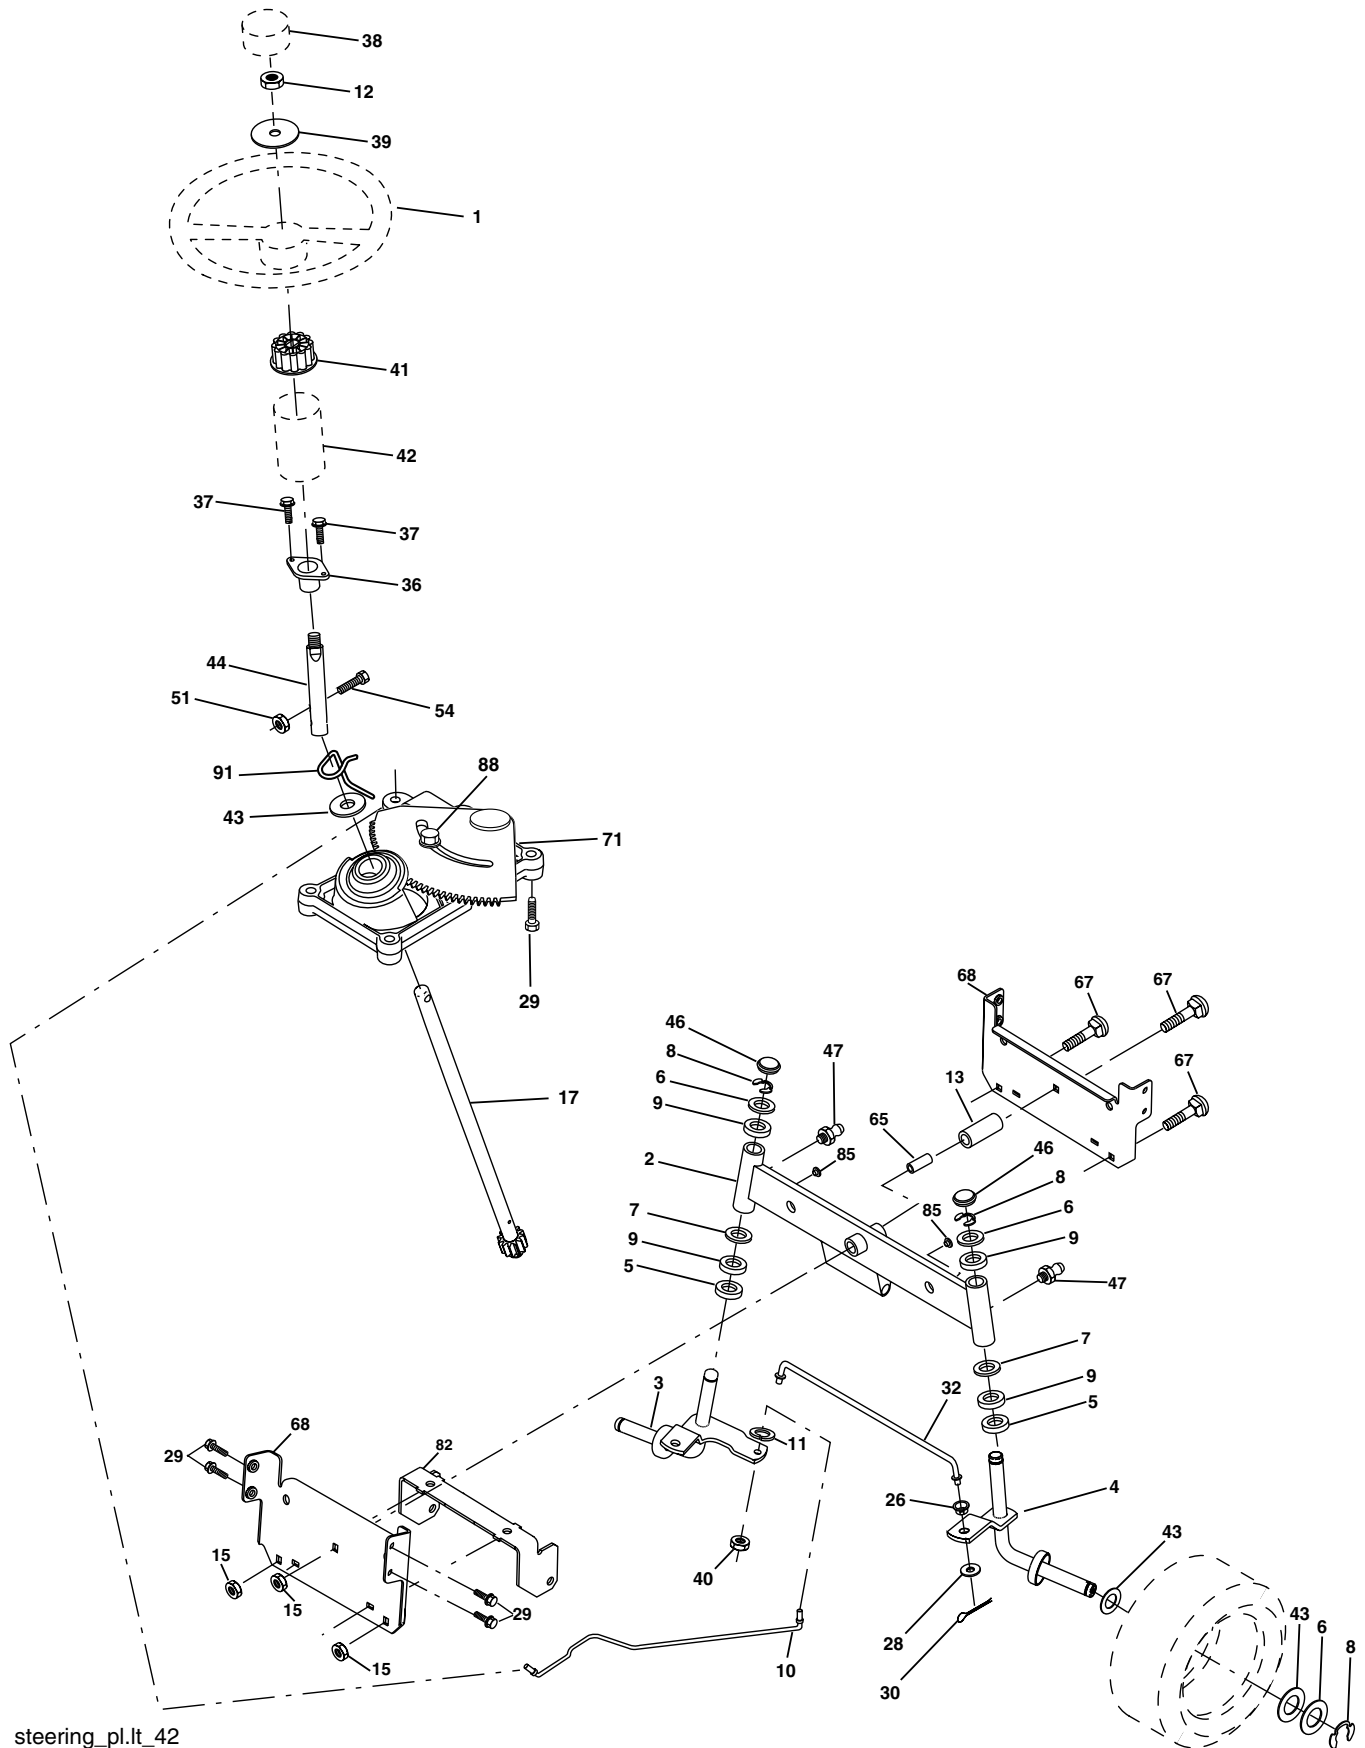

REPAIR PARTS

TRACTOR - - MODEL NUMBER WET1338B

STEERING

steering_pl.lt_42

REPAIR PARTS

TRACTOR - - MODEL NUMBER WET1338B

STEERING

KEY NO.	PART NO.	DESCRIPTION
1	140044X428	Wheel Steering
2	175131	Axle Asm
3	169840	Spindle Asm LH
4	169839	Spindle Asm RH
5	6266H	Bearing Race Thrust Harden
6	121748X	Washer 25/32 x 1-5/8 x 16 Ga
7	19272016	Washer 27/32 x 1-1/4 x 16 Ga
8	12000029	Ring Klip #t5304-75
9	3366R	Bearing Col Strg Blk
10	175121	Link Drag
11	10040600	Washer Lock Hvy Hlcl Spr 3/8
12	73940800	Nut Hex Jam Toplock 1/2-20
13	136518	Spacer earing Axle Front
15	145212	Hexflange Lock
17	180641	Shaft Asm Strg
26	126847X	Bushing Link Drag Blk LR
28	19131416	Washer 13/32 x 7/8 x 16 Ga
29	17060612	Screw 3/8-16 x 3/4
30	76020412	Pin Cotter 1/8 x 3/4 Cad
32	130465	Rod Tie Wire Form 19 75 Mech
36	155099	Bushing Strg 5/8 Id Dash
37	152927	Screw
38	140045X428	Cap Wheel Steer Ayp
39	19183812	Washer 9/16 x 2-3/8
40	7810H	Nut Lock Center 3/8-24un
41	100711L	Adaptor Wheel Strg
42	145054X428	Boot Dash Mtl Steering Blk
43	121749X	Washer 25/32 x 1 1/4 x 16 Ga
44	180640	Extension Steering
46	121232X	Cap Spindle Fr Top Blk
47	183226	Fitting Grease
51	73540400	Nut 1/4-28
54	71130420	Bolt Hex 1/4-28 x 1-1/4
65	160367	Spacer Brace Axle
67	72140618	Bolt Fin Hex 5/8-11 Unc x 2-3/4
68	169827	Brace Axle
71	175146	Steering Asm.
82	169835	Bracket Susp Chassis Front
85	133835	Fastener Christmas Tree
88	175118	Bolt Shoulder 7/16-20
91	175553	Clip Steering

NOTE: All component dimensions given in U.S. inches
1 inch = 25.4 mm.