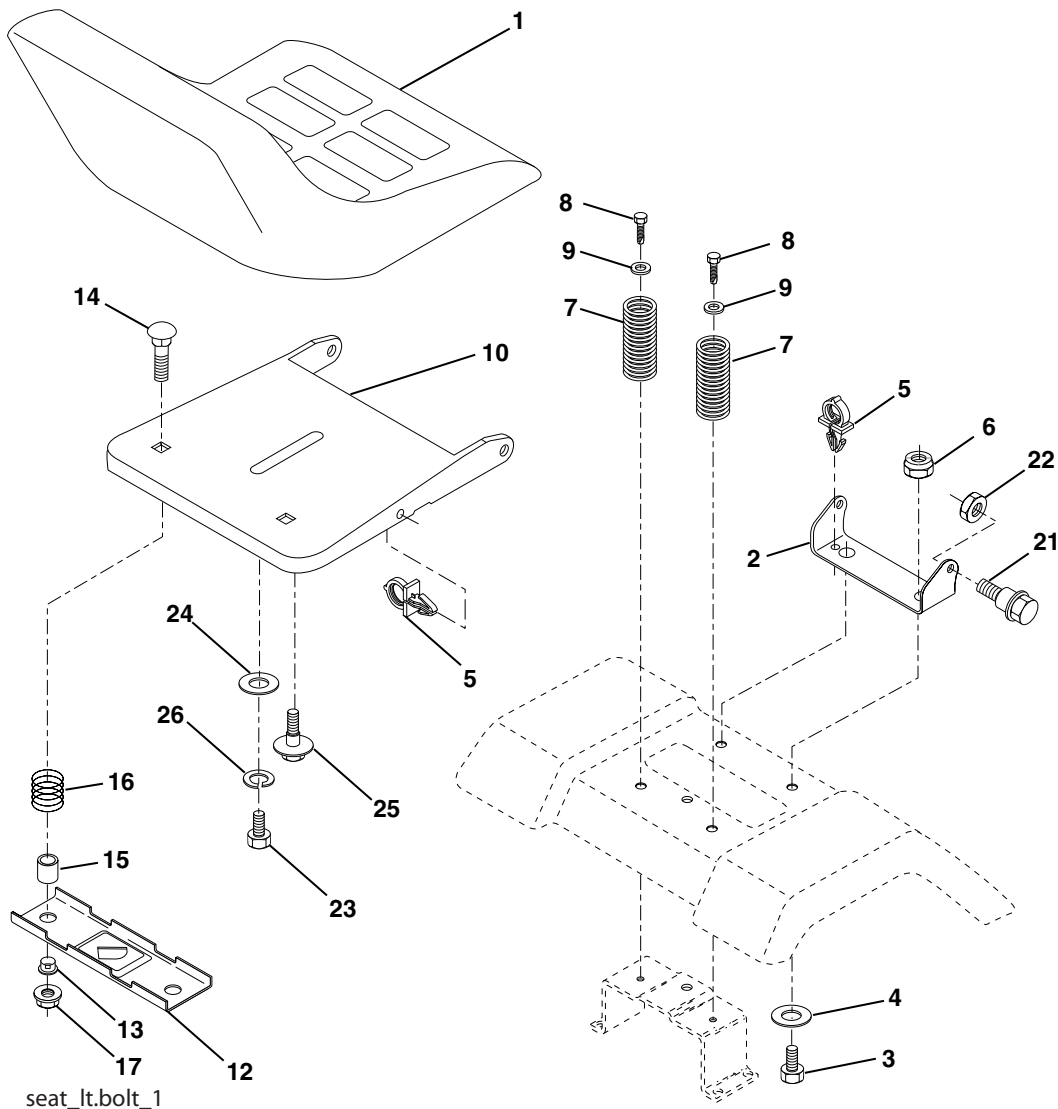

NOTE: All component dimensions given in U.S. inches
1 inch = 25.4 mm.

REPAIR PARTS

TRACTOR - - MODEL NUMBER WET1338B

ENGINE

engine-tecumseh_2

REPAIR PARTS

TRACTOR - - MODEL NUMBER WET1338B

ENGINE

KEY NO.	PART NO.	DESCRIPTION
1	170864	Control Th/ch Flag
2	17720408	Screw Hex Thd Cut 1/4-20 x 1/2
3	-----	Engine Tec OHV170 (Order parts from engine manufacturer)
4	137351	Muffler Exhaust
13	149272	Gasket Muffler
14	148456	Tube Drain Oil Easy
16	11050600	Washer Lock Ext Tooth 3/8
23	169837	Shield BRN/DBR Guard
29	137180	Kit Spark Arrestor (Flat Scrn)
31	184900	Tank Fuel Front
32	140527	Cap Asm Fuel
33	123487X	Clamp Hose
37	137040	Line Fuel 20"
38	181654	Plug Drain Oil
40	124028X	Bushing Snap Nyl Blk Fuel Line
44	17670412	Screw Thdrol 1/4-20 x 3/4
45	17000612	Screw Hex Wsh Thdrol 3/8-16
46	19091416	Washer 9/32 x 7/8 x 16 Ga
62	10040500	Washer Lock Hvy HLCL Spr. 5/16
78	17060620	Screw 3/8-16 x 1-1/4
81	73510400	Nut Keps Hex 1/4-20 Unc
85	123582X	Bolt Hex Hd Phillips

NOTE: All component dimensions given in U.S. inches
1 inch = 25.4 mm

REPAIR PARTS

TRACTOR - - MODEL NUMBER WET1338B

SEAT

seat_lt.bolt_1

KEY NO.	PART NO.	DESCRIPTION
1	127426X	Seat
2	140551	Bracket Seat Pivot
3	71110616	Bolt Hex 3/8 - 16 x 1
4	19131610	Washer 3/32 x 1 x 10Ga.
5	145006	Clip Push-In Hinged
6	73800600	Nut Lock Hex w/Ins 3/8 - 16
7	124181X	Spring Seat Cprsn 2 250 Blk Zi
8	17000616	Screw 3/8-16 x 1.5
9	19131614	Washer 13/32 x 1 x 14 Ga
10	182493	Pan Pnt Seat (Blk)
12	121246X	Bracket Pnt Mounting Switch
13	121248X	Bushing Snap Blk Nyl