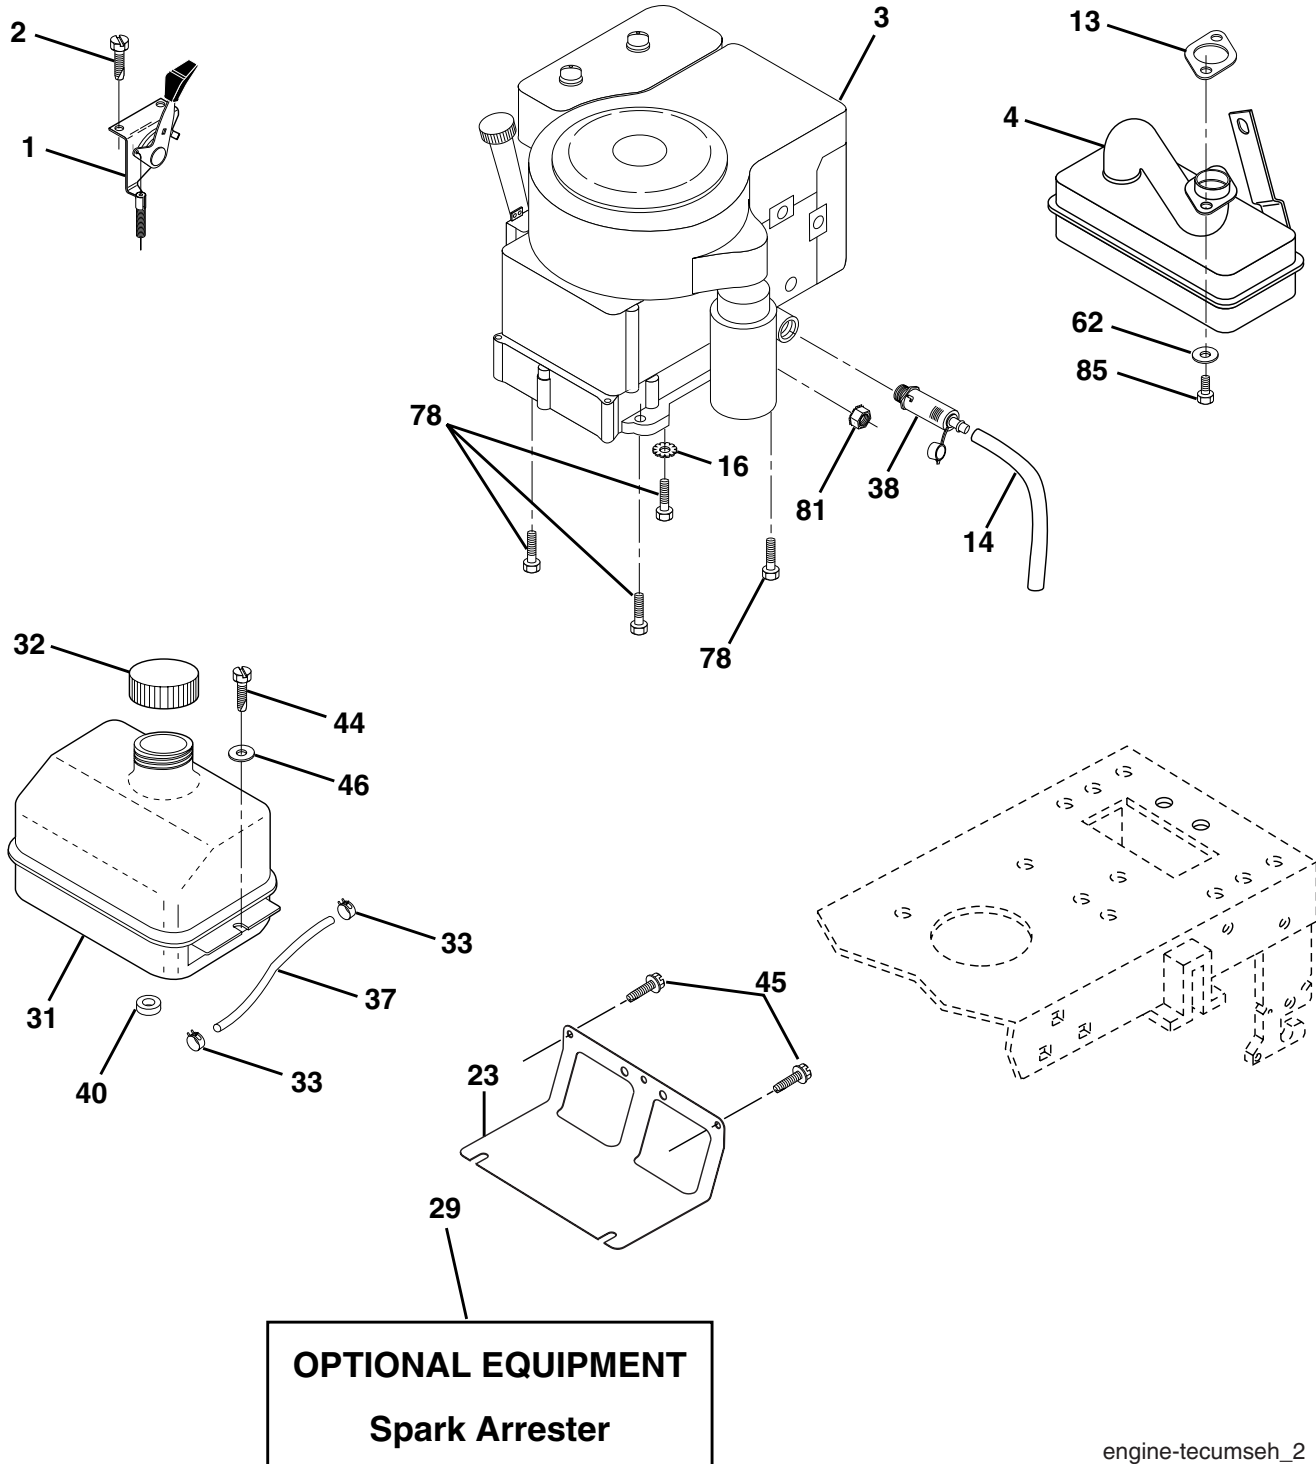

NOTE: All component dimensions given in U.S. inches
1 inch = 25.4 mm

REPAIR PARTS

TRACTOR - - MODEL NUMBER WET1338B

STEERING

steering_pl.lt_42

REPAIR PARTS

TRACTOR - - MODEL NUMBER WET1338B

STEERING

NOTE: All component dimensions given in U.S. inches
1 inch = 25.4 mm.

REPAIR PARTS

TRACTOR - - MODEL NUMBER WET1338B

ENGINE

engine-tecumseh_2

REPAIR PARTS

TRACTOR - - MODEL NUMBER WET1338B

ENGINE

NOTE: All component dimensions given in U.S. inches
1 inch = 25.4 mm

REPAIR PARTS

TRACTOR - - MODEL NUMBER WET1338B

SEAT

seat_lt.bolt_1

KEY NO.	PART NO.	DESCRIPTION
1	127426X	Seat
2	140551	Bracket Seat Pivot
3	71110616	Bolt Hex 3/8 - 16 x 1
4	19131610	Washer 3/32 x 1 x 10Ga.
5	145006	Clip Push-In Hinged
6	73800600	Nut Lock Hex w/Ins 3/8 - 16
7	124181X	Spring Seat Cprsn 2 250 Blk Zi
8	17000616	Screw 3/8-16 x 1.5
9	19131614	Washer 13/32 x 1 x 14 Ga
10	182493	Pan Pnt Seat (Blk)
12	121246X	Bracket Pnt Mounting Switch
13	121248X	Bushing Snap Blk Nyl