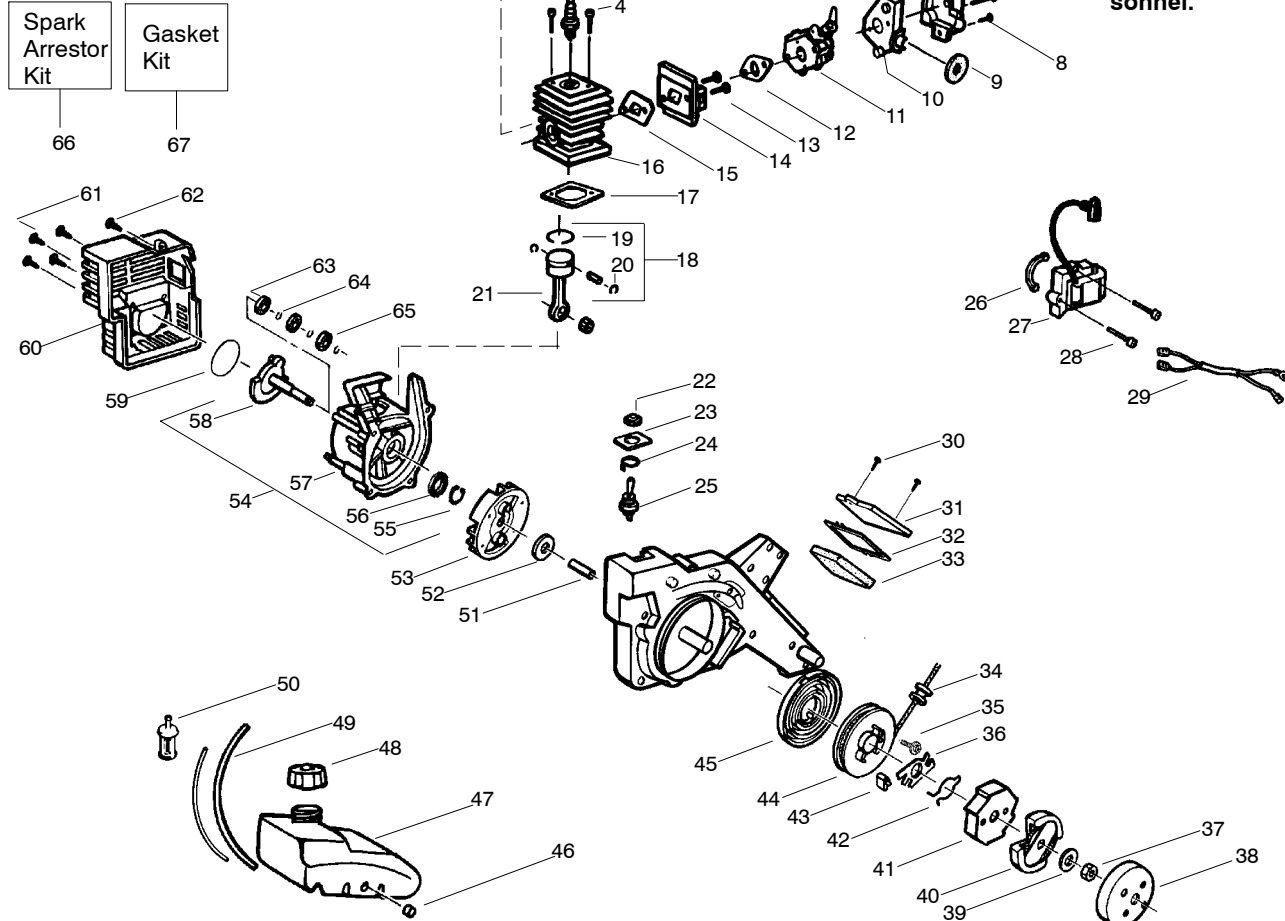

TYPE 1

Please refer to the service note at the end of the IPL before ordering parts.

WARNING
All repairs, adjustments and maintenance not described in the Operator's Manual must be performed by qualified service personnel.

Ref.	Part No.	Description	Ref.	Part No.	Description	Ref.	Part No.	Description
1.	---	Kit-Muffler (incl.#3)	23.	530053921	Plate-Switch Indicator	48.	530014347	Assy-Fuel Cap
	530069989	Old Style	24.	530037066	Terminal-Grounding	49.	530069599	Kit-Fuel Line
	530071309	New Style	25.	530053920	Assy-Ground Switch (incl. 22-24)	50.	530014815	Assy-Fuel Pick-up
2.	---	Spring-Muffler	26.	530036145	Spacer-Module	51.	530036927	Spacer-Flywheel
	530016197	Old Style	27.	530039163	Module-Ignition	52.	530015828	Washer-Flat
	530042088	New Style	28.	530015954	Screw	53.	530039149	Assy-Flywheel
3.	530036622	Plug-Spark (RCJ-8Y)	29.	530014655	Assy-Switch Wire	54.	530014906	Assy-C/shaft & C/case (incl. 55-58, & 63-65)
4.	530015953	Screw	30.	530015983	Screw	55.	530015941	Retainer-C'shaft
5.	530069913	Gasket-Carb/Bracket(kit)	31.	530036631	Cover-Air Filter	56.	530019179	Seal-Crankcase
6.	530036622	Cover-Air Box	32.	530069913	Gasket-Cover (kit)	57.	530012414	Assy-C'case (incl.56,63-65)
7.	530015887	Screw	33.	530036664	Foam-Air Filter	58.	530052344	Assy-Crankshaft
8.	530015886	Screw	34.	530037224	Eyelet	59.	530069913	Kit-Spark Arrestor (incl.5,9,12,15,17,32,59)
9.	530069913	Seal-Foam (kit)	35.	530016080	Screw	60.	530036555	Shroud
10.	952030201	Base-Air Box	36.	530042073	Cam-Starter	61.	530015810	Screw
11.	530069654	Kit-Carb. (WT308)	37.	530626605	Nut	62.	530015934	Screw
12.	530069913	Gasket-Carb.(kit)	38.	530036665	Drum-Clutch	63.	530032125	Bearing-Inner
13.	530016014	Screw	39.	530015127	Washer-Flywheel	64.	530015945	Retainer-C'case
14.	530052236	Adapter-Carb.	40.	530014832	Assy-Clutch	65.	530032124	Bearing-Outer
15.	530069913	Gasket-Cyl./Carb. (kit)	41.	530036922	Cup-Starter	66.	---	Kit-Spark Arrestor (Old Style)
16.	530069757	Kit-Cylinder	42.	530042072	Wire-Starter Dog		530069380	New Style
17.	530069913	Gasket-Cyl. (kit)	43.	530027162	Dog-Starter		530071290	Kit Gasket
18.	530069987	Kit-Piston(incl.20,pin)	44.	530069418	Kit-Starter Pulley(incl.35)		530069913	
19.	530015162	Retainer-Pin	45.	530037229	Spring-Starter			
20.	530012472	Ring-Piston	46.	530053725	Isolator-Crankcase			
21.	530069615	Kit-Conn. Rod Assy.	47.	530047878	Assy-Fuel Tank			
22.	530016038	Boot-Switch w/nut						

✓ = NEW PART NUMBER FOR THIS IPL   * = REFER TO THE SERVICE REFERENCE INDICATED FOR MORE INFORMATION. (LOCATED AT END OF IPL)
● = THESE PARTS ARE ILLUSTRATED FOR CLARITY. ORDER COMPLETE ASSEMBLY.