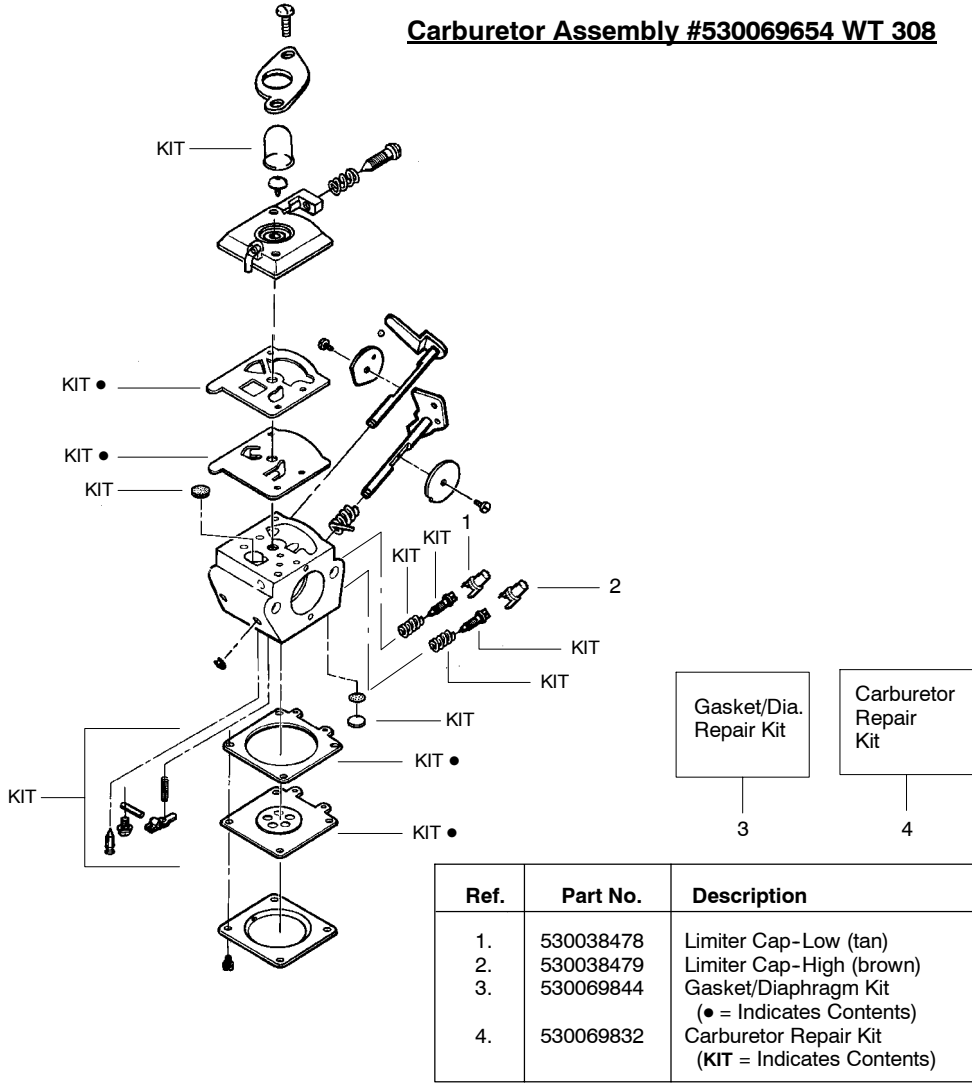

TYPE 1 & 2

Please refer to the service note at the end of the IPL before ordering parts.

Carburetor Assembly #530069654 WT 308

Ref.	Part No.	Description
1.	530038478	Limiter Cap-Low (tan)
2.	530038479	Limiter Cap-High (brown)
3.	530069844	Gasket/Diaphragm Kit (● = Indicates Contents)
4.	530069832	Carburetor Repair Kit (KIT = Indicates Contents)

Kit - Carburetor Assembly No. 530071634 - WT-630

Note: No Repair kits are available for this carburetor, please order the complete assembly part number 530-071634 (WT-630)

✓ = NEW PART NUMBER FOR THIS IPL   ★ = REFER TO THE SERVICE REFERENCE INDICATED FOR MORE INFORMATION. (LOCATED AT END OF IPL)
● = THESE PARTS ARE ILLUSTRATED FOR CLARITY. ORDER COMPLETE ASSEMBLY.