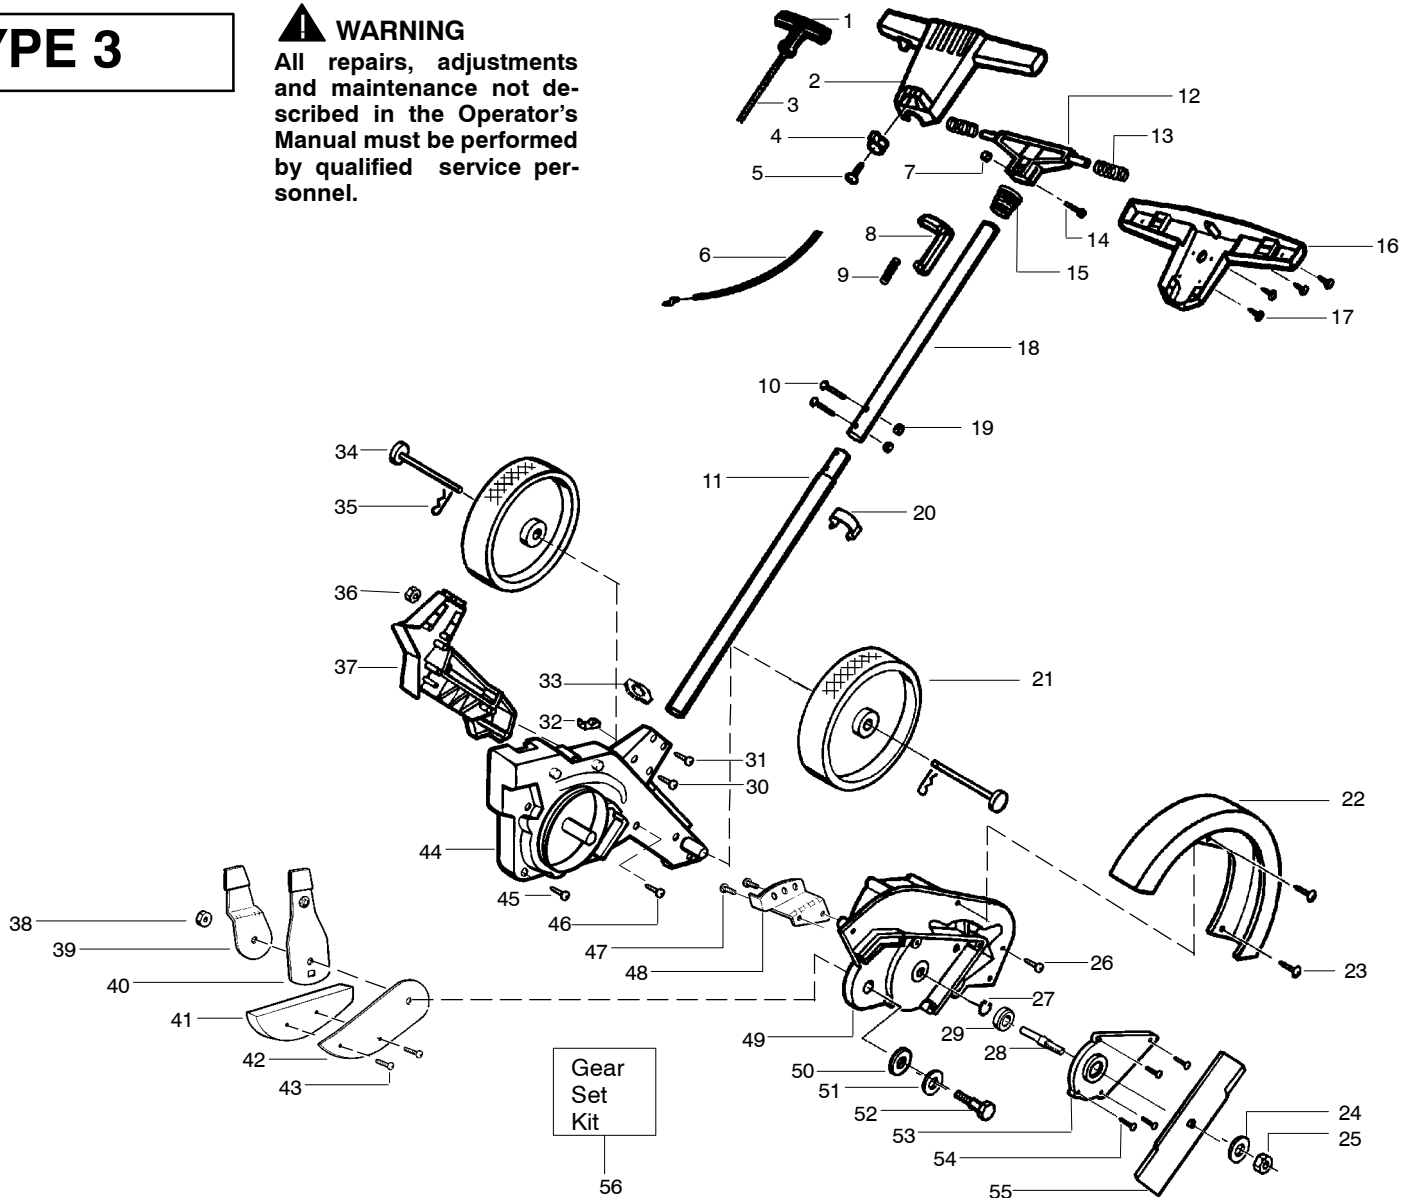

TYPE 3

⚠ WARNING
All repairs, adjustments and maintenance not described in the Operator's Manual must be performed by qualified service personnel.

Ref.	Part No.	Description	Ref.	Part No.	Description	Ref.	Part No.	Description
1.	530027569	Handle-Starter	22.	530095629	Shield-Front Blade	41.	530054071	Foot-Skid
2.	530036677	Handle-Upper	23.	530015843	Screw	42.	530053501	Arm-Swing
3.	530069421	Kit-Rope	24.	530016281	Washer-Belleville	43.	530015814	Screw
4.	530036985	Eyelet-Handle	25.	530016032	Nut	44.	530057597	Housing-Fan
5.	530015241	Screw	26.	530015770	Screw	45.	530016386	Screw
6.	530036674	Assy-Throttle Cable	27.	530037625	Retainer Ring-Flat	46.	530015940	Screw
7.	530015768	Locknut	28.	530095070	Shaft-Output	47.	530015814	Screw
8.	530036673	Trigger-Throttle	29.	530016042	Washer-Thrust	48.	530053544	Plate-Back
9.	530036982	Spring-Throttle	30.	530015886	Screw	49.	530053626	Assy-Gear Box
10.	530015999	Bolt-Shoulder Tube	31.	530015774	Screw	50.	530016040	Washer-Bolt Adjust
11.	530095103	Tube-Lower Handle	32.	530015922	Nut-Speed	51.	530016280	Washer-Wave
12.	530036983	Coupling-Handle	33.	530019199	Gasket-Tube	52.	530016275	Bolt-Shoulder
13.	530036981	Spring-Isolator	34.	530015997	Pin-Axle	53.	530037367	Assy-Bearing Holder
14.	530015774	Screw	35.	530016002	Bridge-Pin	54.	530015814	Screw
15.	530036984	Spring-Handle	36.	530015768	Locknut	55.	530095086	Blade
16.	530036676	Handle-Lower	37.	530057602	Cover-Axle	56.	530071258	Kit-Gear Set
17.	530016273	Screw	38.	530016063	Nut-Swing Arm	Not Shown		
18.	530095104	Tube-Upper Handle	39.	n/a	Lever-Limiter	530088959		Manual (type 1)
19.	530015768	Locknut	40.	530053792	Assy-Lever Adjustment	530163408		Manual (type 2 & 3)
20.	530015982	Clamp-Cable				530031111		Wrench-Hex 5/32
21.	530095663	Wheel-Rear						

✓ = NEW PART NUMBER FOR THIS IPL   * = REFER TO THE SERVICE REFERENCE INDICATED FOR MORE INFORMATION. (LOCATED AT END OF IPL)
● = THESE PARTS ARE ILLUSTRATED FOR CLARITY. ORDER COMPLETE ASSEMBLY.