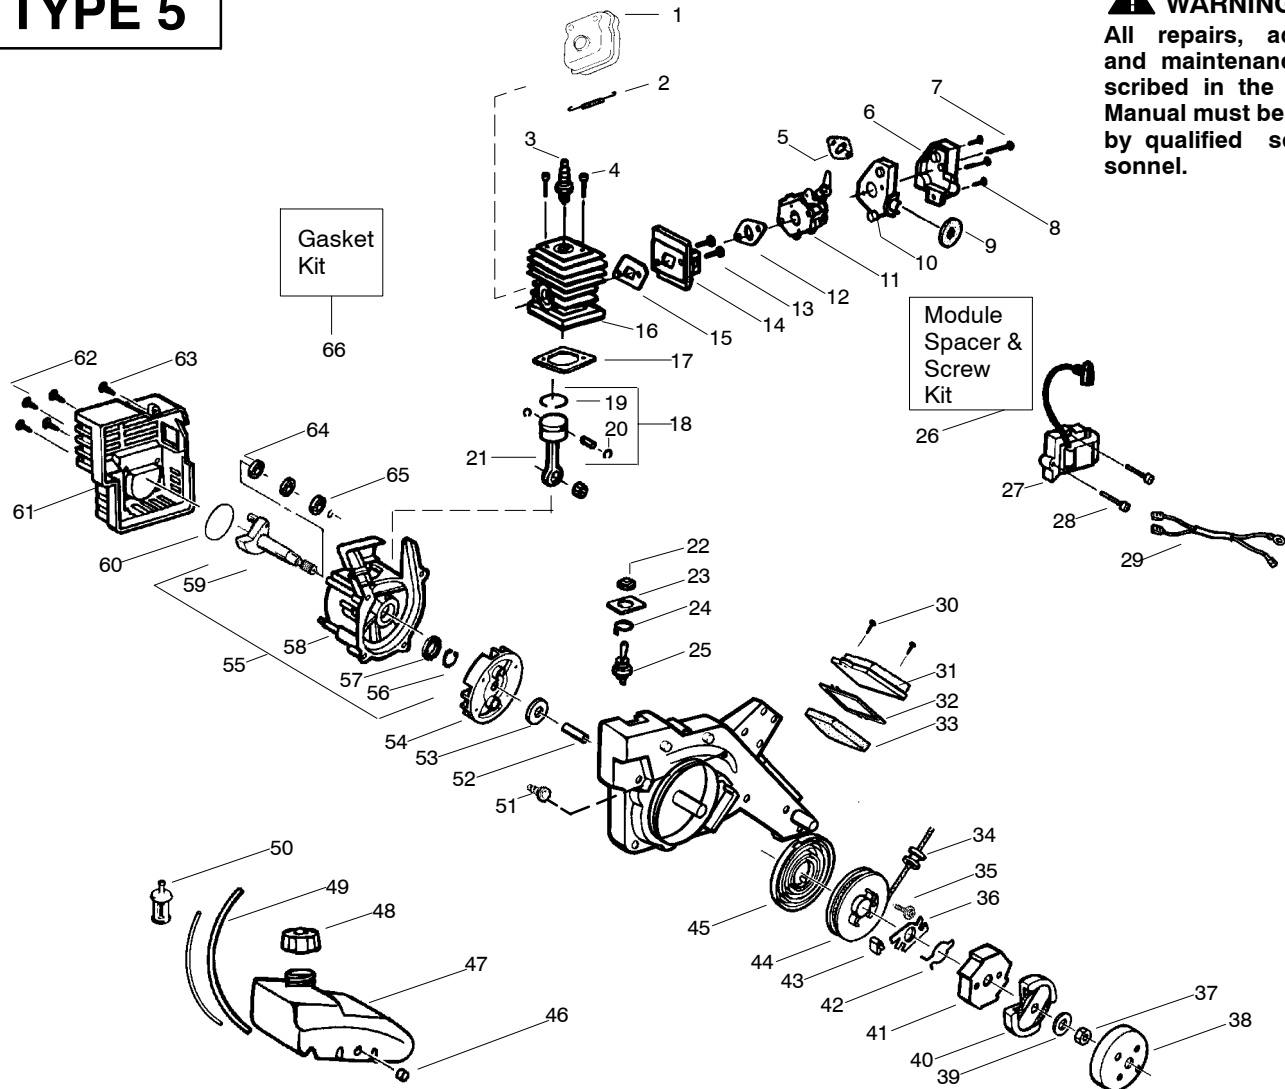

TYPE 5

⚠ WARNING
All repairs, adjustments and maintenance not described in the Operator's Manual must be performed by qualified service personnel.

Ref.	Part No.	Description	Ref.	Part No.	Description	Ref.	Part No.	Description
1.	530071396	Kit-Muffler (incl.#2)	24.	530037066	Terminal-Grounding	47.	530058782	Assy-Fuel Tank (incl. 48,49,50)
2.	530042088	Spring-Muffler	25.	530053920	Assy-Ground Switch (incl. 22-24)	48.	530014347	Assy-Fuel Cap
3.	952030249	Plug-Spark (RCJ-6Y)	26.	530071731	Kit-Mod. spacer/screw	49.	530069599	Kit-Fuel Line
4.	530015953	Screw	27.	530039163	Module-Ignition	50.	530095646	Assy-Fuel Pick-up
5.	530071611	Gasket-Carb/Bracket(kit)	28.	530016357	Screw	51.	530057308	Clip-Pine Tree
6.	530036622	Cover-Air Box	29.	530014655	Assy-Switch Wire	52.	530036927	Spacer-Flywheel
7.	530015887	Screw	30.	530015983	Screw	53.	530015828	Washer-Flat
8.	530015886	Screw	31.	530057612	Cover-Air Filter	54.	530057751	Assy-Flywheel
9.	530071611	Seal-Foam (kit)	32.	530071611	Gasket-Cover (kit)	55.	545053001	Assy-C/shaft & C/case (incl. 56,58,59)
10.	530036626	Base-Air Box	33.	530057034	Foam-Air Filter	56.	530015941	Retainer-C'shaft
11.	530071634	Kit-Carb. (Wt-630)	34.	530037224	Eyelet	57.	530019264	Seal
12.	530071611	Gasket-Carb. (kit)	35.	530015882	Screw	58.	545050501	Assy-C'case (incl.57,64,65)
13.	530016014	Screw	36.	530042073	Cam-Starter	59.	530014864	Assy-Crankshaft
14.	530057618	Adapter-Carb.	37.	530626605	Nut	60.	530071611	O-ring-c'case/shrd (kit)
15.	530071611	Gasket-Cyl./Carb. (kit)	38.	530036665	Drum-Clutch	61.	530057607	Shroud
16.	530012482	Cylinder	39.	530015127	Washer-Flywheel	62.	530016386	Screw
17.	530071611	Gasket-Cyl. (kit)	40.	530014832	Assy-Clutch	63.	530016349	Screw
18.	530071476	Kit-Piston(incl.19,20)	41.	530036922	Cup-Starter	64.	530032125	Bearing-Inner
19.	530012472	Ring-Piston	42.	530042072	Wire-Starter Dog	65.	530055728	Bearing-Outer
20.	530015162	Retainer-Pin	43.	530027162	Dog-Starter	66.	530071611	Kit Gasket (incl.5,9,12,15,17,32,60)
21.	530069945	Kit-Conn. Rod Assy.	44.	530069418	Kit-Starter Pulley(incl.35)			
22.	530016038	Boot-Switch w/nut	45.	530037229	Spring-Starter			
23.	530053921	Plate-Switch Indicator	46.	530053725	Isolator-Crankcase			

✓ = NEW PART NUMBER FOR THIS IPL   * = REFER TO THE SERVICE REFERENCE INDICATED FOR MORE INFORMATION. (LOCATED AT END OF IPL)
● = THESE PARTS ARE ILLUSTRATED FOR CLARITY. ORDER COMPLETE ASSEMBLY.