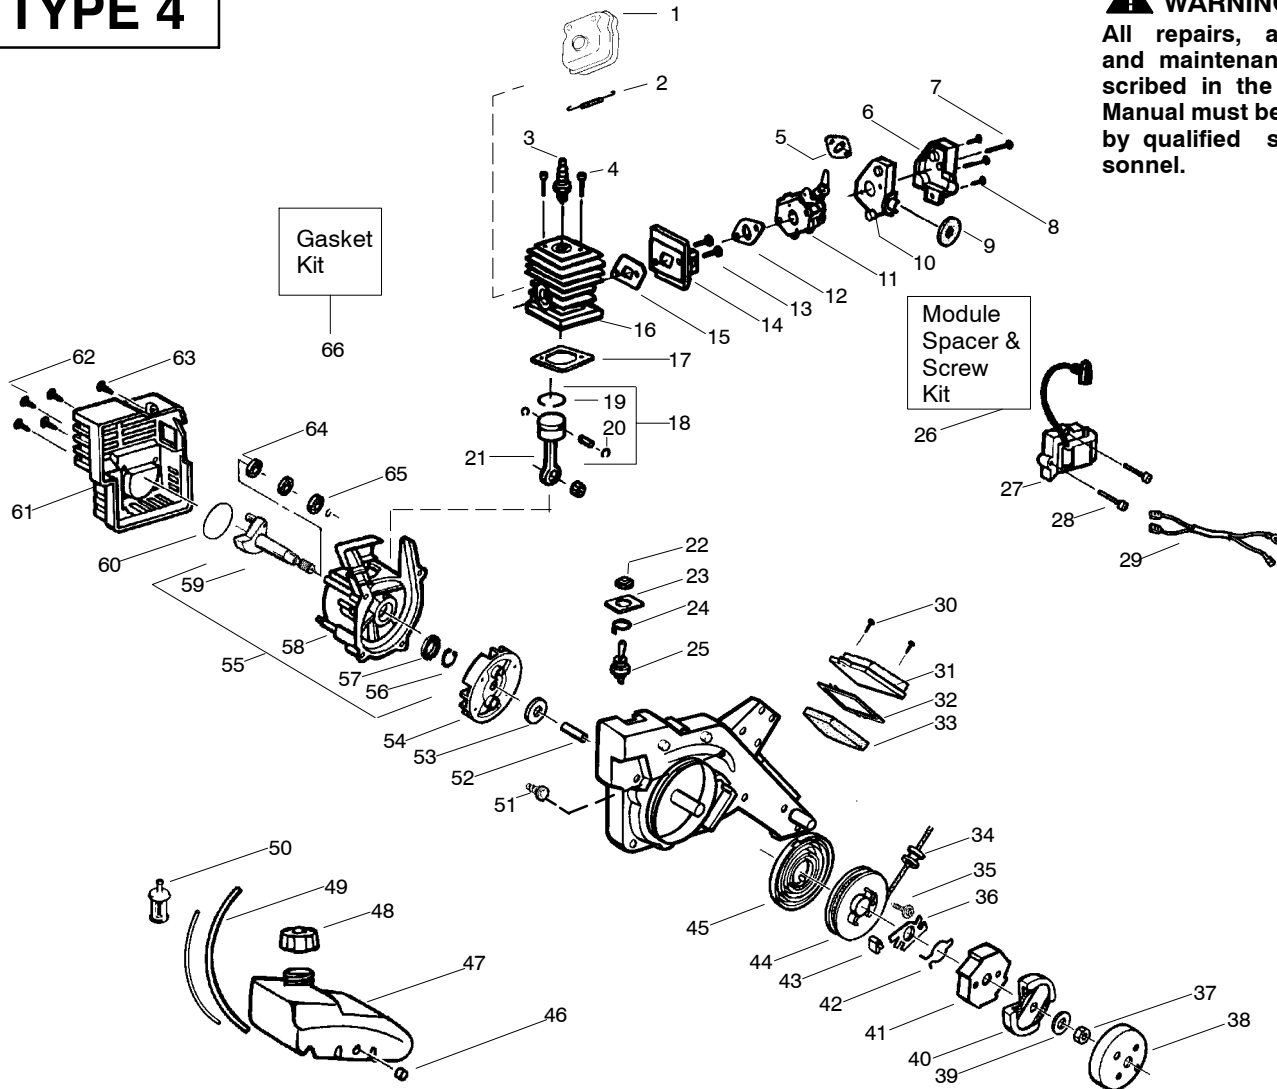

TYPE 4

⚠ WARNING
All repairs, adjustments and maintenance not described in the Operator's Manual must be performed by qualified service personnel.

Ref.	Part No.	Description	Ref.	Part No.	Description	Ref.	Part No.	Description
1.	530071396	Kit-Muffler (incl.#2)	24.	530037066	Terminal-Grounding	47.	530058782	Assy-Fuel Tank (incl. 48,49,50)
2.	530042088	Spring-Muffler	25.	530053920	Assy-Ground Switch (incl. 22-24)	48.	530014347	Assy-Fuel Cap
3.	952030249	Plug-Spark (RCJ-6Y)	26.	530071731	Kit-Mod. spacer/screw	49.	530069599	Kit-Fuel Line
4.	530015953	Screw	27.	530039163	Module-Ignition	50.	530095646	Assy-Fuel Pick-up
5.	530071611	Gasket-Carb/Bracket(kit)	28.	530016357	Screw	51.	530057308	Clip-Pine Tree
6.	530036622	Cover-Air Box	29.	530014655	Assy-Switch Wire	52.	530036927	Spacer-Flywheel
7.	530015887	Screw	30.	530015983	Screw	53.	530015828	Washer-Flat
8.	530015886	Screw	31.	530057612	Cover-Air Filter	54.	530057751	Assy-Flywheel
9.	530071611	Seal-Foam (kit)	32.	530071611	Gasket-Cover (kit)	55.	530071728	Assy-C/shaft & C/case (incl. 56,58,59)
10.	530036626	Base-Air Box	33.	530057034	Foam-Air Filter	56.	530015941	Retainer-C'shaft
11.	530071634	Kit-Carb. (Wt-630)	34.	530037224	Eyelet	57.	530019264	Screw
12.	530071611	Gasket-Carb.(kit)	35.	530015882	Screw	58.	530012509	Assy-C'case (incl.57,64,65)
13.	530016014	Screw	36.	530042073	Cam-Starter	59.	530014864	Assy-Crankshaft
14.	530057618	Adapter-Carb.	37.	530626605	Nut	60.	530071611	O-ring-c'case/shrd (kit)
15.	530071611	Gasket-Cyl./Carb. (kit)	38.	530036665	Drum-Clutch	61.	530057607	Shroud
16.	530012482	Cylinder	39.	530015127	Washer-Flywheel	62.	530016386	Screw
17.	530071611	Gasket-Cyl. (kit)	40.	530014832	Assy-Clutch	63.	530016349	Screw
18.	530071476	Kit-Piston(incl.19,20)	41.	530036922	Cup-Starter	64.	530032125	Bearing-Inner
19.	530012472	Ring-Piston	42.	530042072	Wire-Starter Dog	65.	530055728	Bearing-Outer
20.	530015162	Retainer-Pin	43.	530027162	Dog-Starter	66.	530071611	Kit Gasket (incl.5,9,12,15,17,32,60)
21.	530069945	Kit-Conn. Rod Assy.	44.	530069418	Kit-Starter Pulley(incl.35)			
22.	530016038	Boot-Switch w/nut	45.	530037229	Spring-Starter			
23.	530053921	Plate-Switch Indicator	46.	530053725	Isolator-Crankcase			

✓ = NEW PART NUMBER FOR THIS IPL   * = REFER TO THE SERVICE REFERENCE INDICATED FOR MORE INFORMATION. (LOCATED AT END OF IPL)
● = THESE PARTS ARE ILLUSTRATED FOR CLARITY. ORDER COMPLETE ASSEMBLY.