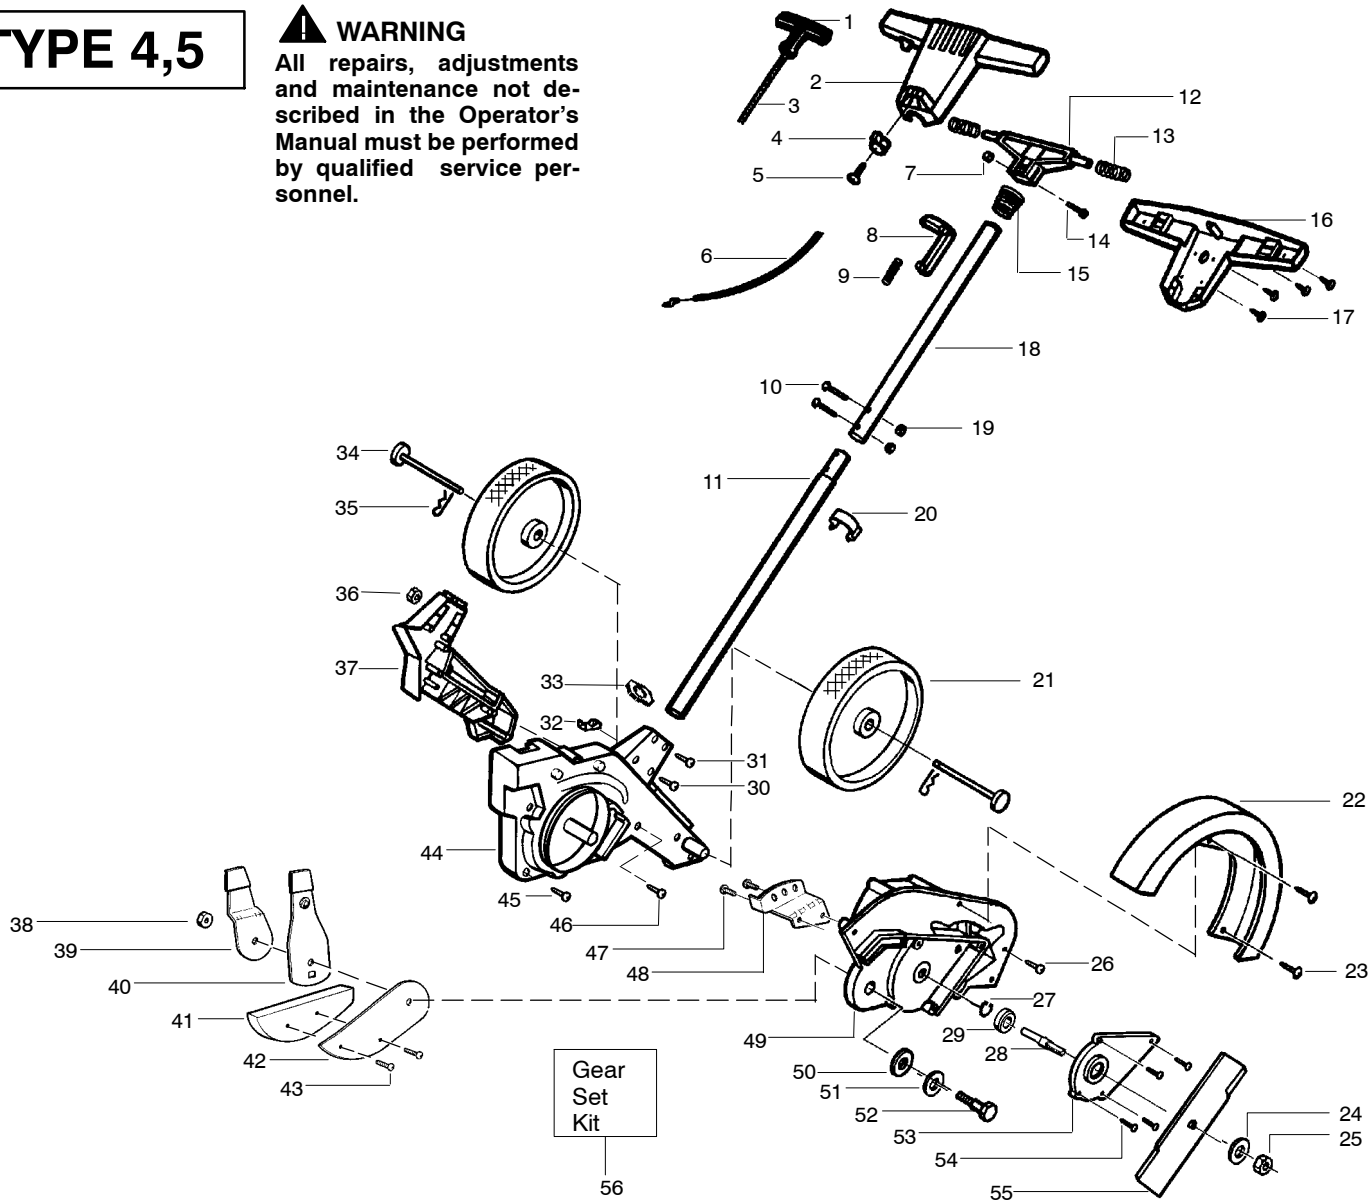

TYPE 4,5

⚠ WARNING
All repairs, adjustments and maintenance not described in the Operator's Manual must be performed by qualified service personnel.

Ref.	Part No.	Description	Ref.	Part No.	Description	Ref.	Part No.	Description
1.	530027569	Handle-Starter	22.	530095629	Shield-Front Blade	41.	530054071	Foot-Skid
2.	530036677	Handle-Upper	23.	530015843	Screw	42.	530053501	Arm-Swing
3.	530069421	Kit-Rope	24.	530016281	Washer-Belleville	43.	530015814	Screw
4.	530036985	Eyelet-Handle	25.	530016032	Nut	44.	530071989	Kit-Axle Cover/Fan Hsg
5.	530015241	Screw	26.	530016406	Screw	45.	530016386	Screw
6.	530036674	Assy-Throttle Cable	27.	530037625	Retainer Ring-Flat	46.	530015940	Screw
7.	530015768	Locknut	28.	530095070	Shaft-Output	47.	530015814	Screw
8.	530036673	Trigger-Throttle	29.	530016042	Washer-Thrust	48.	530053544	Plate-Back
9.	530036982	Spring-Throttle	30.	530015886	Screw	49.	530053626	Assy-Gear Box
10.	530015999	Bolt-Shoulder Tube	31.	530015774	Screw	50.	530016040	Washer-Bolt Adjust
11.	530095103	Tube-Lower Handle	32.	530015922	Nut-Speed	51.	530016280	Washer-Wave
12.	530036983	Coupling-Handle	33.	530019199	Gasket-Tube	52.	530016275	Bolt-Shoulder
13.	530036981	Spring-Isolator	34.	530015997	Pin-Axle	53.	530037367	Assy-Bearing Holder
14.	530015774	Screw	35.	530016002	Bridge-Pin	54.	530015814	Screw
15.	530036984	Spring-Handle	36.	530015768	Locknut	55.	530095086	Blade
16.	530036676	Handle-Lower	37.	530071989	Kit-Axle Cover/Fan Hsg	56.	530071258	Kit-Gear Set
17.	530016273	Screw	38.	530016063	Nut-Swing Arm			Not Shown
18.	530095104	Tube-Upper Handle	39.	n/a	Lever-Limiter	530088959		Manual (type 1)
19.	530015768	Locknut	40.	530053792	Assy-Lever Adjustment	545186731		Manual (type 2,3,4)
20.	530015982	Clamp-Cable				530031111		Wrench-Hex 5/32
21.	530095663	Wheel-Rear						

✓ = NEW PART NUMBER FOR THIS IPL   * = REFER TO THE SERVICE REFERENCE INDICATED FOR MORE INFORMATION. (LOCATED AT END OF IPL)
● = THESE PARTS ARE ILLUSTRATED FOR CLARITY. ORDER COMPLETE ASSEMBLY.