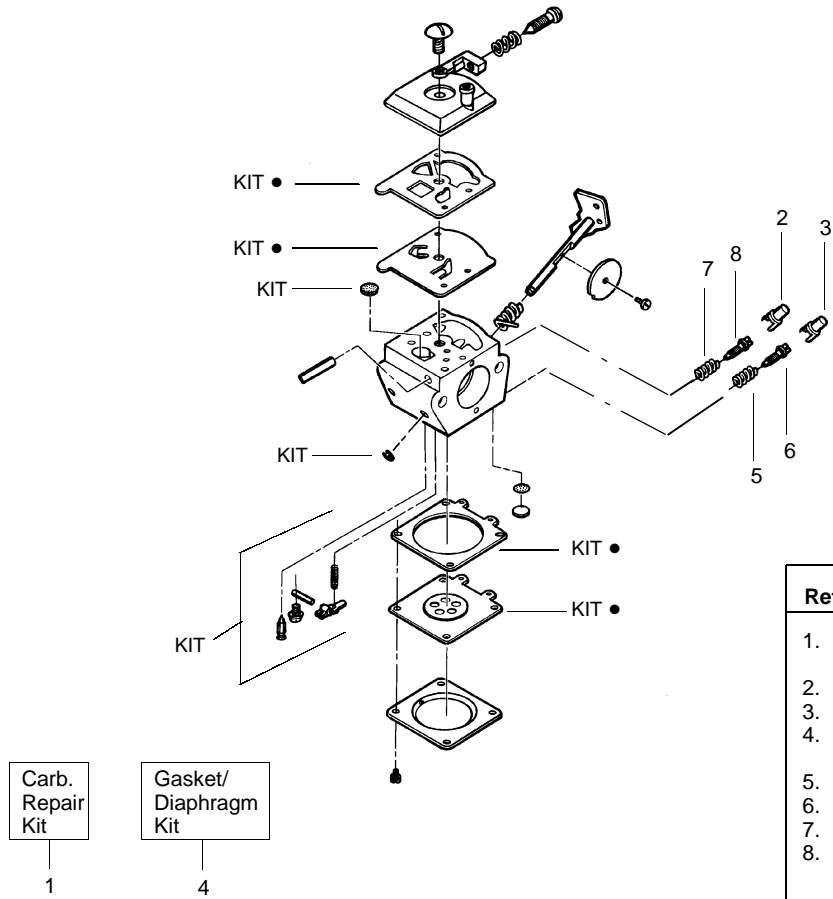

✓ = NEW PART NUMBER FOR THIS IPL * = REFER TO THE SERVICE REFERENCE INDICATED FOR MORE INFORMATION. (LOCATED AT END OF IPL)
 ● = THESE PARTS ARE ILLUSTRATED FOR CLARITY. ORDER COMPLETE ASSEMBLY.

PARTS LIST NO. 530084516		WEED EATER® PARTS LIST	MODEL(s) BC24W
DATE 7/30/01	REPLACES 530084516-7/17/00		NOTE: Illustration may differ from actual model due to design changes

✓ = NEW PART NUMBER FOR THIS IPL

★ = REFER TO THE SERVICE REFERENCE INDICATED FOR MORE INFORMATION. (LOCATED AT END OF IPL)

Carburetor Assembly No. 530069998

Ref.	Part No.	Description
1.	530069829	Carburetor Repair Kit (KIT= Indicates Contents)
2.	530038318	Limiter Cap (High-Red)
3.	530038317	Limiter Cap (Low-Blue)
4.	530069844	Gasket/Diaphragm Kit (●=Indicates Contents)
5.	530035293	Needle Spring-Low Speed
6.	530035433	Needle-Low Speed
7.	530035295	Needle Spring-High Speed
8.	530035388	Needle-High Speed