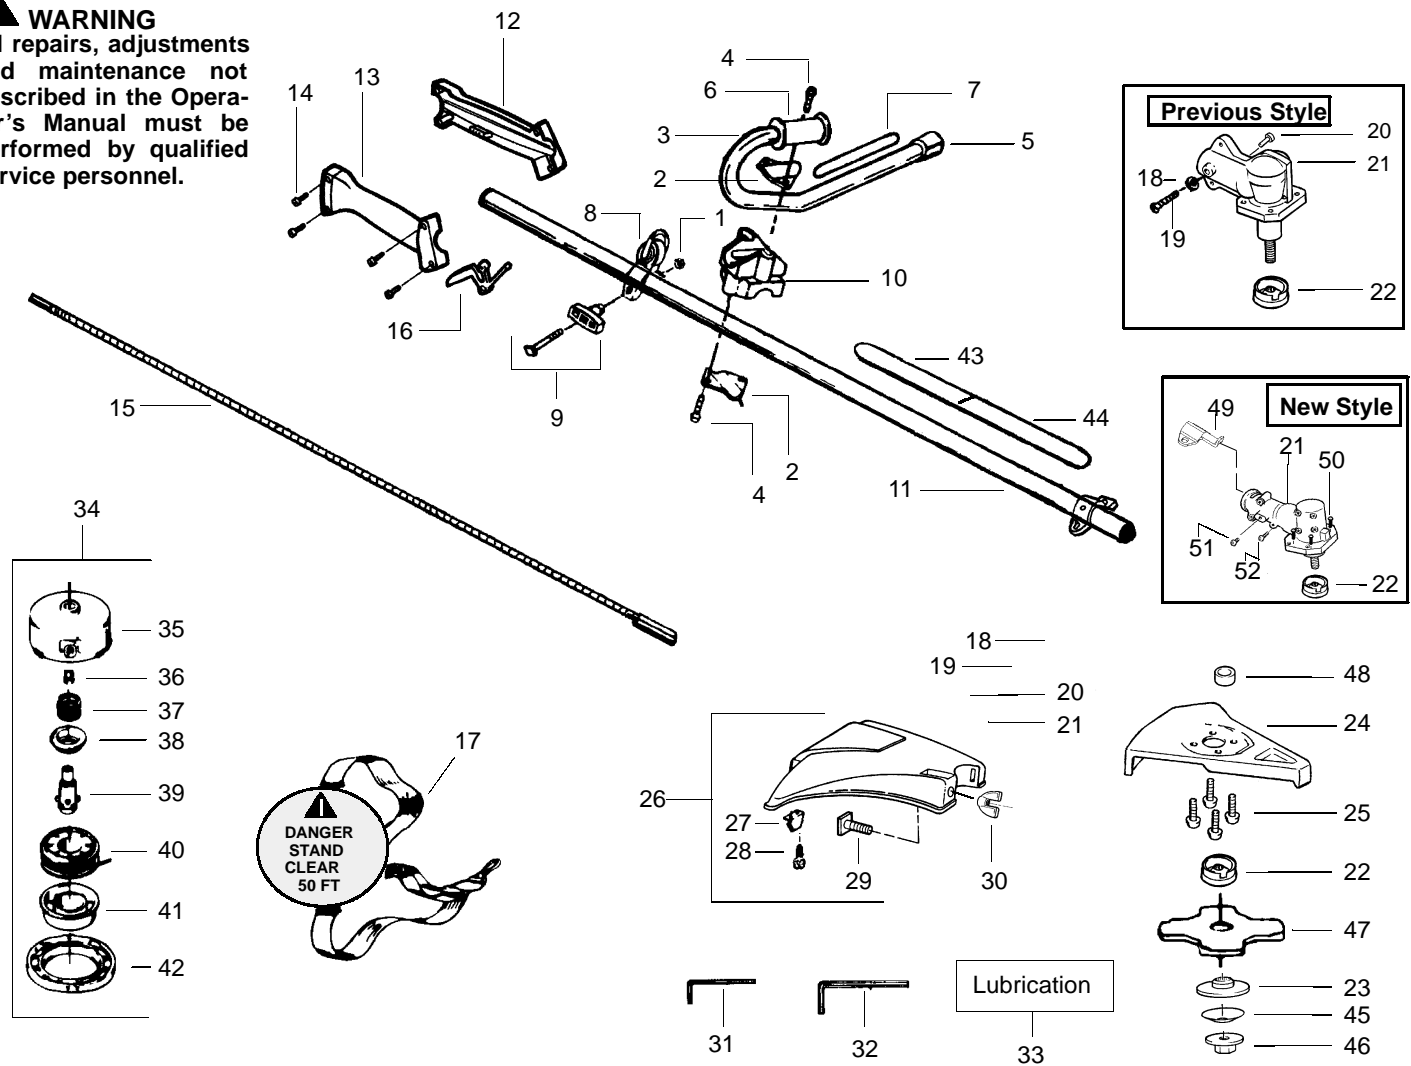

PARTS LIST NO. 530084516		WEED EATER® PARTS LIST	MODEL(S) BC24W
DATE 7/30/01	REPLACES 530084516-7/17/00		Note: Illustration may differ from actual model due to design changes

WARNING
All repairs, adjustments and maintenance not described in the Operator's Manual must be performed by qualified service personnel.

✓ = NEW PART NUMBER FOR THIS IPL * = REFER TO THE SERVICE REFERENCE INDICATED FOR MORE INFORMATION. (LOCATED AT END OF IPL)
 ● = THESE PARTS ARE ILLUSTRATED FOR CLARITY. ORDER COMPLETE ASSEMBLY.

PARTS LIST NO. 530084516		WEED EATER® PARTS LIST	MODEL(s) BC24W
DATE 7/30/01	REPLACES 530084516-7/17/00		NOTE: Illustration may differ from actual model due to design changes