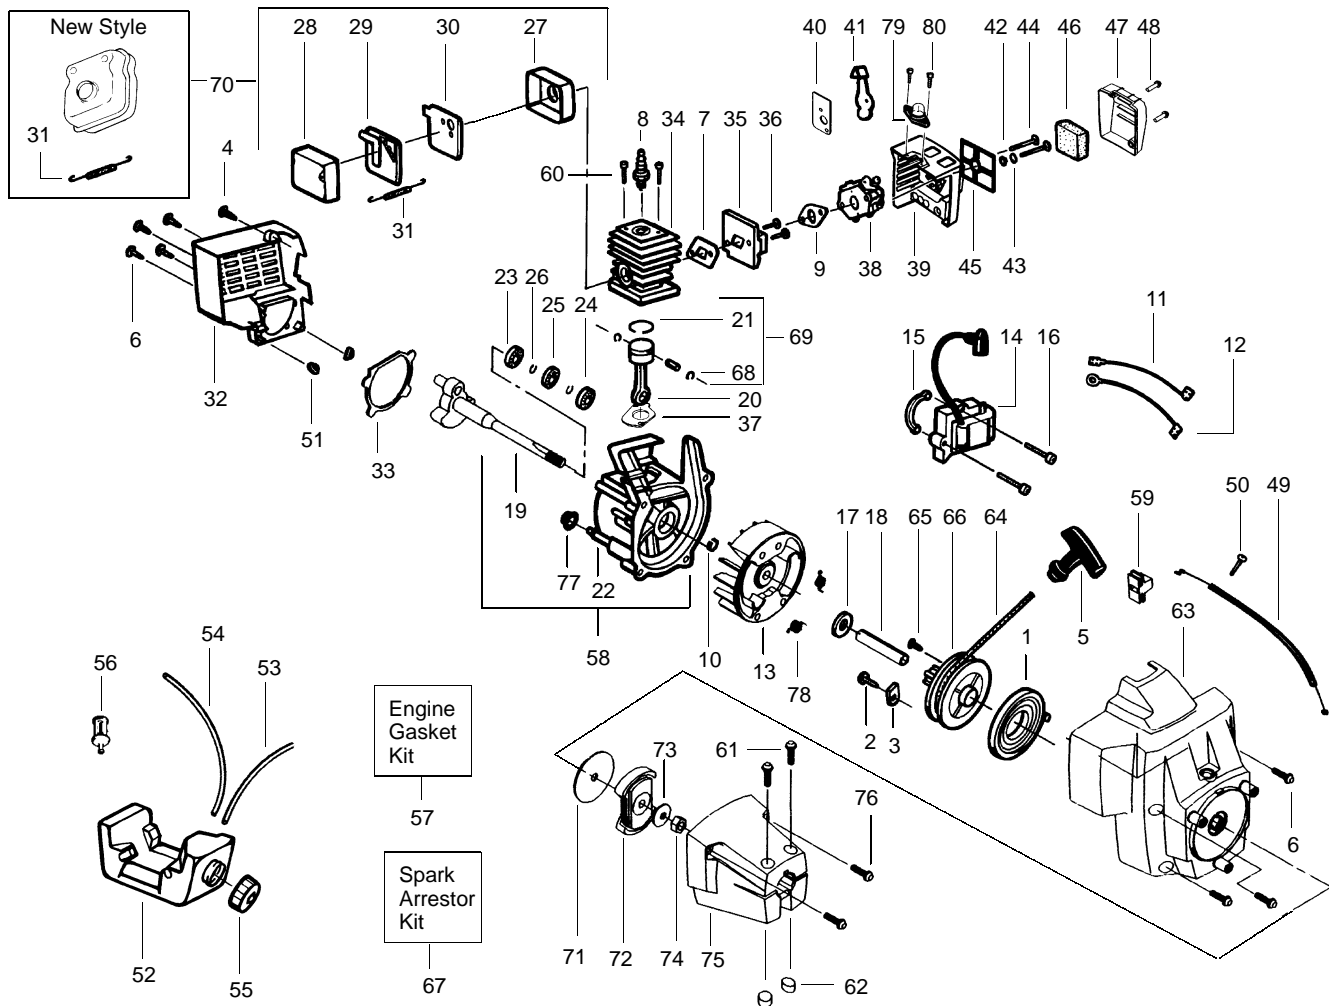

PARTS LIST NO. 530084516		WEED EATER® PARTS LIST	MODEL(S) BC24W
DATE 7/30/01	REPLACES 530084516-7/17/00		Note: Illustration may differ from actual model due to design changes

WARNING
All repairs, adjustments and maintenance not described in the Operator's Manual must be performed by qualified service personnel.

✓ = NEW PART NUMBER FOR THIS IPL * = REFER TO THE SERVICE REFERENCE INDICATED FOR MORE INFORMATION. (LOCATED AT END OF IPL)
 ● = THESE PARTS ARE ILLUSTRATED FOR CLARITY. ORDER COMPLETE ASSEMBLY.

PARTS LIST NO. 530084516		WEED EATER® PARTS LIST	MODEL(s) BC24W
DATE 7/30/01	REPLACES 530084516-7/17/00		NOTE: Illustration may differ from actual model due to design changes