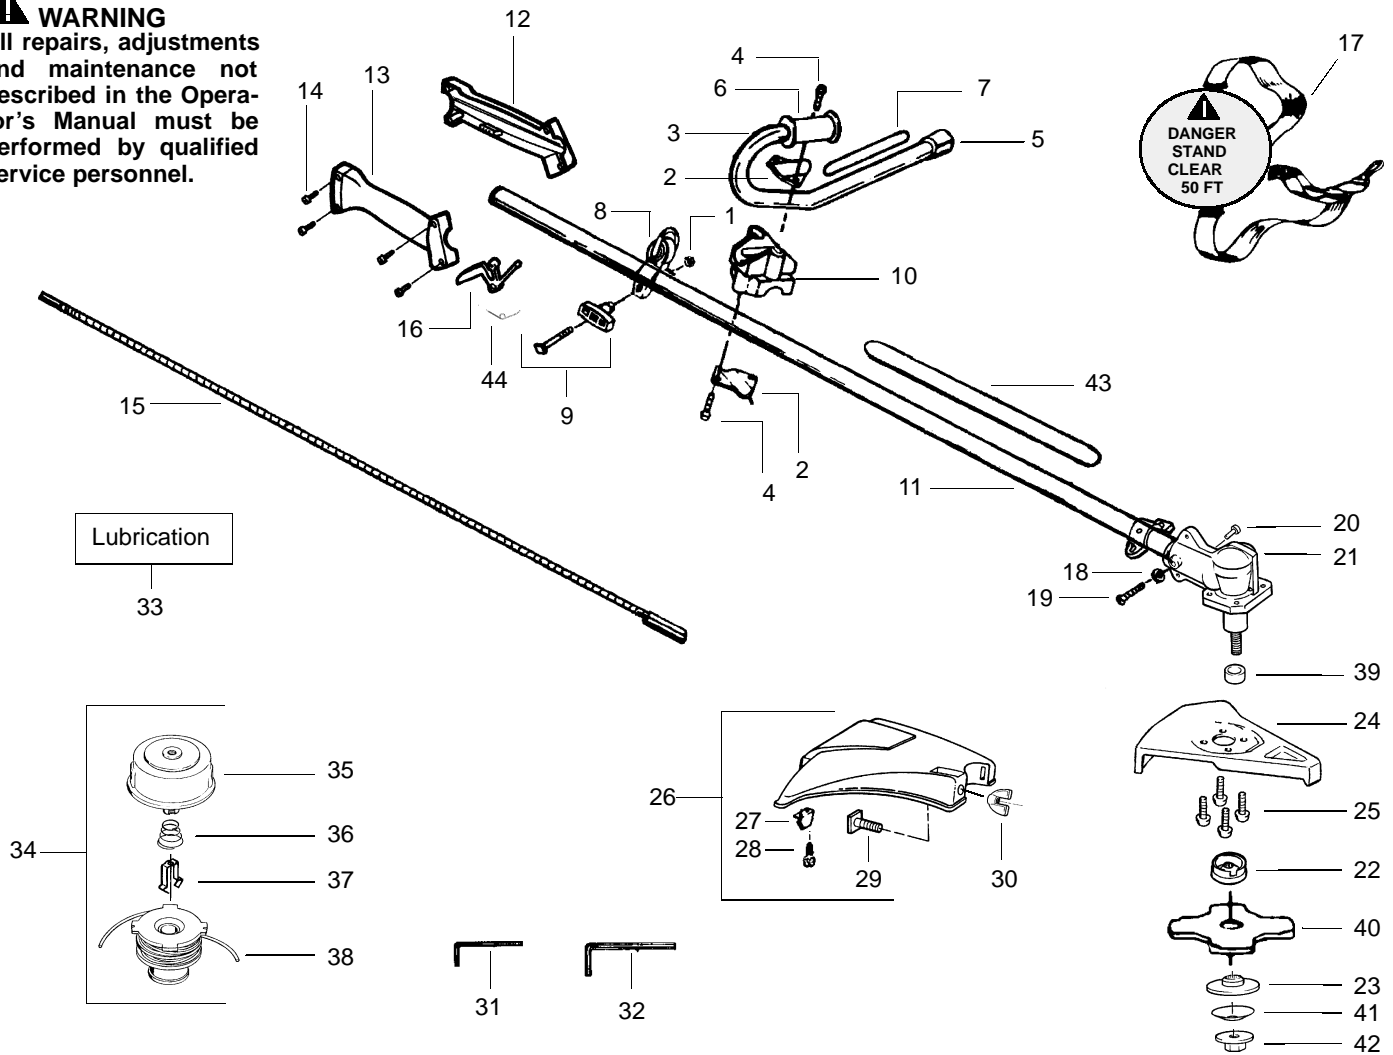

PARTS LIST NO. 530087791		WEED EATER® PARTS LIST	MODEL(s) BC2400
DATE 6/25/01	REPLACES 530087791-9/9/999		NOTE: Illustration may differ from actual model due to design changes

WARNING
All repairs, adjustments and maintenance not described in the Operator's Manual must be performed by qualified service personnel.

✓ = NEW PART NUMBER FOR THIS IPL

* = REFER TO THE SERVICE REFERENCE INDICATED FOR MORE INFORMATION. (LOCATED AT END OF IPL)

PARTS LIST NO. 530087791		WEED EATER® PARTS LIST	MODEL(s) BC2400
DATE 6/25/01	REPLACES 530087791-9/9/999		Note: Illustration may differ from actual model due to design changes