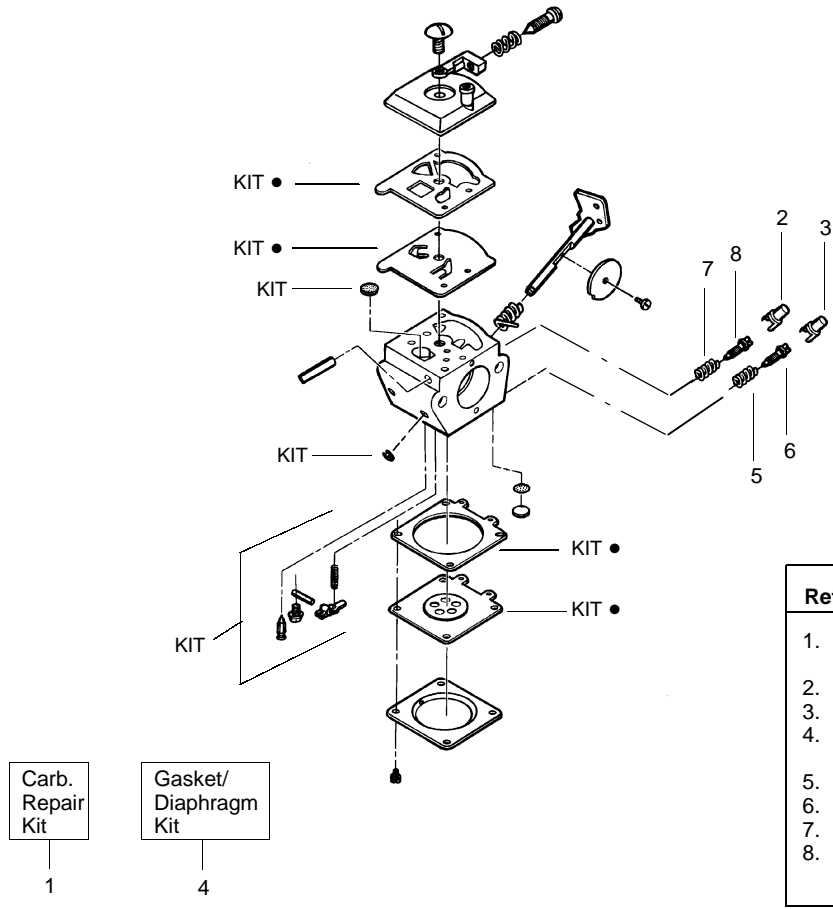

✓ = NEW PART NUMBER FOR THIS IPL

* = REFER TO THE SERVICE REFERENCE INDICATED FOR MORE INFORMATION. (LOCATED AT END OF IPL)

PARTS LIST NO. 530087791		WEED EATER® PARTS LIST	MODEL(s) BC2400
DATE 6/25/01	REPLACES 530087791-9/9/999		Note: Illustration may differ from actual model due to design changes

✓ = NEW PART NUMBER FOR THIS IPL

★ = REFER TO THE SERVICE REFERENCE INDICATED FOR MORE INFORMATION. (LOCATED AT END OF IPL)

Carburetor Assembly No. 530069998

Ref.	Part No.	Description
1.	530069829	Carburetor Repair Kit (KIT= Indicates Contents)
2.	530038318	Limiter Cap (High-Red)
3.	530038317	Limiter Cap (Low-Blue)
4.	530069844	Gasket/Diaphragm Kit (●=Indicates Contents)
5.	530035293	Needle Spring-Low Speed
6.	530035433	Needle-Low Speed
7.	530035295	Needle Spring-High Speed
8.	530035388	Needle-High Speed