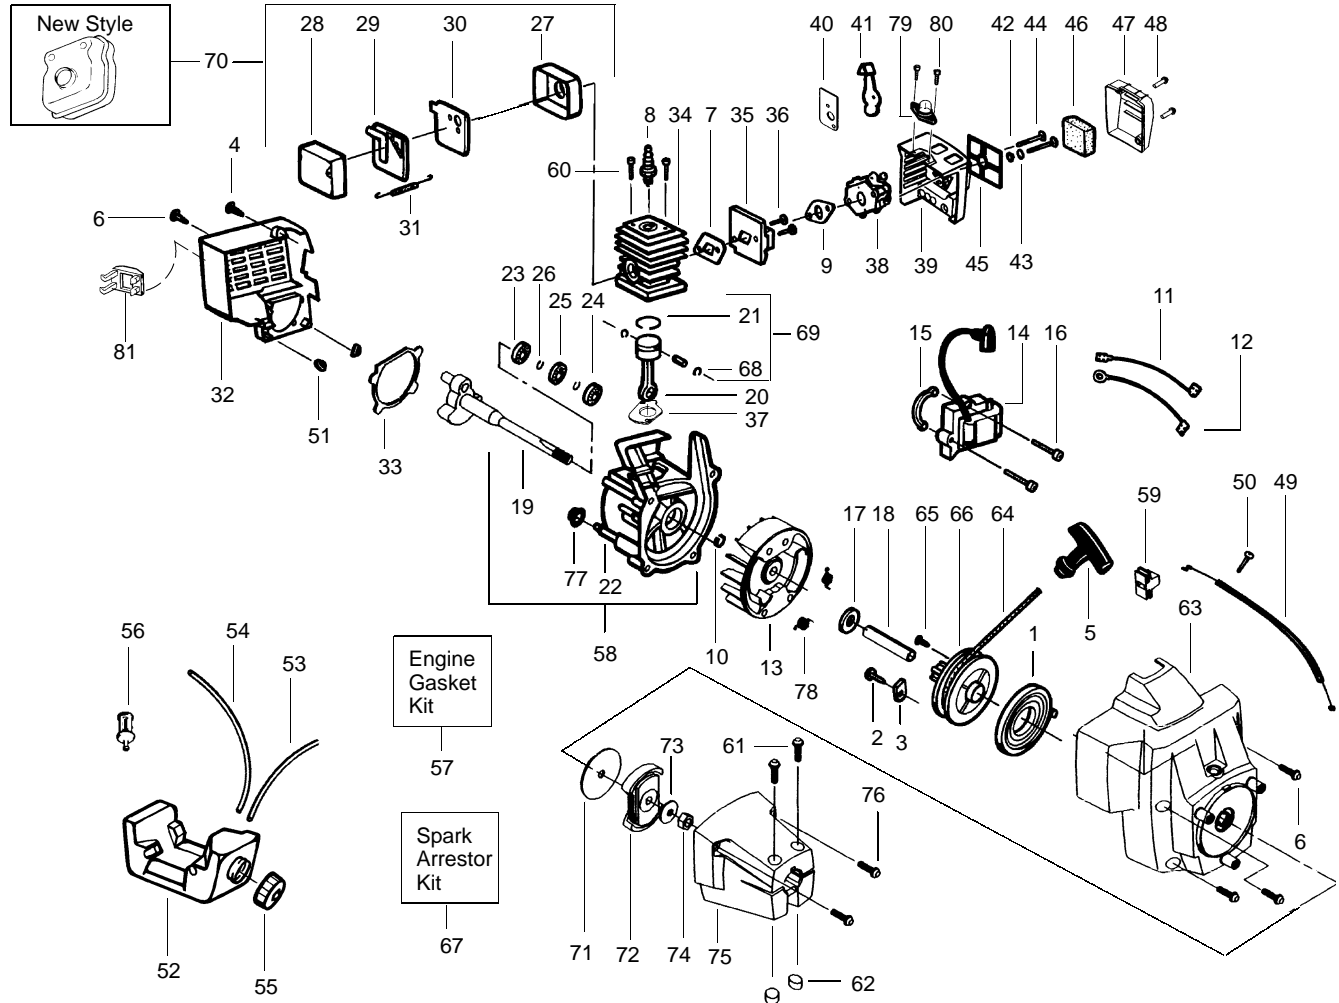

PARTS LIST NO. 530087791		WEED EATER® PARTS LIST	MODEL(s) BC2400
DATE 6/25/01	REPLACES 530087791-9/9/999		NOTE: Illustration may differ from actual model due to design changes

WARNING
All repairs, adjustments and maintenance not described in the Operator's Manual must be performed by qualified service personnel.

✓ = NEW PART NUMBER FOR THIS IPL

* = REFER TO THE SERVICE REFERENCE INDICATED FOR MORE INFORMATION. (LOCATED AT END OF IPL)

PARTS LIST NO. 530087791		WEED EATER® PARTS LIST	MODEL(s) BC2400
DATE 6/25/01	REPLACES 530087791-9/9/999		Note: Illustration may differ from actual model due to design changes

✓ = NEW PART NUMBER FOR THIS IPL

★ = REFER TO THE SERVICE REFERENCE INDICATED FOR MORE INFORMATION. (LOCATED AT END OF IPL)

Carburetor Assembly No. 530069998

Ref.	Part No.	Description
1.	530069829	Carburetor Repair Kit (KIT= Indicates Contents)
2.	530038318	Limiter Cap (High-Red)
3.	530038317	Limiter Cap (Low-Blue)
4.	530069844	Gasket/Diaphragm Kit (●=Indicates Contents)
5.	530035293	Needle Spring-Low Speed
6.	530035433	Needle-Low Speed
7.	530035295	Needle Spring-High Speed
8.	530035388	Needle-High Speed