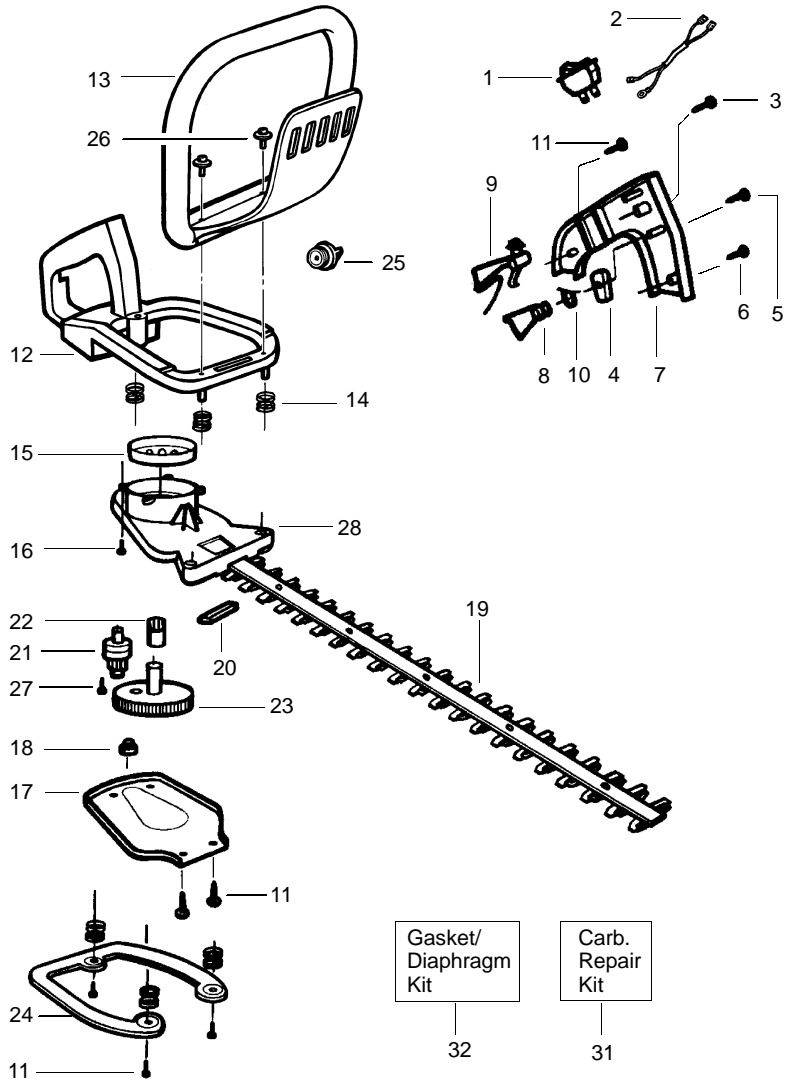

✓ = NEW PART NUMBER FOR THIS IPL ★ = REFER TO THE SERVICE REFERENCE INDICATED FOR MORE INFORMATION. (LOCATED AT END OF IPL)

Ref.	Part No.	Description	Ref.	Part No.	Description
1.	530029954	Ignition Switch	24.	530036046	Isolator Plate
2.	530054133	LeadWire/Switch Ass'y.	25.	530036965	Fuel Cap Ass'y.
3.	530015775	Screw	26.	530015955	Screw
4.	530029958	Trigger Lever	27.	530015805	Screw
5.	530015940	Screw	28.	530014399	Gear Box Ass'y. (Incl. 21, 22 & 27)
6.	530015770	Screw	29.	530038318	Limiter Cap-High
7.	530038305	Handle Cover	30.	530038317	Limiter Cap-Low
8.	530053884	Throttle Trigger	31.	-	Carburetor Repair Kit (KIT=Contents)
9.	530053900	Throttle Lockout		530069656	Walbro
10.	530036123	Trigger Spring		530069867	Zama
11.	530015934	Screw	32.	-	Gasket/Diaphragm Kit (* = Contents)
12.	530047879	Rear Handle/Tank Ass'y.		530069844	Walbro
13.	530094992	Front Handle		530069866	Zama
14.	530029946	Spring	33.	-	Needle-High
15.	530056069	Clutch & Drum Ass'y.		530035407	Walbro
16.	530015814	Screw		530035443	Zama
17.	530029916	Gear Box Plate	34.	-	Needle-Low
18.	530032121	Bushing Blade		530035408	Walbro
19.	530403229	Blade Ass'y.		530035444	Zama
20.	530029948	Blade Seal	35.	-	Needle Spring
21.	530036228	Pinion Ass'y.		530035293	Walbro
22.	530016013	Gear Bearing		530035445	Zama
23.	530069355	Drive Gear Kit (Incl. 18)			