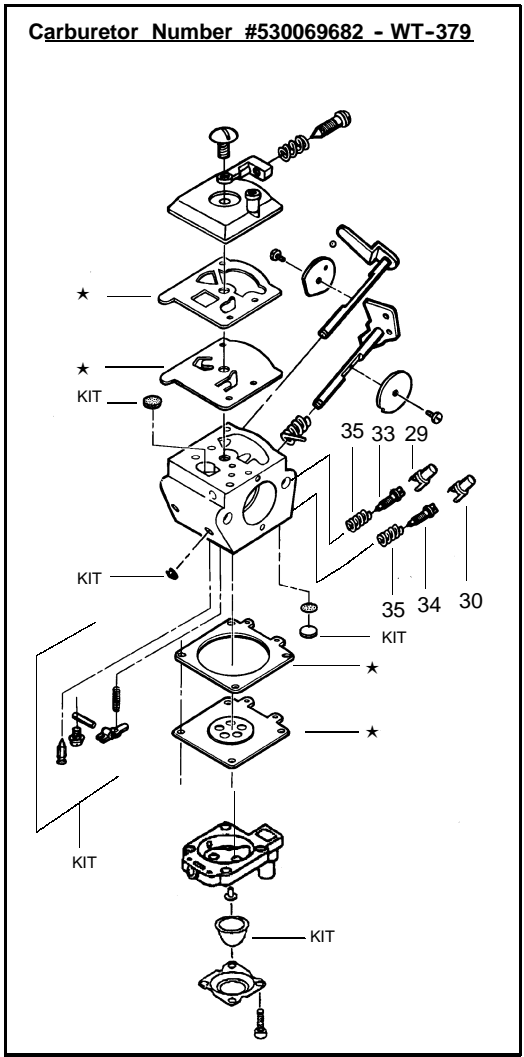

✓ = NEW PART NUMBER FOR THIS IPL ★ = REFER TO THE SERVICE REFERENCE INDICATED FOR MORE INFORMATION. (LOCATED AT END OF IPL)

Ref.	Part No.	Description	Ref.	Part No.	Description
1.	530029954	Ignition Switch	24.	530036046	Isolator Plate
2.	530054133	LeadWire/Switch Ass'y.	25.	530036965	Fuel Cap Ass'y.
3.	530015775	Screw	26.	530015955	Screw
4.	530029958	Trigger Lever	27.	530015805	Screw
5.	530015940	Screw	28.	530014399	Gear Box Ass'y. (Incl. 21, 22 & 27)
6.	530015770	Screw	29.	530038318	Limiter Cap-High
7.	530038305	Handle Cover	30.	530038317	Limiter Cap-Low
8.	530053884	Throttle Trigger	31.	-	Carburetor Repair Kit (KIT=Contents)
9.	530053900	Throttle Lockout		530069656	Walbro
10.	530036123	Trigger Spring		530069867	Zama
11.	530015934	Screw	32.	-	Gasket/Diaphragm Kit (* = Contents)
12.	530047879	Rear Handle/Tank Ass'y.		530069844	Walbro
13.	530094992	Front Handle		530069866	Zama
14.	530029946	Spring	33.	-	Needle-High
15.	530056069	Clutch & Drum Ass'y.		530035407	Walbro
16.	530015814	Screw		530035443	Zama
17.	530029916	Gear Box Plate	34.	-	Needle-Low
18.	530032121	Bushing Blade		530035408	Walbro
19.	530403229	Blade Ass'y.		530035444	Zama
20.	530029948	Blade Seal	35.	-	Needle Spring
21.	530036228	Pinion Ass'y.		530035293	Walbro
22.	530016013	Gear Bearing		530035445	Zama
23.	530069355	Drive Gear Kit (Incl. 18)			