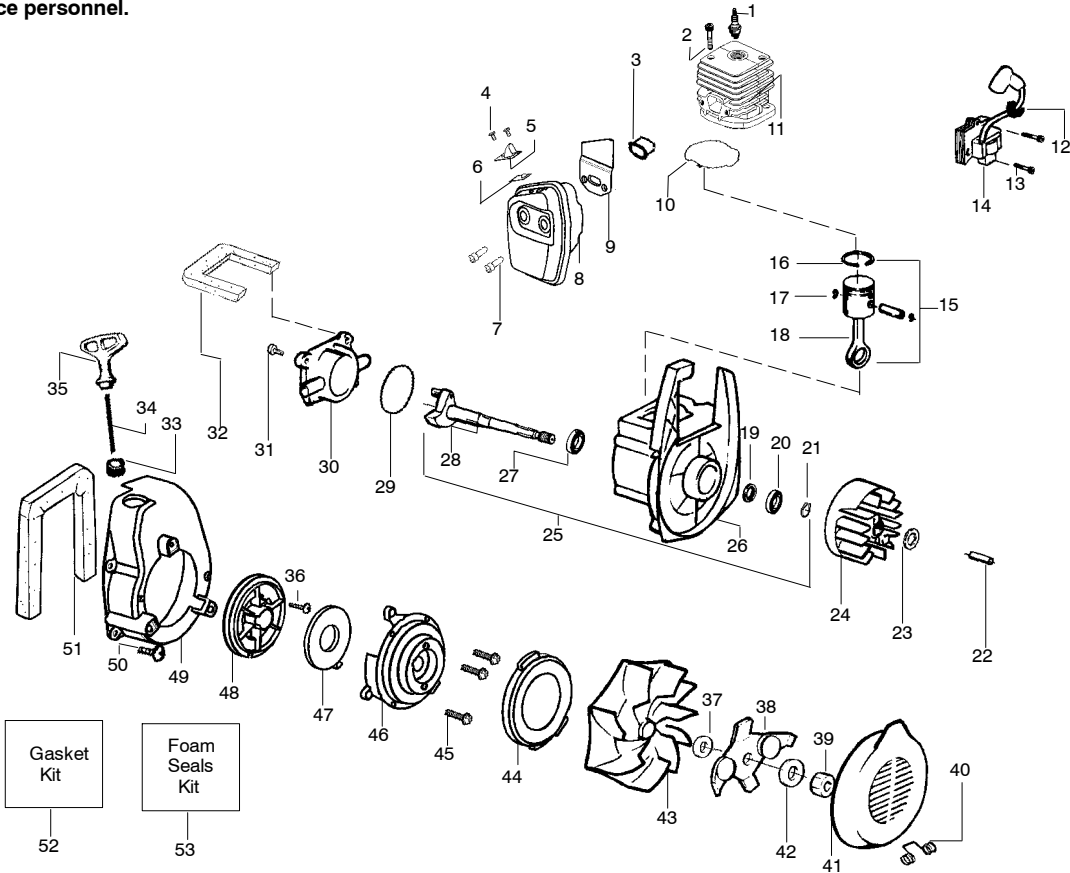

TYPE 2

WARNING

All repairs, adjustments and maintenance not described in the Operator's Manual must be performed by qualified service personnel.

Ref.	Part No.	Description	Ref.	Part No.	Description	Ref.	Part No.	Description
1.	952030249	Spark Plug (RCJ-6Y)	20.	530055728	Bearing-Outer	39.	530626605	Nut
2.	530015953	Screw	21.	530015941	Retainer Ring-C'haft	40.	530402043	Spring-Return Cover
3.	530055191	Insulator-Heat	22.	530016190	Spacer-Flywheel	41.	530049313	Door-Inlet
4.	530055240	Screw	23.	530015149	Washer	42.	530016279	Washer (BV1650 only)
5.	530055241	Deflector-Muffler	24.	530039209	Assy-Flywheel	43.	530069817	Kit-Impeller Assy
6.	530071461	Kit-Spark Screen (incl. #4)	25.	530071456	Assy-Crankcase/Crank shaft (incl. 21,26,28)	44.	530055106	Seal-Ring
7.	530016341	Screw-Muffler-Internal	26.	530012440	Assy-Crankcase (Incl. 19,20,27)	45.	530016349	Screw
8.	530071499	Kit-Muffler (incl. 4-6,7,9)	27.	530032125	Bearing-Inner	46.	530055101	Housing-Pulley
9.	530071458	Gasket-Baffle (kit)	28.	530012452	Assy-Crankshaft	47.	530042086	Spring- Starter
10.	530071458	Gasket-Cylinder (kit)	29.	530071458	O-ring-C/case (kit)	48.	530071466	Kit- Starter Pulley
11.	530071457	Kit-Cylinder	30.	530012443	Cover-Crankcase	49.	530055102	Housing-Fan
12.	530019182	Grommet-Ign. Module	31.	530015810	Screw	50.	530015810	Screw
13.	530016357	Screw-Ignition Module	32.	530071459	Foam-219mm (kit)	51.	530071459	Foam-365mm (kit)
14.	530035505	Module-Ignition	33.	530029182	Eyelet-Flange	52.	530071458	Kit-Gasket (includes #9,10,29, adaptor gas ket, & carb. gasket)
15.	530069812	Kit-Piston (Incl. 16 & 17)	34.	530071467	Kit-Rope	53.	530071459	Kit-Foam Seals (includes #32,51, air dam & Fuel line grommet)
16.	530055120	Ring-Piston	35.	530049488	Handle- Starter			
17.	530015162	Retainer-Piston Pin	36.	530016326	Screw-Rope			
18.	530069945	Assy-Connecting Rod	37.	530016240	Washer-Belleveille			
19.	530019264	Seal-Crankcase	38.	530095461	Assy-Mulch Blade (BV1800 Only)			

✓ = NEW PART NUMBER FOR THIS IPL

★ = REFER TO THE SERVICE REFERENCE INDICATED FOR MORE INFORMATION. (LOCATED AT END OF IPL)