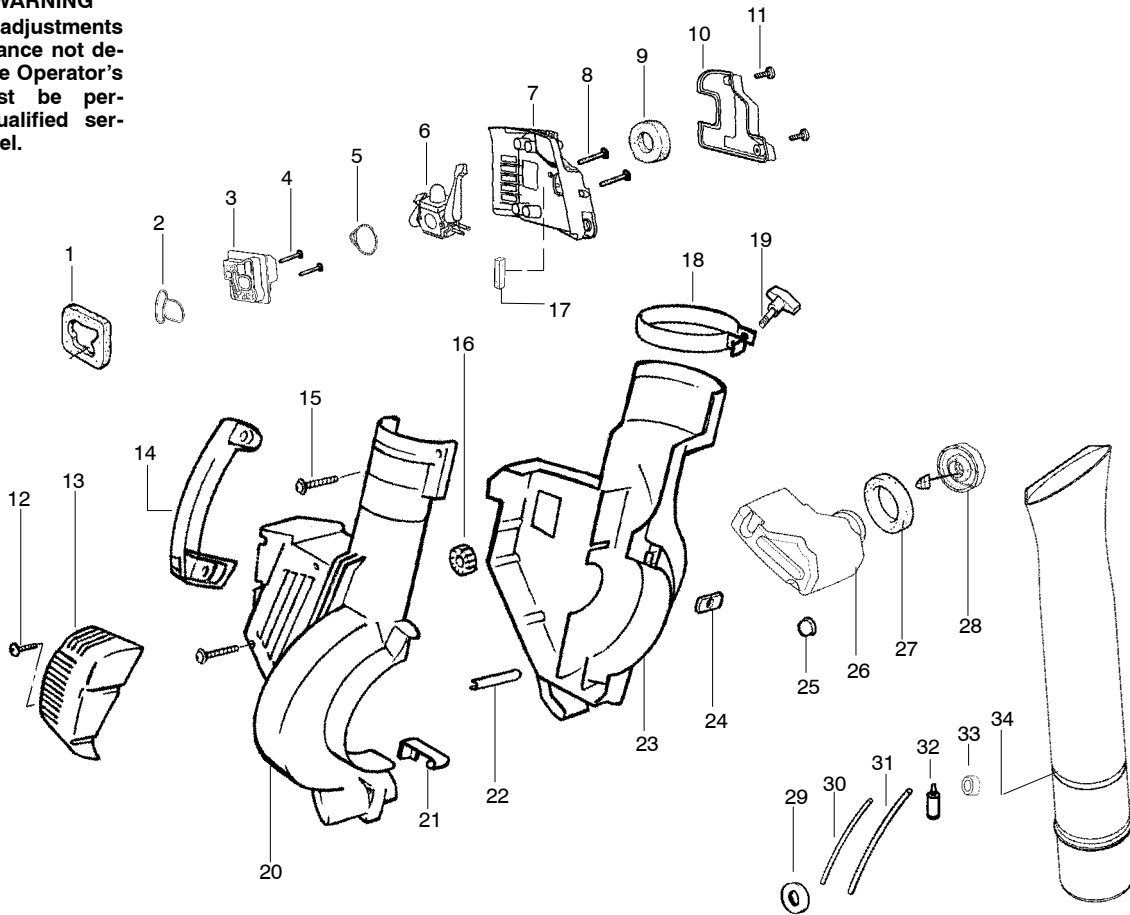

TYPE 2

⚠ WARNING

All repairs, adjustments and maintenance not described in the Operator's Manual must be performed by qualified service personnel.

Ref.	Part No.	Description	Ref.	Part No.	Description
1.	530071459	Air Dam (kit)	23.	530055145	Housing-Left
2.	530071458	Gasket-Carb. Adapter/Cyl. (kit)	24.	530016207	Nut
3.	530035502	Carburetor Adaptor	25.	530036792	Isolator-Crankcase
4.	530016309	Screw	26.	530049491	Assy-Fuel Tank
5.	530071458	Gasket-Carburetor (kit)	27.	530049527	Gasket-Fuel Tank
6.	530071465	Kit-Carb Ass'y. (C1Q-W11)	28.	530049386	Fuel Cap w/Retainer
7.	530055103	Air Box	29.	530049656	Grommet-Shroud
8.	530016340	Screw-Carb.	30.	530069247	Kit-Line Carb/Purge
9.	530049383	Filter-Air	31.	530069216	Kit-Line Tank/Purge
10.	530055104	Cover-Air Filter	32.	530095646	Assy-Fuel Pick-up
11.	530016354	Screw-Air Box Cover	33.	530071459	Grommet-Fuel line (kit)
12.	530016349	Screw	34.	530095597	Tube-Blower
13.	530055722	Assy-Muffler Cover			
14.	530095469	Handle			Not Shown
15.	530015886	Screw			
16.	530049323	Isolator			
17.	530071459	Foam 25.4mm (kit)			
18.	530016324	Clamp-Blower Tube			
19.	530016322	Knob-Tube Clamp			
20.	530055146	Housing-Right			
21.	530402044	Spring-Cover Latch			
22.	530049617	Guide-Starter Rope			
				530088127	Operator Manual
				530084404	Warning Decal
				530055358	Decal-Start Inst.

✓ = NEW PART NUMBER FOR THIS IPL

★ = REFER TO THE SERVICE REFERENCE INDICATED FOR MORE INFORMATION. (LOCATED AT END OF IPL)