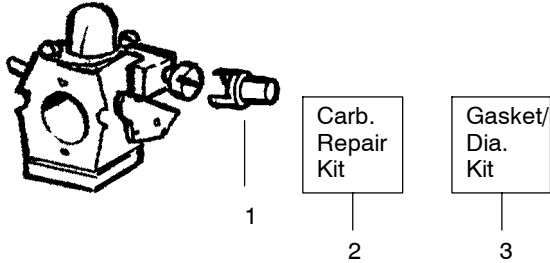

✓ = NEW PART NUMBER FOR THIS IPL

* = REFER TO THE SERVICE REFERENCE INDICATED FOR MORE INFORMATION. (LOCATED AT END OF IPL)

TYPE 1 ONLY

Carburetor Assembly Part # 530069924 - (WA-229)

Key No.	Part No.	Description
1	530038403	Limiter Cap
2	530069842	Carburetor Repair Kit
3	530069845	Gasket/Diaphragm Kit