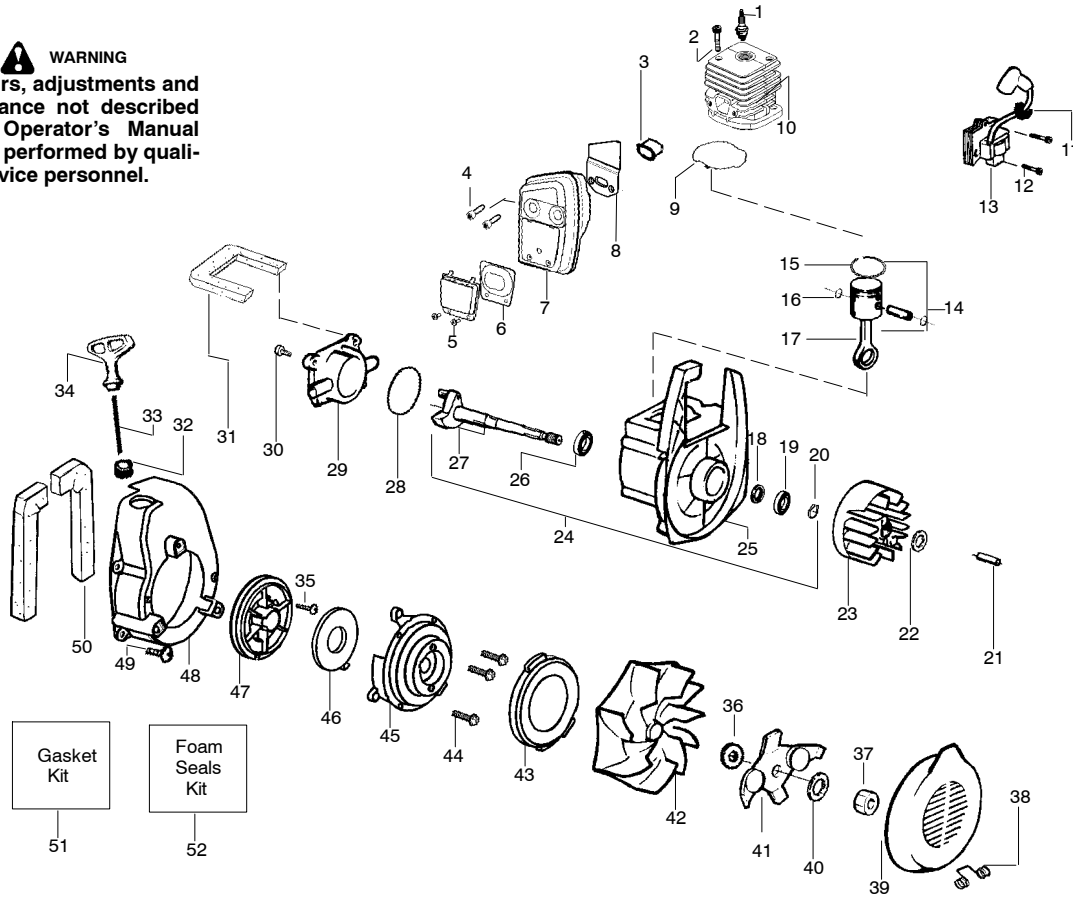

PARTS LIST NO. 530084156		WEED EATER® PARTS LIST	MODEL(s) BV1650 / BV1800	
DATE 6/23/03	REPLACES 530084156-1/28/03		Note: Illustration may differ from actual model due to design changes	PAGE NO. 6

TYPE 3

⚠ WARNING
All repairs, adjustments and maintenance not described in the Operator's Manual must be performed by qualified service personnel.

Ref.	Part No.	Description	Ref.	Part No.	Description	Ref.	Part No.	Description
1.	952030249	Spark Plug (RCJ-6Y)	21.	530016190	Spacer-Flywheel	40.	530016279	Washer-Flat (bv1650 only)
2.	530015953	Screw	22.	530015149	Washer	41.	530095461	Assy-Mulch Blade (bv1800 only)
3.	530055191	Insulator-Heat	23.	530039209	Assy-Flywheel	42.	530069817	Assy-Impeller
4.	530016387	Screw-Muffler-Internal	24.	530071456	Assy-Crankcase/Crank shaft (incl. 20,25,27)	43.	530056625	Seal-Ring
5.	530015241	Screw	25.	530012492	Assy-Crankcase (Incl. 18,19,26)	44.	530016349	Screw
6.	530071593	Kit-Spark Screen (incl. #5)	26.	530032125	Bearing-Inner	45.	530055101	Housing-Pulley
7.	530071600	Kit-Muffler (incl. 4,5,6, & 8)	27.	530012452	Assy-Crankshaft	46.	530042086	Spring-Starter
8.	530071458	Gasket-Baffle (kit)	28.	530071458	O-ring-C/case (kit)	47.	530071466	Kit-Starter Pulley
9.	530071458	Gasket-Cylinder (kit)	29.	530012443	Cover-Crankcase	48.	530055102	Fan Housing
10.	530071457	Kit-Cylinder	30.	530015810	Screw	49.	530015810	Screw
11.	530019182	Grommet-Ign. Module	31.	530071459	Foam-219mm (kit)	50.	530071459	Foam-182mm (kit)
12.	530016357	Screw-Ignition Module	32.	530029182	Eyelet-Flange	51.	530071458	Kit-Gasket (page 2 incl. 2, & 5) (page 4 incl. 8,9, & 28)
13.	530035505	Ignition Module	33.	530071467	Kit-Rope			
✓ 14.	530071357	Kit-Piston (Incl. 15 & 16)	34.	530054834	Handle-Starter			
15.	530055120	Piston Ring	35.	530016326	Screw-Rope	52.	530071459	Kit-Foam Seals (page 2 incl. 1,16, & 32) (page 4 incl. 31 & 50)
16.	530015162	Retainer-Piston Pin	36.	530016240	Washer-Belleville			
17.	530069945	Assy-Connecting Rod	37.	530626605	Nut			
18.	530071615	Kit-Crankcase Seal	38.	530402043	Spring-Return Cover			
19.	530055728	Bearing-Outer	39.	530049313	Inlet Door			
20.	530015941	Retainer Ring-C'chaft						

✓ = NEW PART NUMBER FOR THIS IPL

* = REFER TO THE SERVICE REFERENCE INDICATED FOR MORE INFORMATION. (LOCATED AT END OF IPL)