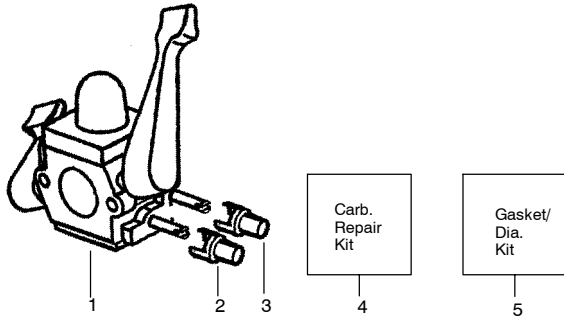

TYPE 2,3 ONLY

Carburetor Assembly Part # 530071465 - (C1Q-W11)

Ref.	Part No.	Description
1.	530071465	Assy-Carb. Zama (C1Q-W11)
2.	530038479	Cap-Limiter (high) brown
3.	530038478	Cap-Limiter (low) tan
4.	530071475	Kit-Carb. Repair
5.	530071489	Kit-Carb. Gasket (Zama)

Kit - Carburetor Assy # 530071632 - C1Q-W11C

Note: No Repair kits are available for this carburetor, please order the complete assembly part number 530-071632 (C1Q-W11C)