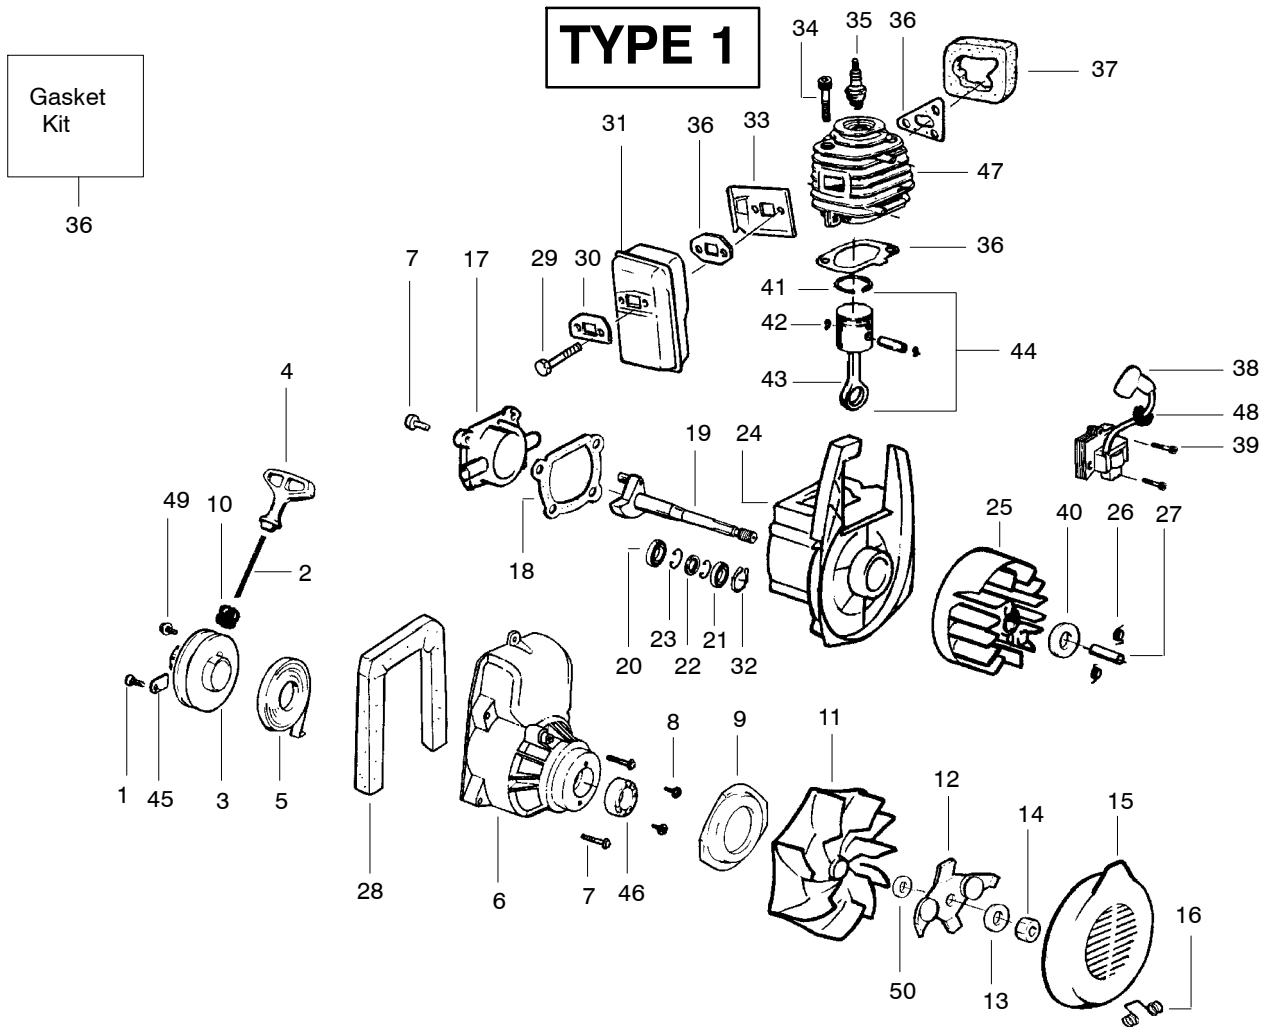

Ref.	Part No.	Description	Ref.	Part No.	Description	Ref.	Part No.	Description
1.	530015880	Screw	25.	530039209	Flywheel Ass'y. (Incl. 26)	46.	530032108	Bearing Cylinder
2.	530069232	Rope Kit	26.	530023817	Spring-Starter Dog	47.	530069865	Grommet-Ign. Module
3.	530069885	Starter Pulley Kit	27.	530016190	Flywheel Spacer	48.	530019182	Screw-Starter Pulley
4.	530049488	Starter Handle	28.	530049713	Foam Seal	49.	530016080	Washer-Belleville
5.	530042086	Starter Spring	29.	530016203	Muffler Bolt	50.	530016240	
6.	530049501	Fan Housing w/bearing	30.	530049454	Muffler Cover Plate	Not Shown		
7.	530015810	Screw	31.	530052241	Muffler Ass'y.	530084404	Warning Decal	
8.	530015815	Screw	32.	530015941	Retainer Ring-C'chaft	530069914	Spark Arrestor Kit (Optional)	
9.	530019240	O-Ring	33.	530049502	Muffler Shield			
10.	530029182	Eyelet	34.	530015953	Screw			
11.	530069817	Impeller (Incl. 10)	35.	952030201	Spark Plug (RCJ-8Y)			
12.	530095461	Mulch Blade Ass'y. Model 1800	36.	530069813	Gasket Kit			
13.	530016279	Washer-Flat Model 1650	37.	530019247	Air Dam			
14.	530626605	Nut	38.	530039163	Ignition Module			
15.	530049313	Inlet Door	39.	530016208	Bolt			
16.	530402043	Spring-Return Cover	40.	530015127	Washer			
17.	530049297	Crankcase Cover	41.	530049903	Piston Ring (2)			
18.	530019181	Gasket-Crankcase Shroud	42.	530015162	Retainer			
19.	530049429	Crankshaft Ass'y.	43.	530069945	Connecting Rod Ass'y.			
20.	530032125	Inner Bearing	44.	530069812	Piston Kit (Incl. 41 & 42)			
21.	530032124	Outer Bearing	45.	530016226	Pulley Retainer			
22.	530019179	Crankcase Seal						
23.	530015945	Retaining Ring						
24.	530069818	Crankcase Ass'y. (Incl. 20-23)