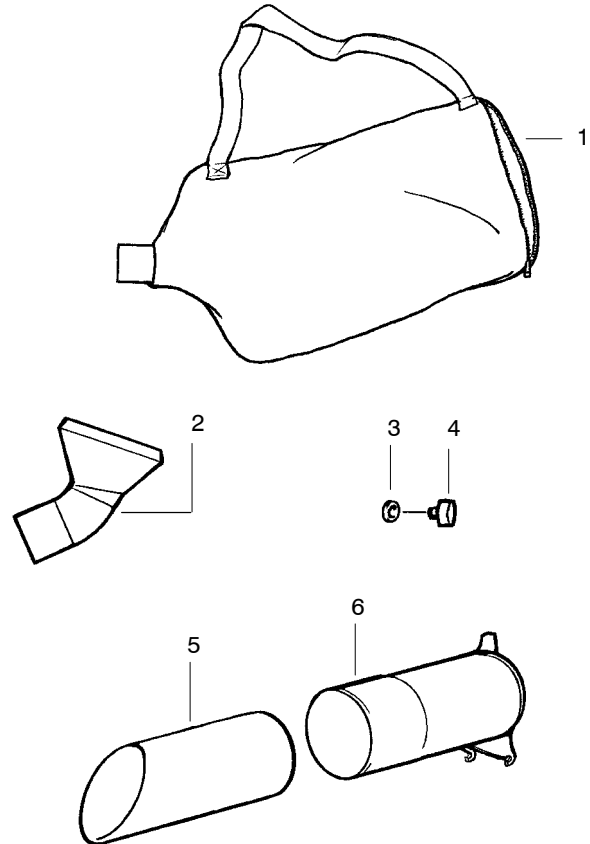

✓ = NEW PART NUMBER FOR THIS IPL

★ = REFER TO THE SERVICE REFERENCE INDICATED FOR MORE INFORMATION. (LOCATED AT END OF IPL)

PARTS LIST NO. 530084156		WEED EATER® PARTS LIST	MODEL(s) BV1650 / BV1800
DATE 6/23/03	REPLACES 530084156-1/28/03		Note: Illustration may differ from actual model due to design changes

✓ = NEW PART NUMBER FOR THIS IPL

* = REFER TO THE SERVICE REFERENCE INDICATED FOR MORE INFORMATION. (LOCATED AT END OF IPL)

TYPE 1 ONLY

Carburetor Assembly Part # 530069924 - (WA-229)

Key No.	Part No.	Description
1	530038403	Limiter Cap
2	530069842	Carburetor Repair Kit
3	530069845	Gasket/Diaphragm Kit

TYPE 2,3 ONLY

Carburetor Assembly Part # 530071465 - (C1Q-W11)

Ref.	Part No.	Description
1.	530071465	Assy-Carb. Zama (C1Q-W11)
2.	530038479	Cap-Limiter (high) brown
3.	530038478	Cap-Limiter (low) tan
4.	530071475	Kit-Carb. Repair
5.	530071489	Kit-Carb. Gasket (Zama)

Kit - Carburetor Assy # 530071632 - C1Q-W11C

Note: No Repair kits are available for this carburetor, please order the complete assembly part number 530-071632 (C1Q-W11C)

TYPE 1,2,3

Vacuum Tube Ass'y.

Ref.	Part No.	Description
1.	530095564	Assy-Vac. Bag w/strap
2.	530095470	Tube-Elbow Vac
3.	530049686	Retainer-Vac Tube Knob
4.	530016322	Knob
5.	530094476	Tube-Lower Vac
6.	*****	Tube-Upper Vac