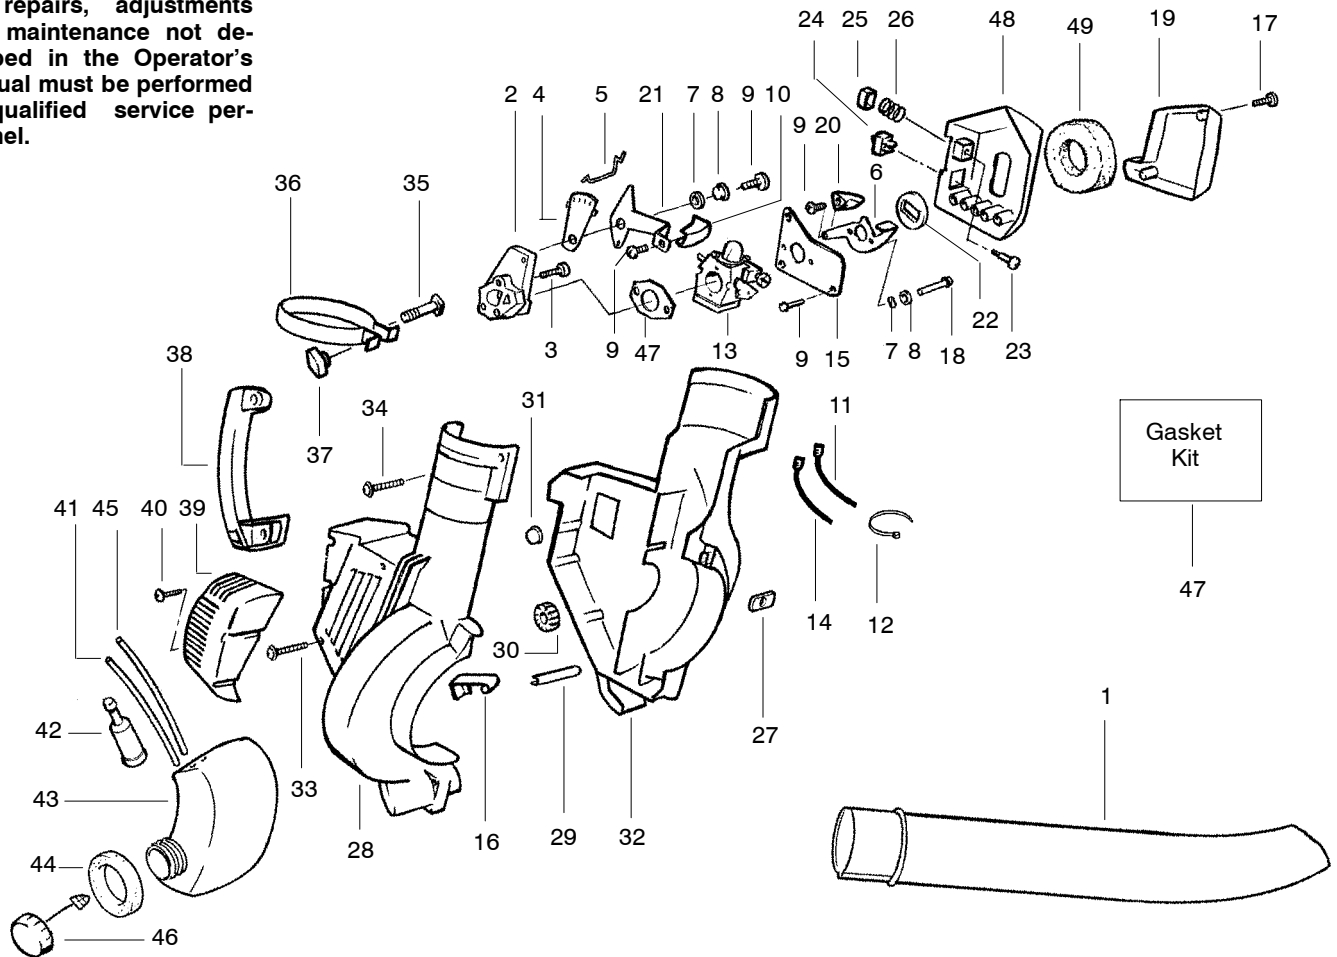

TYPE 1

⚠ WARNING
All repairs, adjustments and maintenance not described in the Operator's Manual must be performed by qualified service personnel.

Ref.	Part No.	Description	Ref.	Part No.	Description
1.	530095597	Blower Tube	28.	530049883	Housing-Right
2.	530049322	Carburetor Adaptor	29.	530049617	Guide Starter Rope
3.	530016014	Screw	30.	530049323	Isolator
4.	530049526	Throttle Plate	31.	530036792	Isolator
5.	530049324	Throttle Linkage	32.	530049882	Housing-Left
6.	530049834	Choke Lever	33.	530015886	Screw
7.	530015254	Washer	34.	530015880	Screw
8.	530015852	Choke Spacer	35.	530015820	Bolt
9.	530015775	Screw	36.	530095592	Clamp-Blower Tube
10.	530049837	Knob-Throttle Lever	37.	530049885	Knob
11.	530049495	Leadwire-Switch	38.	530095469	Handle
12.	530049494	Wire Clamp	39.	530049879	Muffler Cover
13.	530069924	Carburetor Ass'y. (WA-229)	40.	530015880	Screw
14.	530049496	Leadwire-Ground	41.	530069247	Line Kit-Carb/Purge
15.	530052293	Choke Plate	42.	530014362	Fuel Pick-up Ass'y.
16.	530402044	Spring Cover Latch	43.	530049491	Fuel Tank Ass'y.
17.	530015966	Screw	44.	530049527	Gasket-Fuel Tank
18.	530015849	Screw	45.	530069216	Line Kit-Tank/Purge
19.	530049315	Air Box Cover	46.	530049386	Fuel Cap w/Retainer
20.	530049836	Knob-Choke Lever	47.	530069813	Gasket Kit
21.	530049325	Throttle Lever	48.	530049316	Air Box
22.	530019246	Filter-Choke Plate	49.	530049383	Air Filter
23.	530016211	Retainer-Purge Button			
24.	530069572	Switch			
25.	530049838	Purge Button			
26.	530016212	Spring-Purge Button			
27.	530016207	Nut			
			Not Shown		
				530084524	Operator Manual
				530084403	Engine Stop Decal

✓ = NEW PART NUMBER FOR THIS IPL

★ = REFER TO THE SERVICE REFERENCE INDICATED FOR MORE INFORMATION. (LOCATED AT END OF IPL)

PARTS LIST NO. 530084156		WEED EATER® PARTS LIST	MODEL(s) BV1650 / BV1800
DATE 6/23/03	REPLACES 530084156-1/28/03		Note: Illustration may differ from actual model due to design changes