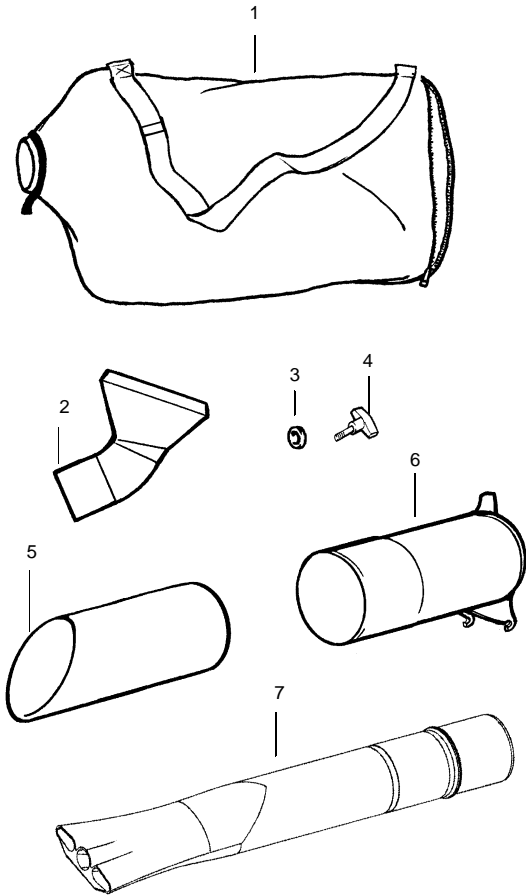

Assy - Vacuum

Ref.	Part No.	Description
1.	530095564	Assy-Vac. Bag w/strap
2.	530095470	Tube-Elbow Vac
3.	530049686	Retainer-Vac Tube Knob
4.	530016322	Knob
5.	530094476	Tube-Lower Vac
6.	*****	Tube-Upper Vac
7.	530095593	Tube-Blower

***** **Service Note** *****
(When ordering the new upper vac tube 530056901 , items # 3,4 are not required.)