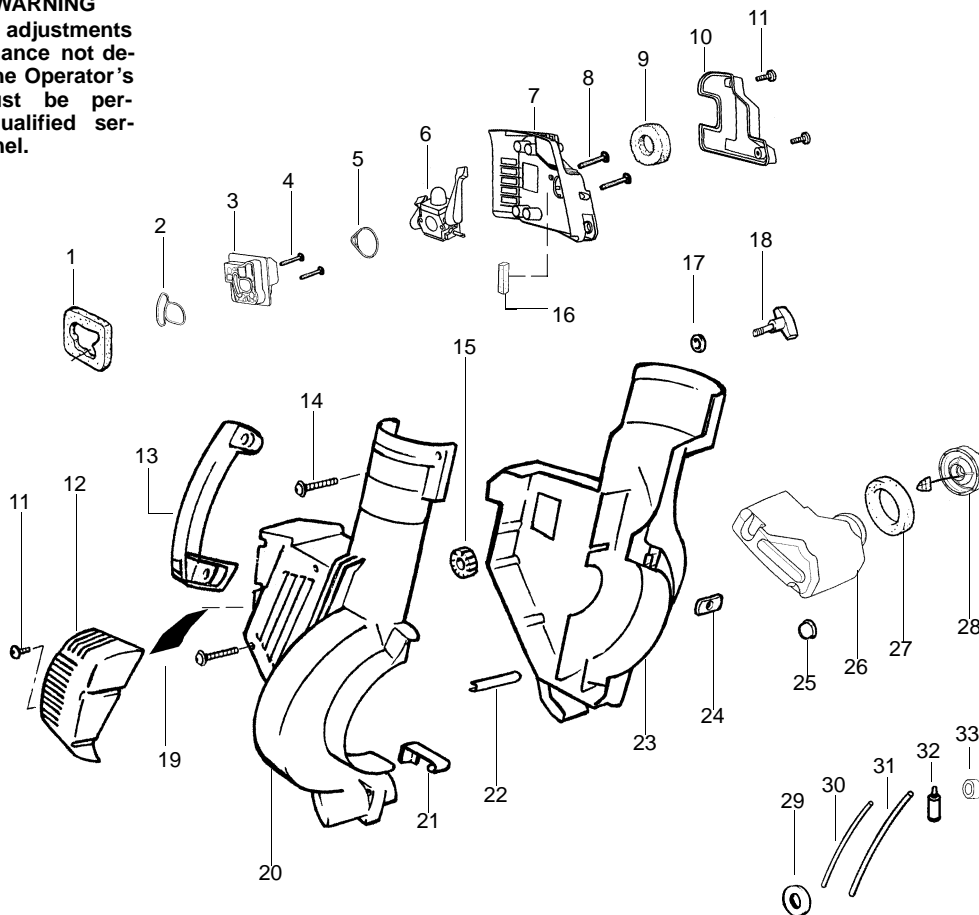

TYPE 2**WARNING**

All repairs, adjustments and maintenance not described in the Operator's Manual must be performed by qualified service personnel.

Ref.	Part No.	Description	Ref.	Part No.	Description
1.	530071459	Air Dam (kit)	22.	530049617	Guide-Starter Rope
2.	530071458	Gasket-Adapter (kit)	23.	530056683	Housing-Left
3.	530035561	Carburetor Adaptor	24.	530016207	Nut
4.	530016309	Screw	25.	530036792	Isolator-Crankcase
5.	530071458	Gasket-Carburetor (kit)	26.	530049491	Assy-Fuel Tank
6.	---	Kit-Carb Ass'y. (C1Q-W11)	27.	530049527	Gasket-Fuel Tank
	530071465	(C1Q-W11C)	28.	530049386	Fuel Cap w/Retainer
	530071632	(C1Q-W11C)	29.	530049656	Grommet-Shroud
7.	530056629	Air Box	30.	530069247	Kit-Line Carb/Purge
8.	530015849	Screw-Carb.	31.	530069216	Kit-Line Tank/Purge
9.	530049383	Filter-Air	32.	530095646	Assy-Fuel Pick-up
10.	530056581	Cover-Air Filter	33.	530071459	Grommet-Fuel line (kit)
11.	530016349	Screw	Not Shown		
12.	530056641	Guard-Muffler	★	530163806	Operator Manual
13.	530095469	Handle		530057414	Warning Decal
14.	530015886	Screw		530057215	Decal-Start Inst.
15.	530049323	Isolator			
16.	530071459	Foam 25.4mm (kit)			
17.	530015197	Nut			
18.	530016322	Knob-Tube Clamp			
19.	530071458	Reflector-Heat (kit)			
20.	530056682	Housing-Right			
21.	530402044	Spring-Cover Latch			

✓ = NEW PART NUMBER FOR THIS IPL

★ = REFER TO THE SERVICE REFERENCE INDICATED FOR MORE INFORMATION. (LOCATED AT END OF IPL)

Carburetor Assembly Part Number 530071465 - (C1Q-W11)

4

5

Ref.	Part No.	Description
1.	530071465	Assy-Carb. Zama (C1Q-W11)
2.	530038479	Cap-Limiter (high) brown
3.	530038478	Cap-Limiter (low) tan
4.	530071475	Kit-Carb. Repair
5.	530071489	Kit-Carb. Gasket (Zama)