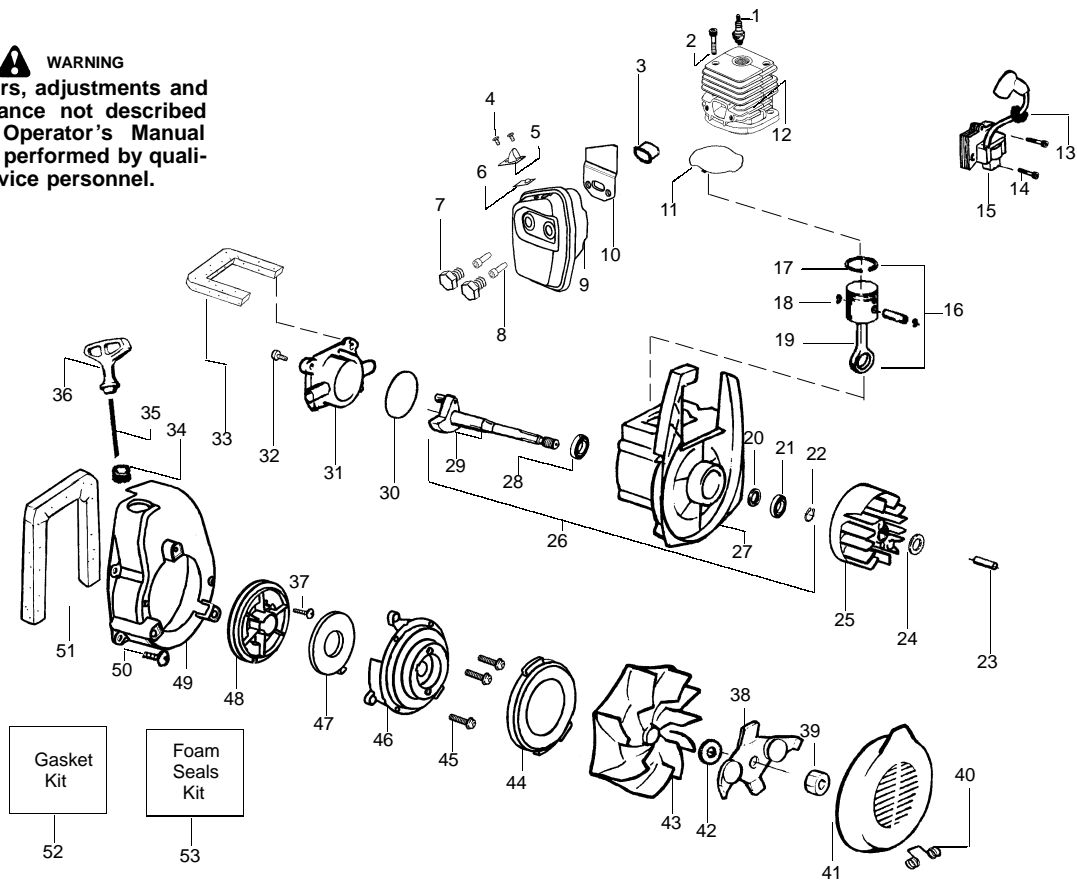

TYPE 1

WARNING
All repairs, adjustments and maintenance not described in the Operator's Manual must be performed by qualified service personnel.

Ref.	Part No.	Description	Ref.	Part No.	Description	Ref.	Part No.	Description
1.	952030249	Spark Plug (RCJ-6Y)	21.	530055728	Bearing-Outer	39.	530626605	Nut
2.	530015953	Screw	22.	530015941	Retainer Ring-C'chaft	40.	530402043	Spring-Return Cover
3.	530055191	Insulator-Heat	23.	530016190	Spacer-Flywheel	41.	530049313	Inlet Door
4.	530055240	Screw	24.	530015149	Washer	42.	530016240	Washer-Belleville
5.	530055241	Deflector-Muffler	25.	530039209	Assy-Flywheel	43.	530069817	Assy-Impeller
6.	530071461	Kit-Spark Screen (incl. #4)	26.	530071456	Assy-Crankcase/Crank shaft (incl. 22,27,29)	44.	530055106	Seal-Ring
7.	530016369	Bolt-Muffler-external	27.	530012440	Assy-Crankcase (Incl. 20,21,28)	45.	530016349	Screw
8.	530016341	Screw-Muffler-Internal	28.	530032125	Bearing-Inner	46.	530055101	Housing-Pulley
9.	530071460	Kit-Muffler (incl. 4-6,8,10)	29.	530012452	Assy-Crankshaft	47.	530042086	Spring-Starter
10.	530071458	Gasket-Baffle (kit)	30.	530071458	O-ring-C/case (kit)	48.	530071466	Kit-Starter Pulley
11.	530071458	Gasket-Cylinder (kit)	31.	530012443	Cover-Crankcase	49.	530055102	Fan Housing
12.	530071457	Kit-Cylinder	32.	530015810	Screw	50.	530015810	Screw
13.	530019182	Grommet-Ign. Module	33.	530071459	Foam-219mm (kit)	51.	530071459	Foam-365mm (kit)
14.	530016357	Screw-Ignition Module	34.	530029182	Eyelet-Flange	52.	530071458	Kit-Gasket (includes #10,11,30, adaptor gas ket, & carb. gasket)
15.	530035505	Ignition Module	35.	530071467	Kit-Rope	53.	530071459	Kit-Foam Seals (includes #33,51, air dam & Fuel line grommet)
16.	530071357	Kit-Piston (Incl. 17 & 18)	36.	530049488	Handle-Starter			
17.	530055120	Piston Ring	37.	530016326	Screw-Rope			
18.	530015162	Retainer-Piston Pin	38.	530095461	Assy-Mulch Blade			
19.	530069945	Assy-Connecting Rod						
20.	530019264	Seal-Crankcase						

↗ = NEW PART NUMBER FOR THIS IPL   ★ = REFER TO THE SERVICE REFERENCE INDICATED FOR MORE INFORMATION. (LOCATED AT END OF IPL)