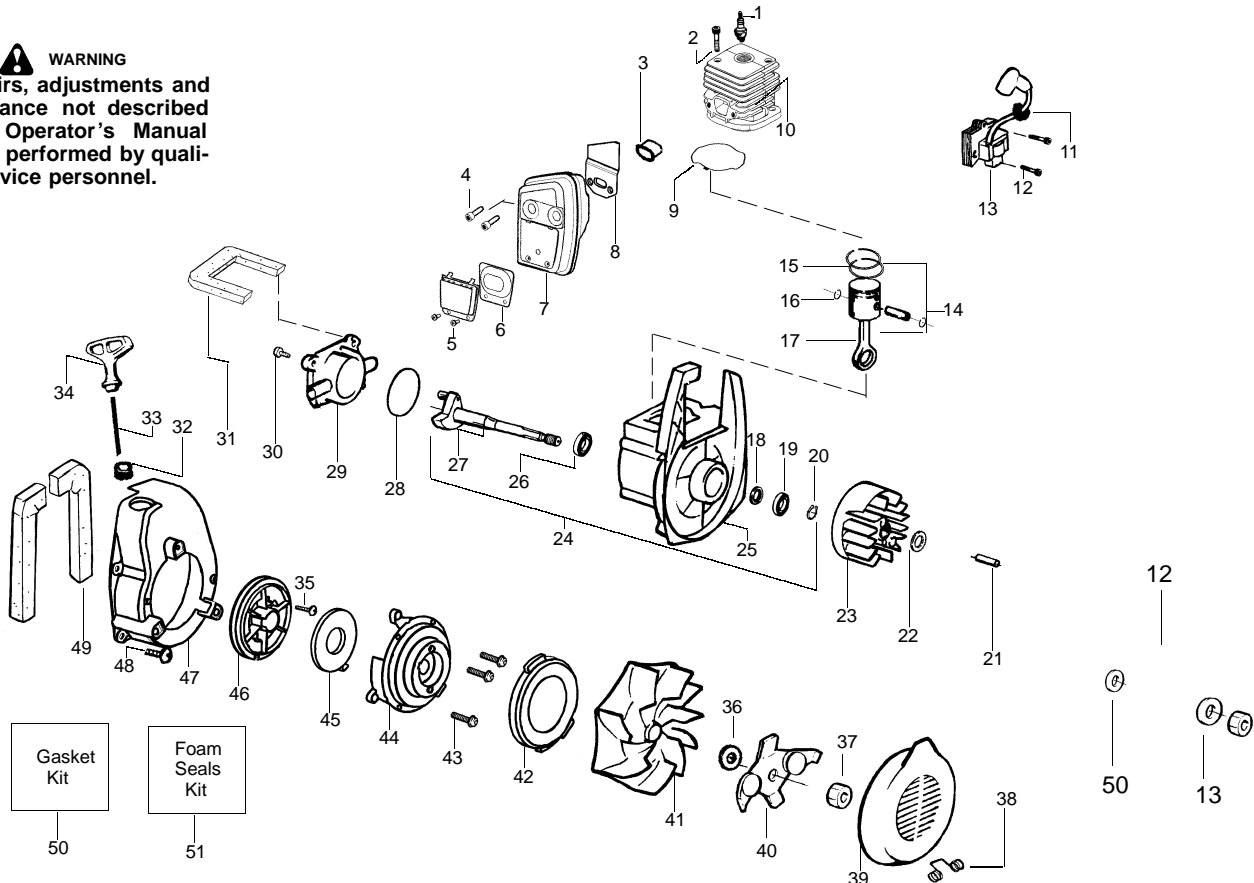

TYPE 2

WARNING
All repairs, adjustments and maintenance not described in the Operator's Manual must be performed by qualified service personnel.

Ref.	Part No.	Description	Ref.	Part No.	Description	Ref.	Part No.	Description
1.	952030249	Spark Plug (RCJ-6Y)	21.	530016190	Spacer-Flywheel	40.	530095461	Assy-Mulch Blade
2.	530015953	Screw	22.	530015149	Washer	41.	530069817	Assy-Impeller
3.	530055191	Insulator-Heat	23.	530039209	Assy-Flywheel	42.	530056625	Seal-Ring
4.	530016387	Screw-Muffler-Internal	24.	530071456	Assy-Crankcase/Crank shaft (incl. 20,25,27)	43.	530016349	Screw
5.	530015241	Screw	25.	530012492	Assy-Crankcase (Incl. 18,19,26)	44.	530055101	Housing-Pulley
6.	530071593	Kit-Spark Screen(incl. #5)	26.	530032125	Bearing-Inner	45.	530042086	Spring-Starter
7.	530071599	Kit-Muffler (incl. 4,5,6, & 8)	27.	530012452	Assy-Crankshaft	46.	530071466	Kit-Starter Pulley
8.	530071458	Gasket-Baffle (kit)	28.	530071458	O-ring-C/case (kit)	47.	530055102	Fan Housing
9.	530071458	Gasket-Cylinder (kit)	29.	530012443	Cover-Crankcase	48.	530015810	Screw
10.	530071457	Kit-Cylinder	30.	530015810	Screw	49.	530071459	Foam-182mm (kit)
11.	530019182	Grommet-Ign. Module	31.	530071459	Foam-219mm (kit)	50.	530071458	Kit-Gasket (page 2 incl. 2,5 & 19) (page 4 incl. 8,9, & 28)
12.	530016357	Screw-Ignition Module	32.	530029182	Eyelet-Flange	51.	530071459	Kit-Foam Seals (page 2 incl. 1,16, & 33) (page 4 incl. 31 & 49)
13.	530035505	Ignition Module	33.	530071467	Kit-Rope			
14.	530071357	Kit-Piston (Incl. 15 & 16)	34.	530054834	Handle-Starter			
15.	530055120	Piston Ring	35.	530016326	Screw-Rope			
16.	530015162	Retainer-Piston Pin	36.	530016240	Washer-Belleville			
17.	530069945	Assy-Connecting Rod	37.	530626605	Nut			
18.	530071615	Kit-Crankcase Seal	38.	530402043	Spring-Return Cover			
19.	530055728	Bearing-Outer	39.	530049313	Inlet Door			
20.	530015941	Retainer Ring-C'chaft						

✓ = NEW PART NUMBER FOR THIS IPL

★ = REFER TO THE SERVICE REFERENCE INDICATED FOR MORE INFORMATION. (LOCATED AT END OF IPL)