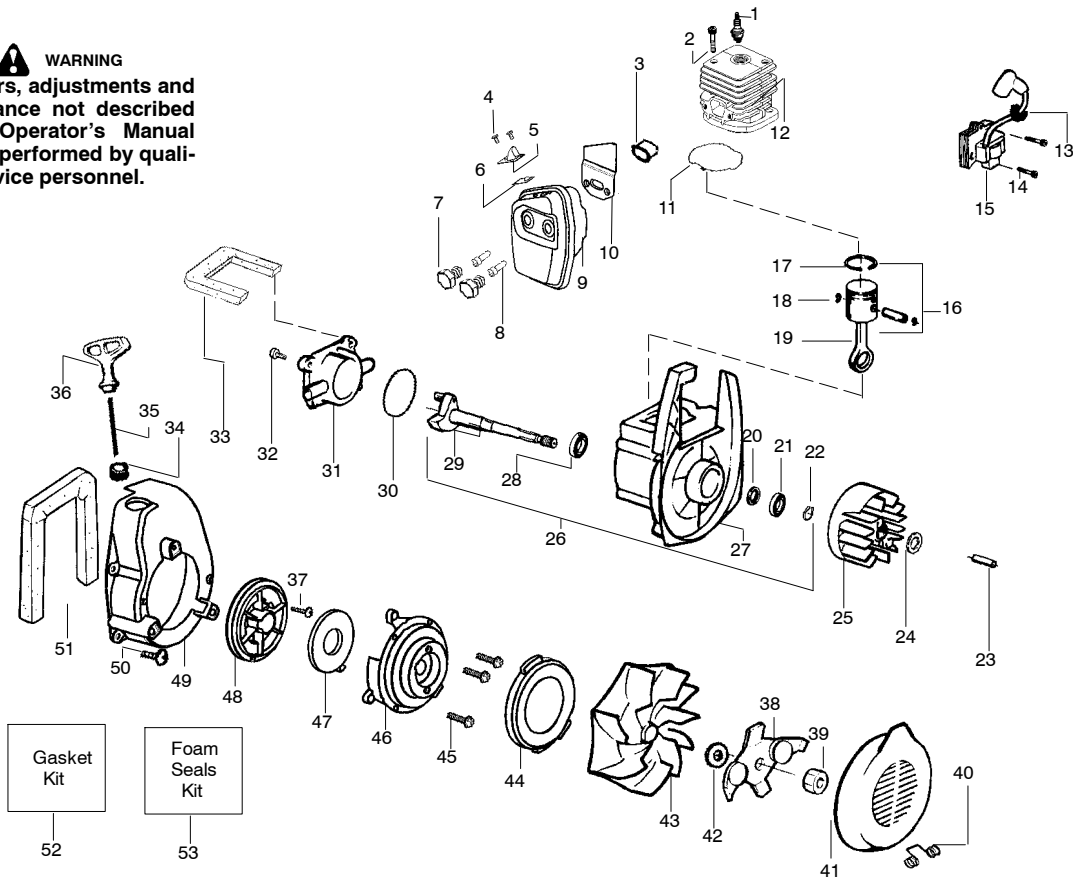

TYPE 1

WARNING
All repairs, adjustments and maintenance not described in the Operator's Manual must be performed by qualified service personnel.

Ref.	Part No.	Description	Ref.	Part No.	Description	Ref.	Part No.	Description
1.	952030249	Spark Plug (RCJ-6Y)	21.	530055728	Bearing-Outer	39.	530626605	Nut
2.	530015953	Screw	22.	530015941	Retainer Ring-C'chft	40.	530402043	Spring-Return Cover
3.	530055191	Insulator-Heat	23.	530016190	Spacer-Flywheel	41.	530049313	Inlet Door
4.	530055240	Screw	24.	530015149	Washer	42.	530016240	Washer-Belleville
5.	530055241	Deflector-Muffler	25.	530039209	Assy-Flywheel	43.	530069817	Assy-Impeller
6.	530071461	Kit-Spark Screen (incl. #4)	26.	530071456	Assy-Crankcase/Crank shaft (incl. 22,27,29)	44.	530055106	Seal-Ring
7.	530016369	Bolt-Muffler-external	27.	530012440	Assy-Crankcase (Incl. 20,21,28)	45.	530016349	Screw
8.	530016341	Screw-Muffler-Internal	28.	530032125	Bearing-Inner	46.	530055101	Housing-Pulley
9.	530071460	Kit-Muffler (incl. 4-6,8,10)	29.	530012452	Assy-Crankshaft	47.	530042086	Spring-Starter
10.	530071458	Gasket-Baffle (kit)	30.	530071458	O-ring-C/case (kit)	48.	530071466	Kit-Starter Pulley
11.	530071458	Gasket-Cylinder (kit)	31.	530012443	Cover-Crankcase	49.	530055102	Fan Housing
12.	530071457	Kit-Cylinder	32.	530015810	Screw	50.	530015810	Screw
13.	530019182	Grommet-Ign. Module	33.	530071459	Foam-219mm (kit)	51.	530071459	Foam-365mm (kit)
14.	530016357	Screw-Ignition Module	34.	530029182	Eyelet-Flange	52.	530071458	Kit-Gasket (includes #10,11,31, adaptor gas ket, & carb. gasket)
15.	530035505	Ignition Module	35.	530071467	Kit-Rope	53.	530071459	Kit-Foam Seals (includes #34,52, air dam & Fuel line grommet)
16.	530071357	Kit-Piston (Incl. 17 & 18)	36.	530049488	Handle-Starter			
17.	530055120	Piston Ring	37.	530016326	Screw-Rope			
18.	530015162	Retainer-Piston Pin	38.	530095461	Assy-Mulch Blade			
19.	530069945	Assy-Connecting Rod						
20.	530019264	Seal-Crankcase						