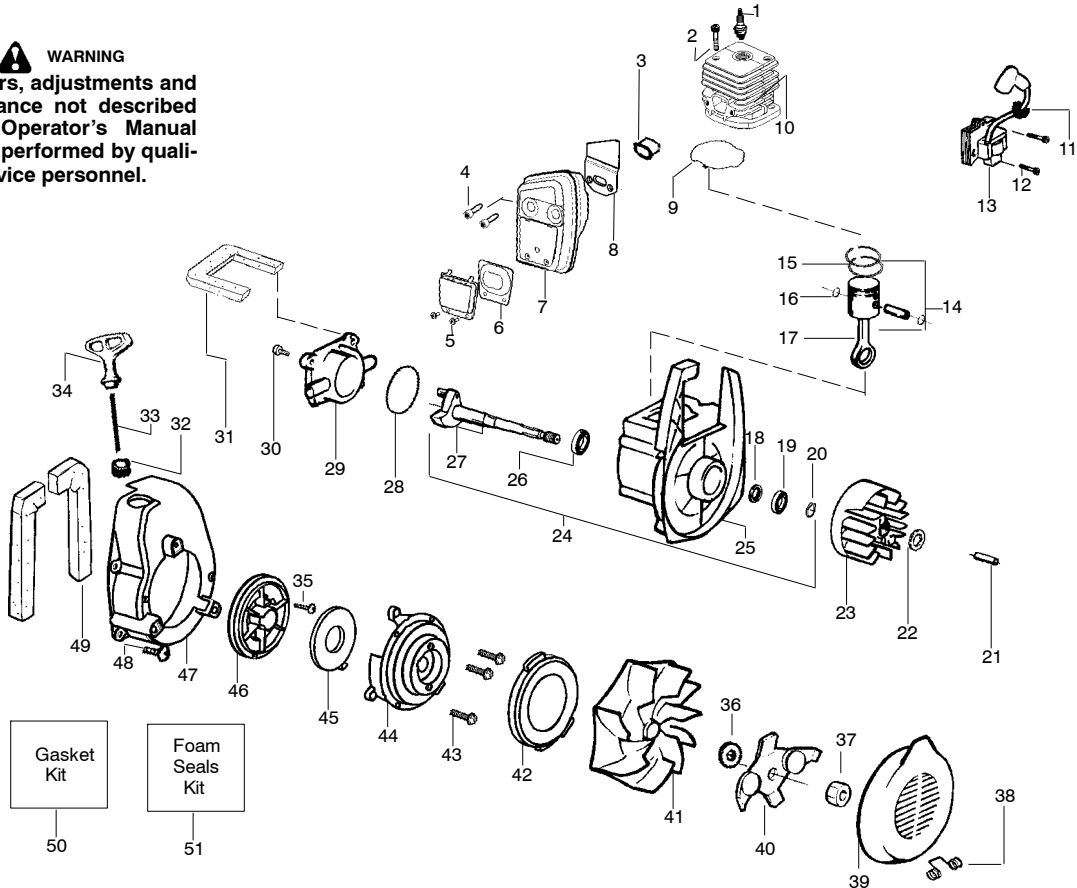

TYPE 3

WARNING
All repairs, adjustments and maintenance not described in the Operator's Manual must be performed by qualified service personnel.

Ref.	Part No.	Description	Ref.	Part No.	Description	Ref.	Part No.	Description
1.	952030249	Spark Plug (RCJ-6Y)	21.	530016190	Spacer-Flywheel	40.	530095461	Assy-Mulch Blade
2.	530015953	Screw	22.	530015149	Washer	41.	530069817	Assy-Impeller
3.	530055191	Insulator-Heat	23.	530039209	Assy-Flywheel	42.	545078801	Seal-Ring
4.	530016387	Screw-Muffler-Internal	24.	530071456	Assy-Crankcase/Crank shaft (incl. 20,25,27)	43.	530016349	Screw
5.	530015241	Screw	25.	530012492	Assy-Crankcase (Incl. 18,19,26)	44.	545079101	Housing-Pulley
6.	530071461	Kit-Spark Screen (incl. #5)	26.	530032125	Bearing-Inner	45.	530042086	Spring-Starter
7.	530071460	Kit-Muffler (incl. 4,5,6, & 8)	27.	530012452	Assy-Crankshaft	46.	530071466	Kit-Starter Pulley
8.	530071458	Gasket-Baffle (kit)	28.	530071458	O-ring-C/case (kit)	47.	545079001	Fan Housing
9.	530071458	Gasket-Cylinder (kit)	29.	545064601	Cover-Crankcase	48.	530015810	Screw
10.	530071457	Kit-Cylinder	30.	530015810	Screw	49.	530071459	Foam-182mm (kit)
11.	530019182	Grommet-Ign. Module	31.	530071459	Foam-219mm (kit)	50.	530071458	Kit-Gasket (page 3 incl. 2,5 & 19) (page 7 incl. 8,9, & 28)
12.	530016357	Screw-Ignition Module	32.	530029182	Eyelet-Flange	51.	530071459	Kit-Foam Seals (page 3 incl. 1, 14,32) (page 7 incl. 31 & 49)
13.	530035505	Ignition Module	33.	530071467	Kit-Rope (Incl. 35)			
14.	530071833	Kit-Piston (Incl. 15 & 16)	34.	530049488	Handle-Starter			
15.	530055120	Piston Ring	35.	530016391	Screw-Rope			
16.	530015162	Retainer-Piston Pin	36.	530016402	Washer-Belleville			
17.	530069945	Assy-Connecting Rod	37.	530626605	Nut			
18.	530019264	Seal-Crankcase	38.	530402043	Spring-Return Cover			
19.	530055728	Bearing-Outer	39.	530049313	Inlet Door			
20.	530015941	Retainer Ring-C'chaft						

✓ = NEW PART NUMBER FOR THIS IPL   ★ = REFER TO THE SERVICE REFERENCE INDICATED FOR MORE INFORMATION. (LOCATED AT END OF IPL)