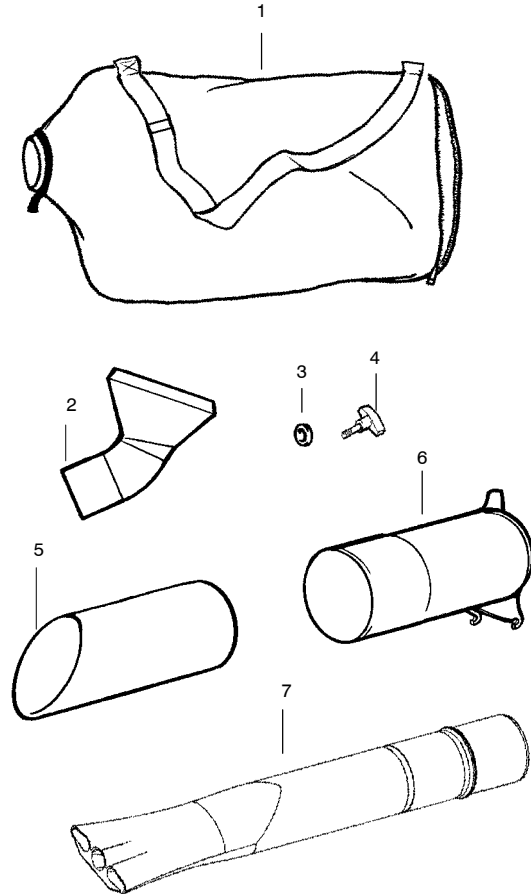

Assy - Vacuum

Ref.	Part No.	Description
1.	530095564	Assy-Vac. Bag w/strap
2.	530095470	Tube-Elbow Vac
3.	530049686	Retainer-Vac Tube Knob
4.	530016322	Knob
5.	530094476	Tube-Lower Vac
6.	*****	Tube-Upper Vac
7.	530095593	Tube-Blower

***** **Service Note** *****

(When ordering the new upper vac tube 530056901 , items # 3,4 are not required.)