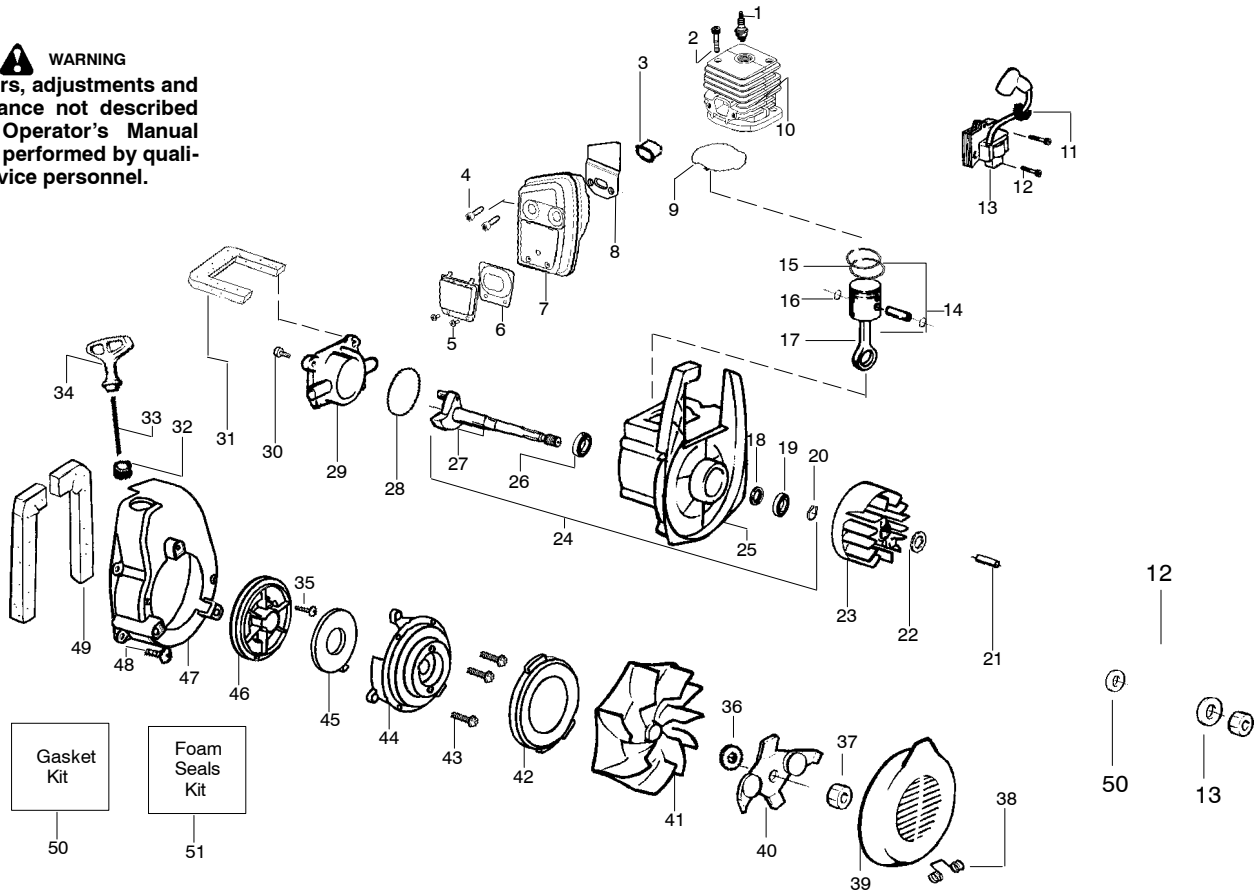

TYPE 2

WARNING
All repairs, adjustments and maintenance not described in the Operator's Manual must be performed by qualified service personnel.

Ref.	Part No.	Description	Ref.	Part No.	Description	Ref.	Part No.	Description
1.	952030249	Spark Plug (RCJ-6Y)	21.	530016190	Spacer-Flywheel	40.	530095461	Assy-Mulch Blade
2.	530015953	Screw	22.	530015149	Washer	41.	530069817	Assy-Impeller
3.	530055191	Insulator-Heat	23.	530039209	Assy-Flywheel	42.	530056625	Seal-Ring
4.	530016387	Screw-Muffler-Internal	24.	530071456	Assy-Crankcase/Crank shaft (incl. 20,25,27)	43.	530016349	Screw
5.	530015241	Screw	25.	530012492	Assy-Crankcase (Incl. 18,19,26)	44.	530055101	Housing-Pulley
6.	530071593	Kit-Spark Screen (incl. #5)	26.	530032125	Bearing-Inner	45.	530042086	Spring-Starter
7.	530071599	Kit-Muffler (incl. 4,5,6, & 8)	27.	530012452	Assy-Crankshaft	46.	530071466	Kit-Starter Pulley
8.	530071458	Gasket-Baffle (kit)	28.	530071458	O-ring-C/case (kit)	47.	530055102	Fan Housing
9.	530071458	Gasket-Cylinder (kit)	29.	530012443	Cover-Crankcase	48.	530015810	Screw
10.	530071457	Kit-Cylinder	30.	530015810	Screw	49.	530071459	Foam-182mm (kit)
11.	530019182	Grommet-Ign. Module	31.	530071459	Foam-219mm (kit)	50.	530071458	Kit-Gasket (page 2 incl. 2,5 & 19) (page 6 incl. 8,9, & 28)
12.	530016357	Screw-Ignition Module	32.	530029182	Eyelet-Flange	51.	530071459	Kit-Foam Seals (page 2 incl. 1, 14, 32) (page 6 incl. 31 & 49)
13.	530035505	Ignition Module	33.	530071467	Kit-Rope			
14.	530071357	Kit-Piston (Incl. 15 & 16)	34.	530054834	Handle-Starter			
15.	530055120	Piston Ring	35.	530016326	Screw-Rope			
16.	530015162	Retainer-Piston Pin	36.	530016240	Washer-Belleville			
17.	530069945	Assy-Connecting Rod	37.	530626605	Nut			
18.	530071615	Kit-Crankcase Seal	38.	530402043	Spring-Return Cover			
19.	530055728	Bearing-Outer	39.	530049313	Inlet Door			
20.	530015941	Retainer Ring-C' shaft						

✓ = NEW PART NUMBER FOR THIS IPL

★ = REFER TO THE SERVICE REFERENCE INDICATED FOR MORE INFORMATION. (LOCATED AT END OF IPL)