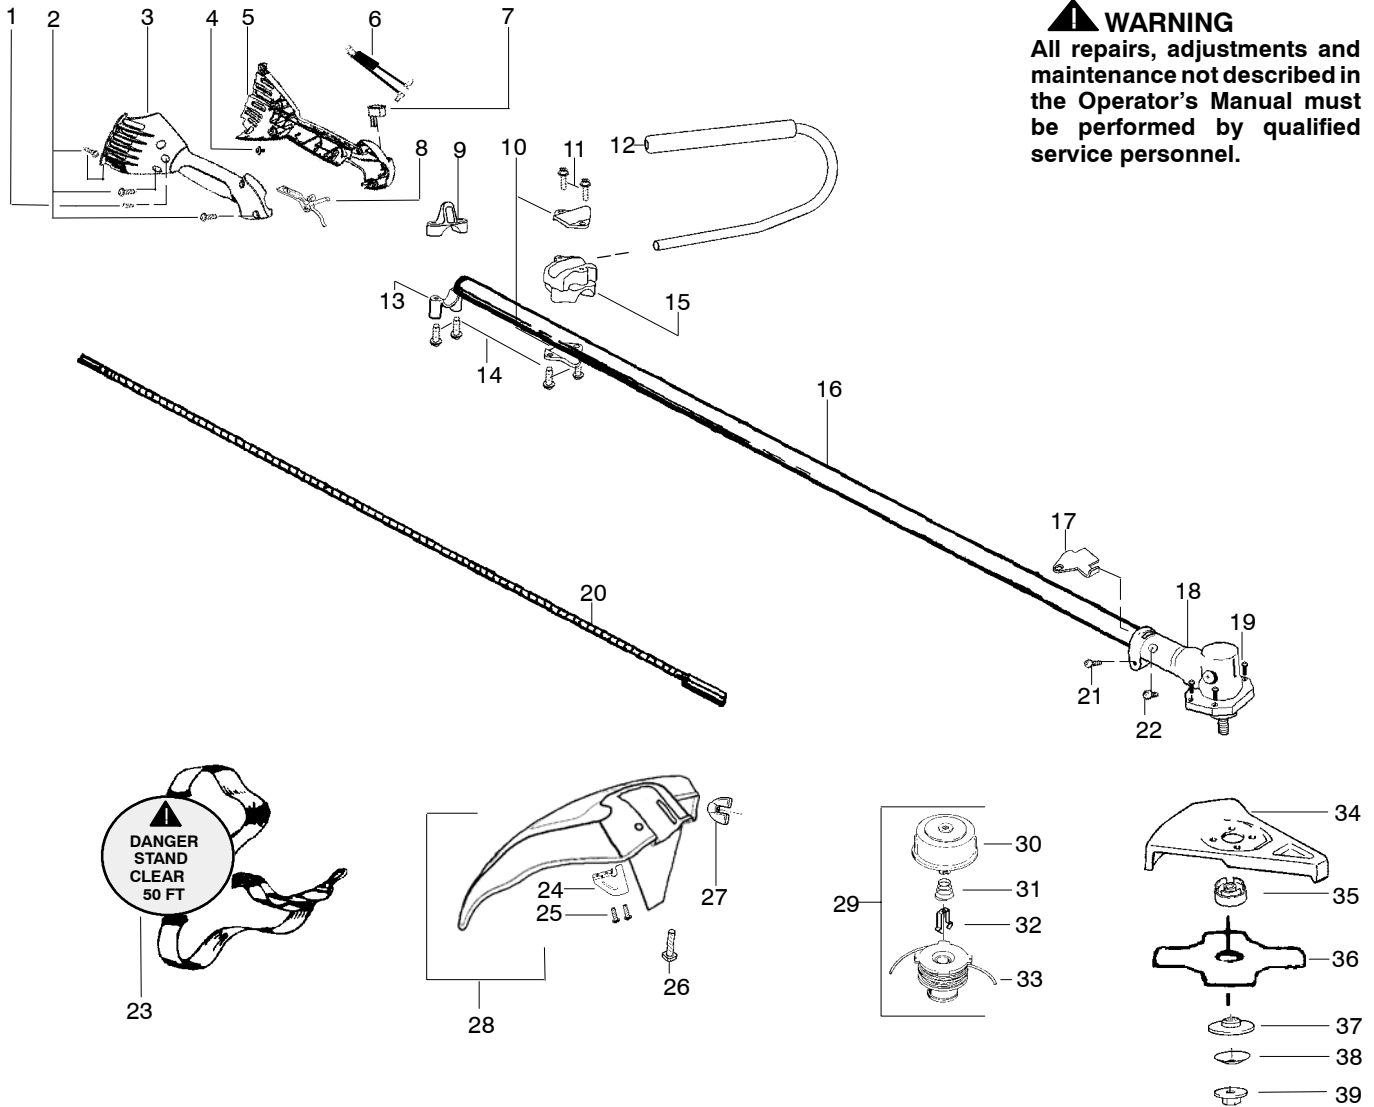

PARTS LIST NO. <b>530165849</b>		<b>WEED EATER® PARTS LIST</b>	MODEL(s) <b>BC3150</b>
DATE <b>2/15/07</b>	Replaces 530165849-12/08/06		<b>Note:</b> Illustration may differ from actual model due to design changes

**WARNING**  
All repairs, adjustments and maintenance not described in the Operator's Manual must be performed by qualified service personnel.

Ref.	Part No.	Description	Ref.	Part No.	Description	Ref.	Part No.	Description
1.	530015805	Screw-alignment	17.	530057554	Bracket-Shield	35.	530095815	Dust cup
2.	530015886	Screw	18.	530096100	Gearbox	36.	952701611	Accy.-Weed Blade
3.	545019001	Hsg.-Throttle-right	19.	530016312	Screw	37.	530095816	Washer
4.	530016326	Screw-Cable Ret.	20.	530096203	Shaft-Flex	38.	530016240	Washer-Belleville
5.	545018801	Hsg.-Throttle-left	21.	530016014	Screw	39.	530015793	Nut-Flange
6.	530058843	Assy-Wire	22.	530016224	Screw			
7.	530069572	Kit-Switch	23.	530094408	Shoulder Strap			
8.	545017702	Trigger-Throttle	24.	530052285	Limiters-Line			
9.	530057986	Clamp-Harness (upper)	25.	530015814	Screw			
10.	530058563	Clamp-Bracket	26.	530015820	Bolt			
11.	530015886	Screw	27.	530016152	Wingnut			
12. ✓	530071993	Kit-Handlebar Assy. (incl. grip, cap, decal)	28.	530071823	Kit-Shield Assy. (incl. 24,25)			
13.	530057987	Clamp-Harness (lower)	29.	952711550	Accy-Cutting Head (Incl. 30,31,32,33)			Not Shown
14.	530015940	Screw	30.	530095772	Assy-Hub			
15.	530058765	Clamp-Handlebar	31.	530053241	Spring			
16. ✓	530071992	Kit-Shaft Assy.	32.	530401957	Retainer			
			33.	952711551	Accy-Wound Spool			
			34.	530071383	Kit-Metal Shield			
							545117593	Operator Manual
							530055349	Decal-Shaft Warning
							530031159	Wrench-Hex 5/32"

✓ = NEW PART NUMBER FOR THIS IPL

\* = REFER TO THE SERVICE REFERENCE INDICATED FOR MORE INFORMATION. (LOCATED AT END OF IPL)