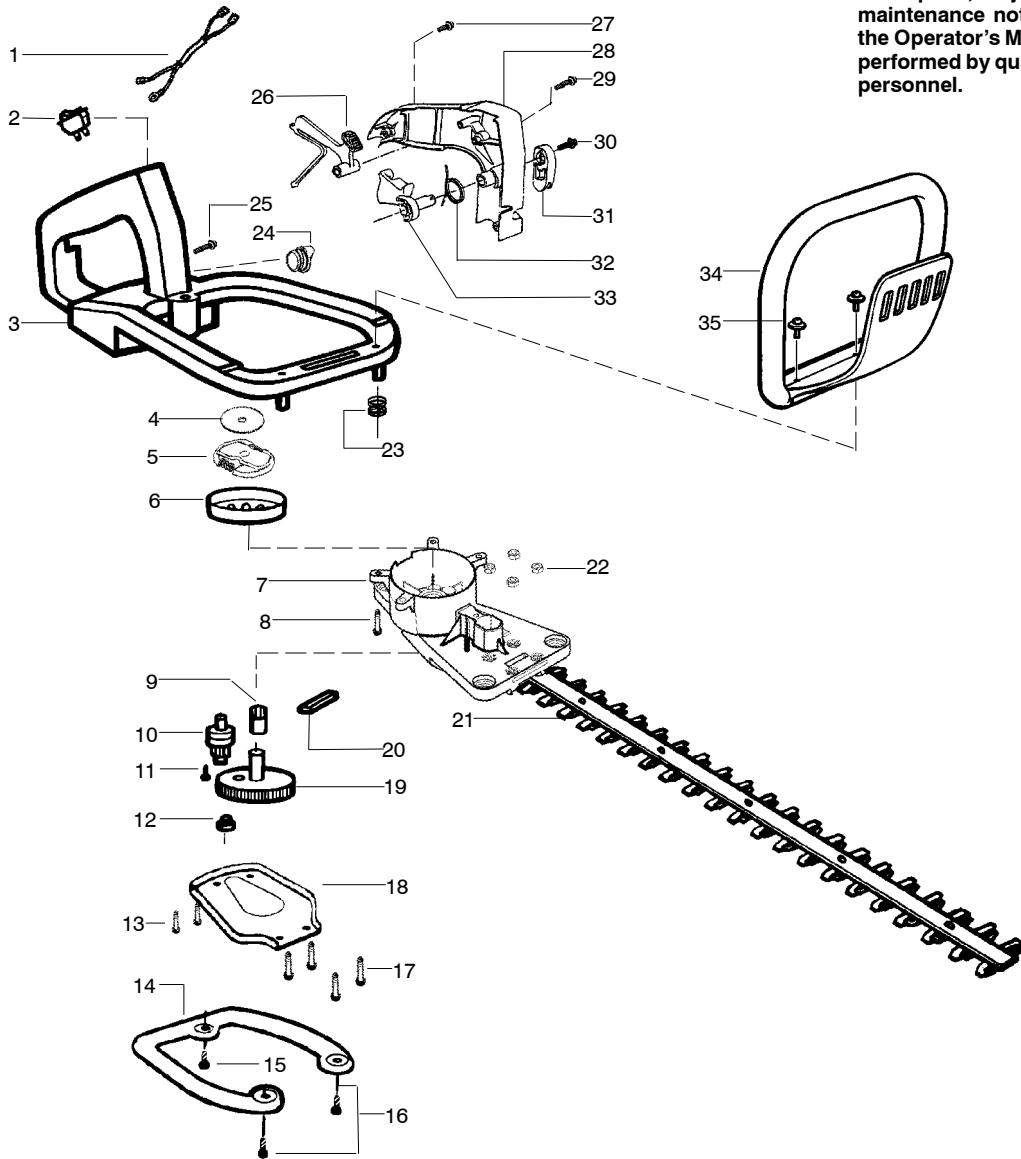

TYPE 2

WARNING
All repairs, adjustments and maintenance not described in the Operator's Manual must be performed by qualified service personnel.

Ref.	Part No.	Description	Ref.	Part No.	Description
1.	530054133	Assy-Leadwire/Switch (Incl.#2)	19.	530071690	Kit-Drive Gear Ass'y. (Incl. #12)
2.	530029954	Switch-Ignition	20.	530029948	Seal-Blade (Felt)
3.	530071656	Assy-Rear Handle & Tank	21.	530403228	Assy-Blade 19"
4.	545024810	Washer-Clutch (Kit)	22.	530016284	Nut
5.	545024810	Assy-Clutch (Kit)	23.	530029946	Spring
6.	545024810	Drum-Clutch (Kit)	24.	530014871	Assy-Fuel Cap
7.	530071931	Assy-Gear Box (incl.# 9-11,13,17,22)	25.	530016406	Screw
8.	530015886	Screw	26.	530053900	Lockout-Throttle
9.	530016013	Bearing-Gear	27.	530015934	Screw
10.	530096009	Assy-Pinion	28.	530038305	Cover-Handle
11.	530015805	Screw	29.	530015940	Screw
12.	530032121	Bushing-Blade	30.	530015775	Screw
13.	530015940	Screw	31.	530029958	Lever-Trigger
14.	530036046	Plate-Isolator	32.	530036123	Spring-Trigger
15.	530015849	Screw	33.	530053884	Trigger
16.	530015934	Screw	34.	530094992	Handle-Front
17.	530016472	Screw	35.	530015955	Screw
18.	530029916	Cover-Gear Box Plate			

✓ = NEW PART NUMBER FOR THIS IPL   ★ = REFER TO THE SERVICE REFERENCE INDICATED FOR MORE INFORMATION. (LOCATED AT END OF IPL)
● = THESE PARTS ARE ILLUSTRATED FOR CLARITY. ORDER COMPLETE ASSEMBLY.