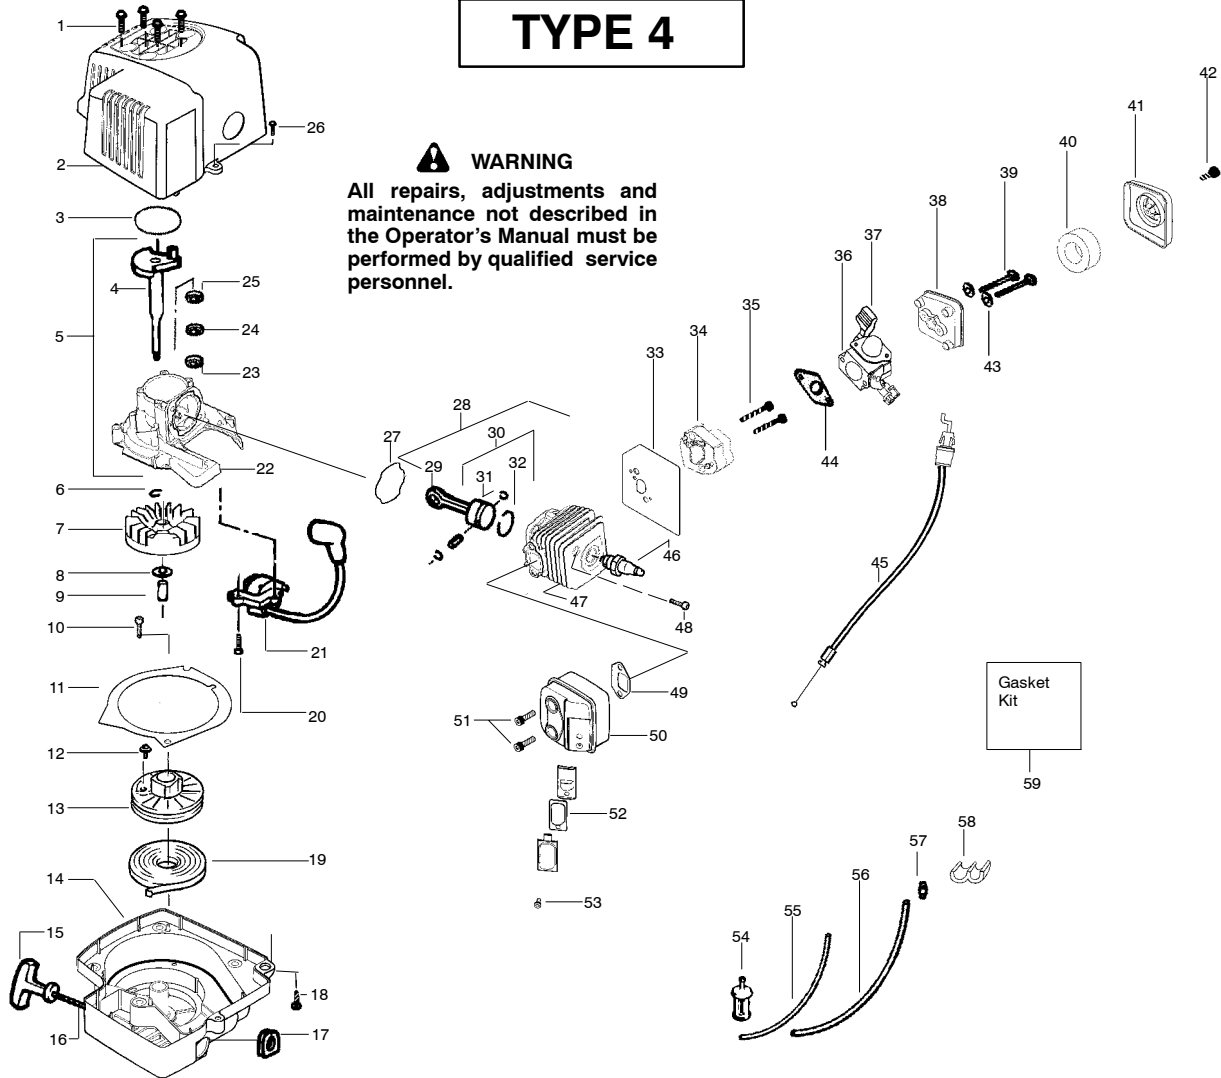

## TYPE 4

**WARNING**  
All repairs, adjustments and maintenance not described in the Operator's Manual must be performed by qualified service personnel.

Ref.	Part No.	Description	Ref.	Part No.	Description	Ref.	Part No.	Description
1.	530016386	Screw	24.	530019264	Seal-Crankcase	47.	530012500	Cylinder
2.	530058573	Assy-Shroud/H'shield	25.	530032125	Bearing-Inner	48.	530015953	Screw
3.	530071486	O-Ring-C'case (kit)	26.	530015934	Screw	49.	530071486	Gasket-Muffler (kit)
4.	530012571	Assy-Crankshaft	27.	530071486	Seal-Cylinder (kit)	50.	530071682	Kit-Muffler (incl. # 49,51,52,53)
5.	530071681	Assy-C/case-C/shaft (Incl. #4,6 & 22-25)	28.	530071785	Kit-Piston/Rod Assy. (Incl. 29 & 30)	51.	530016338	Bolt-Muffler
6.	530015941	Ring-Retainer-C'shaft	29.	530069945	Assy-Connecting Rod	52.	530071544	Kit-Spark Arrestor
7.	530071487	Assy-Flywheel	30.	530071833	Kit-Piston (Incl. 31 & 32)	53.	530015241	Screw
8.	530015828	Washer-Flat	31.	530015162	Retainer-Piston Pin	54.	530095992	Assy-Pick-up
9.	530055729	Spacer-Flywheel	32.	530055120	Ring-Piston	55.	530069247	Kit-Fuel Line(small)
10.	530015496	Screw	33.	530071486	Gasket-Carb. Adapt.(kit)	56.	530069216	Kit-Fuel Line(large)
11.	530055681	Plate-Baffle	34.	530057634	Adapter-Carburetor	57.	530023877	Fitting-Fuel Line
12.	530015882	Screw	35.	530016309	Screw	58.	530016103	Clip-Retainer
13.	530069353	Kit-Starter Pulley (Incl.# 12)	36.	530071633	Kit-Carburetor Ass'y. (C1U-W13A)	59.	530071486	Kit-Gasket (Incl. #3,27,33,44,49)
14.	545037404	Assy-Fan Housing	37.	530071718	Kit-Choke Lever			
15.	530027569	Handle-Starter	38.	530055680	Air Box			
16.	530069232	Kit-Rope	39.	530016429	Screw			
17.	530019182	Grommet-Ignition Module	40.	530047932	Air Filter Foam			
18.	530016386	Screw-(f/hsg to shrd)	41.	530055679	Air Filter Cover			
19.	530042085	Spring-Starter	42.	530015957	Screw			
20.	530016357	Screw	43.	530015158	Washer			
21.	530054137	Ignition Module	44.	530071486	Gasket-Carburetor(kit)	✓	545186732	Operator Manual
22.	530012510	Assy-Crankcase	45.	530058756	Assy-Throttle Cable			
23.	530055728	Bearing-Outer	46.	952030249	Spark Plug(RCJ-6Y)			