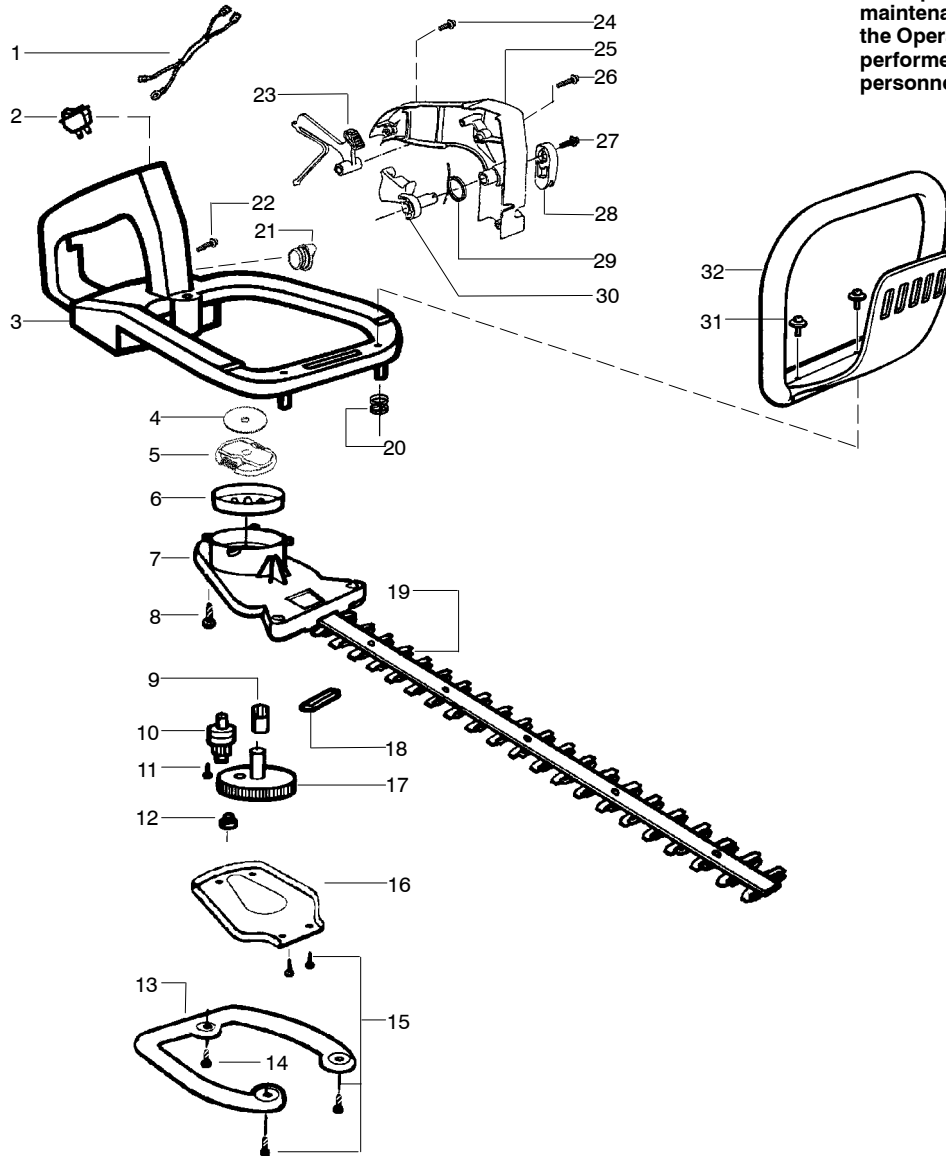

TYPE 1

WARNING
All repairs, adjustments and maintenance not described in the Operator's Manual must be performed by qualified service personnel.

Ref.	Part No.	Description	Ref.	Part No.	Description
1.	530054133	Assy-Leadwire/Switch (Incl.#2)	18.	530029948	Seal-Blade (Felt)
2.	530029954	Switch-Ignition	19.	530403228	Assy-Blade 19"
3.	530071656	Assy-Rear Handle & Tank	20.	530029946	Spring
4.	545024810	Washer-Clutch (Kit)	21.	530014871	Assy-Fuel Cap
5.	545024810	Assy-Clutch (Kit)	22.	530016406	Screw
6.	545024810	Drum-Clutch (Kit)	23.	530053900	Lockout-Throttle
7.	530096102	Assy-Gear Box (incl.# 9-11)	24.	530015934	Screw
8.	530015886	Screw	25.	530038305	Cover-Handle
9.	530016013	Bearing-Gear	26.	530015940	Screw
10.	530096009	Assy-Pinion	27.	530015775	Screw
11.	530015805	Screw	28.	530029958	Lever-Trigger
12.	530032121	Bushing-Blade	29.	530036123	Spring-Trigger
13.	530036046	Plate-Isolator	30.	530053884	Trigger
14.	530015849	Screw	31.	530015955	Screw
15.	530015934	Screw	32.	530094992	Handle-Front
16.	530029916	Cover-Gear Box Plate			
17.	530071690	Kit-Drive Gear Ass'y. (Incl. #12)			

✓ = NEW PART NUMBER FOR THIS IPL   * = REFER TO THE SERVICE REFERENCE INDICATED FOR MORE INFORMATION. (LOCATED AT END OF IPL)
● = THESE PARTS ARE ILLUSTRATED FOR CLARITY. ORDER COMPLETE ASSEMBLY.