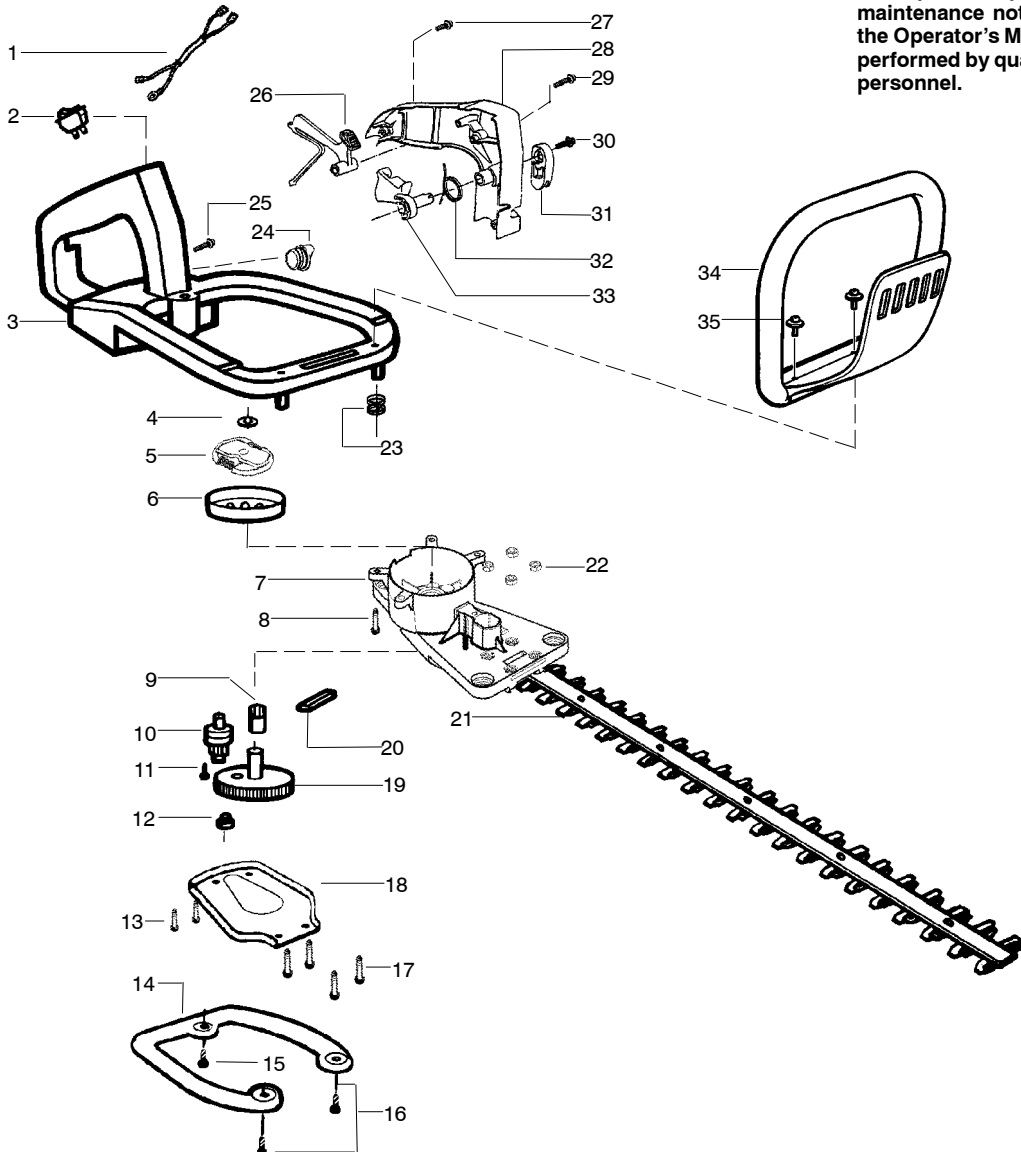

TYPE 4

WARNING
All repairs, adjustments and maintenance not described in the Operator's Manual must be performed by qualified service personnel.

Ref.	Part No.	Description	Ref.	Part No.	Description
1.	530054133	Assy-Leadwire/Switch (Incl.#2)	19.	530071690	Kit-Drive Gear Ass'y. (Incl. #12)
2.	530029954	Switch-Ignition	20.	530029948	Seal-Blade (Felt)
3.	530071656	Assy-Rear Handle & Tank	21.	530403229	Assy-Blade 22"
4.	530015611	Washer-Clutch	22.	545009101	Nut
5.	530071803	Kit-Clutch Assy.	23.	530029946	Spring
6.	530150583	Assy-Drum	24.	530014871	Assy-Fuel Cap
7.	530071931	Assy-Gear Box (incl.# 9-11,13,17,22)	25.	530016406	Screw
8.	530015886	Screw	26.	530053900	Lockout-Throttle
9.	530016013	Bearing-Gear	27.	530015934	Screw
10.	530096009	Assy-Pinion	28.	545008001	Kit-Handle Cover
11.	530015805	Screw	29.	530015940	Screw
12.	530032121	Bushing-Blade	30.	530015775	Screw
13.	530015940	Screw	31.	530057818	Lever-Trigger
14.	530036046	Plate-Isolator	32.	530036123	Spring-Trigger
15.	530015849	Screw	33.	530053884	Trigger
16.	530015934	Screw	34.	530094992	Handle-Front
17.	530016472	Screw	35.	530015955	Screw
18.	530029916	Cover-Gear Box Plate			

✓ = NEW PART NUMBER FOR THIS IPL   * = REFER TO THE SERVICE REFERENCE INDICATED FOR MORE INFORMATION. (LOCATED AT END OF IPL)
● = THESE PARTS ARE ILLUSTRATED FOR CLARITY. ORDER COMPLETE ASSEMBLY.