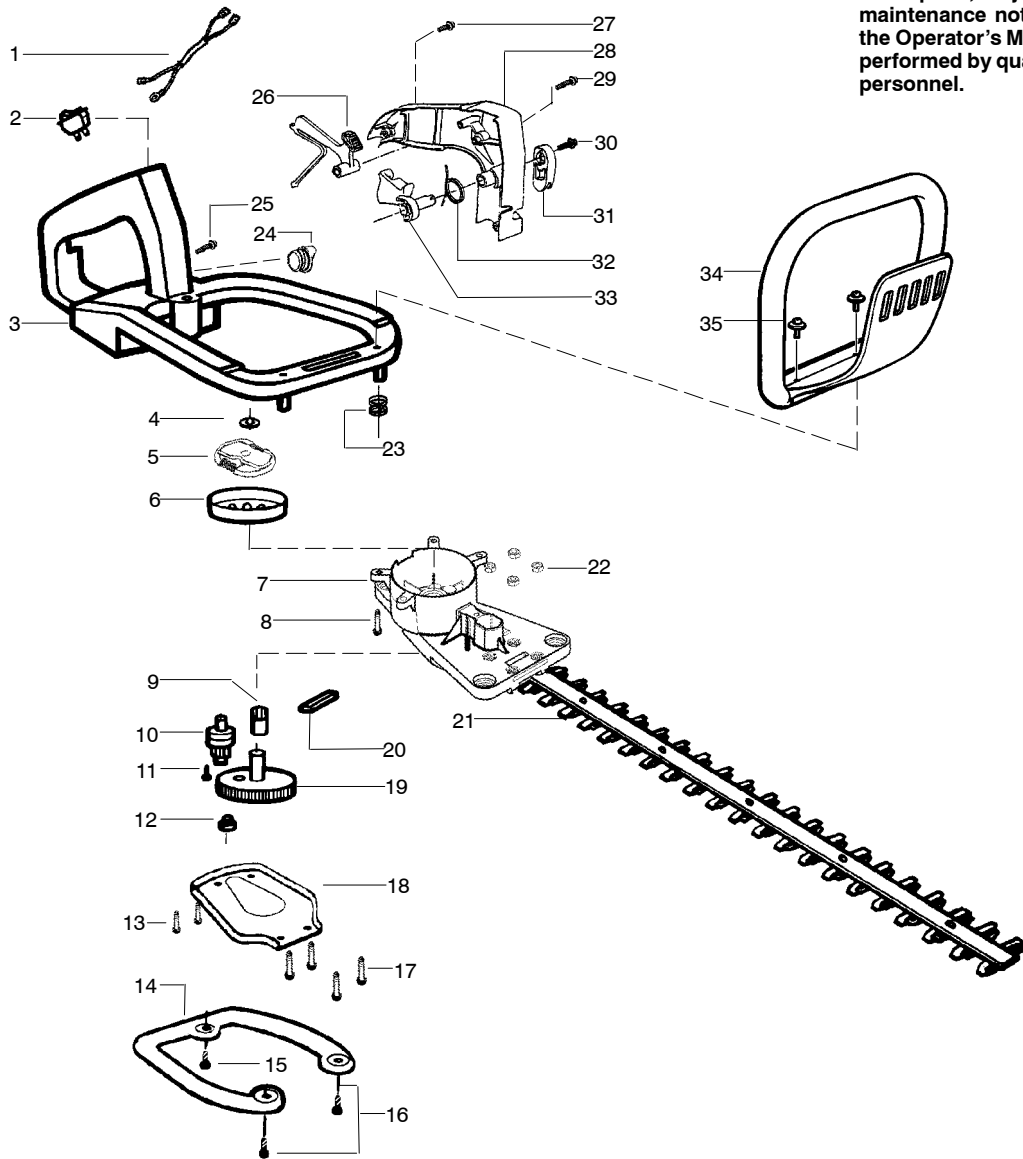

TYPE 3

WARNING
All repairs, adjustments and maintenance not described in the Operator's Manual must be performed by qualified service personnel.

Ref.	Part No.	Description	Ref.	Part No.	Description
1.	530054133	Assy-Leadwire/Switch (Incl.#2)	19.	530071690	Kit-Drive Gear Ass'y. (Incl. #12)
2.	530029954	Switch-Ignition	20.	530029948	Seal-Blade (Felt)
3.	530071656	Assy-Rear Handle & Tank	21.	530403229	Assy-Blade 22"
4.	530015828	Washer-Clutch	22.	545009101	Nut
5.	530014396	Kit-Clutch Assy.	23.	530029946	Spring
6.	530056069	Assy-Drum	24.	530014871	Assy-Fuel Cap
7.	530071931	Assy-Gear Box (incl.# 9-11,13,17,22)	25.	530016406	Screw
8.	530015886	Screw	26.	530053900	Lockout-Throttle
9.	530016013	Bearing-Gear	27.	530015934	Screw
10.	530096009	Assy-Pinion	28.	545008001	Kit-Handle Cover
11.	530015805	Screw	29.	530015940	Screw
12.	530032121	Bushing-Blade	30.	530015775	Screw
13.	530015940	Screw	31.	530057818	Lever-Trigger
14.	530036046	Plate-Isolator	32.	530036123	Spring-Trigger
15.	530015849	Screw	33.	530053884	Trigger
16.	530015934	Screw	34.	530094992	Handle-Front
17.	530016472	Screw	35.	530015955	Screw
18.	530029916	Cover-Gear Box Plate			

✓ = NEW PART NUMBER FOR THIS IPL   ★ = REFER TO THE SERVICE REFERENCE INDICATED FOR MORE INFORMATION. (LOCATED AT END OF IPL)
● = THESE PARTS ARE ILLUSTRATED FOR CLARITY. ORDER COMPLETE ASSEMBLY.