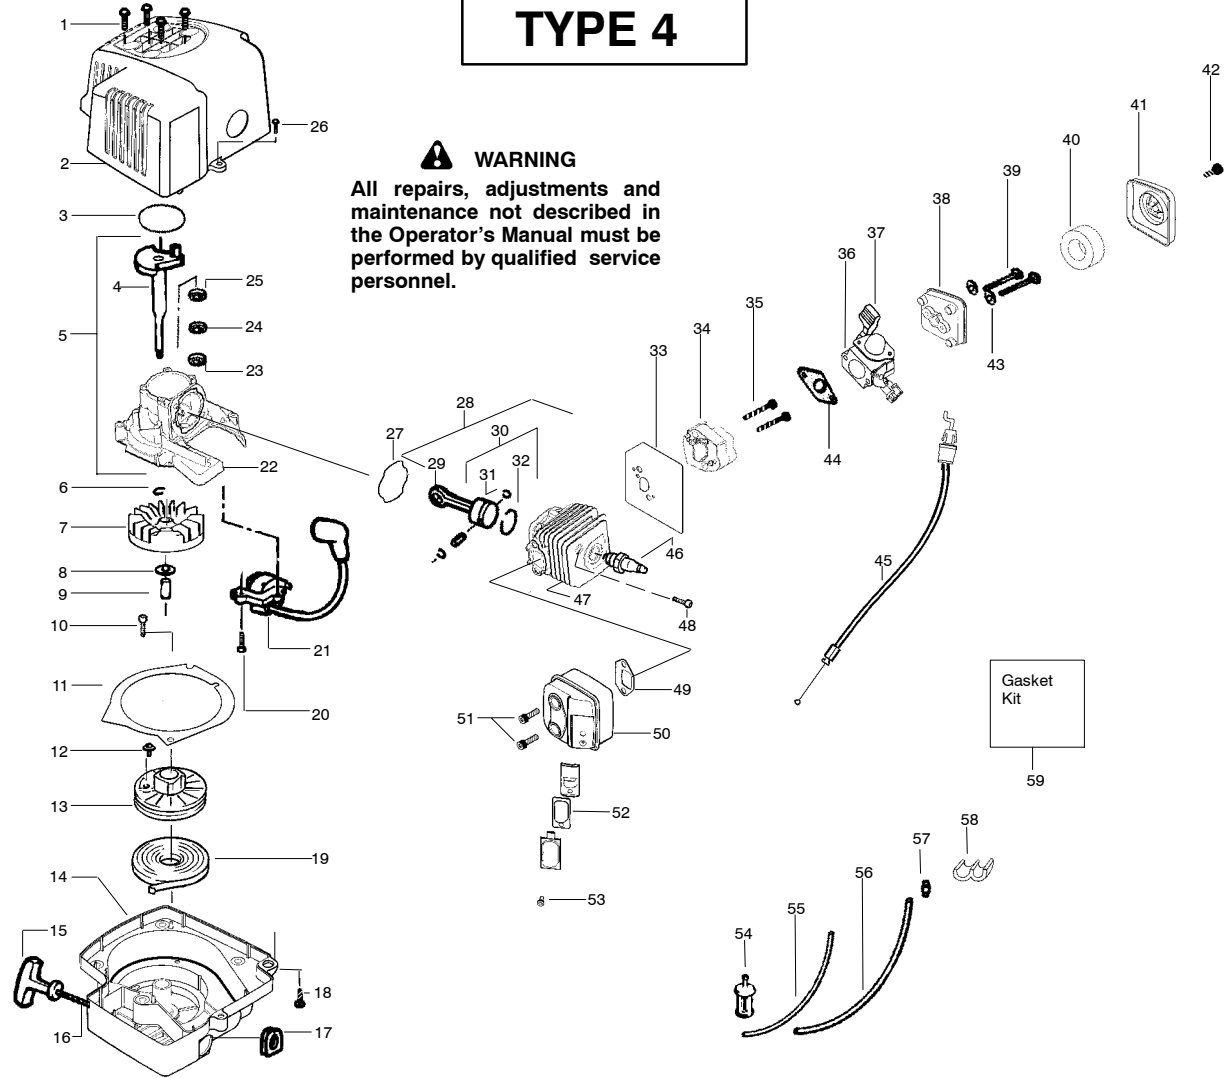

Note: Illustration may differ from actual model due to design changes

TYPE 4

WARNING
All repairs, adjustments and maintenance not described in the Operator's Manual must be performed by qualified service personnel.

Ref.	Part No.	Description	Ref.	Part No.	Description	Ref.	Part No.	Description
1.	530016386	Screw	24.	530019264	Seal-Crankcase	47.	530012500	Cylinder
2.	530058573	Assy-Shroud/H'shield	25.	530032125	Bearing-Inner	48.	530015953	Screw
3.	530071486	O-Ring-C'case (kit)	26.	530015934	Screw	49.	530071486	Gasket-Muffler (kit)
4.	530012571	Assy-Crankshaft	27.	530071486	Seal-Cylinder (kit)	50.	530071682	Kit-Muffler (Incl. # 49,51,52,53)
5.	530071681	Assy-C/case-C/shaft (Incl. #4,6 & 22-25)	28.	530071785	Kit-Piston/Rod Assy. (Incl. 29 & 30)	51.	530016338	Bolt-Muffler
6.	530015941	Ring-Retainer-C'shaft	29.	530069945	Assy-Connecting Rod	52.	530071544	Kit-Spark Arrestor
7.	530071487	Assy-Flywheel	30.	530071833	Kit-Piston (Incl. 31 & 32)	53.	530015241	Screw
8.	530015828	Washer-Flat	31.	530015162	Retainer-Piston Pin	54.	530095992	Assy-Pick-up
9.	530055729	Spacer-Flywheel	32.	530055120	Ring-Piston	55.	530069247	Kit-Fuel Line(small)
10.	530015496	Screw	33.	530071486	Gasket-Carb. Adapt. (kit)	56.	530069216	Kit-Fuel Line(large)
11.	530055681	Plate-Baffle	34.	530057634	Adapter-Carburetor	57.	530023877	Fitting-Fuel Line
12.	530015882	Screw	35.	530016309	Screw	58.	530016103	Clip-Retainer
13.	530069353	Kit-Starter Pulley (Incl.# 12)	36.	530071633	Kit-Carburetor Ass'y. (C1U-W13A)	59.	530071486	Kit-Gasket (Incl. #3,27,33,44,49)
14.	545037404	Assy-Fan Housing	37.	530071718	Kit-Choke Lever			
15.	530027569	Handle-Starter	38.	530055680	Air Box			
16.	530069232	Kit-Rope	39.	530016429	Screw			
17.	530019182	Grommet-Ignition Module	40.	530047932	Air Filter Foam			
18.	530016386	Screw-(f/hsg to shrd)	41.	530055679	Air Filter Cover			
19.	530042085	Spring-Starter	42.	530015957	Screw			
20.	530016357	Screw	43.	530015158	Washer			
21.	530054137	Ignition Module	44.	530071486	Gasket-Carburetor(kit)			
22.	530012510	Assy-Crankcase	45.	530058756	Assy-Throttle Cable	↖	545186732	Operator Manual
23.	530055728	Bearing-Outer	46.	952030249	Spark Plug(RCJ-6Y)			

↖ = NEW PART NUMBER FOR THIS IPL   ★ = REFER TO THE SERVICE REFERENCE INDICATED FOR MORE INFORMATION. (LOCATED AT END OF IPL)
● = THESE PARTS ARE ILLUSTRATED FOR CLARITY. ORDER COMPLETE ASSEMBLY.