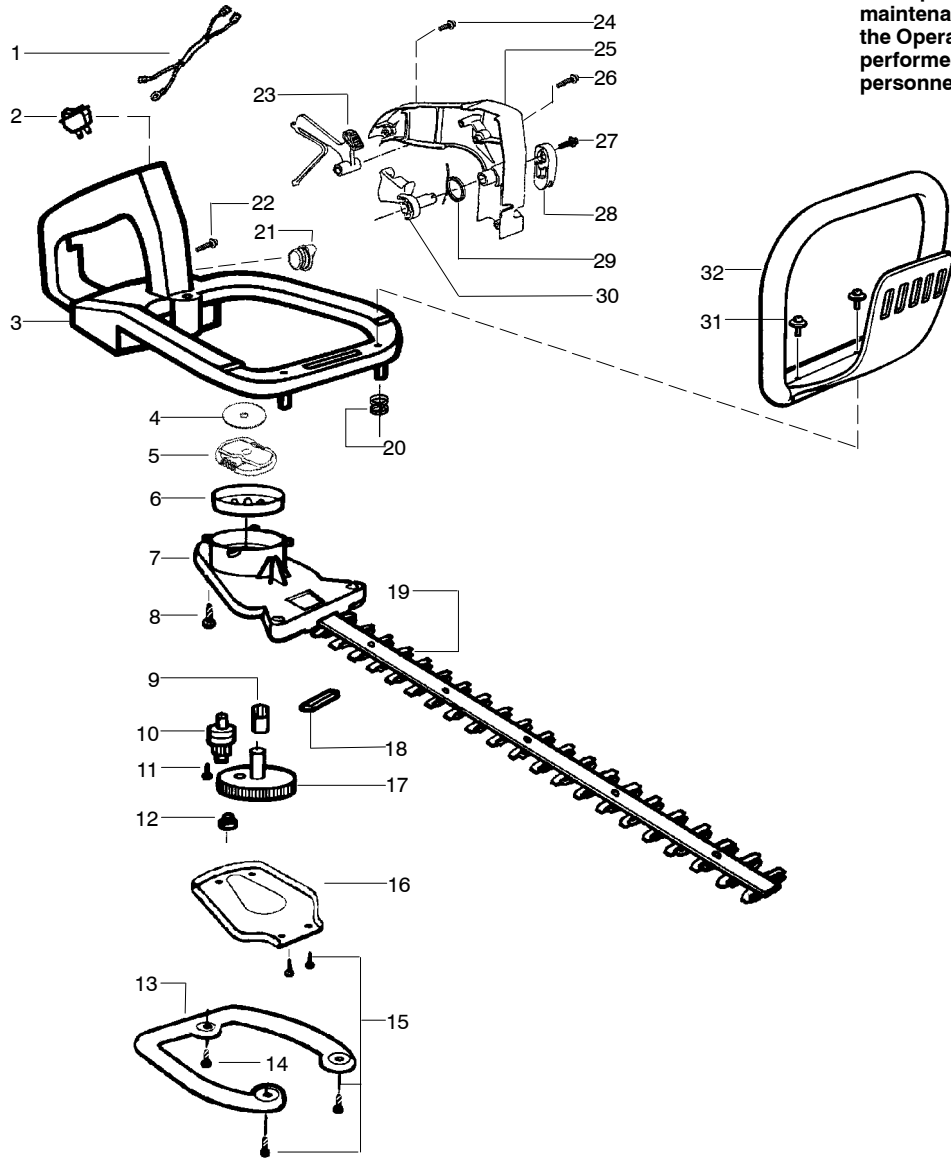

TYPE 1

WARNING
All repairs, adjustments and maintenance not described in the Operator's Manual must be performed by qualified service personnel.

Ref.	Part No.	Description	Ref.	Part No.	Description
1.	530054133	Assy-Leadwire/Switch (Incl.#2)	18.	530029948	Seal-Blade (Felt)
2.	530029954	Switch-Ignition	19.	530403229	Assy-Blade 22"
3.	530071656	Assy-Rear Handle & Tank	20.	530029946	Spring
4.	545024810	Washer-Clutch (Kit)	21.	530014871	Assy-Fuel Cap
5.	545024810	Assy-Clutch (Kit)	22.	530016406	Screw
6.	545024810	Drum-Clutch (Kit)	23.	530053900	Lockout-Throttle
7.	530096102	Assy-Gear Box (incl.# 9-11)	24.	530015934	Screw
8.	530015886	Screw	25.	530038305	Cover-Handle
9.	530016013	Bearing-Gear	26.	530015940	Screw
10.	530096009	Assy-Pinion	27.	530015775	Screw
11.	530015805	Screw	28.	530029958	Lever-Trigger
12.	530032121	Bushing-Blade	29.	530036123	Spring-Trigger
13.	530036046	Plate-Isolator	30.	530053884	Trigger
14.	530015849	Screw	31.	530015955	Screw
15.	530015934	Screw	32.	530094992	Handle-Front
16.	530029916	Cover-Gear Box Plate			
17.	530071690	Kit-Drive Gear Ass'y. (Incl. #12)			

✓ = NEW PART NUMBER FOR THIS IPL   * = REFER TO THE SERVICE REFERENCE INDICATED FOR MORE INFORMATION. (LOCATED AT END OF IPL)
● = THESE PARTS ARE ILLUSTRATED FOR CLARITY. ORDER COMPLETE ASSEMBLY.