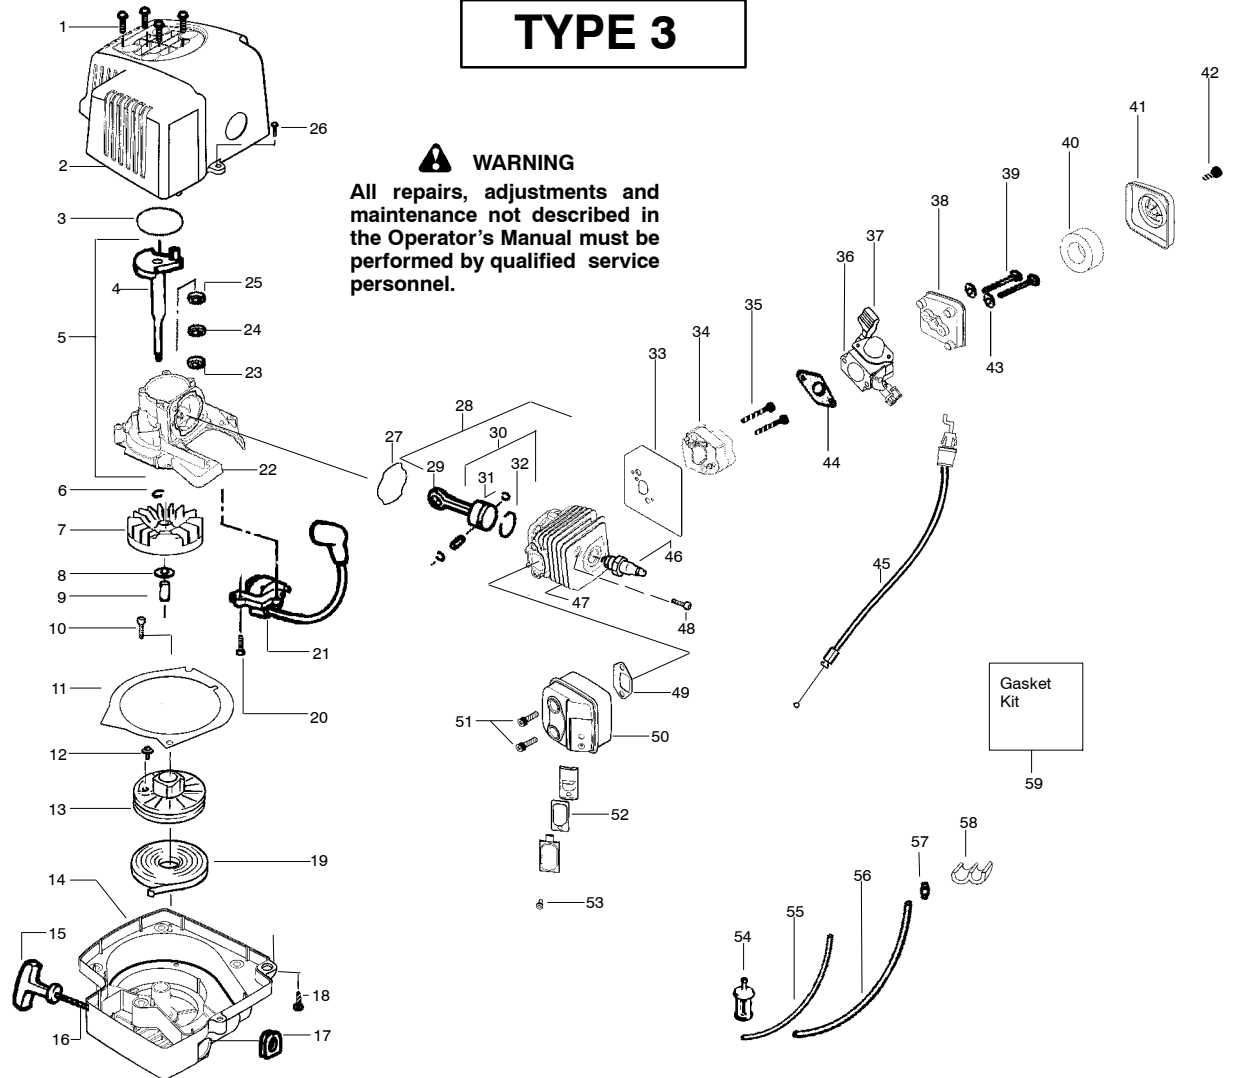

TYPE 3

WARNING
 All repairs, adjustments and maintenance not described in the Operator's Manual must be performed by qualified service personnel.

Gasket Kit
59

Ref.	Part No.	Description	Ref.	Part No.	Description	Ref.	Part No.	Description
1.	530016386	Screw	24.	530019264	Seal-Crankcase	47.	530012500	Cylinder
2.	530058573	Assy-Shroud/H'shield	25.	530032125	Bearing-Inner	48.	530015953	Screw
3.	530071486	O-Ring-C'case (kit)	26.	530015934	Screw	49.	530071486	Gasket-Muffler (kit)
4.	530012571	Assy-Crankshaft	27.	530071486	Seal-Cylinder (kit)	50.	530071682	Kit-Muffler (incl. # 49,51,52,53)
5.	530071681	Assy-C'case-C/shaft (Incl. #4,6 & 22-25)	28.	530071785	Kit-Piston/Rod Assy. (Incl. 29 & 30)	51.	530016338	Bolt-Muffler
6.	530015941	Ring-Retainer-C'shaft	29.	530069945	Assy-Connecting Rod	52.	530071544	Kit-Spark Arrestor
7.	530071487	Assy-Flywheel	30.	530071833	Kit-Piston (Incl. 31 & 32)	53.	530015241	Screw
8.	530015828	Washer-Flat	31.	530015162	Retainer-Piston Pin	54.	530095992	Assy-Pick-up
9.	530055729	Spacer-Flywheel	32.	530055120	Ring-Piston	55.	530069247	Kit-Fuel Line(small)
10.	530015496	Screw	33.	530071486	Gasket-Carb. Adapt.(kit)	56.	530069216	Kit-Fuel Line(large)
11.	530055681	Plate-Baffle	34.	530057634	Adapter-Carburetor	57.	530023877	Fitting-Fuel Line
12.	530015882	Screw	35.	530016309	Screw	58.	530016103	Clip-Retainer
13.	530069353	Kit-Starter Pulley (Incl.# 12)	36.	530071633	Kit-Carburetor Ass'y. (C1U-W13A)	59.	530071486	Kit-Gasket (Incl. #3,27,33,44,49)
14.	530055762	Assy-Fan Housing	37.	530071718	Kit-Choke Lever			
15.	530027569	Handle-Starter	38.	530055680	Air Box			
16.	530069232	Kit-Rope	39.	530016429	Screw			
17.	530019182	Grommet-Ignition Module	40.	530047932	Air Filter Foam			
18.	530016386	Screw-(f/hsg to shrd)	41.	530055679	Air Filter Cover			
19.	530042085	Spring-Starter	42.	530015957	Screw			
20.	530016357	Screw	43.	530015158	Washer			
21.	530054137	Ignition Module	44.	530071486	Gasket-Carburetor(kit)	530164003		Operator Manual
22.	530012510	Assy-Crankcase	45.	530058756	Assy-Throttle Cable			
23.	530055728	Bearing-Outer	46.	952030249	Spark Plug(RCJ-6Y)			