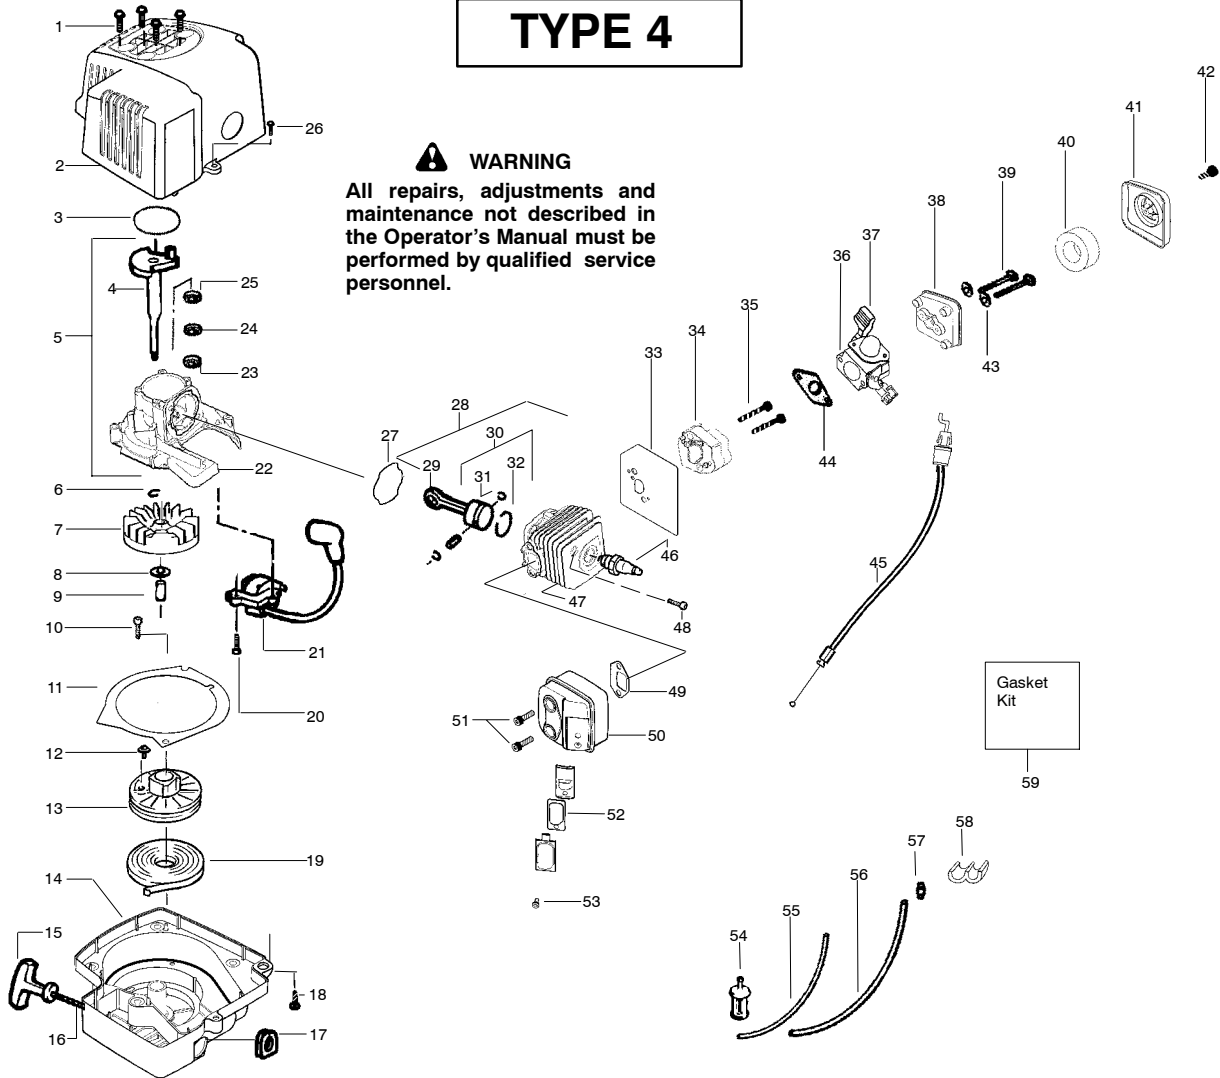

TYPE 4

Ref.	Part No.	Description	Ref.	Part No.	Description	Ref.	Part No.	Description
1.	530016386	Screw	24.	530019264	Seal-Crankcase	47.	530012500	Cylinder
2.	530058573	Assy-Shroud/H'shield	25.	530032125	Bearing-Inner	48.	530015953	Screw
3.	530071486	O-Ring-C'case (kit)	26.	530015934	Screw	49.	530071486	Gasket-Muffler (kit)
4.	530012571	Assy-Crankshaft	27.	530071486	Seal-Cylinder (kit)	50.	530071682	Kit-Muffler (Incl. # 49,51,52,53)
5.	530071681	Assy-C/case-C/shaft (Incl. #4,6 & 22-25)	28.	530071785	Kit-Piston/Rod Assy. (Incl. 29 & 30)	51.	530016338	Bolt-Muffler
6.	530015941	Ring-Retainer-C'shaft	29.	530069945	Assy-Connecting Rod	52.	530071544	Kit-Spark Arrestor
7.	530071487	Assy-Flywheel	30.	530071833	Kit-Piston (Incl. 31 & 32)	53.	530015241	Screw
8.	530015828	Washer-Flat	31.	530015162	Retainer-Piston Pin	54.	530095992	Assy-Pick-up
9.	530055729	Spacer-Flywheel	32.	530055120	Ring-Piston	55.	530069247	Kit-Fuel Line(small)
10.	530015496	Screw	33.	530071486	Gasket-Carb. Adapt. (kit)	56.	530069216	Kit-Fuel Line(large)
11.	530055681	Plate-Baffle	34.	530057634	Adapter-Carburetor	57.	530023877	Fitting-Fuel Line
12.	530015882	Screw	35.	530016309	Screw	58.	530016103	Clip-Retainer
13.	530069353	Kit-Starter Pulley (Incl.# 12)	36.	530071633	Kit-Carburetor Ass'y. (C1U-W13A)	59.	530071486	Kit-Gasket (Incl. #3,27,33,44,49)
14.	545037404	Assy-Fan Housing	37.	530071718	Kit-Choke Lever			
15.	530027569	Handle-Starter	38.	530055680	Air Box			
16.	530069232	Kit-Rope	39.	530016429	Screw			
17.	530019182	Grommet-Ignition Module	40.	530047932	Air Filter Foam			
18.	530016386	Screw-(f/hsg to shrd)	41.	530055679	Air Filter Cover			
19.	530042085	Spring-Starter	42.	530015957	Screw			
20.	530016357	Screw	43.	530015158	Washer			
21.	530054137	Ignition Module	44.	530071486	Gasket-Carburetor(kit)			
22.	530012510	Assy-Crankcase	45.	530058756	Assy-Throttle Cable	↖	545186732	Operator Manual
23.	530055728	Bearing-Outer	46.	952030249	Spark Plug(RCJ-6Y)			

↖ = NEW PART NUMBER FOR THIS IPL   ★ = REFER TO THE SERVICE REFERENCE INDICATED FOR MORE INFORMATION. (LOCATED AT END OF IPL)
● = THESE PARTS ARE ILLUSTRATED FOR CLARITY. ORDER COMPLETE ASSEMBLY.