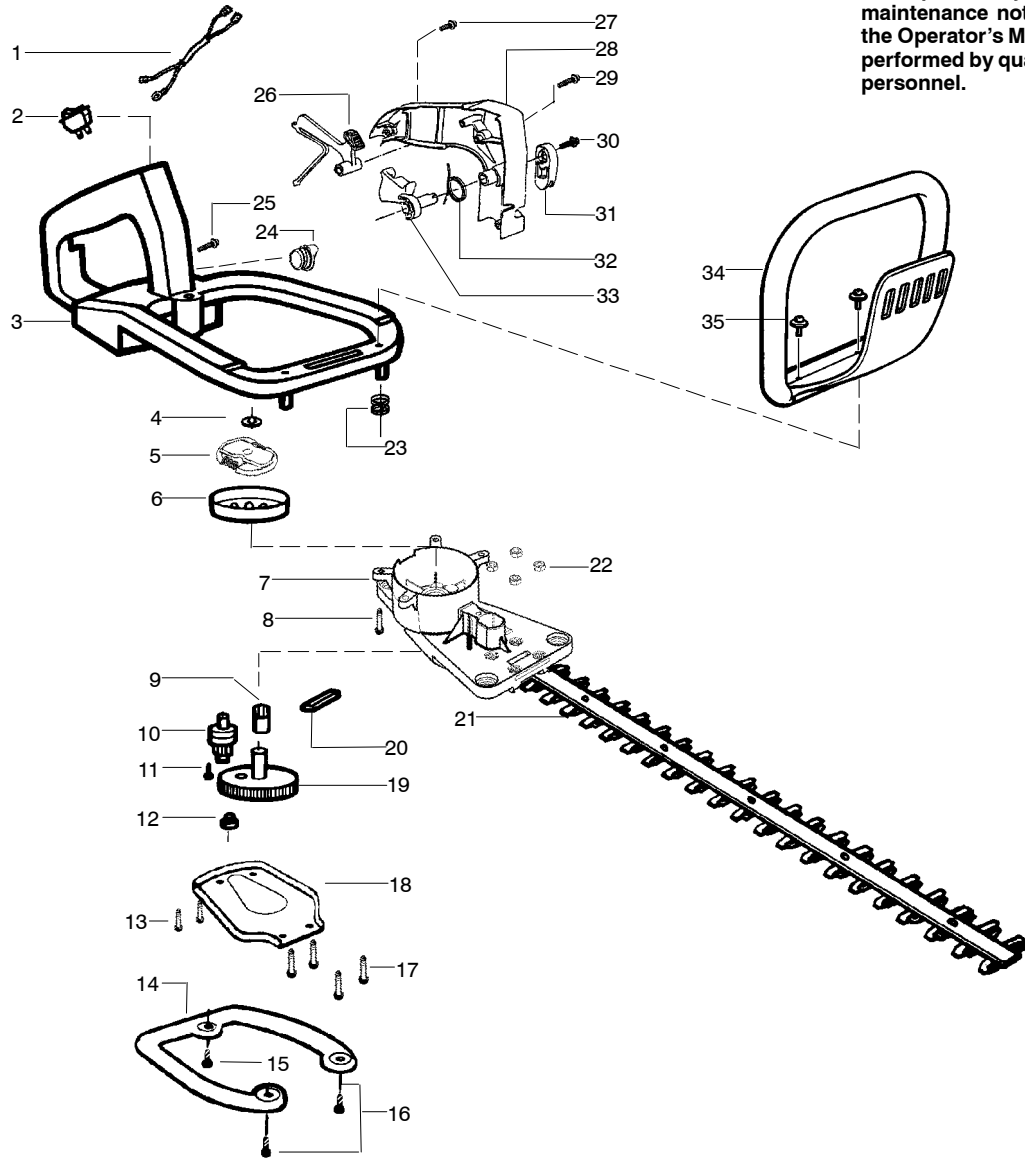

TYPE 4

WARNING
All repairs, adjustments and maintenance not described in the Operator's Manual must be performed by qualified service personnel.

Ref.	Part No.	Description	Ref.	Part No.	Description
1.	530054133	Assy-Leadwire/Switch (Incl.#2)	19.	530071690	Kit-Drive Gear Ass'y. (Incl. #12)
2.	530029954	Switch-Ignition	20.	530029948	Seal-Blade (Felt)
3.	530071656	Assy-Rear Handle & Tank	21.	530403229	Assy-Blade 22"
4.	530015611	Washer-Clutch	22.	545009101	Nut
5.	530071803	Kit-Clutch Assy.	23.	530029946	Spring
6.	530150583	Assy-Drum	24.	530014871	Assy-Fuel Cap
7.	530071931	Assy-Gear Box (incl.# 9-11,13,17,22)	25.	530016406	Screw
8.	530015886	Screw	26.	530053900	Lockout-Throttle
9.	530016013	Bearing-Gear	27.	530015934	Screw
10.	530096009	Assy-Pinion	28.	545008001	Kit-Handle Cover
11.	530015805	Screw	29.	530015940	Screw
12.	530032121	Bushing-Blade	30.	530015775	Screw
13.	530015940	Screw	31.	530057818	Lever-Trigger
14.	530036046	Plate-Isolator	32.	530036123	Spring-Trigger
15.	530015849	Screw	33.	530053884	Trigger
16.	530015934	Screw	34.	530094992	Handle-Front
17.	530016472	Screw	35.	530015955	Screw
18.	530029916	Cover-Gear Box Plate			

✓ = NEW PART NUMBER FOR THIS IPL   * = REFER TO THE SERVICE REFERENCE INDICATED FOR MORE INFORMATION. (LOCATED AT END OF IPL)
● = THESE PARTS ARE ILLUSTRATED FOR CLARITY. ORDER COMPLETE ASSEMBLY.