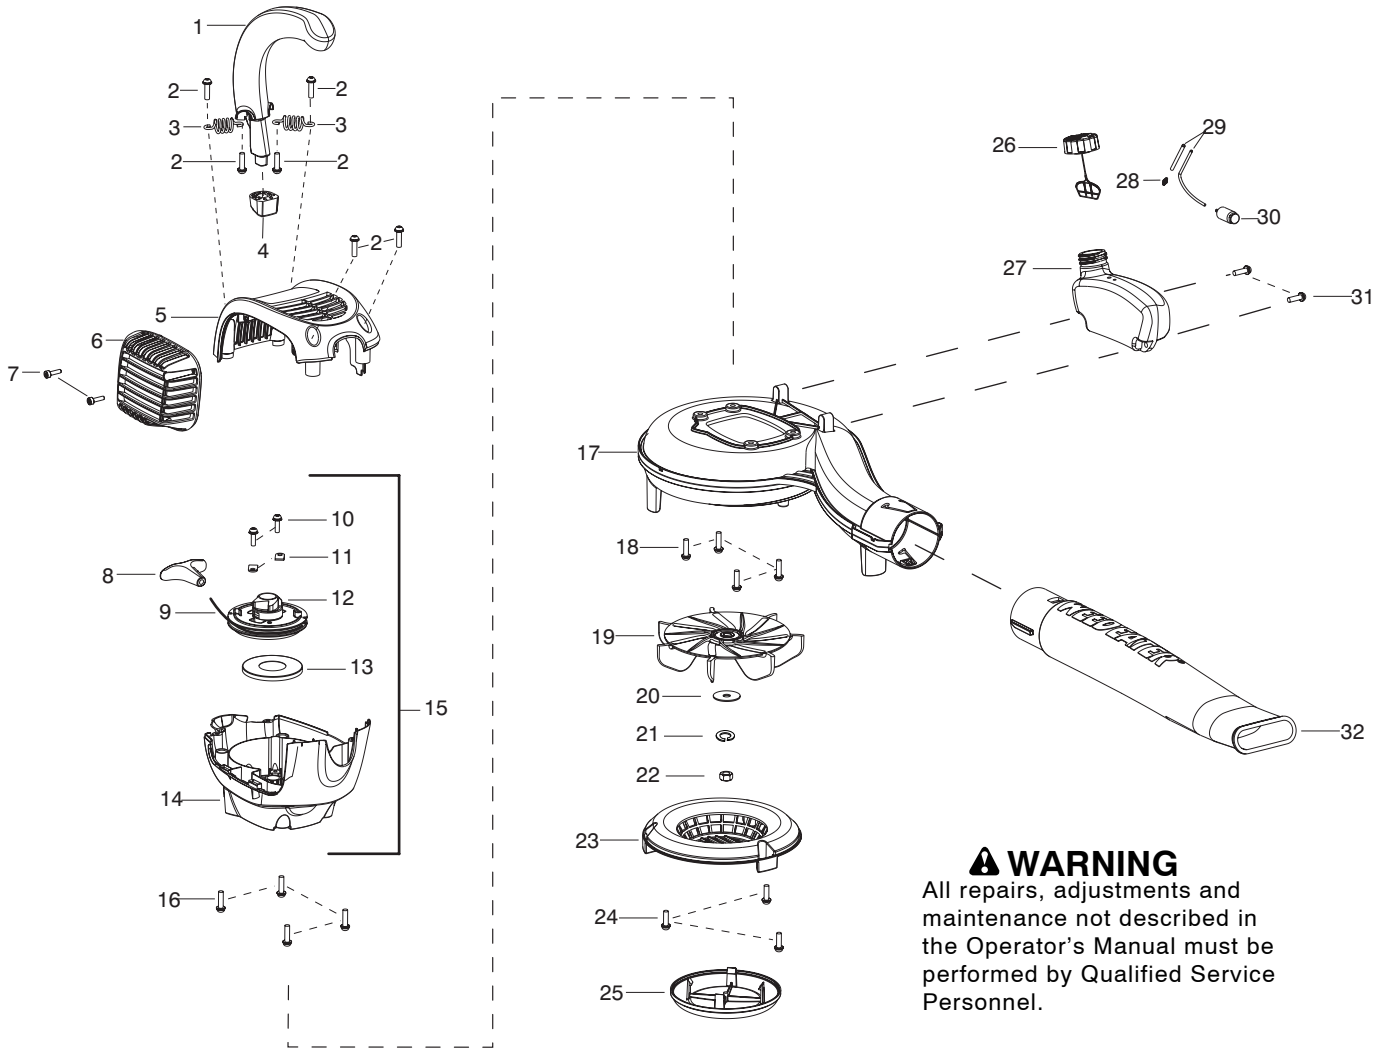

✓ = New Part Number For This IPL

★ = Refer to the Service Reference Indicated for more information. (Located at the END of the IPL)

Parts List No. 545192166		WEED EATER® PARTS LIST	MODEL FB25
Date 4/15/09	NEW		NOTE : Illustration may differ from actual model due to design changes.

⚠ WARNING
All repairs, adjustments and maintenance not described in the Operator's Manual must be performed by Qualified Service Personnel.

Ref.	Part No.	Description	Ref.	Part No.	Description
1.	545197801	Assy - Handle (Incl. qty. 2 of ref. 2,3)	21.	530092322	Washer - Lock
2.	530015814	Screw	22.	530626605	Nut
3.	545206801	Spring - Isolator	23.	545192901	Cover - Inlet
4.	545203101	Isolator - Handle	24.	530015880	Screw
5.	545192601	Housing - Upper Engine	25.	530057996	Deflector - Intake
6.	525433201	Assy - Muffler Guard	26.	530014347	Cap - Fuel (w/retainer)
7.	530016449	Screw	27.	545197701	Assy - Fuel Tank (Incl. 26,28,29,30)
8.	530054834	Handle - Starter	28.	530023877	Fitting - Fuel Line
9.	545180862	Kit - Rope	29.	530069599	Kit - Fuel Line (Incl. 28)
10.	530015775	Screw - Retainer	30.	530014362	Assy - Fuel Pick-up
11.	530027523	Retainer	31.	530015880	Screw
12.	545180863	Kit - Starter Pulley (Incl. 10,11)	32.	545193701	Tube - Blower
13.	545054901	Spring - Starter	Not Shown		
14.	526480601	Assy - Fan housing with bearing	545186729	Manual	
15.	545196201	Assy - Lower Engine Housing (Incl. 10,11,12,13,14)	545216201	Decal - Warning	
16.	530015810	Screw	525485301	Decal - Entanglement Warning	
17.	545203001	Assy - Scroll Housing	522928601	Decal - Spark Arrestor Warning	
18.	530015814	Screw			
19.	545193301	Assy - Impeller			
20.	545164501	Washer - Impeller			

✓ = New Part Number For This IPL

★ = Refer to the Service Reference Indicated for more information.(Located at the END of the IPL)