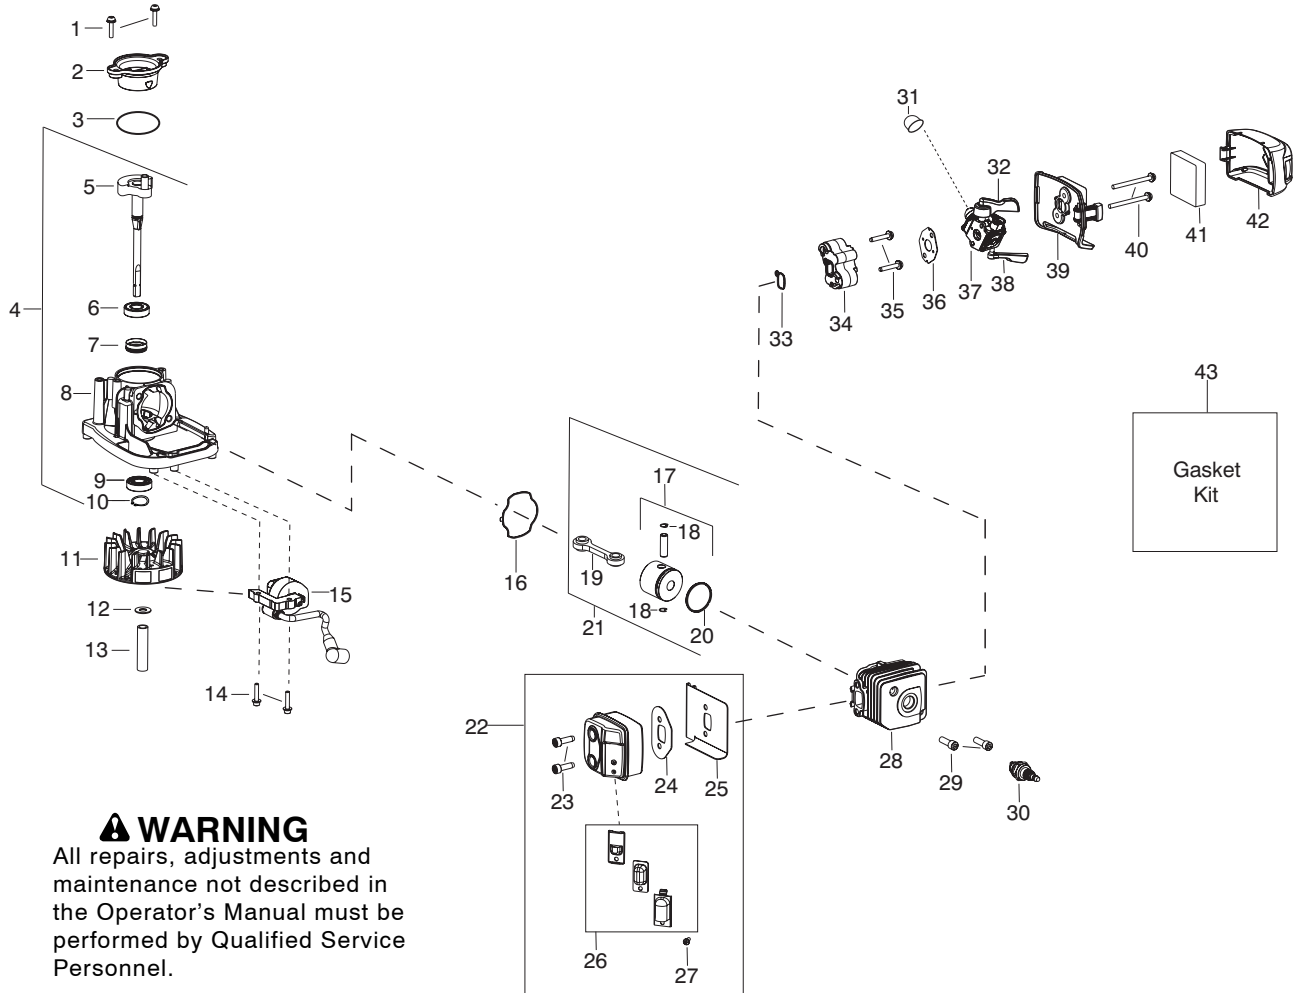

<b>Parts List No.</b> 545192166		<h1>WEED EATER®</h1> <b>PARTS LIST</b>	<b>MODEL</b> FB25
<b>Date</b> 6/02/09	<b>Replaces</b> 545192166 - 4/15/09		<b>NOTE :</b> Illustration may differ from actual model due to design changes.

✓ = New Part Number For This IPL

★ = Refer to the Service Reference Indicated for more information.(Located at the END of the IPL)

<b>Parts List No.</b> 545192166		<h1>WEED EATER®</h1> PARTS LIST	<b>MODEL</b> FB25
<b>Date</b> 6/02/09	<b>Replaces</b> 545192166 - 4/15/09		<b>NOTE :</b> Illustration may differ from actual model due to design changes.

**⚠ WARNING**  
All repairs, adjustments and maintenance not described in the Operator's Manual must be performed by Qualified Service Personnel.

Ref.	Part No.	Description	Ref.	Part No.	Description
1.	545197801	Assy - Handle (Incl. qty. 2 of ref. 2,3)	21.	545164501	Washer - Impeller
2.	530015814	Screw	22.	530092322	Washer - Lock
3.	545206801	Spring - Isolator	23.	530626605	Nut
4.	545203101	Isolator - Handle	24.	545192901	Cover - Inlet
5.	545192601	Housing - Upper Engine	25.	530015880	Screw
6.	525433201	Assy - Muffler Guard	26.	530057996	Deflector - Intake
7.	530016449	Screw	27.	530014347	Cap - Fuel (w/retainer)
8.	530054834	Handle - Starter	28.	545197701	Assy - Fuel Tank (Incl. 27,29,30,31)
9.	545180862	Kit - Rope	29.	530023877	Fitting - Fuel Line
10.	530015775	Screw - Retainer	30.	530069599	Kit - Fuel Line (Incl. 29)
11.	530027523	Retainer	31.	530014362	Assy - Fuel Pick-up
12.	545180863	Kit - Starter Pulley (Incl. 10)	32.	530015880	Screw
13.	545054901	Spring - Starter	33.	545193701	Tube - Blower
14.	526480601	Assy - Fan housing with bearing	<b>Not Shown</b>		
15.	545196201	Assy - Lower Engine Housing (Incl. 10,11,12,13,14)	545186729	Manual	
16.	530015810	Screw	545216201	Decal - Warning	
17.	545203001	Assy - Scroll Housing	525485301	Decal - Entanglement Warning	
18.	530015814	Screw	522928602	Decal - Spark Arrestor Warning	
19. ✓	530015828	Washer			
20.	545193301	Assy - Impeller			