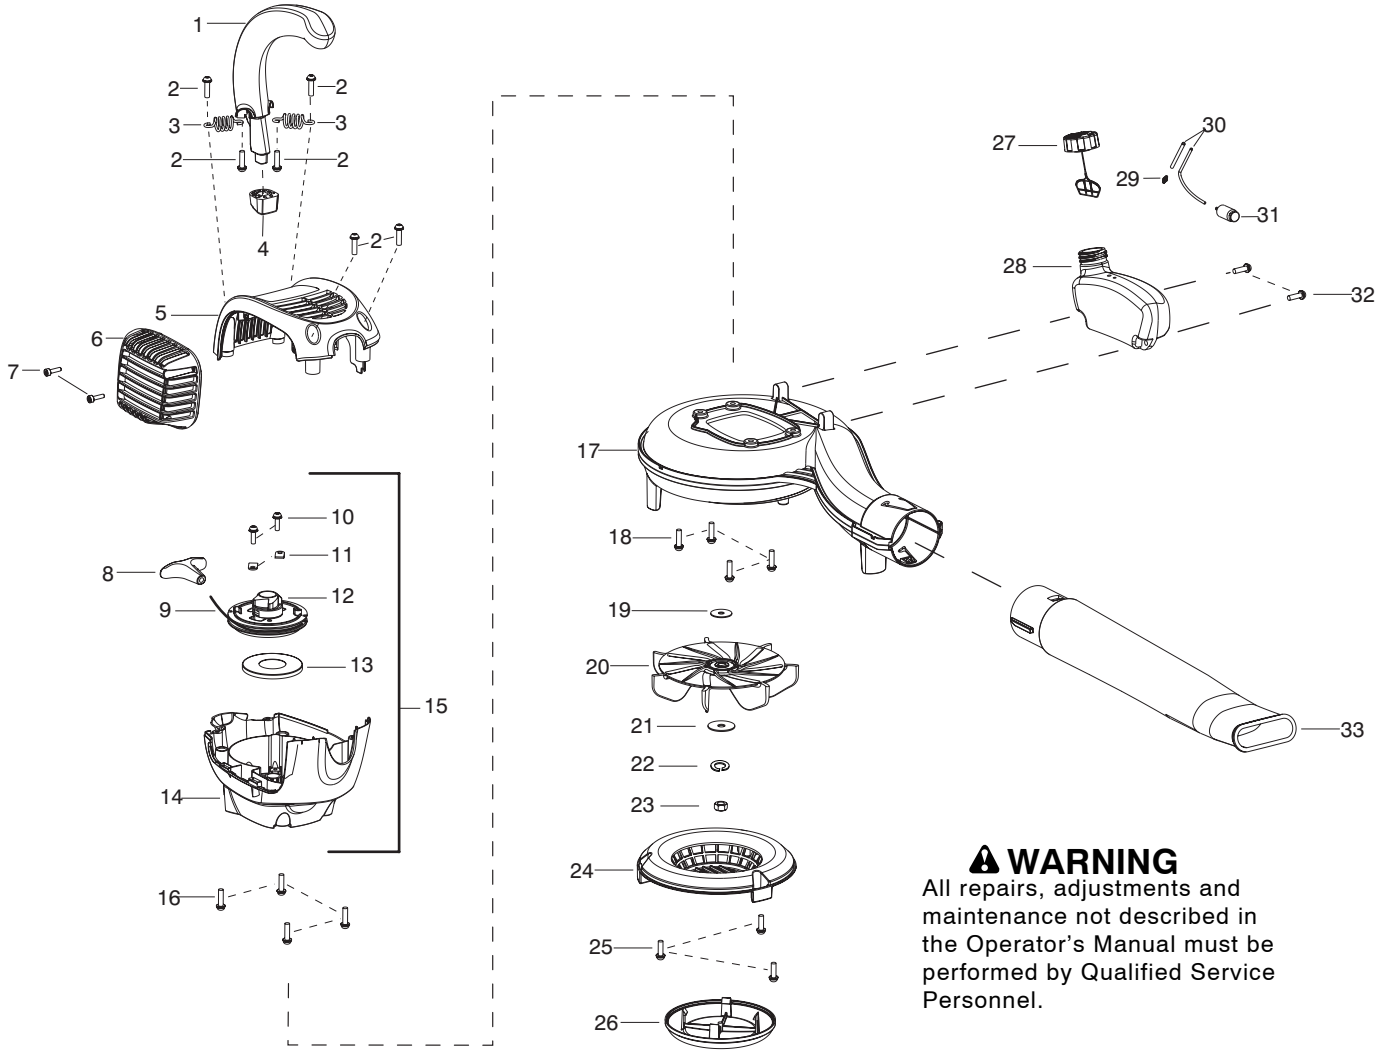

<b>Parts List No.</b> 545192166		<h1>WEED EATER®</h1> <b>PARTS LIST</b>	<b>MODEL</b> FB25
<b>Date</b> 6/02/09	<b>Replaces</b> 545192166 - 4/15/09		<b>NOTE :</b> Illustration may differ from actual model due to design changes.

✓ = New Part Number For This IPL

★ = Refer to the Service Reference Indicated for more information.(Located at the END of the IPL)

<b>Parts List No.</b> 545192166		<h1>WEED EATER®</h1> PARTS LIST	<b>MODEL</b> FB25
<b>Date</b> 6/02/09	<b>Replaces</b> 545192166 - 4/15/09		<b>NOTE :</b> Illustration may differ from actual model due to design changes.

✓ = New Part Number For This IPL

★ = Refer to the Service Reference Indicated for more information. (Located at the END of the IPL)