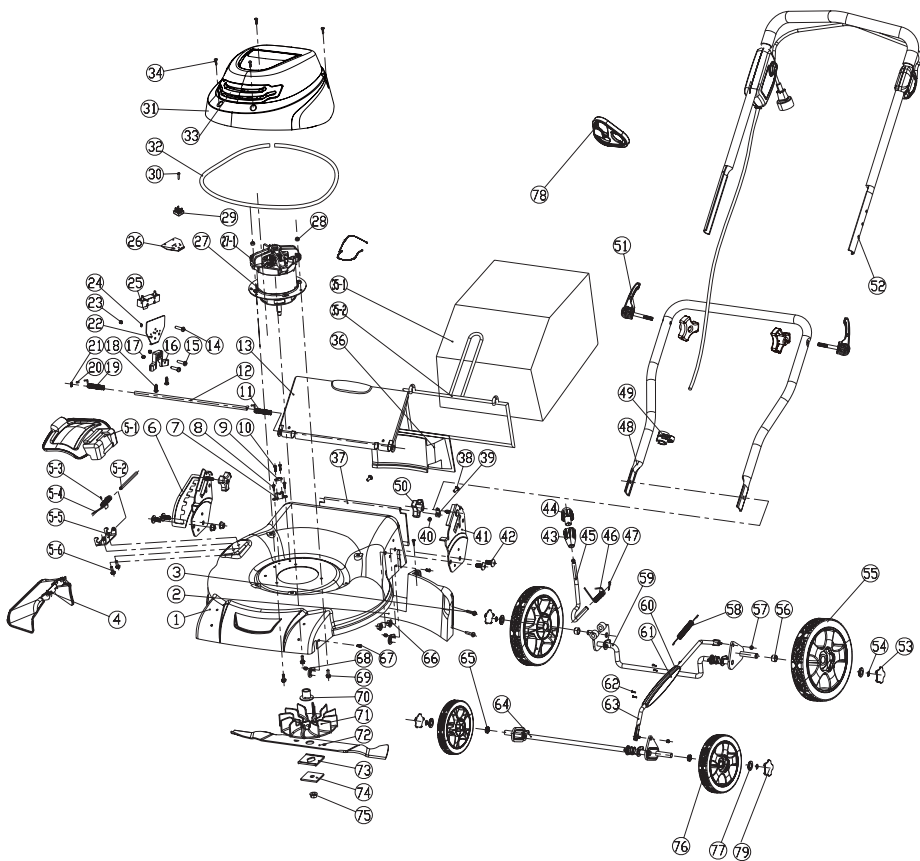

EXPLODED VIEW

PARTS LIST

ITEM NO.	PART NO.	DESCRIPTION	QTY
1	532439900	Deck	1
2	532439896	Rear Enclosure	1
3	532439890	Screw	6
4	532439913	Side discharge chute	1
5	532439889	Side discharge cover assy.	1
5-1	532439912	Side discharge cover	1
5-2	532439696	Side discharge axle	1
5-3	532439857	Rubber bushing	2
5-4	532439695	Spring	1
5-5	532439697	Side discharge bracket	1
5-6	532439698	Bolt	2
6	532439906	Height adjustment plate (R)	1
7	532439748	Cord guide	1
8	532439708	Screw	2
9	532439706	Cord clip	1
10	532439849	Screw	2
11	532439893	Spring for rear cover (L)	1
12	532439901	Axle for rear cover	1
13	532439911	Rear cover	1
14	532439684	Screw	1
15	532439688	Screw	2
16	532439690	Resistance clamp	1
17	532439689	Nut	2
18	532439691	Screw	2
19	532439892	Spring for rear cover (R)	1
20	532439859	Spring bushing	2
21	532439854	Clip	1
22	532439683	Resistance heat radiator	1
23	532439852	Nut	1
24	532439855	Spring washer	1
25	532439685	Resistor and bracket	1
26	532439683	Rectifier heat radiator	1
27	532439702	12 A Motor assy.	1
27-1	532439899	Brush	2
28	532439845	Bolt	1
29	532439679	Rectifier (KBPC2504)	1
30	532439678	Screw	1
31	532439910	Motor cover	1
32	532439858	Cover seal	1
33	532439914	Motor vent	1
34	532439676	Screw	4
35	532439898	Grass catcher assy.	1
35-1	532439920	Grass catcher	1
35-2	532439902	Grass catcher bracket	1
36	532439895	Rear plug	1
37	532439917	Rear shield	1
38	532439684	Screw	2
39	532439907	New cord clamp	2
40	532439687	Nut	2