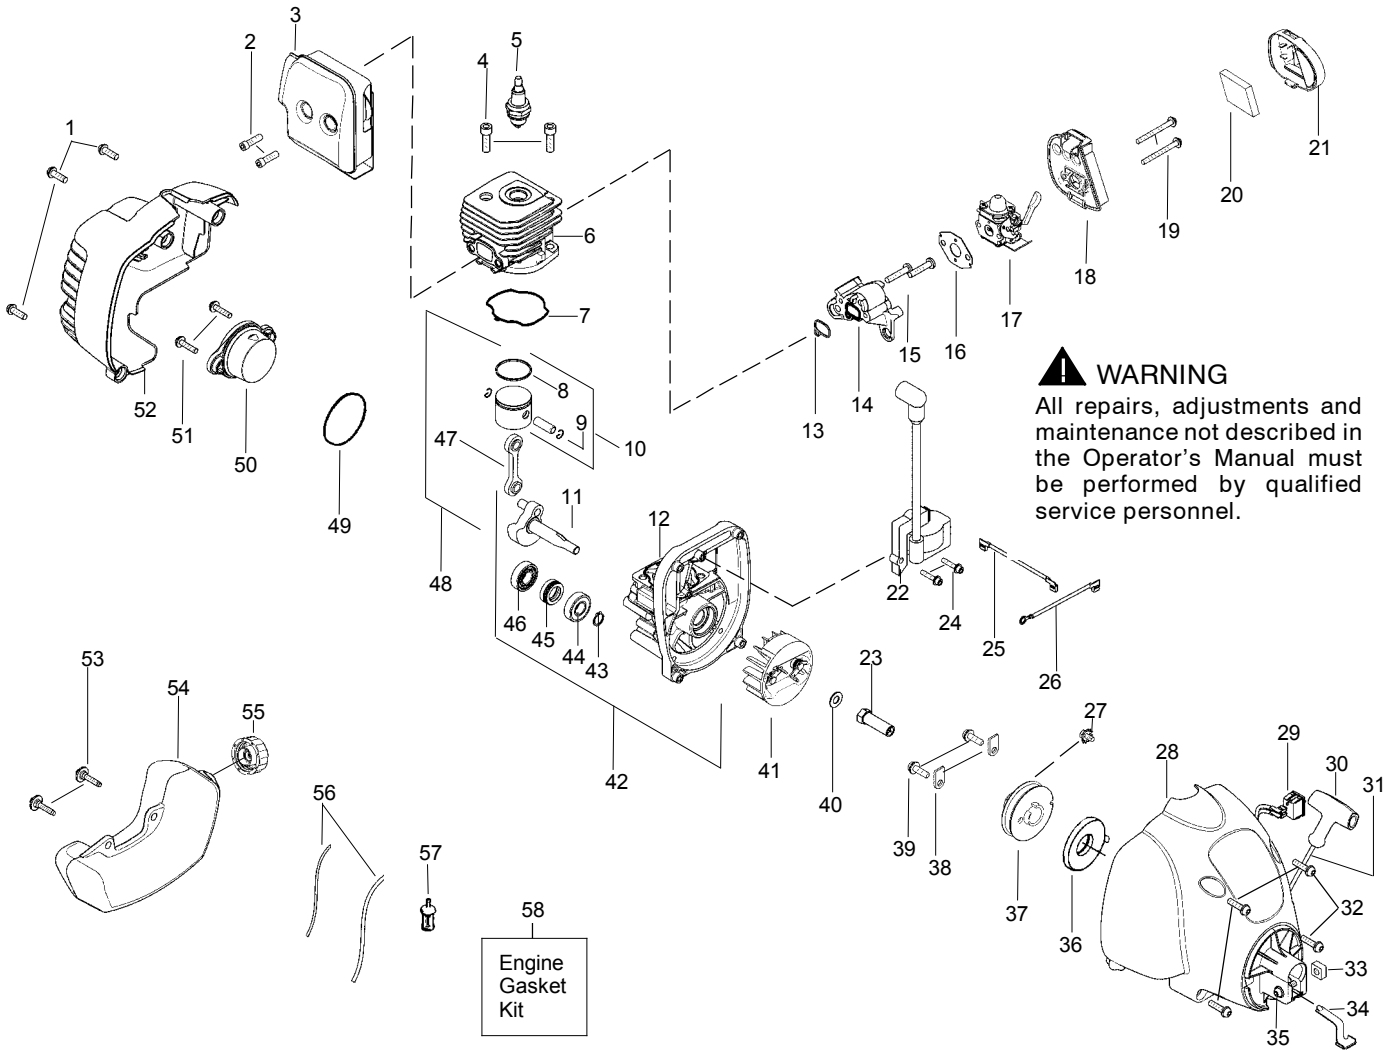

⚠ WARNING
All repairs, adjustments and maintenance not described in the Operator's Manual must be performed by qualified service personnel.

Ref.	Part No.	Description	Ref.	Part No.	Description
1.	530057991	Assy- Throttle Cable	16.	530052286	Line Limiter
2.	530058000	Trigger	17.	530016349	Screw- Line Limiter
3.	530057582	Throttle Hsg. (Right)	18.	530015820	Bolt
4.	530015880	Screw- Throttle Hsg.	19.	581494801	Kit- Shield Assy (Incl. 16,17,18,20)
5.	530015821	Bolt	20.	530016152	Wingnut
6.	545008059	Kit- Upper Shaft (Incl. 10,12)	21.	537419214	Assy- TNG7 (Incl. 22-28)
7.	530057581	Throttle Hsg. (Left)	22.	537419303	Housing
8.	530058580	Assy- Handle (Incl. 5,9)	23.	537419901	Adapter
9.	530016152	Wingnut	24.	537338801	Spring P25
10.	530015880	Screw (10- 14 x 5/8)	25.	545080801	Assy- Wound Spool
11.	581535001	Kit- Coupler Shaft (Incl. 10,12,13,14)	26.	505496401	Eyelet
12.	-----	Collet (ref. 11)	27.	505506201	Cover
13.	-----	Collar- Shaft (ref. 11)	28.	537419601	Knob P25
14.	-----	Nut- Collet (ref. 11)		Not Shown	
15.	581092903	Kit- Lower Shaft (Incl. 13,14)		585610901	Decal- Shaft Warning

X = NEW PART NUMBER FOR THIS IPL • = REFER TO THE SERVICE REFERENCE INDICATED FOR MORE INFORMATION. (LOCATED AT END OF IPL)