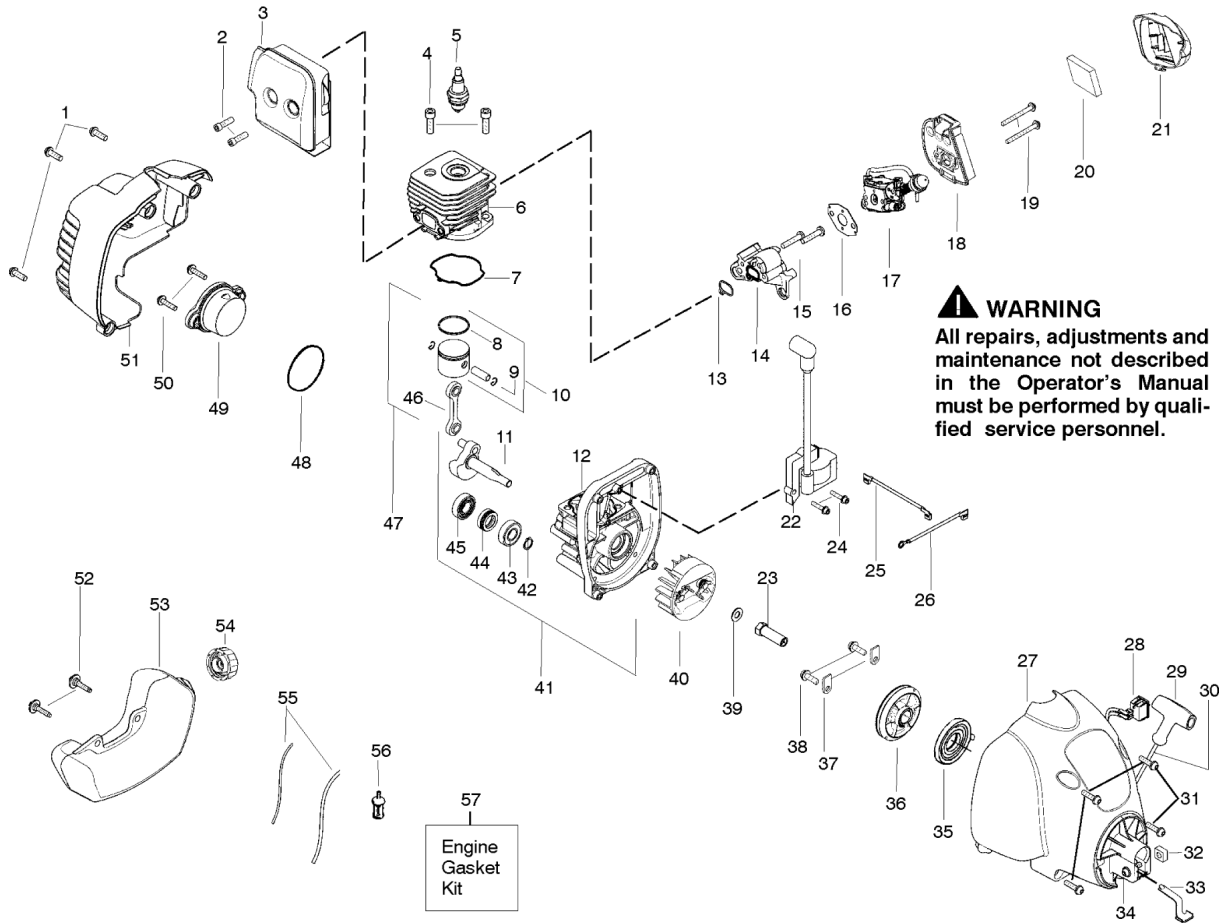

SPARE PARTS LIST

TRIMMERS/EDGERS

W25CBK, 967053902, 2018-07

ENGINE

W25CBK, 967053902, 2018-07

Ref	Part No	Description	Remark	QTY	KIT
1	530 01 58-14	SCREW		1	
2	530 05 89-82	BOLT		1	
3	545 22 79-01	ASSY MUFFLER/SHIELD		1	2
4	530 01 59-53	SCREW		1	
5	579 70 43-03	SPARK PLUG		1	
6	530 01 25-41	CYLINDER		1	
7	000 00 00-00	W/O DESCRIPTION		1	57
8	545 15 40-01	PISTON RING		1	
9	530 01 51-62	CIRCLIP		1	
10	530 07 13-57	KIT PISTON		1	8,9
11	530 05 78-29	CRANKSHAFT ASSY		1	
12	530 01 25-82	CRANKCASE		1	43,44,45
13	000 00 00-00	W/O DESCRIPTION		1	57
14	530 05 75-47	ADAPTER		1	
15	530 01 64-41	SCREW		1	
16	000 00 00-00	W/O DESCRIPTION		1	57
17	596 41 61-01	CARBURETTOR		1	
18	580 73 10-03	FILTER HOUSING		1	
19	530 01 64-28	SCREW		1	
20	530 05 77-81	AIR FILTER		1	
21	592 90 72-01	COVER		1	
22	545 02 49-01	IGNITION MODULE		1	
23	530 03 86-04	DRIVE COUPLING		1	
24	545 00 39-03	SCREW		1	
25	530 01 46-63	CABLE		1	
26	581 42 59-01	WIRE ASSY		1	
27	580 41 08-06	HOUSING		1	
28	545 08 18-69	KIT SWITCH MOMENTARY		1	
29	586 21 33-01	HANDLE		1	
30	530 07 17-98	KIT	Handle & Rope	1	
31	530 01 63-86	SCREW		1	
32	530 01 61-24	NUT		1	
33	530 05 75-88	CLIP		1	
34	530 01 64-30	SCREW		1	
35	545 05 49-01	SPRING		1	
36	545 05 04-07	KIT	STARTER PULLEY	1	
37	530 02 75-23	RETAINER		1	
38	530 01 62-24	SCREW		1	
39	530 01 58-28	WASHER		1	
40	545 00 51-01	FLYWHEEL ASSY		1	
41	530 07 17-68	ASSEMBLY		1	
42	530 01 59-41	CLIP		1	
43	530 05 57-28	BEARING		1	
44	530 01 92-64	SEAL		1	
45	530 03 21-25	BEARING		1	
46	530 06 99-45	CONNECTING ROD		1	
47	530 07 17-85	PISTON		1	
48	000 00 00-00	W/O DESCRIPTION		1	57
49	530 05 79-54	PLUG		1	48
50	530 01 63-86	SCREW		1	
51	596 38 83-01	SHROUD		1	
52	530 01 64-45	SCREW FUEL TANK RETAINER		1	
53	581 26 37-04	FUEL TANK ASSY		1	
54	579 74 66-02	FUEL CAP ASSY		1	
55	000 00 00-00	W/O DESCRIPTION		1	53
56	577 16 72-01	ASSEMBLY	FUEL FILTER	1	
57	530 07 17-50	GASKET KIT		1	7,13,16,48