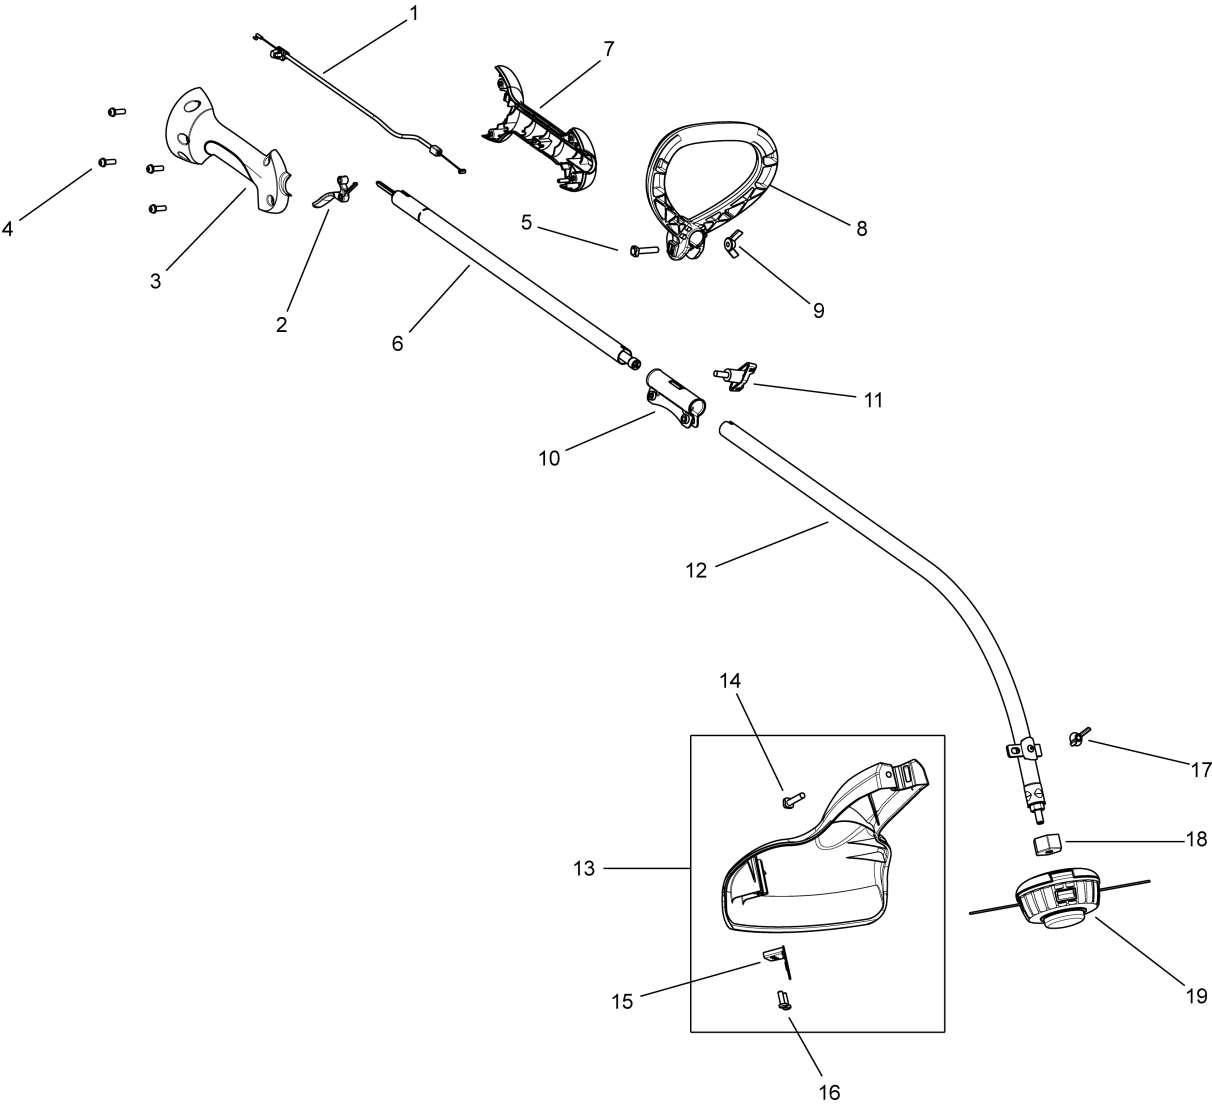

SPARE PARTS LIST

TRIMMERS/EDGERS

W25CBK, 967053902, 2018-07

ENGINE

W25CBK, 967053902, 2018-07

Ref	Part No	Description	Remark	QTY	KIT
1	530 01 58-14	SCREW		1	
2	530 05 89-82	BOLT		1	
3	545 22 79-01	ASSY MUFFLER/SHIELD		1	2
4	530 01 59-53	SCREW		1	
5	579 70 43-03	SPARK PLUG		1	
6	530 01 25-41	CYLINDER		1	
7	000 00 00-00	W/O DESCRIPTION		1	57
8	545 15 40-01	PISTON RING		1	
9	530 01 51-62	CIRCLIP		1	
10	530 07 13-57	KIT PISTON		1	8,9
11	530 05 78-29	CRANKSHAFT ASSY		1	
12	530 01 25-82	CRANKCASE		1	43,44,45
13	000 00 00-00	W/O DESCRIPTION		1	57
14	530 05 75-47	ADAPTER		1	
15	530 01 64-41	SCREW		1	
16	000 00 00-00	W/O DESCRIPTION		1	57
17	596 41 61-01	CARBURETTOR		1	
18	580 73 10-03	FILTER HOUSING		1	
19	530 01 64-28	SCREW		1	
20	530 05 77-81	AIR FILTER		1	
21	592 90 72-01	COVER		1	
22	545 02 49-01	IGNITION MODULE		1	
23	530 03 86-04	DRIVE COUPLING		1	
24	545 00 39-03	SCREW		1	
25	530 01 46-63	CABLE		1	
26	581 42 59-01	WIRE ASSY		1	
27	580 41 08-06	HOUSING		1	
28	545 08 18-69	KIT SWITCH MOMENTARY		1	
29	586 21 33-01	HANDLE		1	
30	530 07 17-98	KIT	Handle & Rope	1	
31	530 01 63-86	SCREW		1	
32	530 01 61-24	NUT		1	
33	530 05 75-88	CLIP		1	
34	530 01 64-30	SCREW		1	
35	545 05 49-01	SPRING		1	
36	545 05 04-07	KIT	STARTER PULLEY	1	
37	530 02 75-23	RETAINER		1	
38	530 01 62-24	SCREW		1	
39	530 01 58-28	WASHER		1	
40	545 00 51-01	FLYWHEEL ASSY		1	
41	530 07 17-68	ASSEMBLY		1	
42	530 01 59-41	CLIP		1	
43	530 05 57-28	BEARING		1	
44	530 01 92-64	SEAL		1	
45	530 03 21-25	BEARING		1	
46	530 06 99-45	CONNECTING ROD		1	
47	530 07 17-85	PISTON		1	
48	000 00 00-00	W/O DESCRIPTION		1	57
49	530 05 79-54	PLUG		1	48
50	530 01 63-86	SCREW		1	
51	596 38 83-01	SHROUD		1	
52	530 01 64-45	SCREW FUEL TANK RETAINER		1	
53	581 26 37-04	FUEL TANK ASSY		1	
54	579 74 66-02	FUEL CAP ASSY		1	
55	000 00 00-00	W/O DESCRIPTION		1	53
56	577 16 72-01	ASSEMBLY	FUEL FILTER	1	
57	530 07 17-50	GASKET KIT		1	7,13,16,48