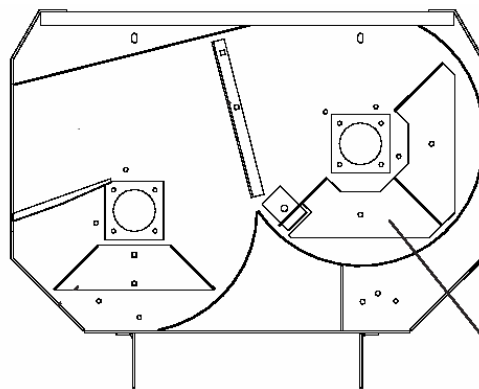

Interference between the left baffle and the bolt on the deck idler has been discovered, when mounting a mulch kit (539104730) on the 36 inch IZT walk behind. A modified baffle, part (539110083) can be ordered to allow proper installation for this series of 36 inch walk behind.

A new mulch kit # 539110084 has been introduced and is adaptable to gear walk 36" as well as 36" IZT units.

---

Warranty information: Warranty will be limited to the part cost for addition of the correct baffle (539110083)