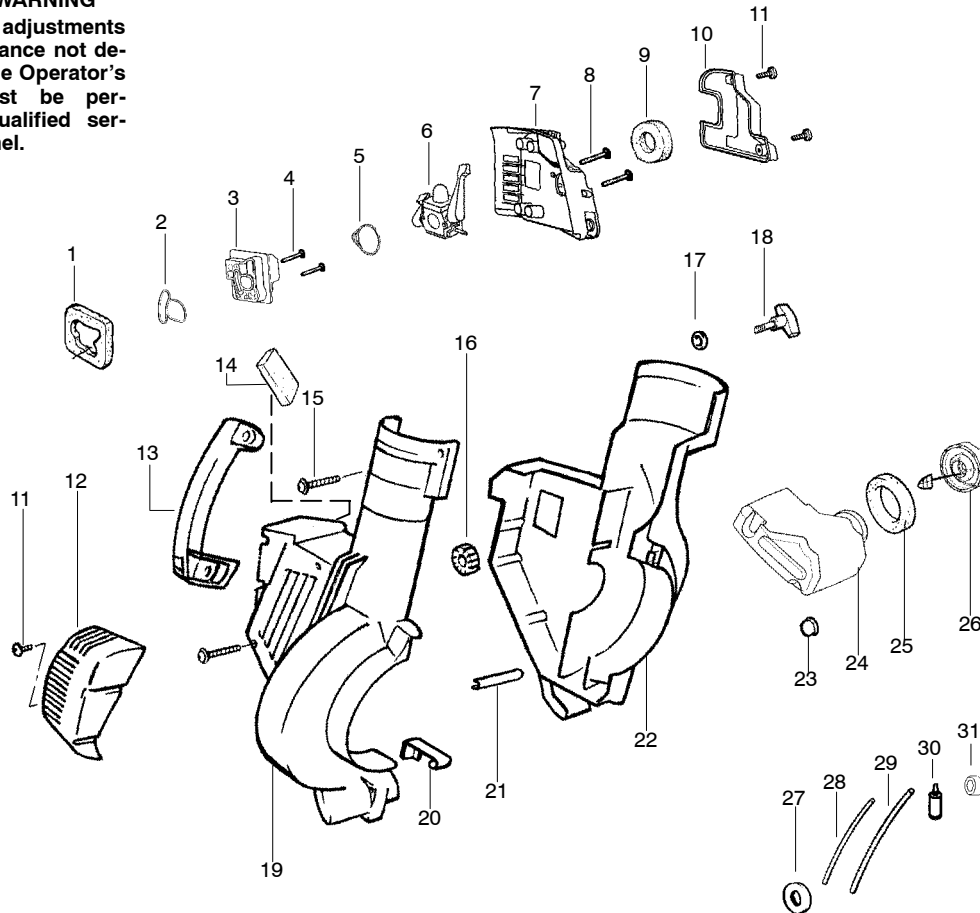

# TYPE 1

**WARNING**

All repairs, adjustments and maintenance not described in the Operator's Manual must be performed by qualified service personnel.

Ref.	Part No.	Description	Ref.	Part No.	Description
1.	530071459	Air Dam (kit)	20.	530402044	Spring-Cover Latch
2.	530071458	Gasket-Adapter (kit)	21.	530049617	Guide-Starter Rope
3.	530035561	Carburetor Adaptor	22.	530058851	Housing-Left
4.	530016309	Screw	23.	530036792	Isolator-Crankcase
5.	530071458	Gasket-Carburetor (kit)	24.	530049491	Assy-Fuel Tank
6.	---	Kit-Carb Ass'y.	25.	530049527	Gasket-Fuel Tank
	530071632	(C1Q-W11C)	26.	530049386	Fuel Cap w/Retainer
	530071775	(WT-606)	27.	530049656	Grommet-Shroud
7.	530056629	Air Box	28.	530069247	Kit-Line Carb/Purge
8.	530015849	Screw-Carb.	29.	530069216	Kit-Line Tank/Purge
9.	530049383	Filter-Air	30.	530095646	Assy-Fuel Pick-up
10.	530056581	Cover-Air Filter	31.	530071459	Grommet-Fuel line (kit)
11.	530016349	Screw			Not Shown
12.	530056641	Guard-Muffler		---	Operator Manual
13.	530095469	Handle		545076624	Scan.
14.	530071459	Foam 71.1mm (kit)		545076623	Euro.
15.	530015886	Screw		545076625	Euro III
16.	530049323	Isolator		545076626	Euro IV
17.	530015197	Nut		545076627	Turkish
18.	530016322	Knob-Blower		530057414	Warning Decal
19.	530059193	Assy-Housing-RH (Incl. #20)		530402633	Decal-Screw Warning

✓ = NEW PART NUMBER FOR THIS IPL      ★ = REFER TO THE SERVICE REFERENCE INDICATED FOR MORE INFORMATION. (LOCATED AT END OF IPL)

PARTS LIST NO. 530163936		<b>PARTNER</b> ® PARTS LIST	MODEL(s) BV 25
DATE 12/15/06	Replaces 530163936 - 7/26/06		<b>Note:</b> Illustration may differ from actual model due to design changes