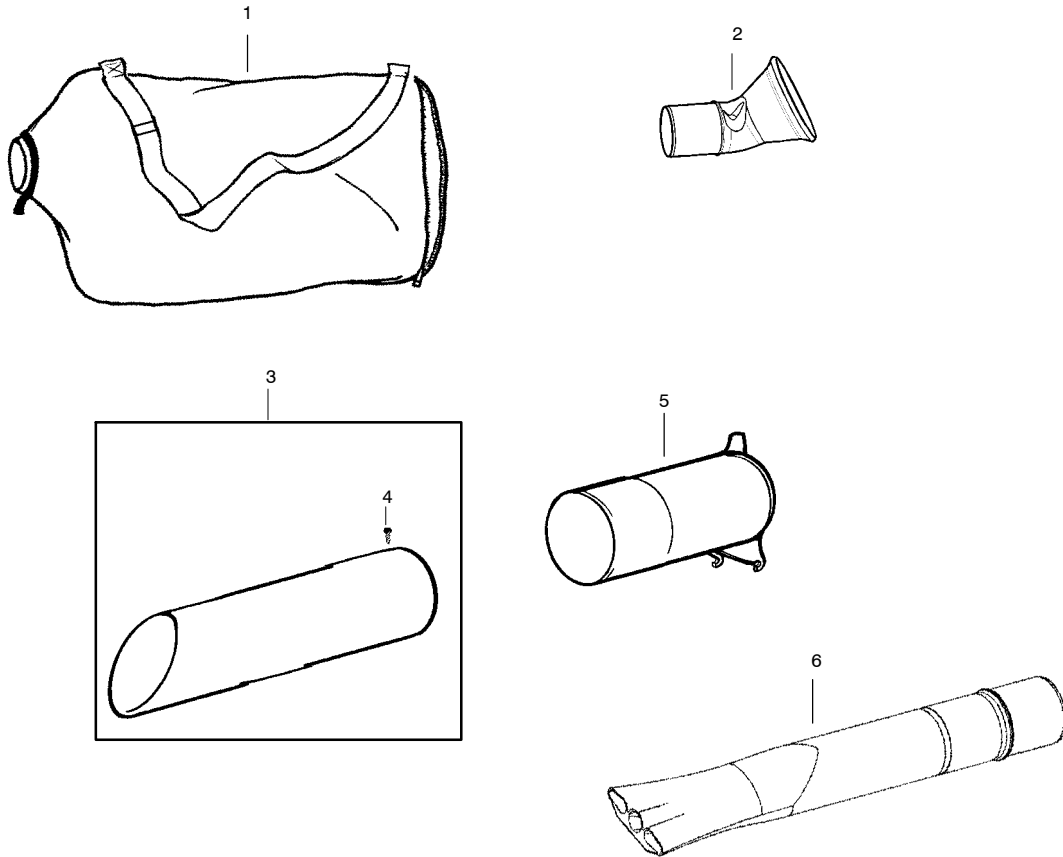

PARTS LIST NO. 530163936		PARTNER® PARTS LIST	MODEL(s) BV 25	
DATE 12/15/06	Replaces 530163936 - 7/26/06		Note: Illustration may differ from actual model due to design changes	PAGE NO. 7

Assy - Vacuum

Ref.	Part No.	Description
1.	530095564	Assy-Vac. Bag w/strap
2.	545086401	Tube-Elbow Vac
3.	530071970	Kit-Lower Vac Tube (Incl. 4)
4.	530402528	Screw
5.	530056901	Tube-Upper Vac
6.	530095593	Tube-Blower

Kit - Carburetor Assy # 530071632 - C1Q-W11C (zama)

Kit - Carburetor Assy # 530071775 - WT-606 (walbro)

530071716 - Kit - Choke Lever (zama)
530071725 - Kit - Choke Lever (walbro)

530071715 - Kit - Throttle Lever (zama)
530071726 - Kit - Throttle Lever (walbro)

Note: No Repair kits are available for this carburetor, please order the complete assembly part number

✓ = NEW PART NUMBER FOR THIS IPL

★ = REFER TO THE SERVICE REFERENCE INDICATED FOR MORE INFORMATION. (LOCATED AT END OF IPL)