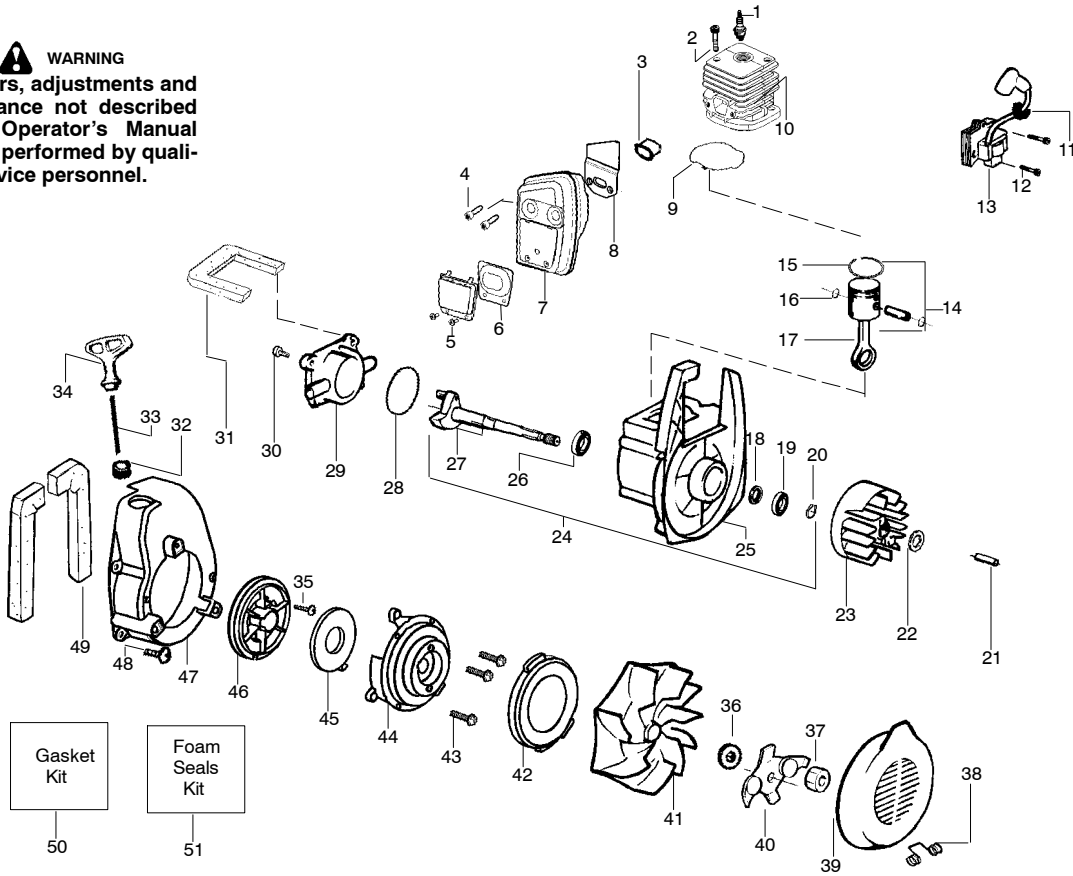

TYPE 2

⚠ WARNING
All repairs, adjustments and maintenance not described in the Operator's Manual must be performed by qualified service personnel.

Ref.	Part No.	Description	Ref.	Part No.	Description	Ref.	Part No.	Description
1.	952030249	Spark Plug (RCJ-6Y)	21.	530016190	Spacer-Flywheel	40.	530095461	Assy-Mulch Blade
2.	530015953	Screw	22.	530015149	Washer	41.	530069817	Assy-Impeller
3.	530055191	Insulator-Heat	23.	530039209	Assy-Flywheel	42.	545078801	Seal-Ring
4.	530016387	Screw-Muffler-Internal	24.	530071456	Assy-Crankcase/Crank shaft (incl. 20,25,27)	43.	530016349	Screw
5.	530015241	Screw	25.	530012492	Assy-Crankcase (Incl. 18,19,26)	44.	545079101	Housing-Pulley
6.	530071593	Kit-Spark Screen (incl. #5)	26.	530032125	Bearing-Inner	45.	530042086	Spring-Starter
7.	530071834	Kit-Muffler (incl. 4,5,6, & 8)	27.	530012452	Assy-Crankshaft	46.	530071466	Kit-Starter Pulley
8.	530071458	Gasket-Baffle (kit)	28.	530071458	O-ring-C/case (kit)	47.	545079001	Fan Housing
9.	530071458	Gasket-Cylinder (kit)	29.	545064601	Cover-Crankcase	48.	530015810	Screw
10.	530071457	Kit-Cylinder	30.	530015810	Screw	49.	530071459	Foam-182mm (kit)
11.	530019182	Grommet-Ign. Module	31.	530071459	Foam-219mm (kit)	50.	530071458	Kit-Gasket (page 2 incl. 2, & 5)
12.	530016357	Screw-Ignition Module	32.	530029182	Eyelet-Flange	51.	530071459	Kit-Foam Seals (page 5 incl. 8,9, & 28)
13.	530035505	Ignition Module	33.	530071467	Kit-Rope (Incl. 35)			
14.	530071833	Kit-Piston (Incl. 15 & 16)	34.	530049488	Handle-Starter			
15.	530055120	Piston Ring	35.	530016391	Screw-Rope			
16.	530015162	Retainer-Piston Pin	36.	530016402	Washer-Belleville			
17.	530069945	Assy-Connecting Rod	37.	530626605	Nut			
18.	530019264	Seal-Crankcase	38.	530402043	Spring-Return Cover			
19.	530055728	Bearing-Outer	39.	530049313	Inlet Door			
20.	530015941	Retainer Ring-C'chaft						

✓ = NEW PART NUMBER FOR THIS IPL   ★ = REFER TO THE SERVICE REFERENCE INDICATED FOR MORE INFORMATION. (LOCATED AT END OF IPL)