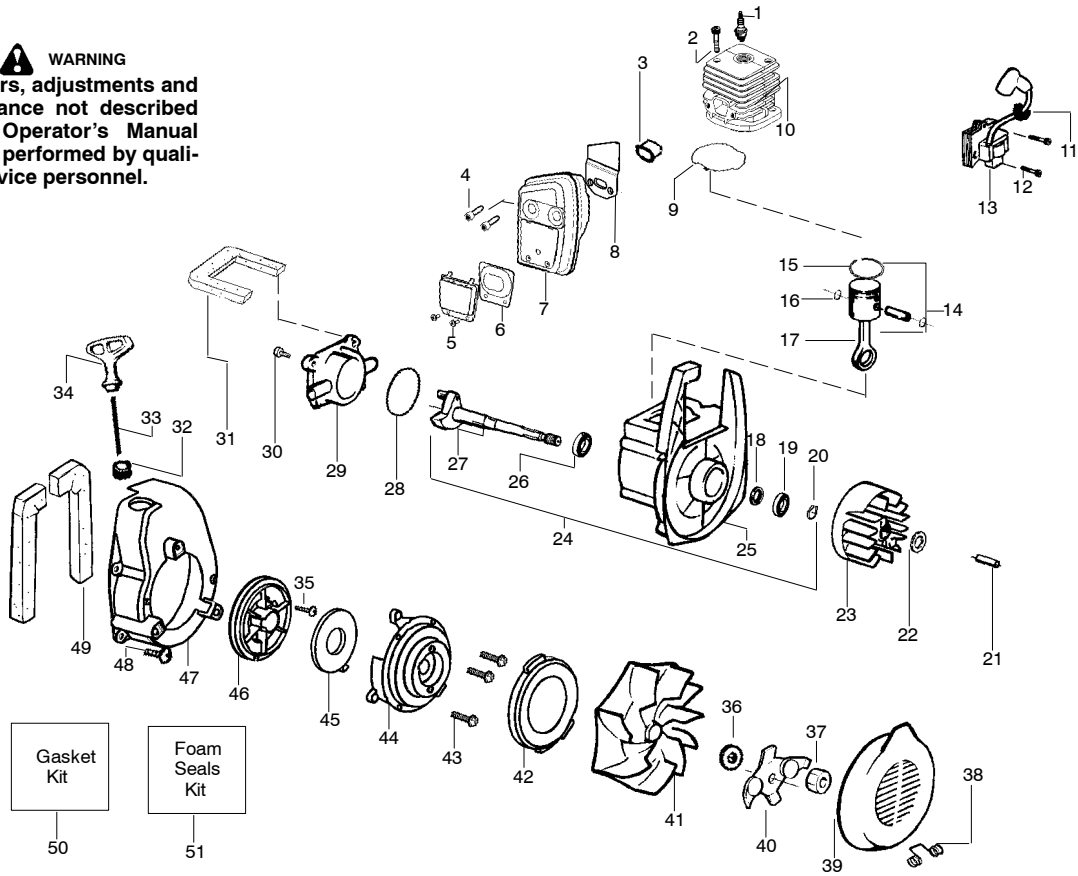

TYPE 1

⚠ WARNING
All repairs, adjustments and maintenance not described in the Operator's Manual must be performed by qualified service personnel.

Ref.	Part No.	Description	Ref.	Part No.	Description	Ref.	Part No.	Description
1.	952030249	Spark Plug (RCJ-6Y)	21.	530016190	Spacer-Flywheel	40.	530095461	Assy-Mulch Blade
2.	530015953	Screw	22.	530015149	Washer	41.	530069817	Assy-Impeller
3.	*****	Insulator-Heat	23.	530039209	Assy-Flywheel	42.	530056625	Seal-Ring
4.	530016387	Screw-Muffler-Internal	24.	530071456	Assy-Crankcase/Crank shaft (incl. 20,25,27)	43.	530016349	Screw
5.	530015241	Screw	25.	530012492	Assy-Crankcase (Incl. 18,19,26)	44.	530055101	Housing-Pulley
6.	530071593	Kit-Spark Screen (incl. #5)	26.	530032125	Bearing-Inner	45.	530042086	Spring-Starter
7.	530071834	Kit-Muffler (incl. 4,5,6, & 8)	27.	530012452	Assy-Crankshaft	46.	530071466	Kit-Starter Pulley
8.	530071458	Gasket-Baffle (kit)	28.	530071458	O-ring-C/case (kit)	47.	530055102	Fan Housing
9.	530071458	Gasket-Cylinder (kit)	29.	530012443	Cover-Crankcase	48.	530015810	Screw
10.	530071457	Kit-Cylinder	30.	530015810	Screw	49.	530071459	Foam-182mm (kit)
11.	530019182	Grommet-Ign. Module	31.	530071459	Foam-219mm (kit)	50.	530071458	Kit-Gasket (page 1 incl. 2, & 5) (page 4 incl. 8,9, & 28)
12.	530016357	Screw-Ignition Module	32.	530029182	Eyelet-Flange	51.	530071459	Kit-Foam Seals (page 1 incl. 1,14,31) (page 4 incl. 31 & 49)
13.	530035505	Ignition Module	33.	530071467	Kit-Rope (Incl. 35)			
14.	530071833	Kit-Piston (Incl. 15 & 16)	34.	530049488	Handle-Starter			
15.	530055120	Piston Ring	35.	530016391	Screw-Rope			
16.	530015162	Retainer-Piston Pin	36.	530016402	Washer-Belleville			
17.	530069945	Assy-Connecting Rod	37.	530626605	Nut			
18.	530071615	Kit-Seal	38.	530402043	Spring-Return Cover			
19.	530055728	Bearing-Outer	39.	530049313	Inlet Door			
20.	530015941	Retainer Ring-C'chaft						

= NEW PART NUMBER FOR THIS IPL   * = REFER TO THE SERVICE REFERENCE INDICATED FOR MORE INFORMATION. (LOCATED AT END OF IPL)