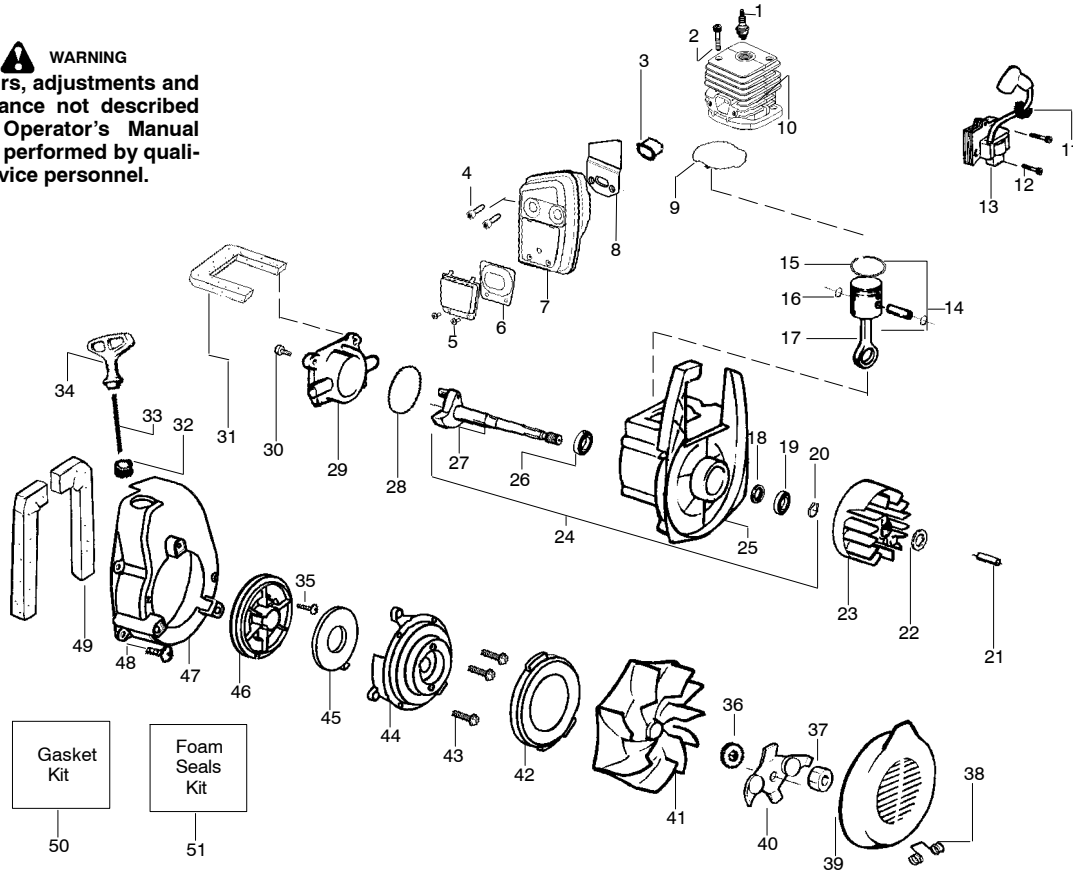

PARTS LIST NO. 530163936		PARTNER® PARTS LIST	MODEL(s) BV 25	
DATE 12/15/06	Replaces 530163936 - 7/26/06		Note: Illustration may differ from actual model due to design changes	PAGE NO. 6

TYPE 3

WARNING
All repairs, adjustments and maintenance not described in the Operator's Manual must be performed by qualified service personnel.

Ref.	Part No.	Description	Ref.	Part No.	Description	Ref.	Part No.	Description
1.	952030249	Spark Plug (RCJ-6Y)	21.	530016190	Spacer-Flywheel	40.	530095461	Assy-Mulch Blade
2.	530015953	Screw	22.	530015149	Washer	41.	530069817	Assy-Impeller
3.	530055191	Insulator-Heat	23.	530039209	Assy-Flywheel	42.	530056625	Seal-Ring
4.	530016387	Screw-Muffler-Internal	24.	530071456	Assy-Crankcase/Crank shaft (incl. 20,25,27)	43.	530016349	Screw
5.	530015241	Screw	25.	530012492	Assy-Crankcase (Incl. 18,19,26)	44.	530055101	Housing-Pulley
6.	530071593	Kit-Spark Screen (incl. #5)	26.	530032125	Bearing-Inner	45.	530042086	Spring-Starter
7.	530071834	Kit-Muffler (incl. 4,5,6, & 8)	27.	530012452	Assy-Crankshaft	46.	530071466	Kit-Starter Pulley
8.	530071458	Gasket-Baffle (kit)	28.	530071458	Cover-Crankcase	47.	530055102	Fan Housing
9.	530071458	Gasket-Cylinder (kit)	29.	545064601	Kit-Rope-Crankcase	48.	530015810	Screw
10.	530071457	Kit-Cylinder	30.	530015810	Screw	49.	530071459	Foam-182mm (kit)
11.	530019182	Grommet-Ign. Module	31.	530071459	Foam-219mm (kit)	50.	530071458	Kit-Gasket (page 3 incl. 2, & 5) (page 6 incl. 8,9, & 28)
12.	530016357	Screw-Ignition Module	32.	530029182	Eyelet-Flange	51.	530071459	Kit-Foam Seals (page 3 incl. 1,14,31) (page 6 incl. 31 & 49)
13.	530035505	Ignition Module	33.	530071467	Kit-Rope (Incl. 35)			
14.	530071833	Kit-Piston (Incl. 15 & 16)	34.	530049488	Handle-Starter			
15.	530055120	Piston Ring	35.	530016391	Screw-Rope			
16.	530015162	Retainer-Piston Pin	36.	530016402	Washer-Belleville			
17.	530069945	Assy-Connecting Rod	37.	530626605	Nut			
18.	530019264	Seal-Crankcase	38.	530402043	Spring-Return Cover			
19.	530055728	Bearing-Outer	39.	530049313	Inlet Door			
20.	530015941	Retainer Ring-C'chaft						

✓ = NEW PART NUMBER FOR THIS IPL   ★ = REFER TO THE SERVICE REFERENCE INDICATED FOR MORE INFORMATION. (LOCATED AT END OF IPL)