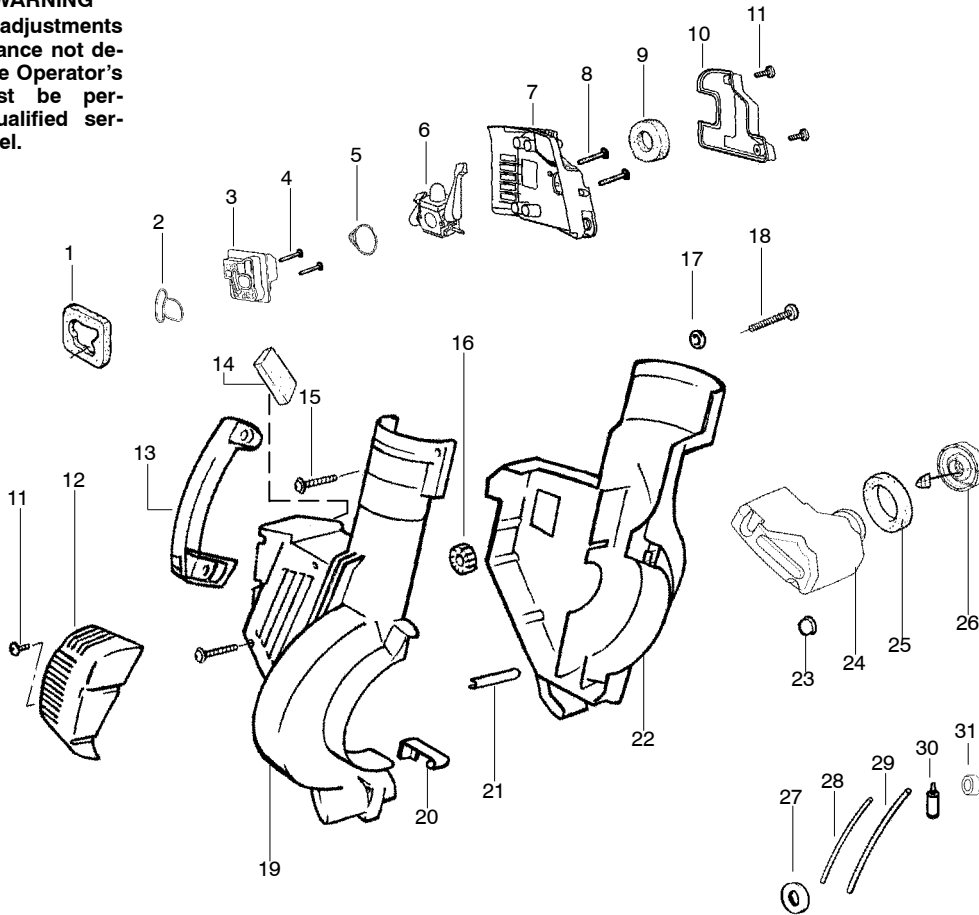

TYPE 3

⚠ WARNING

All repairs, adjustments and maintenance not described in the Operator's Manual must be performed by qualified service personnel.

Ref.	Part No.	Description	Ref.	Part No.	Description
1.	530071459	Air Dam (kit)	20.	530402044	Spring-Cover Latch
2.	530071458	Gasket-Adapter (kit)	21.	530049617	Guide-Starter Rope
3.	530035561	Carburetor Adaptor	22.	545018103	Housing-Left
4.	530016441	Screw	23.	530036792	Isolator-Crankcase
5.	530071458	Gasket-Carburetor (kit)	24.	530049491	Assy-Fuel Tank
6.	---	Kit-Carb Ass'y. (C1Q-W11C)	25.	530049527	Gasket-Fuel Tank
	530071632	(WT-606)	26.	530049386	Fuel Cap w/Retainer
	530071775		27.	530049656	Grommet-Shroud
7.	530056629	Air Box	28.	530069247	Kit-Line Carb/Purge
8.	530015849	Screw-Carb.	29.	530069216	Kit-Line Tank/Purge
9.	530049383	Filter-Air	30.	530095646	Assy-Fuel Pick-up
10.	530056581	Cover-Air Filter	31.	530071459	Grommet-Fuel line (kit)
11.	530016349	Screw	Not Shown		
12.	545085001	Guard-Muffler	---		Operator Manual
13.	530095469	Handle	↗ 545117580		Scan.
14.	530071459	Foam 71.1mm (kit)	↗ 545117579		Euro.
15.	530015886	Screw	↗ 545117581		Euro III
16.	530049323	Isolator	↗ 545117582		Euro IV
17.	530015197	Nut	↗ 545117583		Turkish
18.	545003502	Screw	530057414		Warning Decal
19.	545018204	Assy-Housing-RH (Incl. #20)	530402633		Decal-Screw Warning
			545003021		Decal-CE Warning

↗ = NEW PART NUMBER FOR THIS IPL

* = REFER TO THE SERVICE REFERENCE INDICATED FOR MORE INFORMATION. (LOCATED AT END OF IPL)