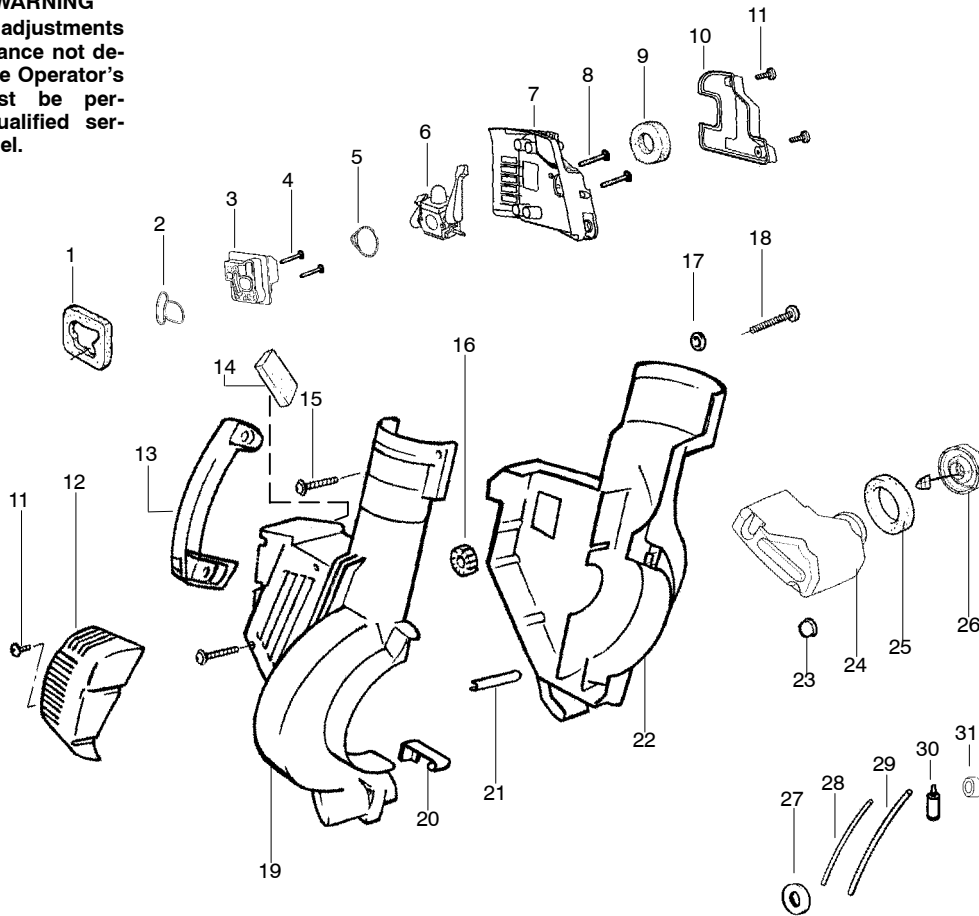

TYPE 2

WARNING

All repairs, adjustments and maintenance not described in the Operator's Manual must be performed by qualified service personnel.

Ref.	Part No.	Description	Ref.	Part No.	Description
1.	530071459	Air Dam (kit)	20.	530402044	Spring-Cover Latch
2.	530071458	Gasket-Adapter (kit)	21.	530049617	Guide-Starter Rope
3.	530035561	Carburetor Adaptor	22.	545018103	Housing-Left
4.	530016441	Screw	23.	530036792	Isolator-Crankcase
5.	530071458	Gasket-Carburetor (kit)	24.	530049491	Assy-Fuel Tank
6.	---	Kit-Carb Ass'y.	25.	530049527	Gasket-Fuel Tank
	530071632	(C1Q-W11C)	26.	530049386	Fuel Cap w/Retainer
	530071775	(WT-606)	27.	530049656	Grommet-Shroud
7.	530056629	Air Box	28.	530069247	Kit-Line Carb/Purge
8.	530015849	Screw-Carb.	29.	530069216	Kit-Line Tank/Purge
9.	530049383	Filter-Air	30.	530095646	Assy-Fuel Pick-up
10.	530056581	Cover-Air Filter	31.	530071459	Grommet-Fuel line (kit)
11.	530016349	Screw			Not Shown
12.	545085001	Guard-Muffler		---	Operator Manual
13.	530095469	Handle		545076624	Scan.
14.	530071459	Foam 71.1mm (kit)		545076623	Euro.
15.	530015886	Screw		545076625	Euro III
16.	530049323	Isolator		545076626	Euro IV
17.	530015197	Nut		545076627	Turkish
18.	545003502	Screw		530057414	Warning Decal
19.	545018204	Assy-Housing-RH (Incl. #20)		530402633	Decal-Screw Warning
				545003021	Decal-CE Warning