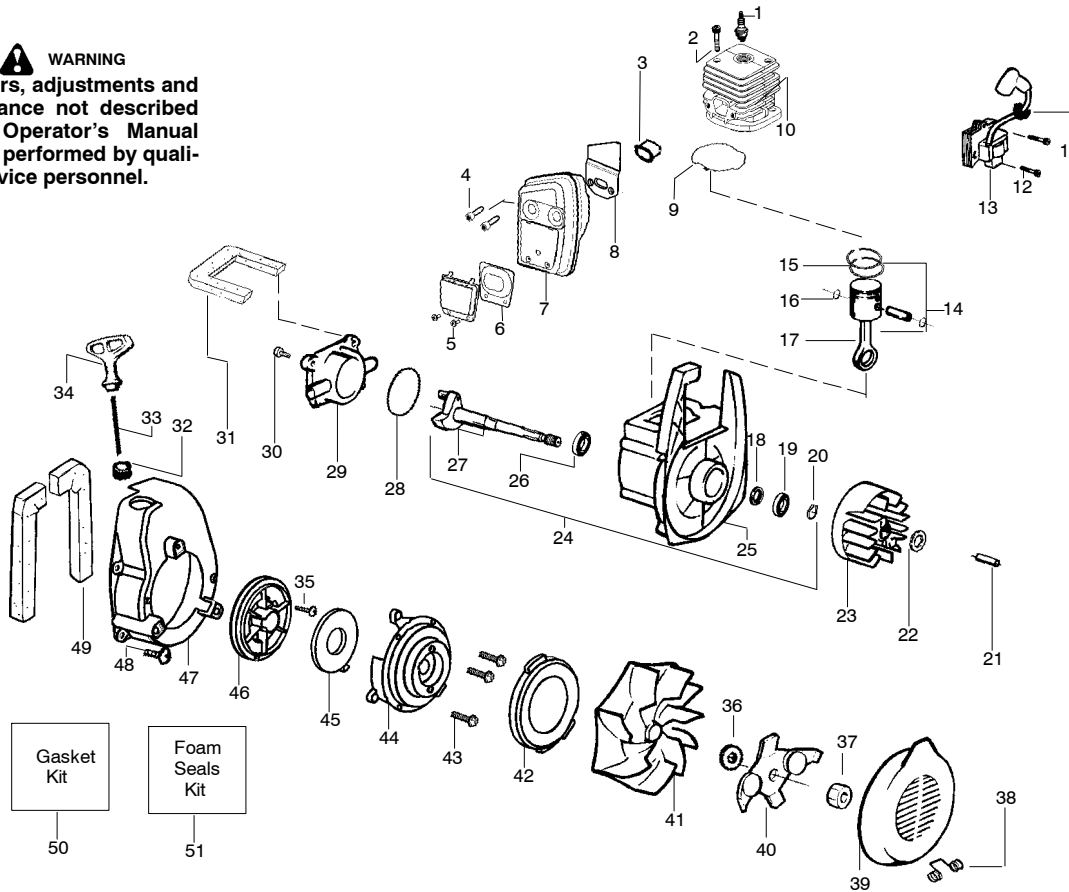

PARTS LIST NO. 530086371		Poulan PRO PARTS LIST	MODEL(s) BVM200 LE	
DATE 12/12/06	Replaces 530086371 - 7/20/06		Note: Illustration may differ from actual model due to design changes	PAGE NO. 8

TYPE 4

WARNING
All repairs, adjustments and maintenance not described in the Operator's Manual must be performed by qualified service personnel.

Ref.	Part No.	Description	Ref.	Part No.	Description	Ref.	Part No.	Description
1.	952030249	Spark Plug (RCJ-6Y)	21.	530016190	Spacer-Flywheel	40.	530095461	Assy-Mulch Blade
2.	530015953	Screw	22.	530015149	Washer	41.	530069817	Assy-Impeller
3.	530055191	Insulator-Heat	23.	530039209	Assy-Flywheel	✓42.	530056625	Seal-Ring
4.	530016387	Screw-Muffler-Internal	24.	530071456	Assy-Crankcase/Crank shaft (incl. 20,25,27)	43.	530016349	Screw
5.	530015241	Screw	25.	530012492	Assy-Crankcase (Incl. 18,19,26)	✓44.	530055101	Housing-Pulley
6.	530071461	Kit-Spark Screen (incl. #5)	26.	530032125	Bearing-Inner	45.	530042086	Spring-Starter
7.	530071460	Kit-Muffler (incl. 4,5,6, & 8)	27.	530012452	Assy-Crankshaft	46.	530071466	Kit-Starter Pulley
8.	530071458	Gasket-Baffle (kit)	28.	530071458	O-ring-C/case (kit)	✓47.	530055102	Fan Housing
9.	530071458	Gasket-Cylinder (kit)	29.	545064601	Cover-Crankcase	48.	530015810	Screw
10.	530071468	Kit-Cylinder	30.	530015810	Screw	49.	530071459	Foam-182mm (kit)
11.	530019182	Grommet-Ign. Module	31.	530071459	Foam-219mm (kit)	50.	530071458	Kit-Gasket (page 4 incl. 2,5 & 19) (page 8 incl. 8,9, & 28)
12.	530016357	Screw-Ignition Module	32.	530029182	Eyelet-Flange	51.	530071459	Kit-Foam Seals (page 4 incl. 1, 14,32) (page 8 incl. 31 & 49)
13.	530035505	Ignition Module	33.	530071467	Kit-Rope (Incl. 35)			
14.	530071476	Kit-Piston (Incl. 15 & 16)	34.	530049488	Handle-Starter			
15.	530012472	Piston Ring	35.	530016391	Screw-Rope			
16.	530015162	Retainer-Piston Pin	36.	530016402	Washer-Belleville			
17.	530069945	Assy-Connecting Rod	37.	530626605	Nut			
18.	530019264	Seal-Crankcase	38.	530402043	Spring-Return Cover			
19.	530055728	Bearing-Outer	39.	530049313	Inlet Door			
20.	530015941	Retainer Ring-C'chaft						

✓ = NEW PART NUMBER FOR THIS IPL   ★ = REFER TO THE SERVICE REFERENCE INDICATED FOR MORE INFORMATION. (LOCATED AT END OF IPL)