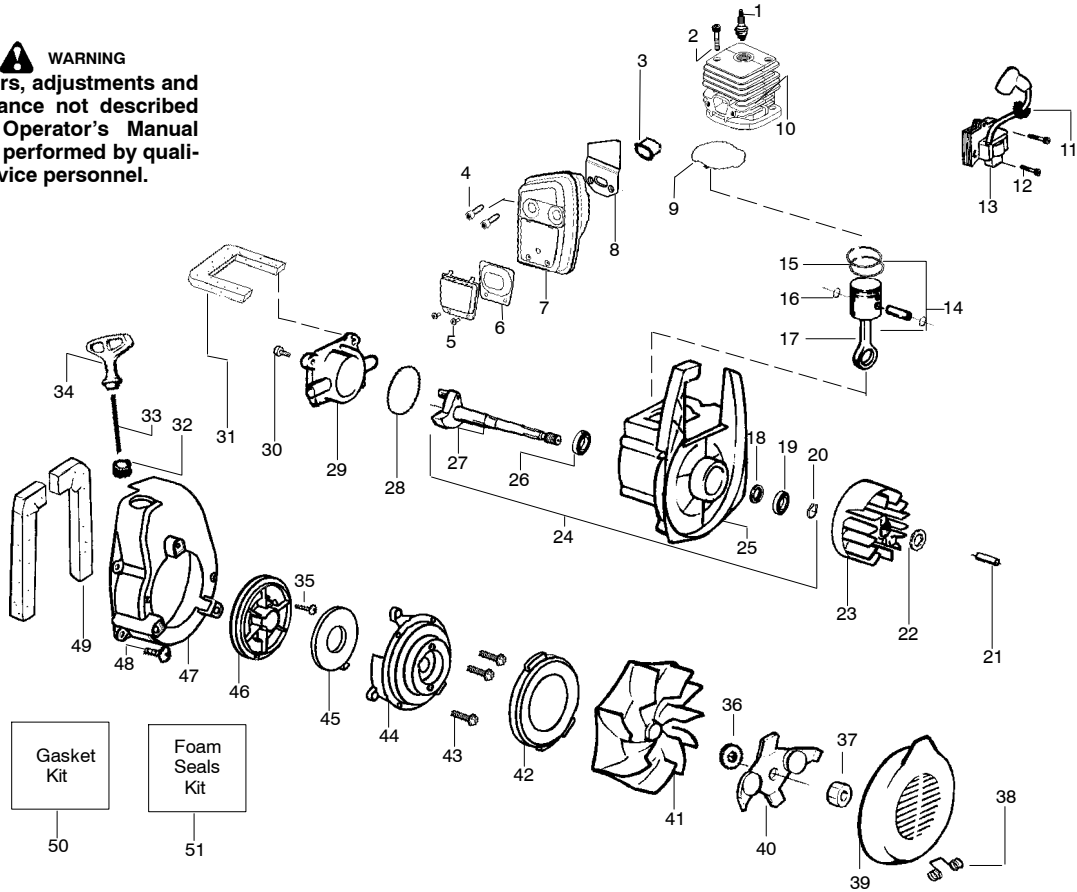

PARTS LIST NO. 530086371		Poulan PRO PARTS LIST	MODEL(S) BVM200 LE	
DATE 12/12/06	Replaces 530086371 - 7/20/06		Note: Illustration may differ from actual model due to design changes	PAGE NO. 7

TYPE 3

WARNING
All repairs, adjustments and maintenance not described in the Operator's Manual must be performed by qualified service personnel.

Ref.	Part No.	Description	Ref.	Part No.	Description	Ref.	Part No.	Description
1.	952030249	Spark Plug (RCJ-6Y)	21.	530016190	Spacer-Flywheel	40.	530095461	Assy-Mulch Blade
2.	530015953	Screw	22.	530015149	Washer	41.	530069817	Assy-Impeller
3.	530055191	Insulator-Heat	23.	530039209	Assy-Flywheel	42.	545078801	Seal-Ring
4.	530016387	Screw-Muffler-Internal	24.	530071456	Assy-Crankcase/Crank shaft (incl. 20,25,27)	43.	530016349	Screw
5.	530015241	Screw	25.	530012492	Assy-Crankcase (Incl. 18,19,26)	44.	545079101	Housing-Pulley
6.	530071461	Kit-Spark Screen (incl. #5)	26.	530032125	Bearing-Inner	45.	530042086	Spring-Starter
7.	530071460	Kit-Muffler (incl. 4,5,6, & 8)	27.	530012452	Assy-Crankshaft	46.	530071466	Kit-Starter Pulley
8.	530071458	Gasket-Baffle (kit)	28.	530071458	O-ring-C/case (kit)	47.	545079001	Fan Housing
9.	530071458	Gasket-Cylinder (kit)	29.	545064601	Cover-Crankcase	48.	530015810	Screw
10.	530071468	Kit-Cylinder	30.	530015810	Screw	49.	530071459	Foam-182mm (kit)
11.	530019182	Grommet-Ign. Module	31.	530071459	Foam-219mm (kit)	50.	530071458	Kit-Gasket (page 3 incl. 2,5 & 19) (page 7 incl. 8,9, & 28)
12.	530016357	Screw-Ignition Module	32.	530029182	Eyelet-Flange	51.	530071459	Kit-Foam Seals (page 3 incl. 1, 14,32) (page 7 incl. 31 & 49)
13.	530035505	Ignition Module	33.	530071467	Kit-Rope (Incl. 35)			
14.	530071476	Kit-Piston (Incl. 15 & 16)	34.	530049488	Handle-Starter			
15.	530012472	Piston Ring	35.	530016391	Screw-Rope			
16.	530015162	Retainer-Piston Pin	36.	530016402	Washer-Belleville			
17.	530069945	Assy-Connecting Rod	37.	530626605	Nut			
18.	530019264	Seal-Crankcase	38.	530402043	Spring-Return Cover			
19.	530055728	Bearing-Outer	39.	530049313	Inlet Door			
20.	530015941	Retainer Ring-C'chaft						

✓ = NEW PART NUMBER FOR THIS IPL

* = REFER TO THE SERVICE REFERENCE INDICATED FOR MORE INFORMATION. (LOCATED AT END OF IPL)