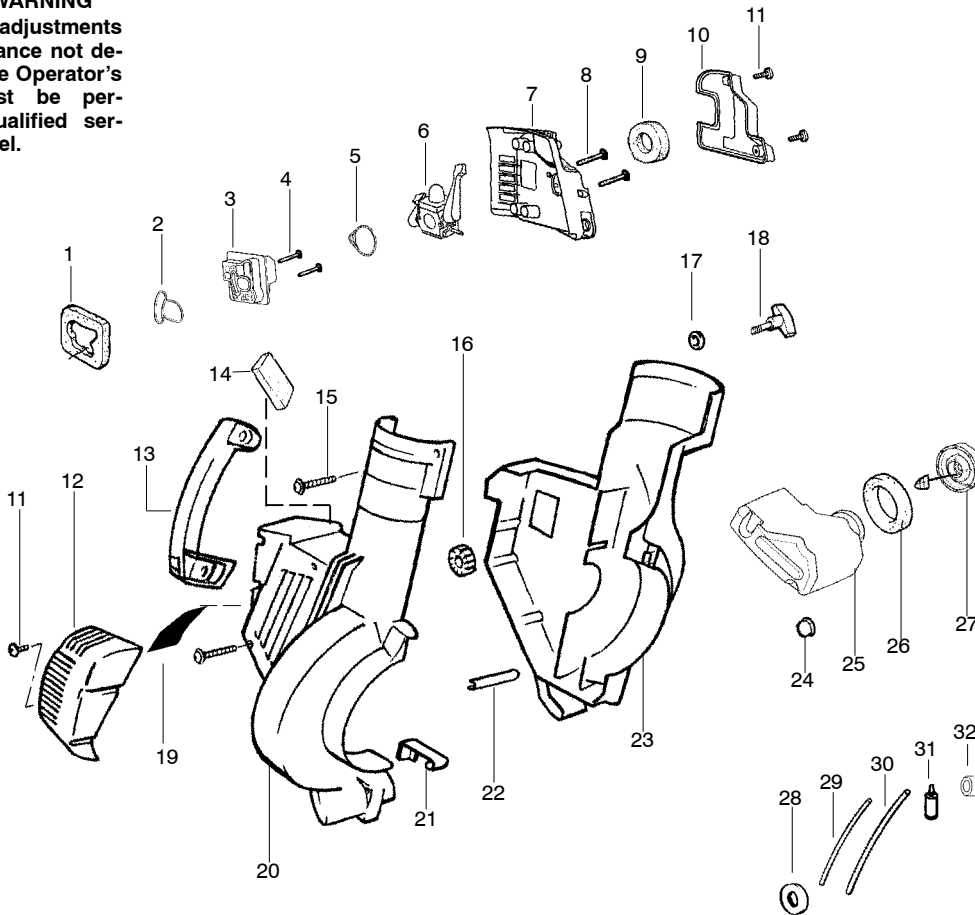

## TYPE 4

**⚠ WARNING**

All repairs, adjustments and maintenance not described in the Operator's Manual must be performed by qualified service personnel.

Ref.	Part No.	Description	Ref.	Part No.	Description
1.	530071459	Air Dam (kit)	22.	530049617	Guide-Starter Rope
2.	530071458	Gasket-Adapter (kit)	23.	545018103	Housing-Left
3.	530035561	Carburetor Adaptor	24.	530036792	Isolator-Crankcase
4.	530016441	Screw	25.	545058007	Assy-Fuel Tank
5.	530071458	Gasket-Carburetor (kit)	26.	530049527	Gasket-Fuel Tank
6.	---	Kit-Carb Ass'y. (C1Q-W11)	27.	530049386	Fuel Cap w/Retainer
	530071465	(C1Q-W11C)	28.	530049656	Grommet-Shroud
7.	530056629	Air Box	29.	530069247	Kit-Line Carb/Purge
8.	530015849	Screw-Carb.	30.	530069216	Kit-Line Tank/Purge
9.	530049383	Filter-Air	31.	530095646	Assy-Fuel Pick-up
10.	530056581	Cover-Air Filter	32.	530071459	Grommet-Fuel line (kit)
11.	530016349	Screw			Not Shown
12.	545085001	Guard-Muffler	↙	545137216	Operator Manual
13.	530095469	Handle		530057414	Warning Decal
14.	530071459	Foam - 71.12mm (kit)		545003023	Decal-Inst./Warning
15.	530015886	Screw			
16.	530049323	Isolator			
17.	530015197	Nut			
18.	530016322	Knob-Tube Clamp			
19.	530071458	Reflector-Heat (kit)			
20.	545018204	Assy-Housing-Right (Incl. 21)			
21.	530402044	Spring-Cover Latch			

↙ = NEW PART NUMBER FOR THIS IPL

\* = REFER TO THE SERVICE REFERENCE INDICATED FOR MORE INFORMATION. (LOCATED AT END OF IPL)