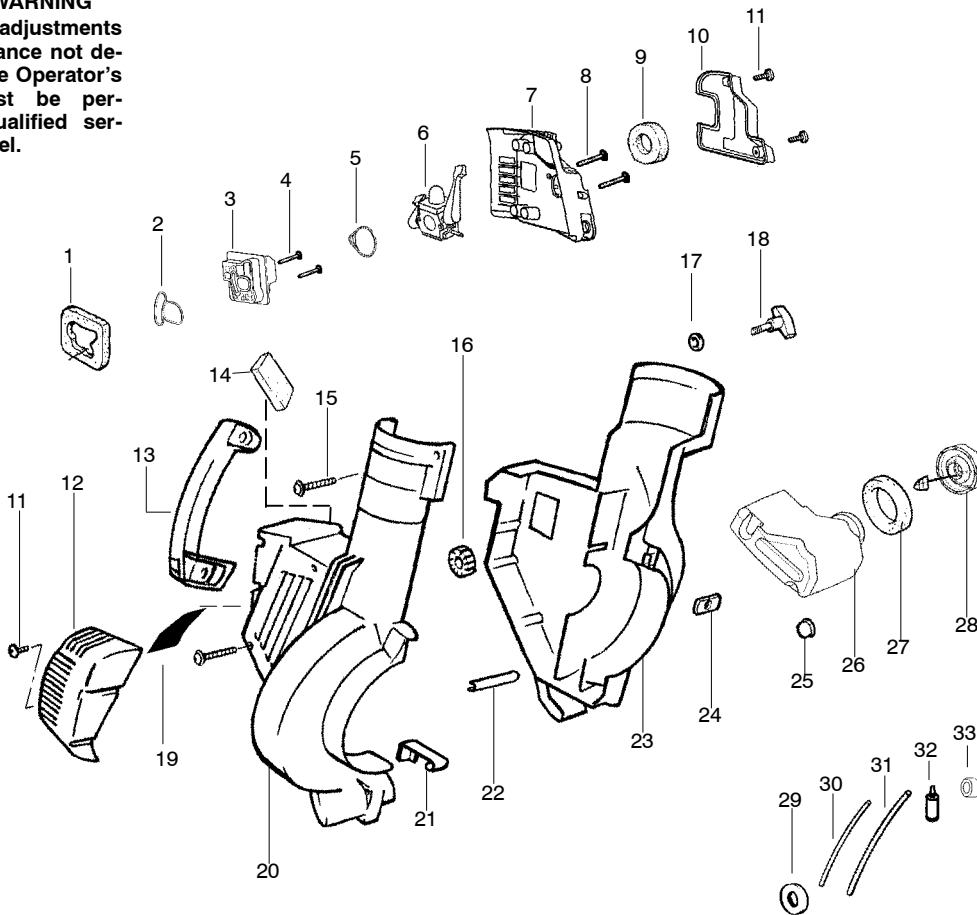

✓ = NEW PART NUMBER FOR THIS IPL

★ = REFER TO THE SERVICE REFERENCE INDICATED FOR MORE INFORMATION. (LOCATED AT END OF IPL)

TYPE 2

WARNING

All repairs, adjustments and maintenance not described in the Operator's Manual must be performed by qualified service personnel.

Ref.	Part No.	Description	Ref.	Part No.	Description
1.	530071459	Air Dam (kit)	22.	530049617	Guide-Starter Rope
2.	530071458	Gasket-Adapter (kit)	23.	530057313	Housing-Left
3.	530035561	Carburetor Adaptor	24.	530016207	Nut
4.	530016309	Screw	25.	530036792	Isolator-Crankcase
5.	530071458	Gasket-Carburetor (kit)	26.	530049491	Assy-Fuel Tank
6.	---	Kit-Carb Ass'y. (C1Q-W11)	27.	530049527	Gasket-Fuel Tank
	530071465	(C1Q-W11C)	28.	530049386	Fuel Cap w/Retainer
	530071632	(C1Q-W11C)	29.	530049656	Grommet-Shroud
7.	530056629	Air Box	30.	530069247	Kit-Line Carb/Purge
8.	530015849	Screw-Carb.	31.	530069216	Kit-Line Tank/Purge
9.	530049383	Filter-Air	32.	530095646	Assy-Fuel Pick-up
10.	530056581	Cover-Air Filter	33.	530071459	Grommet-Fuel line (kit)
11.	530016349	Screw	Not Shown		
12.	530056641	Guard-Muffler		530165753	Operator Manual
13.	530095469	Handle		530057414	Warning Decal
14.	530071459	Foam - 71.12mm (kit)		530057214	Decal-Start Inst.
15.	530015886	Screw			
16.	530049323	Isolator			
17.	530015197	Nut			
18.	530016322	Knob-Tube Clamp			
19.	530071458	Reflector-Heat (kit)			
20.	530057312	Housing-Right			
21.	530402044	Spring-Cover Latch			