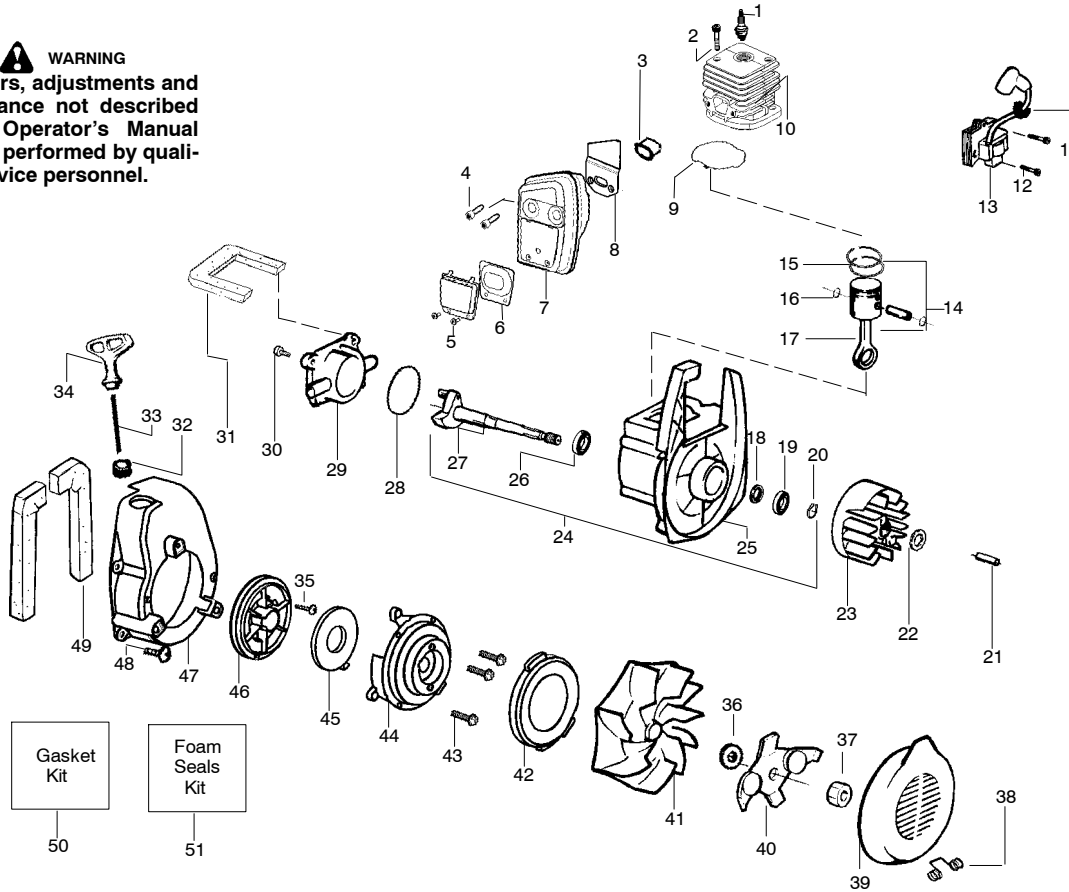

PARTS LIST NO. 530086371		Poulan PRO PARTS LIST	MODEL(S) BVM200 LE	
DATE 12/12/06	Replaces 530086371 - 7/20/06		Note: Illustration may differ from actual model due to design changes	PAGE NO. 7

TYPE 3

WARNING
All repairs, adjustments and maintenance not described in the Operator's Manual must be performed by qualified service personnel.

Ref.	Part No.	Description	Ref.	Part No.	Description	Ref.	Part No.	Description
1.	952030249	Spark Plug (RCJ-6Y)	21.	530016190	Spacer-Flywheel	40.	530095461	Assy-Mulch Blade
2.	530015953	Screw	22.	530015149	Washer	41.	530069817	Assy-Impeller
3.	530055191	Insulator-Heat	23.	530039209	Assy-Flywheel	42.	545078801	Seal-Ring
4.	530016387	Screw-Muffler-Internal	24.	530071456	Assy-Crankcase/Crank shaft (incl. 20,25,27)	43.	530016349	Screw
5.	530015241	Screw	25.	530012492	Assy-Crankcase (Incl. 18,19,26)	44.	545079101	Housing-Pulley
6.	530071461	Kit-Spark Screen (incl. #5)	26.	530032125	Bearing-Inner	45.	530042086	Spring-Starter
7.	530071460	Kit-Muffler (incl. 4,5,6, & 8)	27.	530012452	Assy-Crankshaft	46.	530071466	Kit-Starter Pulley
8.	530071458	Gasket-Baffle (kit)	28.	530071458	O-ring-C/case (kit)	47.	545079001	Fan Housing
9.	530071458	Gasket-Cylinder (kit)	29.	545064601	Cover-Crankcase	48.	530015810	Screw
10.	530071468	Kit-Cylinder	30.	530015810	Screw	49.	530071459	Foam-182mm (kit)
11.	530019182	Grommet-Ign. Module	31.	530071459	Foam-219mm (kit)	50.	530071458	Kit-Gasket (page 3 incl. 2,5 & 19) (page 7 incl. 8,9, & 28)
12.	530016357	Screw-Ignition Module	32.	530029182	Eyelet-Flange	51.	530071459	Kit-Foam Seals (page 3 incl. 1, 14,32) (page 7 incl. 31 & 49)
13.	530035505	Ignition Module	33.	530071467	Kit-Rope (Incl. 35)			
14.	530071476	Kit-Piston (Incl. 15 & 16)	34.	530049488	Handle-Starter			
15.	530012472	Piston Ring	35.	530016391	Screw-Rope			
16.	530015162	Retainer-Piston Pin	36.	530016402	Washer-Belleville			
17.	530069945	Assy-Connecting Rod	37.	530626605	Nut			
18.	530019264	Seal-Crankcase	38.	530402043	Spring-Return Cover			
19.	530055728	Bearing-Outer	39.	530049313	Inlet Door			
20.	530015941	Retainer Ring-C'chaft						

✓ = NEW PART NUMBER FOR THIS IPL

* = REFER TO THE SERVICE REFERENCE INDICATED FOR MORE INFORMATION. (LOCATED AT END OF IPL)