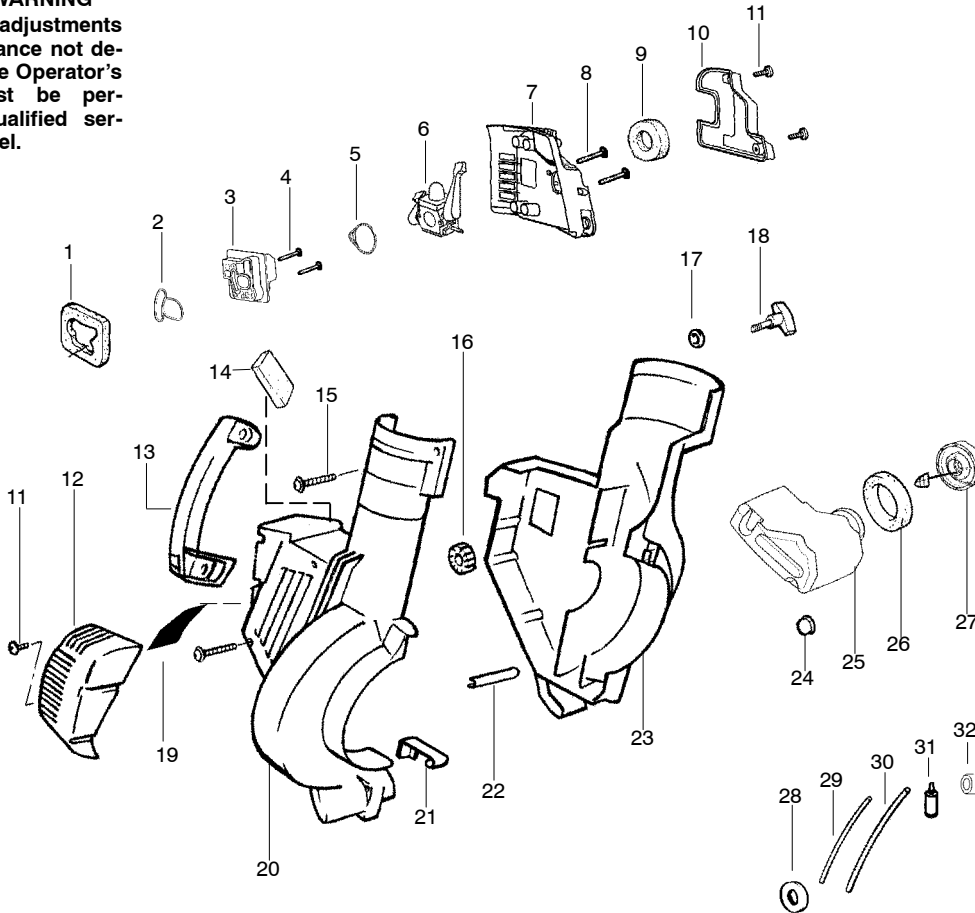

TYPE 4

⚠ WARNING

All repairs, adjustments and maintenance not described in the Operator's Manual must be performed by qualified service personnel.

Ref.	Part No.	Description	Ref.	Part No.	Description
1.	530071459	Air Dam (kit)	22.	530049617	Guide-Starter Rope
2.	530071458	Gasket-Adapter (kit)	23.	545018103	Housing-Left
3.	530035561	Carburetor Adaptor	24.	530036792	Isolator-Crankcase
4.	530016441	Screw	25.*	545058007	Assy-Fuel Tank
5.	530071458	Gasket-Carburetor (kit)	26.	530049527	Gasket-Fuel Tank
6.	---	Kit-Carb Ass'y. (C1Q-W11)	27.	530049386	Fuel Cap w/Retainer
	530071465	(C1Q-W11C)	28.	530049656	Grommet-Shroud
7.	530056629	Air Box	29.	530069247	Kit-Line Carb/Purge
8.	530015849	Screw-Carb.	30.	530069216	Kit-Line Tank/Purge
9.	530049383	Filter-Air	31.	530095646	Assy-Fuel Pick-up
10.	530056581	Cover-Air Filter	32.	530071459	Grommet-Fuel line (kit)
11.	530016349	Screw			Not Shown
12.	545085001	Guard-Muffler	545137216	Operator Manual	
13.	530095469	Handle	530057414	Warning Decal	
14.	530071459	Foam - 71.12mm (kit)	545003023	Decal-Inst./Warning	
15.	530015886	Screw			
16.	530049323	Isolator			
17.	530015197	Nut			
18.	530016322	Knob-Tube Clamp			
19.	530071458	Reflector-Heat (kit)			
20.	545018204	Assy-Housing-Right (Incl. 21)			
21.	530402044	Spring-Cover Latch			

✓ = NEW PART NUMBER FOR THIS IPL

* = REFER TO THE SERVICE REFERENCE INDICATED FOR MORE INFORMATION. (LOCATED AT END OF IPL)