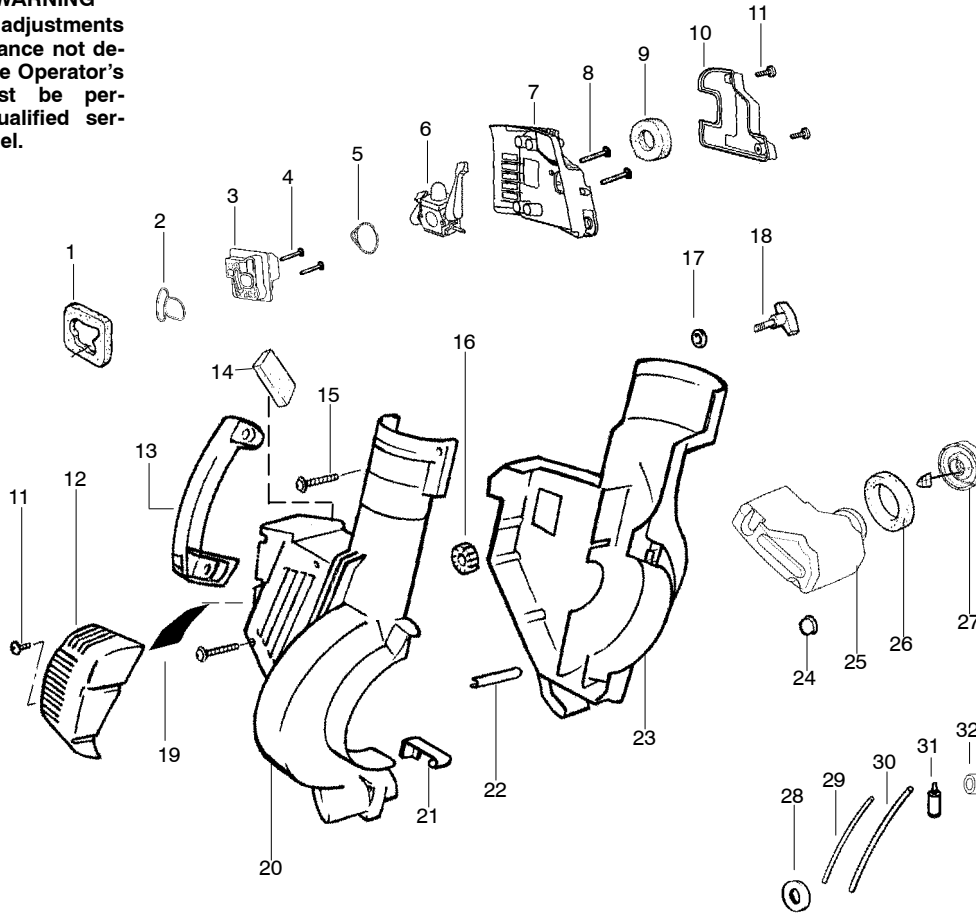

TYPE 3

⚠ WARNING

All repairs, adjustments and maintenance not described in the Operator's Manual must be performed by qualified service personnel.

Ref.	Part No.	Description	Ref.	Part No.	Description
1.	530071459	Air Dam (kit)	22.	530049617	Guide-Starter Rope
2.	530071458	Gasket-Adapter (kit)	23.	545018103	Housing-Left
3.	530035561	Carburetor Adaptor	24.	530036792	Isolator-Crankcase
4.	530016441	Screw	25.	545058007	Assy-Fuel Tank
5.	530071458	Gasket-Carburetor (kit)	26.	530049527	Gasket-Fuel Tank
6.	---	Kit-Carb Ass'y. (C1Q-W11)	27.	530049386	Fuel Cap w/Retainer
	530071465	(C1Q-W11C)	28.	530049656	Grommet-Shroud
7.	530056629	Air Box	29.	530069247	Kit-Line Carb/Purge
8.	530015849	Screw-Carb.	30.	530069216	Kit-Line Tank/Purge
9.	530049383	Filter-Air	31.	530095646	Assy-Fuel Pick-up
10.	530056581	Cover-Air Filter	32.	530071459	Grommet-Fuel line (kit)
11.	530016349	Screw			Not Shown
12.	545085001	Guard-Muffler		545117514	Operator Manual
13.	530095469	Handle		530057414	Warning Decal
14.	530071459	Foam - 71.12mm (kit)		545003023	Decal-Inst./Warning
15.	530015886	Screw			
16.	530049323	Isolator			
17.	530015197	Nut			
18.	530016322	Knob-Tube Clamp			
19.	530071458	Reflector-Heat (kit)			
20.	545018204	Assy-Housing-Right (Incl. 21)			
21.	530402044	Spring-Cover Latch			

✓ = NEW PART NUMBER FOR THIS IPL

★ = REFER TO THE SERVICE REFERENCE INDICATED FOR MORE INFORMATION. (LOCATED AT END OF IPL)