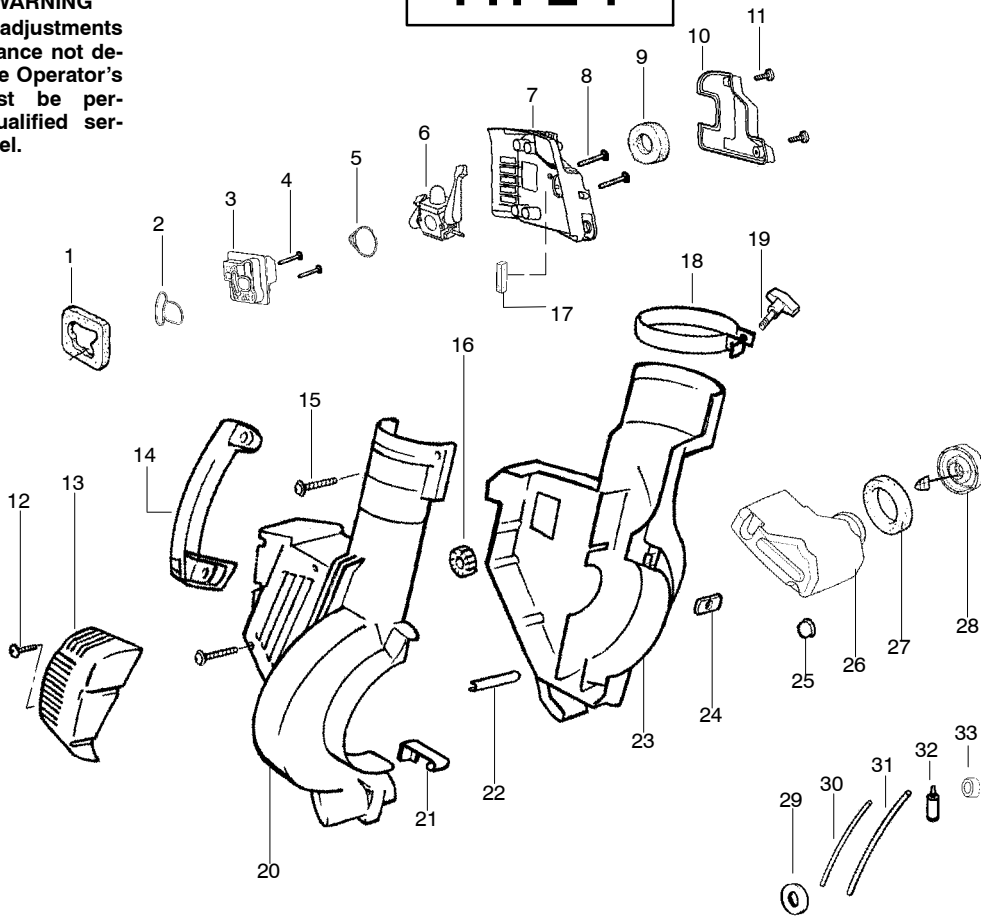

⚠ WARNING

All repairs, adjustments and maintenance not described in the Operator's Manual must be performed by qualified service personnel.

TYPE 1

Ref.	Part No.	Description	Ref.	Part No.	Description
1.	530071459	Air Dam (kit)	23.	530055147	Housing-Left (yellow)
2.	530071458	Gasket-Adapter (kit)	24.	530016207	Nut
3.	530035502	Carburetor Adaptor	25.	530036792	Isolator-Crankcase
4.	530016309	Screw	26.	530049491	Assy-Fuel Tank
5.	530071458	Gasket-Carburetor (kit)	27.	530049527	Gasket-Fuel Tank
6.	530071465	Kit-Carb Ass'y. (C1Q-W11)	28.	530049386	Fuel Cap w/Retainer
7.	530055103	Air Box	29.	530049656	Grommet-Shroud
8.	530016340	Screw-Carb.	30.	530069247	Kit-Line Carb/Purge
9.	530049383	Filter-Air	31.	530069216	Kit-Line Tank/Purge
10.	530055104	Cover-Air Filter	32.	530095646	Assy-Fuel Pick-up
11.	530016354	Screw-Air Box Cover	33.	530071459	Grommet-Fuel line (kit)
12.	530015880	Screw			
13.	530056257	Assy-Muffler Cover			
14.	530095469	Handle		Not Shown	
15.	530015886	Screw			
16.	530049323	Isolator			
17.	530071459	Foam-25.4mm (kit)			
18.	530016324	Clamp-Blower Tube		530088953	Operator Manual
19.	530016322	Knob-Tube Clamp		530084404	Warning Decal
20.	530055148	Housing-Right (yellow)		530055358	Decal-Start Inst.
21.	530402044	Spring-Cover Latch			
22.	530049617	Guide-Starter Rope			