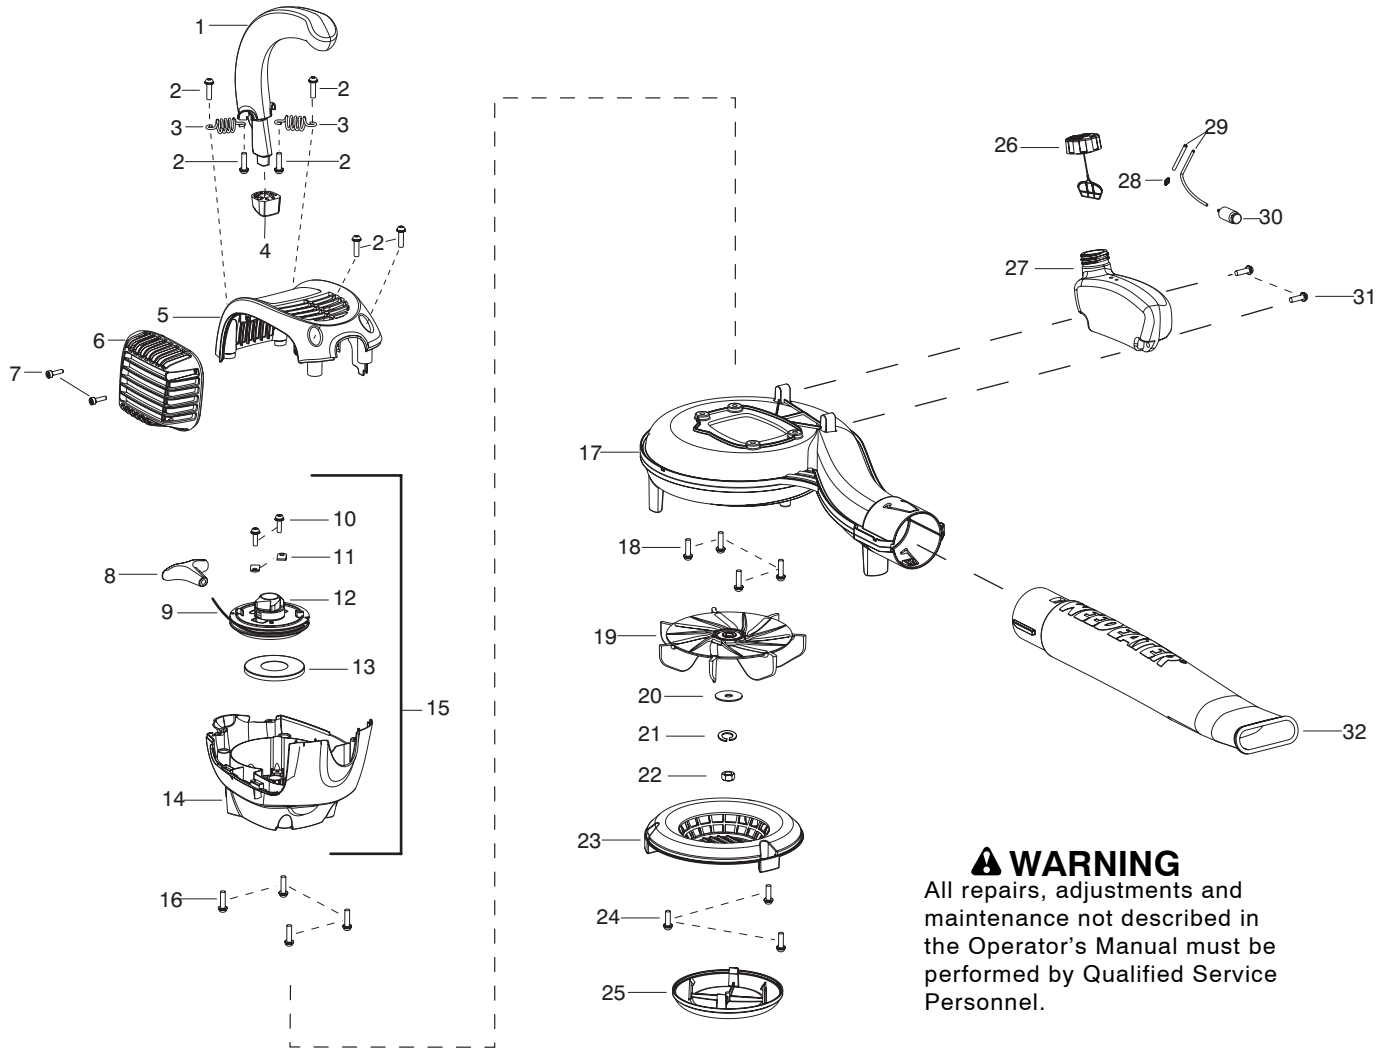

✓ = New Part Number For This IPL

★ = Refer to the Service Reference Indicated for more information. (Located at the END of the IPL)

**⚠ WARNING**  
 All repairs, adjustments and maintenance not described in the Operator's Manual must be performed by Qualified Service Personnel.

Ref.	Part No.	Description	Ref.	Part No.	Description
1.	545197801	Assy - Handle (Incl. qty. 2 of ref. 2,3)	21.	530092322	Washer - Lock
2.	530015814	Screw	22.	530626605	Nut
3.	545206801	Spring - Isolator	23.	545192901	Cover - Inlet
4.	545203101	Isolator - Handle	24.	530015880	Screw
5.	545192601	Housing - Upper Engine	25.	530057996	Deflector - Intake
6.	525433201	Assy - Muffler Guard	26.	530014347	Cap - Fuel (w/retainer)
7.	530016449	Screw	27.	545197701	Assy - Fuel Tank (Incl. 26,28,29,30)
8.	530054834	Handle - Starter	28.	530023877	Fitting - Fuel Line
9.	545180862	Kit - Rope	29.	530069599	Kit - Fuel Line (Incl. 28)
10.	530015775	Screw - Retainer	30.	530014362	Assy - Fuel Pick-up
11.	530027523	Retainer	31.	530015880	Screw
12.	545180863	Kit - Starter Pulley (Incl. 10,11)	32.	545193701	Tube - Blower
13.	545054901	Spring - Starter	<b>Not Shown</b>		
14.	526480601	Assy - Fan housing with bearing	545186729	Manual	
15.	545196201	Assy - Lower Engine Housing (Incl. 10,11,12,13,14)	545216201	Decal - Warning	
16.	530015810	Screw	525485301	Decal - Entanglement Warning	
17.	545203001	Assy - Scroll Housing	522928601	Decal - Spark Arrestor Warning	
18.	530015814	Screw			
19.	545193301	Assy - Impeller			
20.	545164501	Washer - Impeller			

✓ = New Part Number For This IPL

★ = Refer to the Service Reference Indicated for more information.(Located at the END of the IPL)