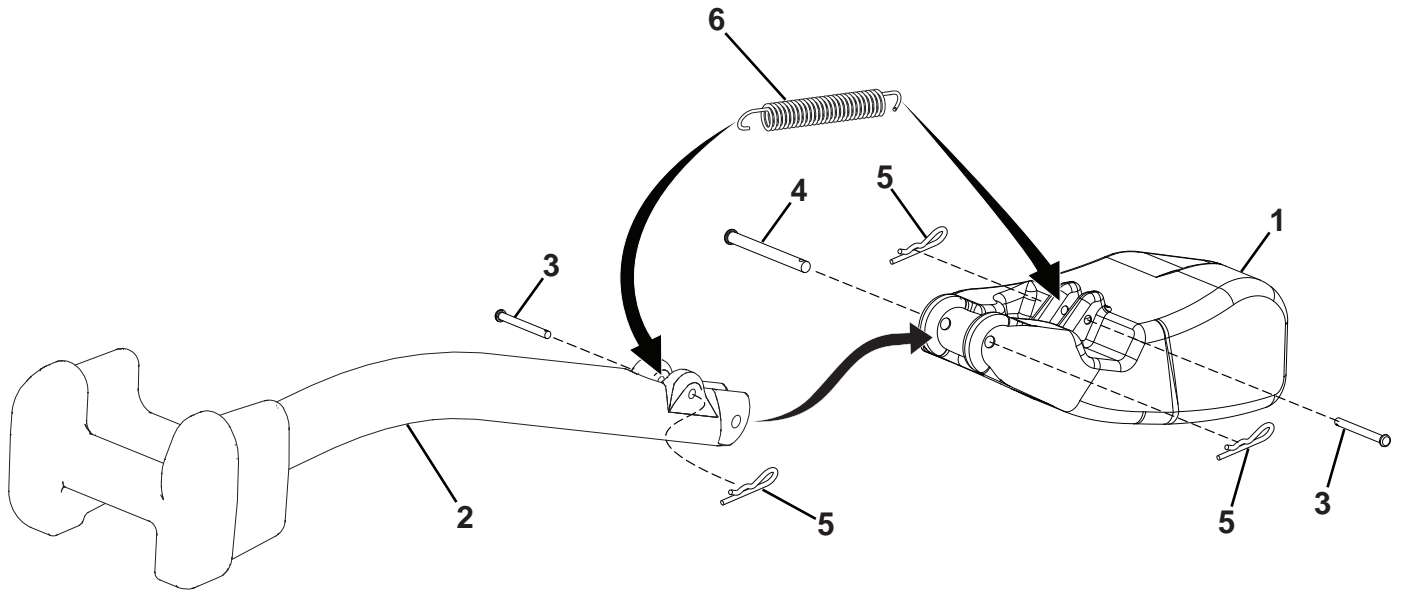

C MODEL, 77CM

Spare parts

Ersatzteile

Pièces détachées

Reserve onderdelen

Repuestos

Reservdelar

MULCHER PLUG- - KIT NO. 96071002400

KEY NO.	PART NO.	DESCRIPTION
1	532 41 93-47	Plug, Mulch, SRD 30"
2	532 42 20-31	Handle, Mulch, SRD 30"
3	532 42 33-00	Pin, Clevis, 1/4 x 2-1/2
4	532 42 33-01	Pin, Clevis, 3/8 x 3 3/4
5	532 42 33-03	Hairpin, Soft, Zinc, .059 x 1.125
6	532 42 33-05	Spring, Mulch, Plug

NOTE: All component dimensions given in U.S. inches 1 inch = 25.4 mm