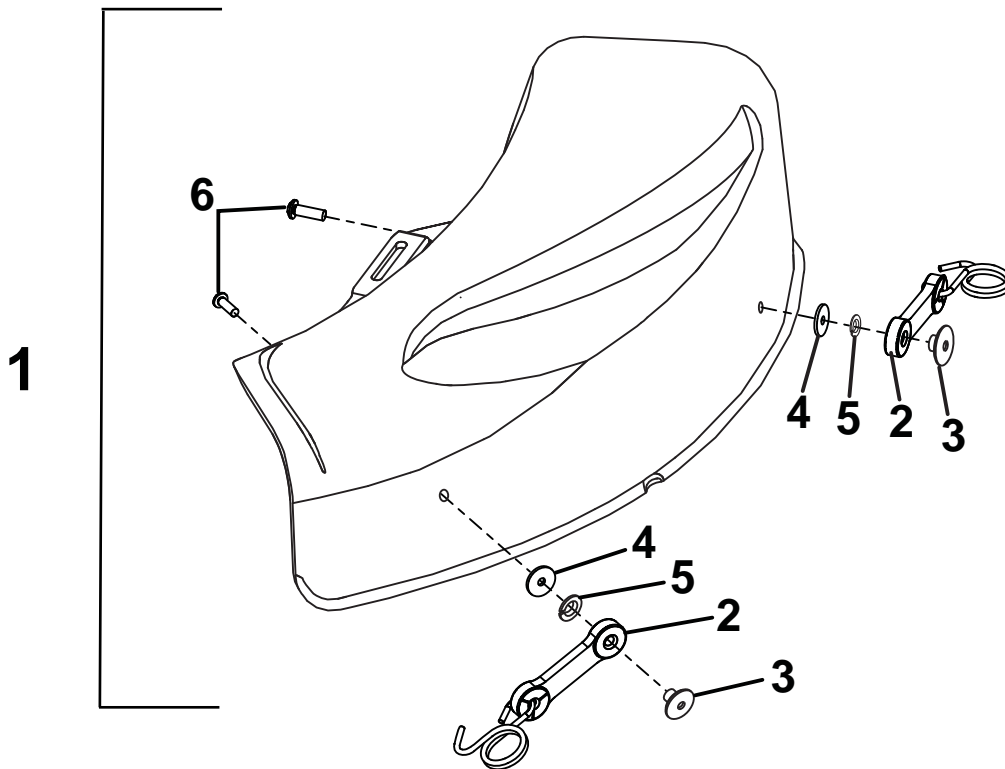

MULCH KIT

96071002500

Key No.	Part No.	Description.
1	532 42 17-17	Mulch Cover Assembly (Complete)
2	532 16 07-93	Latch Hook
3	532 12 50-04	Weld Nut
4	819 06 12-16	Washer 3/16 x 3/4
5	810 07 10-00	Washer, Lock #10
6	871 08 10-10	Screw #10 x 5/8