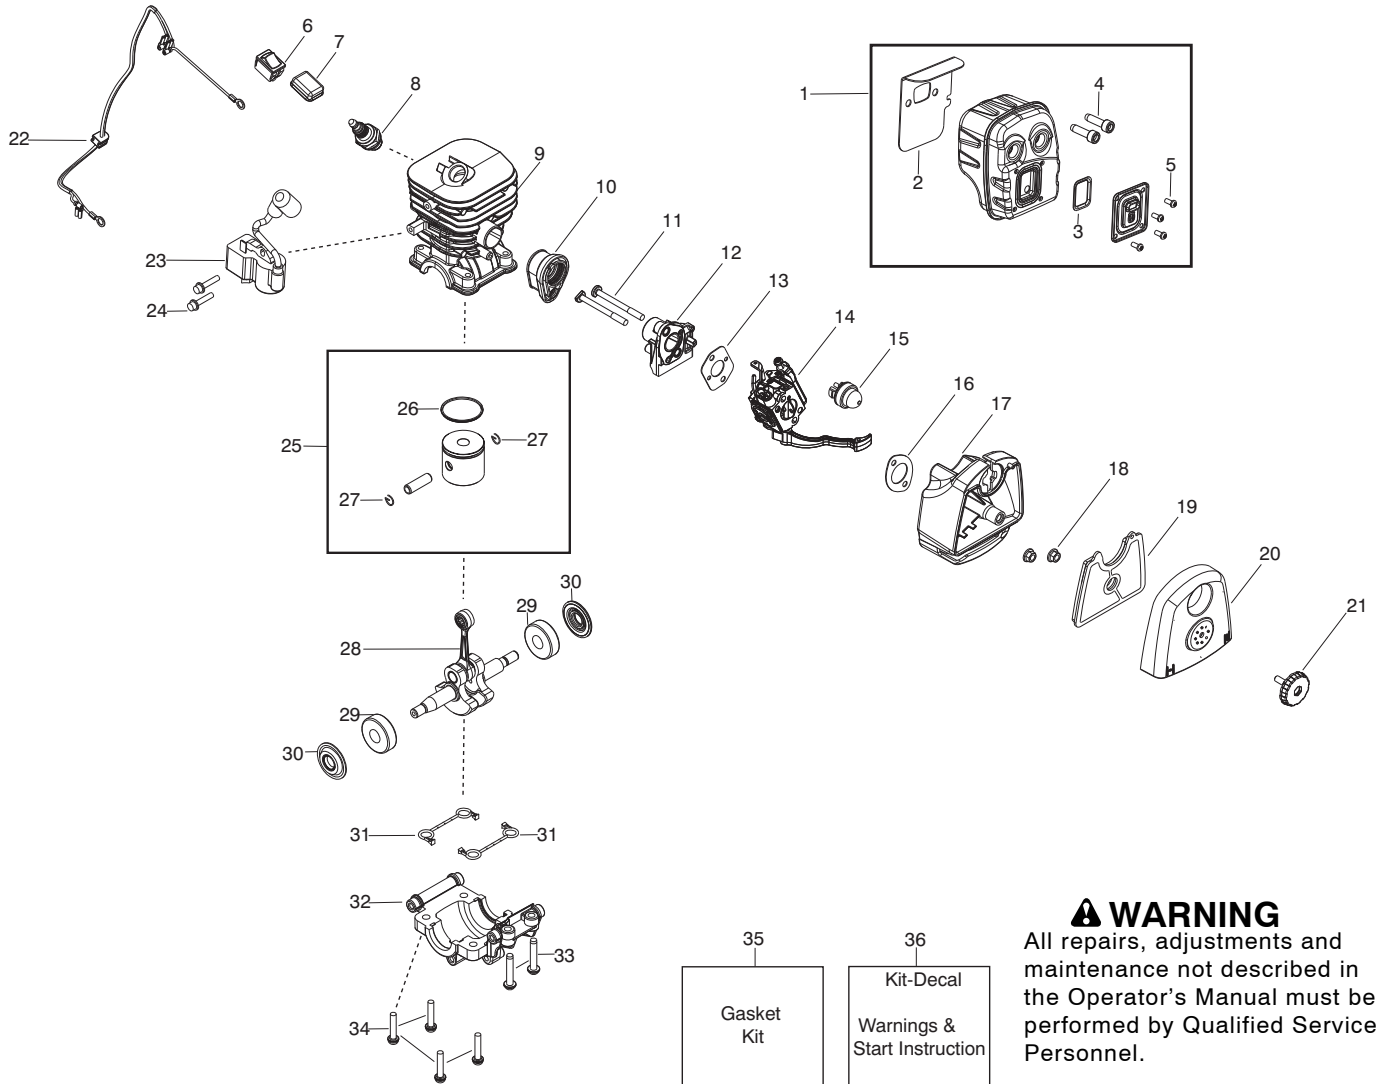

**⚠ WARNING**

All repairs, adjustments and maintenance not described in the Operator's Manual must be performed by Qualified Service Personnel.

Ref.	Part No.	Description	Ref.	Part No.	Description
1.	545081817	Kit - Rope	29.	530095646	Assy - Fuel pickup
2.	545043205	Handle - Starter	30.	545108902	Assy - Fuel tank (Incl. 26,27,28,29)
3.	530015814	Screw	31.	530015814	Screw
4.	545008020	Kit - Cruise control (Incl. 5,6,7)	32.	★★★★★	Scroll - Flywheel
5.	530015147	Washer - Wave	33.	530015814	Screw
6.	545111501	Ratchet - Cruise control	34.	530015810	Screw
7.	530015814	Screw	35.	545088801	Assy - Flywheel
8.	545119003	Handle - Assist	36.	530015828	Washer
9.	545157902	Assy. - Muffler guard	37.	530016134	Nut - Flywheel
10.	545108702	Assy - Knob	38.	545108804	Cover - Motor housing
11.	545111301	Wire - Linkage	39.	545112801	Screw
12.	545111602	Trigger - Throttle	40.	545089001	Hub
13.	545131701	Wire - Handle ground	41.	545115901	Spring - EPS2
14.	545173201	Impeller	42.	545006084	Kit - Starter (Incl. 39,40,41)
15.	530015197	Nut - Blower tube	43.	530042095	Spring - Starter
16.	545111101	Spring - Vac door	44.	545111802	Housing - Starter Cover
17.	545111203	Cover - Vac door	45.	530015810	Screw
18.	530015814	Screw	<b>Not Shown</b>		
19.	575533204	Assy - Outer scroll (Incl. 16,17)	545154659	Manual - Operators	
20.	545147101	Nut - Impeller	545094201	Scrench	
21.	★★★★★	Blade - Mulch			
22.	★★★★★	Washer			
23.	545164501	Washer - Impeller			
24.	530016445	Screw			
25.	545110004	Scroll - Inner			
26.	530047721	Bulb - Purge			
27.	545081841	Kit - Fuel line grommet (Incl. 26,29)			
28.	545073101	Assy - Fuel cap with retainer			

✓ = New Part Number For This IPL

★ = Refer to the Service Reference Indicated for more information.(Located at the END of the IPL)

<b>Parts List No.</b> 545164354		<b>Jonsered</b> PARTS LIST	<b>MODEL</b> BV2126 (US/CAN)
<b>Date</b> 6/25/10	<b>Replaces</b> 545164354 - 2/01/10		<b>NOTE</b> : Illustration may differ from actual model due to design changes.