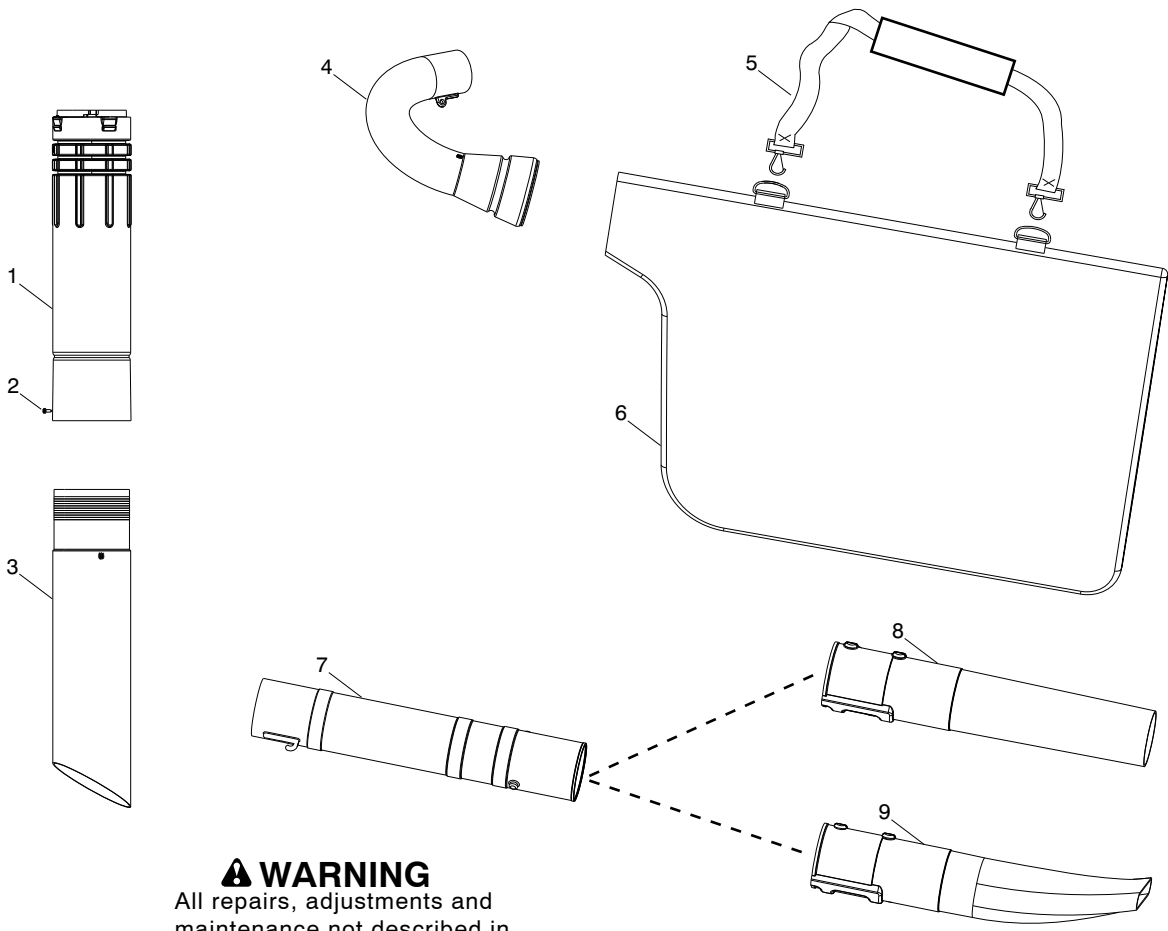

Parts List No. 545164354		Jonsered PARTS LIST	MODEL BV2126 (US/CAN)	
Date 6/25/10	Replaces 545164354 - 2/01/10		NOTE : Illustration may differ from actual model due to design changes.	Page: 3

⚠ WARNING

All repairs, adjustments and maintenance not described in the Operator's Manual must be performed by Qualified Service Personnel.

Ref.	Part No.	Description
1.	545131202	Assy - Upper vac tube
2.	545144101	Screw
3.	545119603	Tube - Lower vac
4.	575486901	Tube - Elbow
5.	545132901	Strap - Carrying
6.	545119801	Vac bag
7.	545140202	Assy - Tube - Upper Blower w/barrier
8.	545118002	Tube - Lower blower (round)
9.	545119502	Tube - Lower blower (flare)

✓ = New Part Number For This IPL

★ = Refer to the Service Reference Indicated for more information.(Located at the END of the IPL)