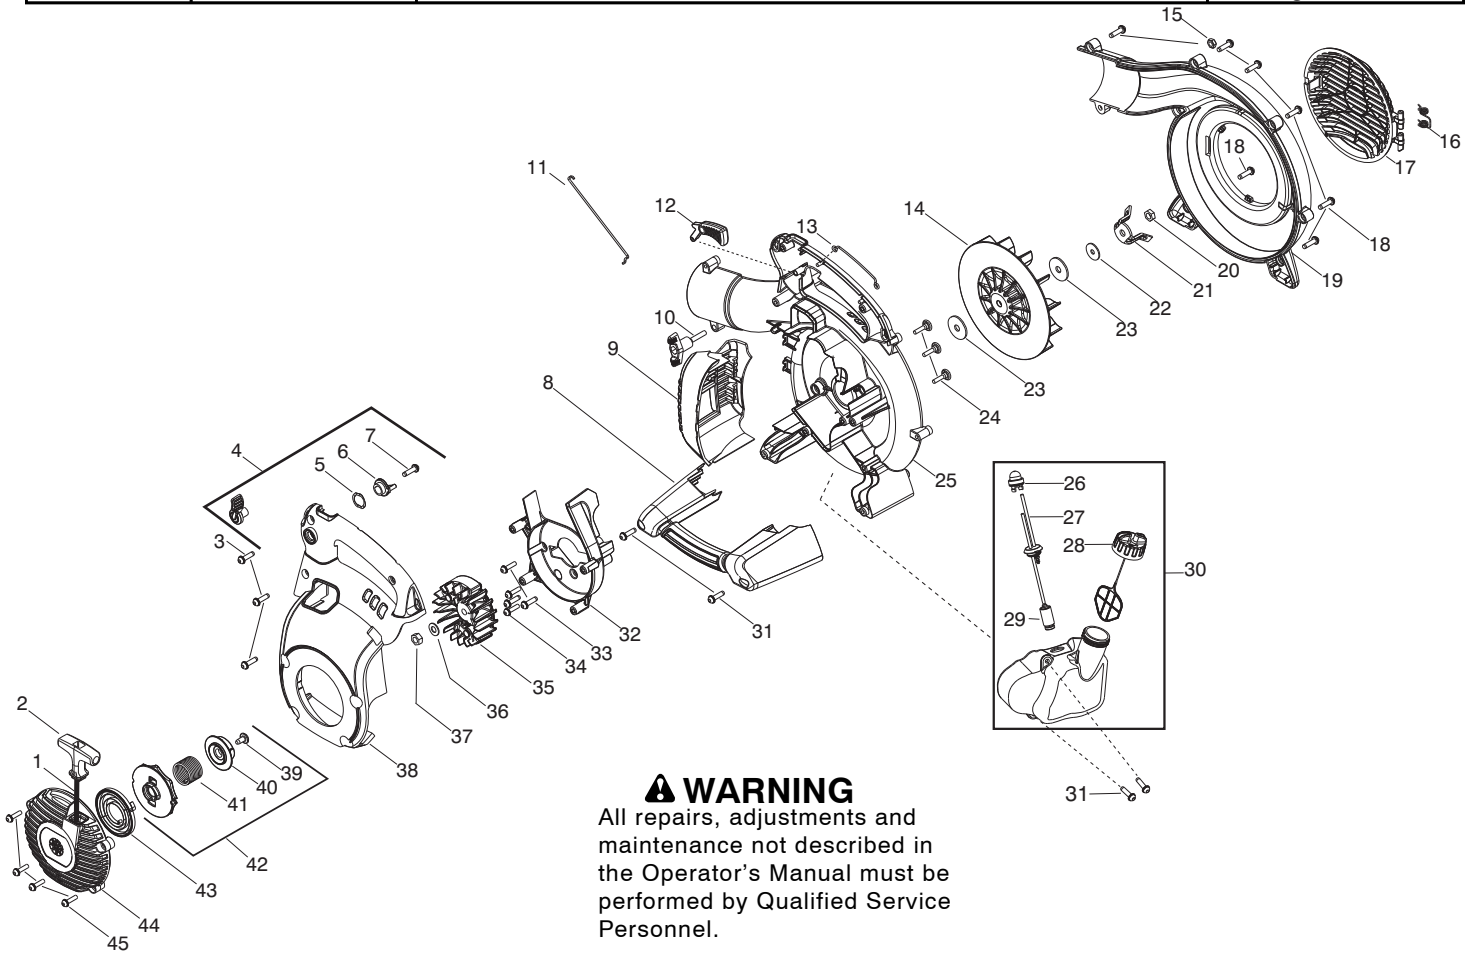

<b>Parts List No.</b> 545164354		<b>Jonsered</b> PARTS LIST	<b>MODEL</b> BV2126 (US/CAN)
<b>Date</b> 6/25/10	<b>Replaces</b> 545164354 - 2/01/10		<b>NOTE</b> : Illustration may differ from actual model due to design changes.

✓ = New Part Number For This IPL

★ = Refer to the Service Reference Indicated for more information.(Located at the END of the IPL)

<b>Parts List No.</b> 545164354		<b>Jonsered</b> PARTS LIST	<b>MODEL</b> BV2126 (US/CAN)
<b>Date</b> 6/25/10	<b>Replaces</b> 545164354 - 2/01/10		<b>NOTE</b> : Illustration may differ from actual model due to design changes.

✓ = New Part Number For This IPL

★ = Refer to the Service Reference Indicated for more information. (Located at the END of the IPL)

<b>Parts List No.</b> 545164354		<b>Jonsered</b> PARTS LIST	<b>MODEL</b> BV2126 (US/CAN)
<b>Date</b> 6/25/10	<b>Replaces</b> 545164354 - 2/01/10		<b>NOTE</b> : Illustration may differ from actual model due to design changes.

Page 1, Ref.# 22 - 530015127 Washer