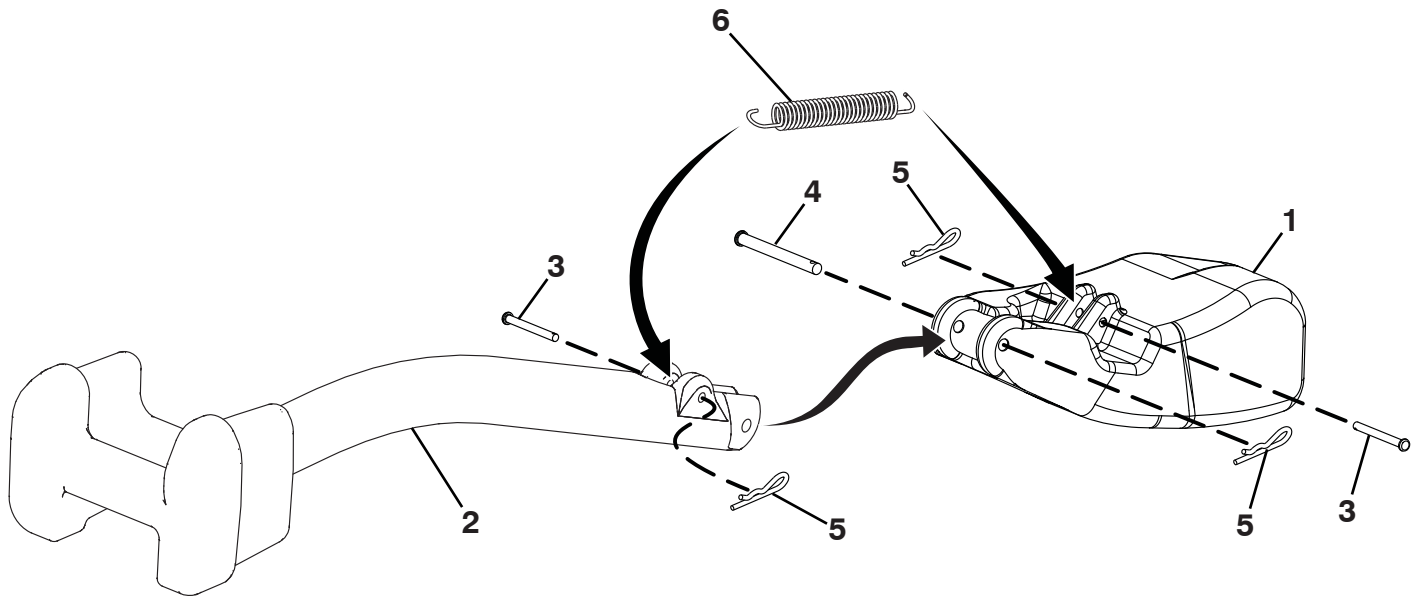

MULCHER PLUG- - KIT NO. 96071002400

KEY NO.	PART NO.	DESCRIPTION
1	532 41 93-47	Plug, Mulch, SRD 30"
2	532 42 20-31	Handle, Mulch, SRD 30"
3	532 42 33-00	Pin, Clevis, 1/4 x 2-1/2
4	532 42 33-01	Pin, Clevis, 3/8 x 3 3/4
5	532 42 33-03	Hairpin, Soft, Zinc, .059 x 1.125
6	532 42 33-05	Spring, Mulch, Plug

NOTE: All component dimensions given in U.S. inches 1 inch = 25.4 mm