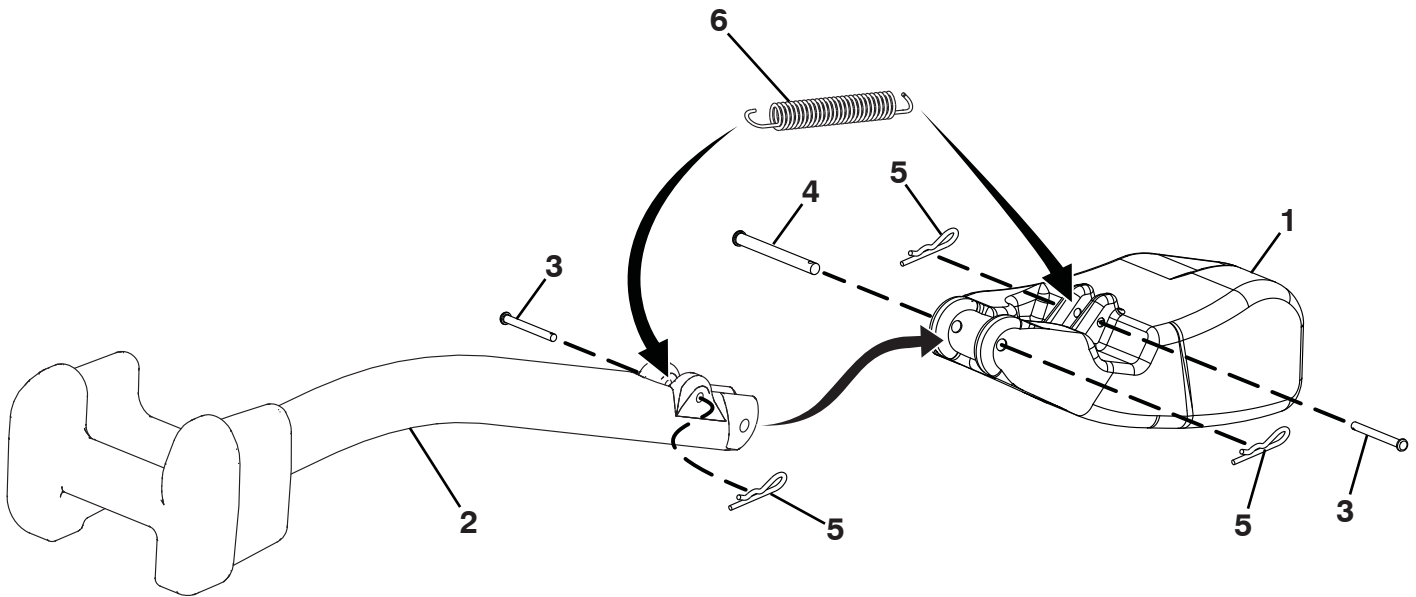

# MULCHER PLUG- - KIT NO. 96071002400

KEY NO.	PART NO.	DESCRIPTION
1	532 41 93-47	Plug, Mulch, SRD 30"
2	532 42 20-31	Handle, Mulch, SRD 30"
3	532 42 33-00	Pin, Clevis, 1/4 x 2-1/2
4	532 42 33-01	Pin, Clevis, 3/8 x 3 3/4
5	532 42 33-03	Hairpin, Soft, Zinc, .059 x 1.125
6	532 42 33-05	Spring, Mulch, Plug

**NOTE:** All component dimensions given in U.S. inches 1 inch = 25.4 mm