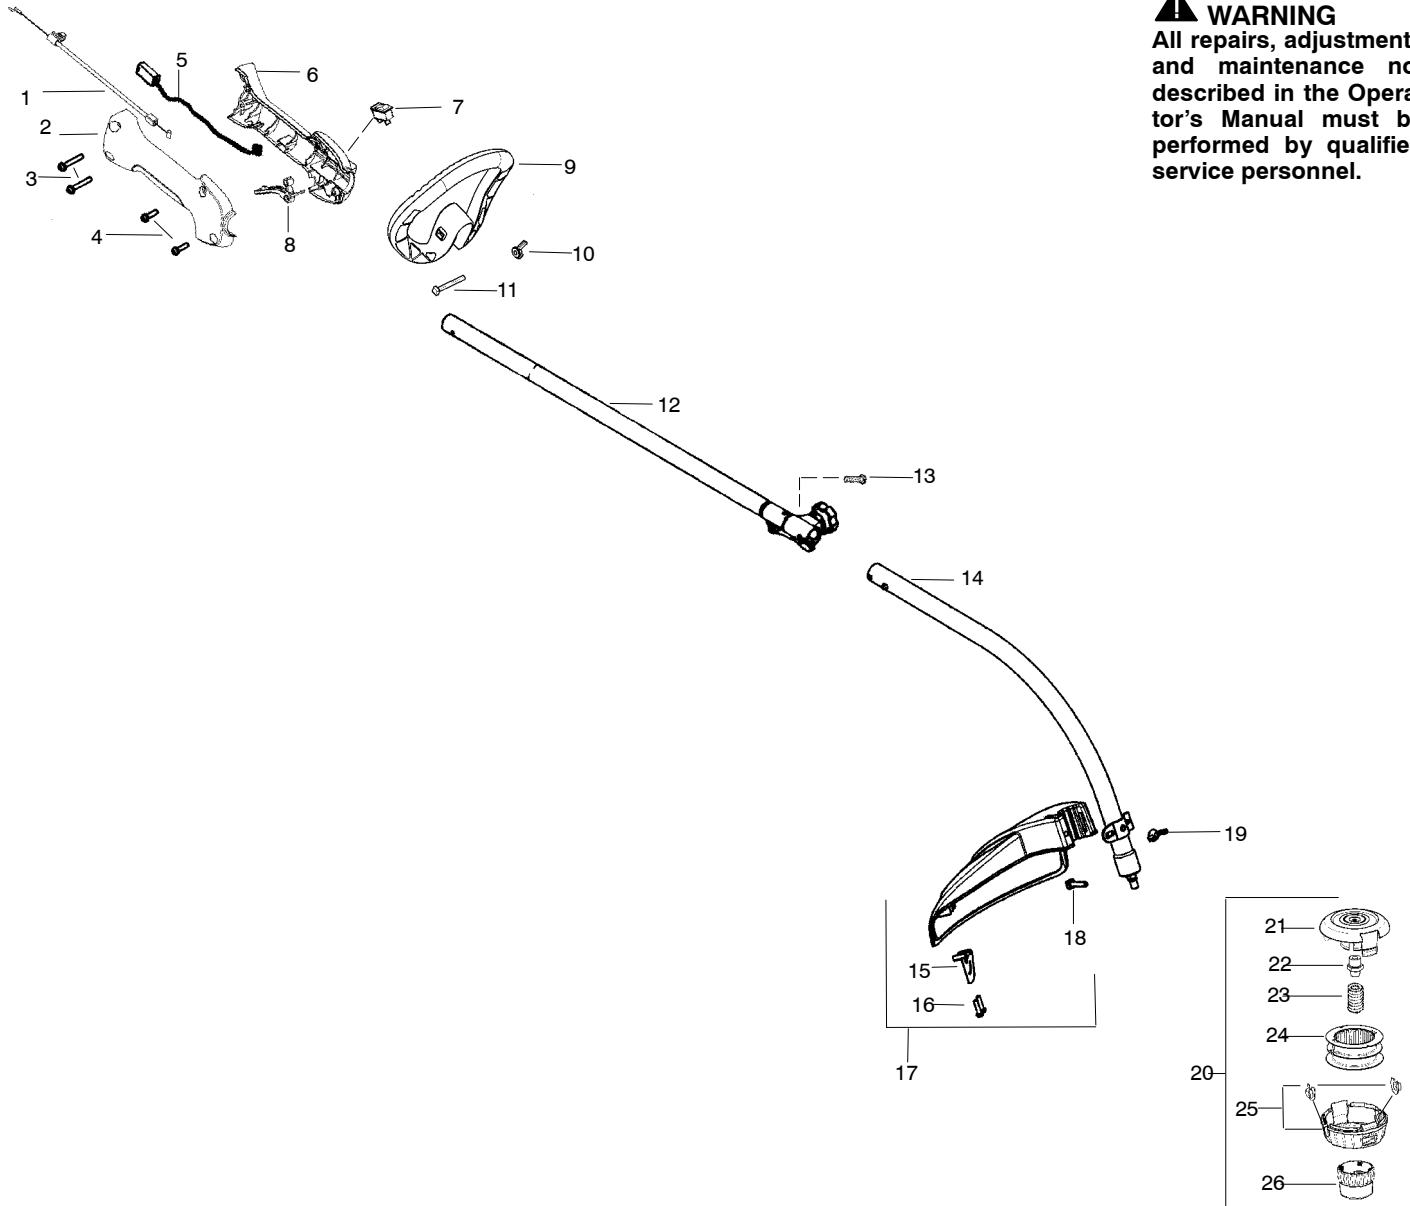

PARTS LIST NO. 545012637		Poulan PRO PARTS LIST	MODEL(s) PP25E
DATE 2/24/10	Replaces 545012637 - 4/01/09		Note: Illustration may differ from actual model due to design changes

⚠ WARNING
All repairs, adjustments and maintenance not described in the Operator's Manual must be performed by qualified service personnel.

Ref.	Part No.	Description	Ref.	Part No.	Description	Ref.	Part No.	Description
1.	530059759	Assy-Throttle Cable	15.	530052286	Limiters-Line			
2.	530057541	Hsg.-Throttle (RH)	16.	530015814	Screw			
3.	530016406	Screw	17.	530071802	Kit-Shield Assy. (Incl. 15,16,18,19)			Not Shown
4.	530015814	Screw	18.	530015820	Bolt			
5.	530054183	Assy.-Wire	19.	530016152	Wingnut			
6.	530059760	Hsg. Throttle (LH)	20.	952701717	Accy-TNG7 (Incl. 21, 22,23,24,25,26)			
7.	530069572	Kit-Switch	21.	537419303	Housing			
8.	545077601	Trigger-Throttle	22.	537419901	Adapter			
9.	530058583	Assy-Handle-Assist (Incl. 10,11)	23.	537338801	Spring		545209101 545167703	Decal-Shaft Warning Decal-Upper Shaft
10.	530016152	Wingnut	24.	545080801	Assy-Wound Spool			
11.	530015786	Bolt	25.	545003365	Kit-Cover and Eyelet			
12.	530071791	Kit-Upper Shaft (Incl. flex, clamp & 13)	26.	537419601	Knob			
13.	530016344	Screw						
14.	530071788	Kit-Lower Shaft						