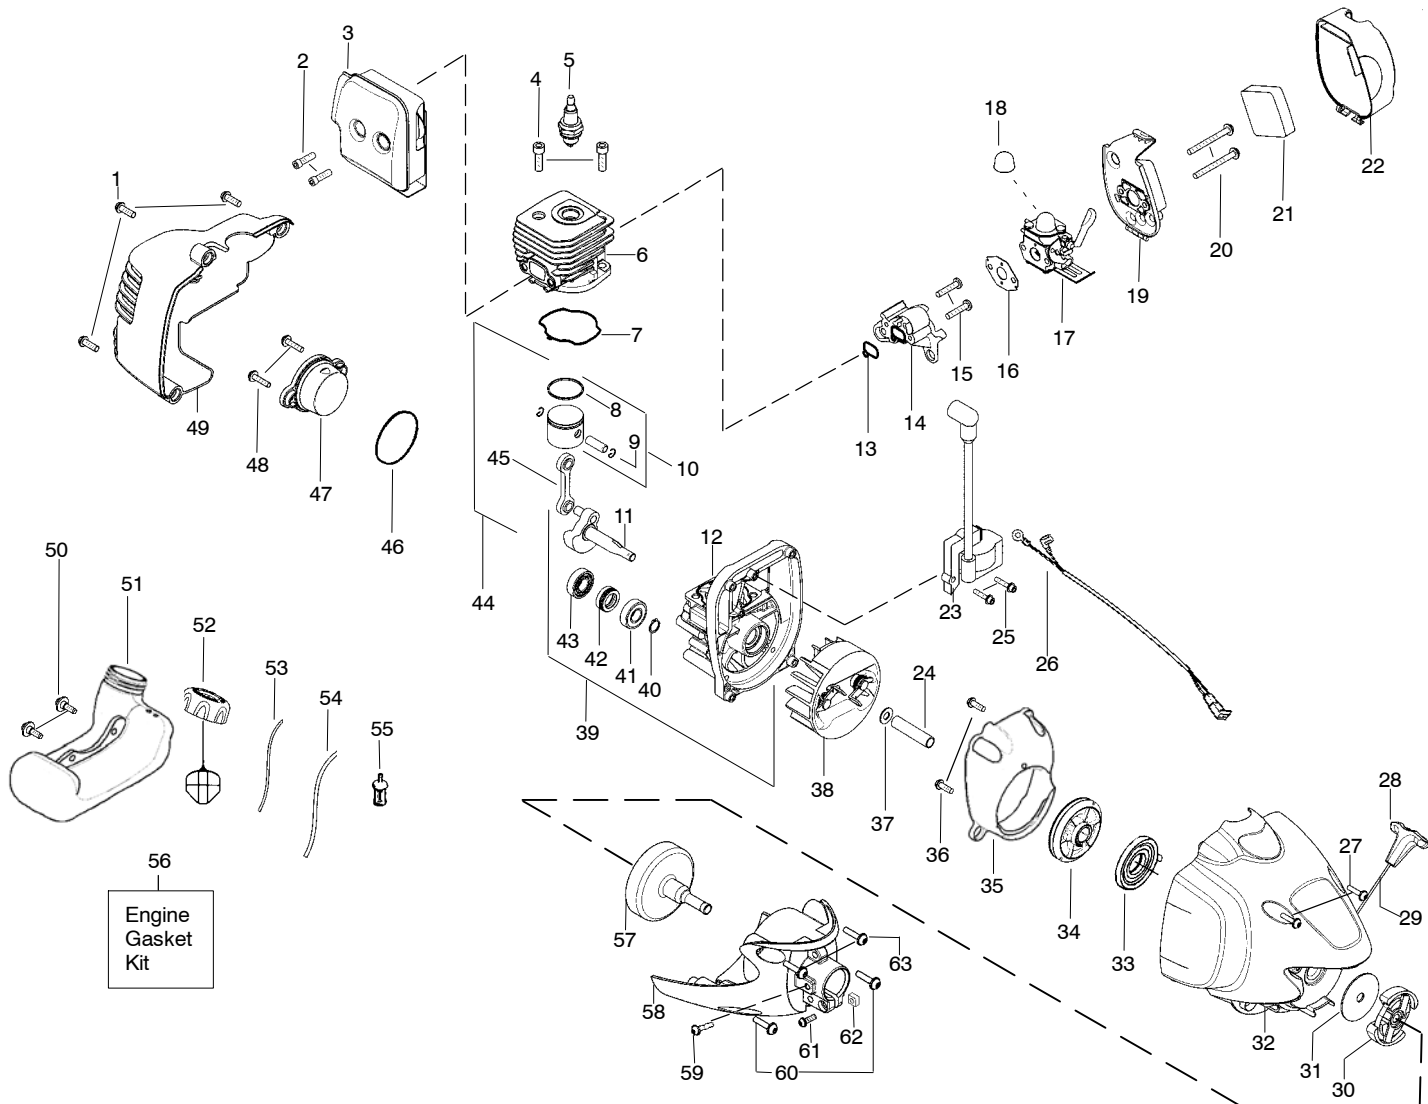

Ref.	Part No.	Description	Ref.	Part No.	Description	Ref.	Part No.	Description
1.	530015880	Screw	21.	530036575	Foam-Air Filter	44.	530071785	Kit-piston/rod (Incl. 10,45)
2.	530058982	Bolt-Muffler	22.	530057545	Cover-Air Box	45.	530069945	Kit-Conn. Rod
3.	545227901	Assy-Muffler/Shield (Incl. 2)	23.	530035505	Ignition Module	46.	530071750	O-Ring-C'case (kit)
4.	530015953	Screw-Cylinder	24.	530059758	Spacer-Flywheel	47.	530057954	Assy-Plug (incl.46)
5.	952030249	Spark Plug (RCJ 6Y)	25.	530016357	Screw	48.	530016386	Screw
6.	530012541	Cylinder	26.	545015601	Assy-Switch wire	49.	530057539	Shroud-Rear
7.	530071750	Seal-Cylinder (kit)	27.	530016386	Screw	50.	530016445	Retainer-Tank
8.	530055120	Piston Ring	28.	530054834	Handle-Starter	51.	545103702	Assy-Fuel Tank (incl. filter, lines & fuel cap)
9.	530015162	Retainer-Piston Pin	29.	545050409	Kit - Rope	52.	530057973	Assy-Fuel Cap
10.	530071833	Kit - Piston (Incl. 8, 9)	30.	530055122	Assy-Clutch	53.	530069247	Kit-Fuel Line (Small)
11.	530012579	Assy-Crankshaft	31.	530094189	Washer-Clutch	54.	530069216	Kit-Fuel Line (Large)
12.	530012582	Assy-Crankcase (Incl. 41,42,43)	32.	545016004	Assy.-Fan Hsg	55.	530095646	Assy-Fuel Pickup
13.	530071750	Seal-Cyl/Carb.(kit)	33.	545054901	Spring-Starter	56.	530071750	Kit-Engine Gasket (Incl. 7,13,16,46)
14.	530057547	Adapter-Carb.	34.	545050407	Kit-Starter Pulley	57.	530150247	Assy-Clutch Drum
15.	530016441	Screw	35.	545080601	Baffle	58.	545077301	Assy-Clutch Cover (Incl. 61,62)
16.	530071750	Gasket-Carb. (kit)	36.	530015880	Screw	59.	530016319	Screw-Align
17.	530071811	Kit-Carb.(C1U-W19)	37.	530016463	Washer-Clutch Flat	60.	530015772	Screw
(Note: Repair kits are not available for this carburetor)			38.	530039243	Assy-Flywheel	61.	530016381	Screw 12-24
18.	530058709	Bulb-Purge	39.	530071951	Assy-C'case & C'shaft (Incl. 11,12,40)	62.	530016382	Nut 12-24
19.	545077501	Air Box	40.	530015941	Retain. Ring-C'shaft	63.	530015814	Screw
20.	530016429	Screw	41.	530055728	Retain. Ring-C'shaft			
			42.	530019264	Outer Bearing			
			43.	530032125	Inner Bearing			

✓ = NEW PART NUMBER FOR THIS IPL

* = REFER TO THE SERVICE REFERENCE INDICATED FOR MORE INFORMATION. (LOCATED AT END OF IPL)