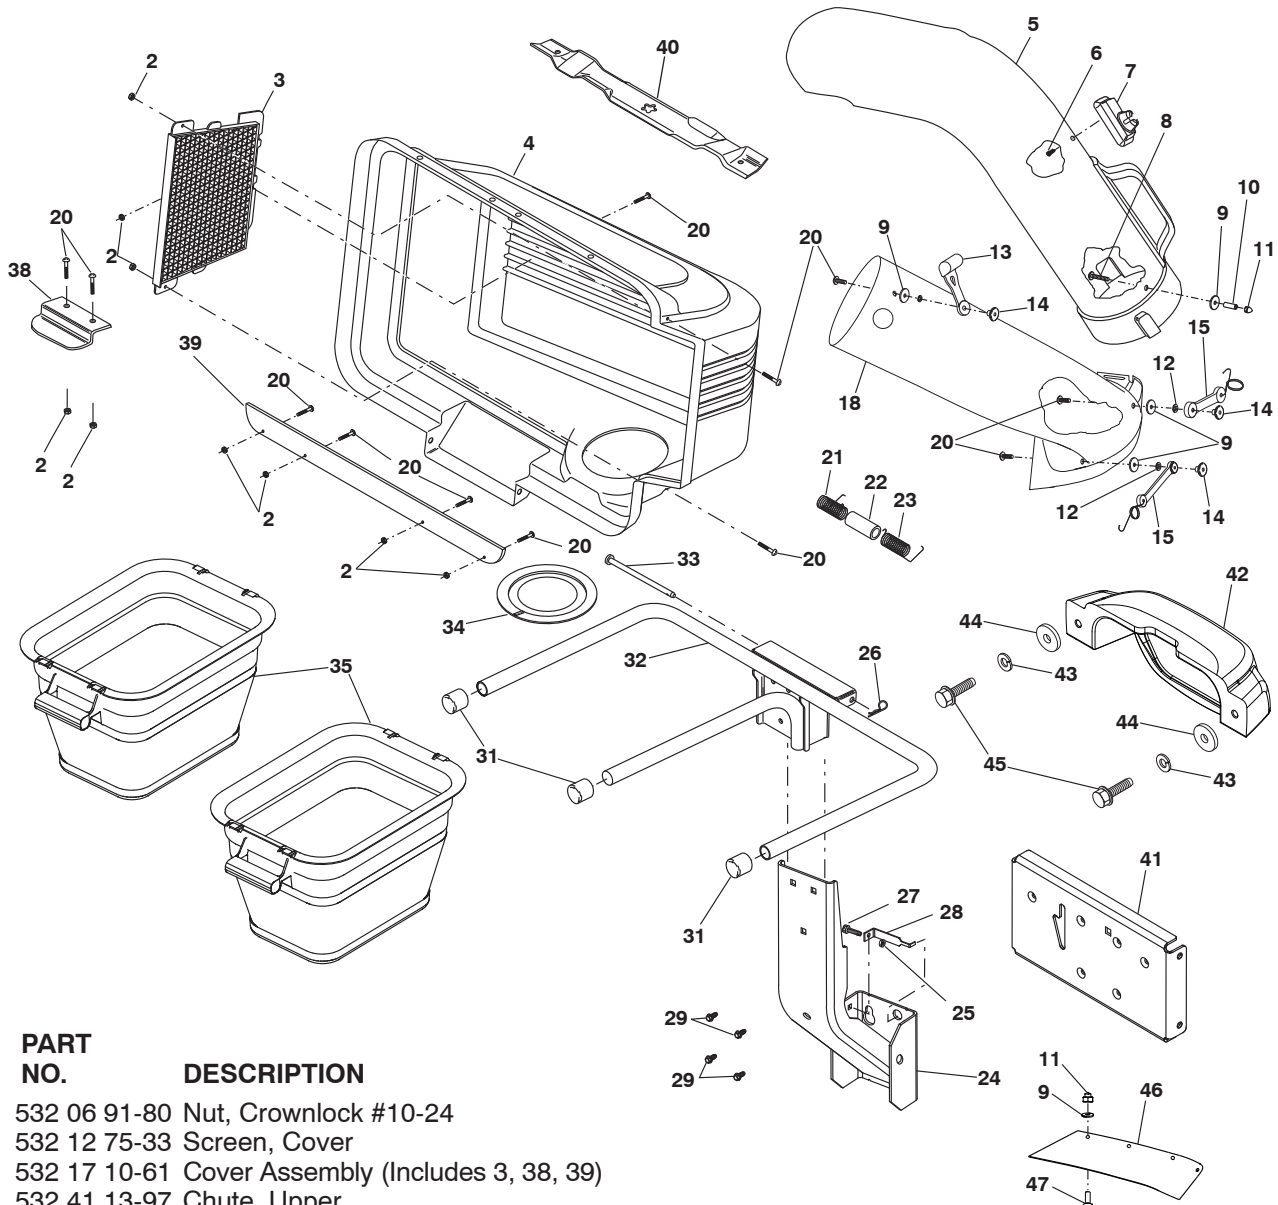

**ILLUSTRATED PARTS LIST**  
**Model Number G26LRV**  
**Product No. 960 73 00-27**  
**26 Inch Mower**  
**Grass Catcher**

- **Assembly**
- **Operation**
- **Customer Responsibilities**
- **Repair Parts**

# REPAIR PARTS

## GRASS CATCHER - - MODEL NUMBER G26LRV (PRODUCT NO. 960 73 00-27)

KEY NO.	PART NO.	DESCRIPTION
2	532 06 91-80	Nut, Crownlock #10-24
3	532 12 75-33	Screen, Cover
4	532 17 10-61	Cover Assembly (Includes 3, 38, 39)
5	532 41 13-97	Chute, Upper
6	818 02 10-08	Screw, Special #10-14 x 1/2
7	532 13 09-33	Full Bag Indicator
8	532 08 71-75	Screw, #10-24 x 1-1/8
9	532 05 27-84	Washer 3/16 x 3/4 x 16 Ga.
10	532 17 13-45	Spacer, Split
11	532 06 08-67	Nut, Acorn #10-24
12	810 07 10-00	Washer, lock
13	532 10 98-08	Latch, Chute
14	532 12 50-04	Nut, Weld
15	532 16 07-93	Latch, Hook
18	532 42 81-48	Chute, Lower
20	871 08 10-10	Screw #10-24 x 5/8
21	532 13 27-96	Spring, Cover L.H. (black)
22	532 13 32-35	Spacer, Cover
23	532 13 29-83	Spring, Cover R.H. (gray)
24	532 18 09-23	Support Assemble
25	873 80 04-00	Locknut
26	532 12 46-70	Spring, Retainer
27	872 14 04-05	Bolt
28	532 17 97-45	Bracket, Lock

KEY NO.	PART NO.	DESCRIPTION
29	532 17 01-65	Bolt, Shoulder 5/16-18
31	532 17 40-83	Plug, Tubing End
32	532 17 97-46	Bagger, Frame
33	532 19 27-86	Pin, Hinge
34	532 12 75-34	Gasket, Cover
35	532 42 91-13	Container
38	532 13 08-95	Latch Handle, Cover
39	532 15 50-42	Strip, Reinforcement
40	532 42 85-80	Blade
41	532 43 39-68	Drawbar
42	532 43 24-61	Counterweight
43	819 11 12-16	Washer
44	810 04 05-00	Lock Washer
45	874 78 05-16	Bolt
46	532 43 63-33	Deflector Guard
47	871 19 10-08	Screw, #10-24 x 1/2
--	532 43 46-60	Owner's Manual, English/French
--	532 43 46-61	Owner's Manual, Spanish