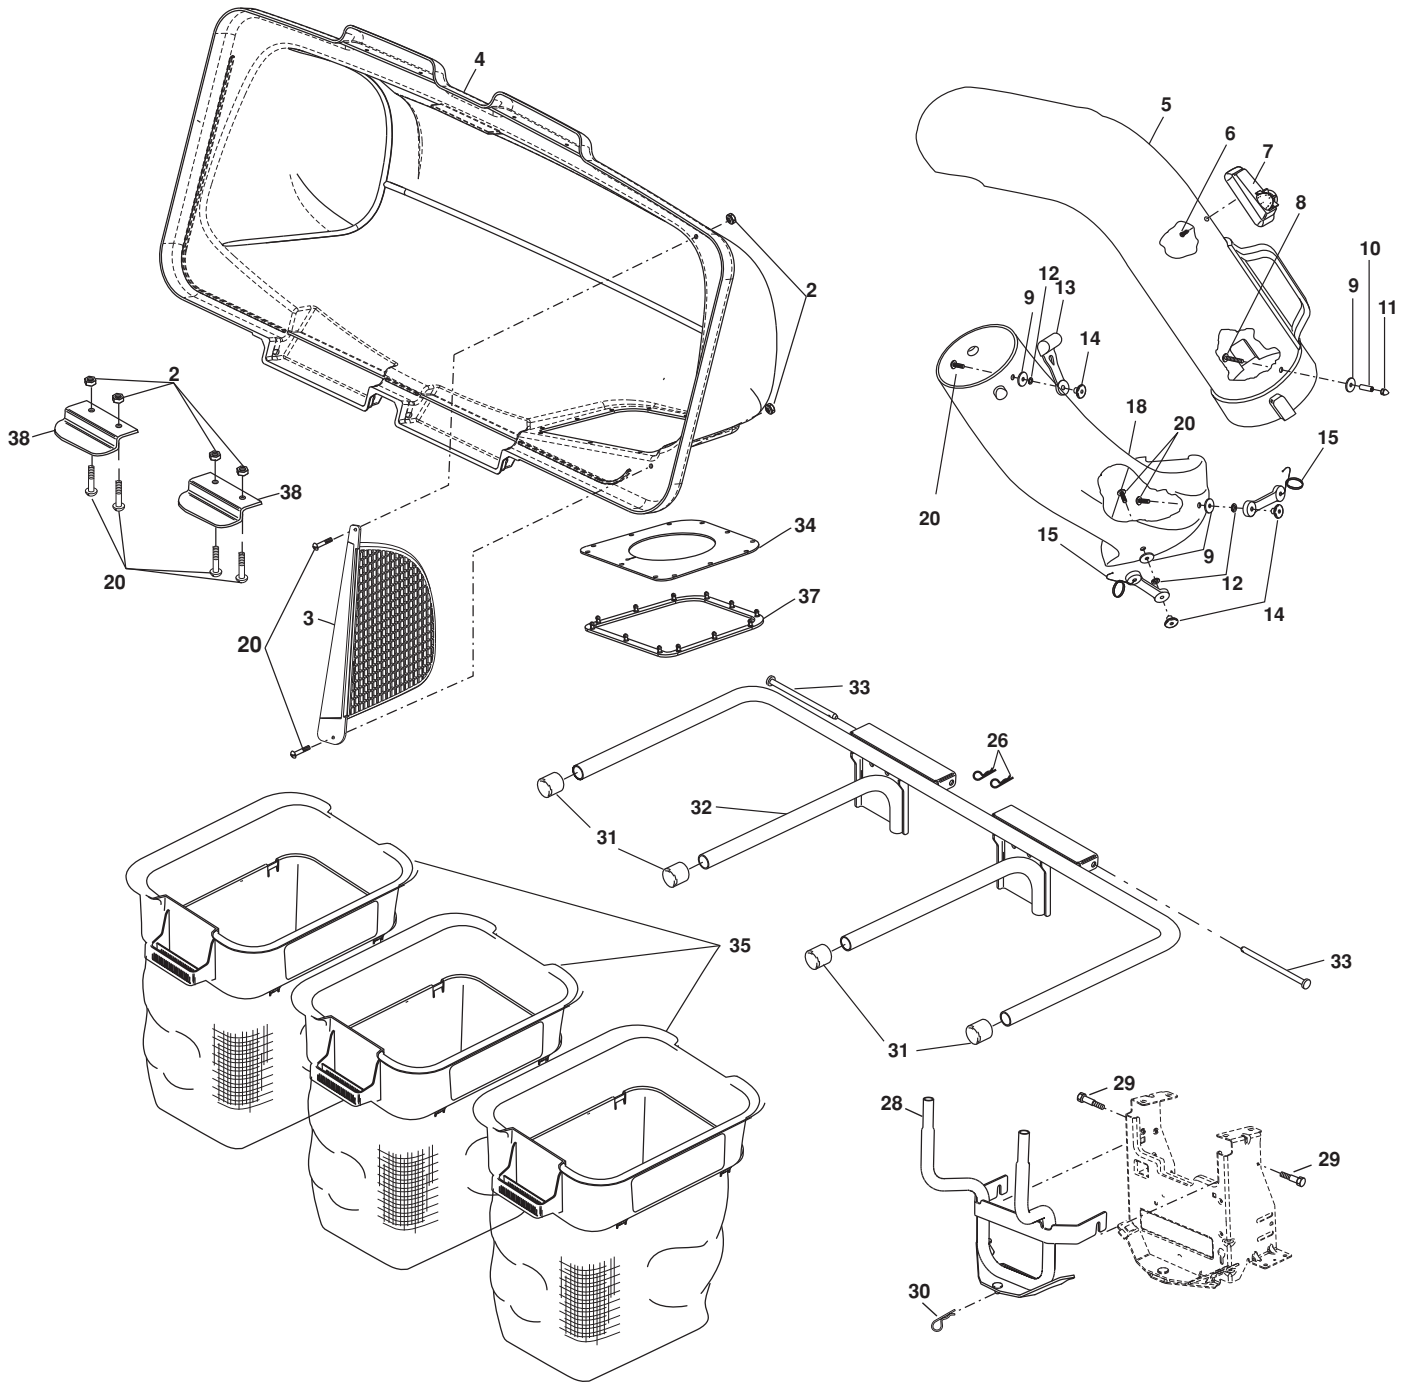

PART'S MANUAL
Model Number H342SL
Product No. 960 73 00-38
(MFG. ID. No. 96073003800)
107 CM (42") Mower
Grass Catcher

 **Husqvarna**®

REPAIR PARTS

GRASS CATCHER - MODEL NUMBER H342SL (PRODUCT NO. 960 73 00-38)

REPAIR PARTS

GRASS CATCHER - MODEL NUMBER H342SL (PRODUCT NO. 960 73 00-38)

KEY NO.	PART NO.	DESCRIPTION
2	532 06 91-80	Nut, Crownlock #10-24
3	532 19 27-09	Screen, Cover
4	532 19 53-73	Cover Assembly (Includes 34 & 37)
5	532 12 68-40	Chute, Upper
6	818 02 10-08	Screw, Special #10-14 x 1/2
7	532 13 09-33	Full Bag Indicator
8	532 08 71-75	Screw, #10-24 x 1-1/8
9	532 05 27-84	Washer 3/16 x 3/4 x 16 Ga.
10	532 00 72-06	Spacer, Split
11	532 06 08-67	Nut, Acorn #10-24
12	810 07 10-00	Washer, Lock
13	532 10 98-08	Latch, Chute
14	532 12 50-04	Nut, Weld
15	532 16 07-93	Latch, Hook
18	532 16 28-03	Chute, Lower
20	871 08 10-10	Screw #10-24 x 5/8
26	532 12 46-70	Spring, Retainer
28	532 19 83-64	3 Bin LT Post
29	532 17 69-97	Bolt Shoulder 3/8-16
30	532 16 58-98	Retainer Spring
31	532 17 40-83	Plug, Tubing End
32	532 17 69-90	Bagger, Frame
33	532 19 27-86	Pin, Hinge
34	532 19 25-50	Gasket, Cover
35	532 40 02-26	Container
37	532 19 26-03	Plastic Ring
38	532 13 08-95	Latch Handle, Cover
--	586 43 91-32	Owner's Manual, English/French
--	586 43 91-46	Owner's Manual, Spanish

NOTE: All component dimensions given in U.S. inches
1 inch = 25.4 mm