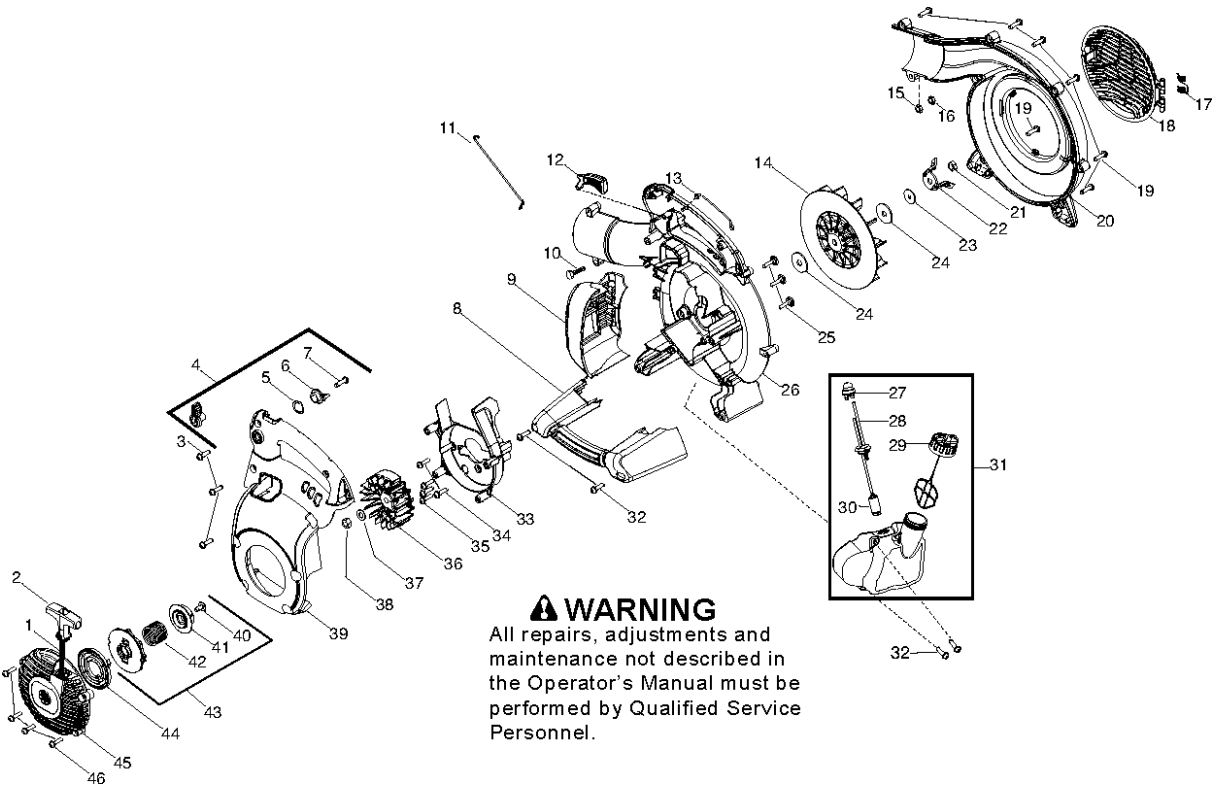

SPARE PARTS LIST

BLOWERS

125 BVX, 952715645, 2015-04, EU, RoW,
AU, NZ

⚠ WARNING

All repairs, adjustments and maintenance not described in the Operator's Manual must be performed by Qualified Service Personnel.

ENGINE

125 BVX, 952715645, 2015-04, EU, RoW, AU, NZ

Ref	Part No	Description	Remark	QTY KIT
1	545 11 19-01	MUFFLER ASSY	(Incl 2,3,4,5)	1
2	545 08 18-13	GASKET		1
3	545 08 18-10	KIT	(Incl 5)	1
4	530 05 89-82	BOLT		1
5	530 01 52-41	SCREW		1
6	545 04 93-01	SWITCH		1
7	545 12 82-01	PROTECTOR, SWITCH		1
8	952 03 02-49	SPARK PLUG		1
9	*****	SEE SERVICE REFERENCE	Cylinder - Chrome	1
10	545 13 25-01	BOOT, CARB		1
11	530 01 61-87	SCREW		1
12	545 13 33-01	PLATE		1
13	545 08 18-13	GASKET		1
14	545 08 18-11	KIT	(Incl 13,16)	1
15	530 04 77-21	PRIMER		1
16	545 08 18-13	GASKET		1
17	545 10 98-01	BASE, AIRBOX		1
18	530 01 61-01	NUT		1
19	545 11 21-01	AIR FILTER		1
20	545 10 96-01	COVER		1
21	530 05 97-96	KNOB ASSY AIRBOX COVER		1
22	545 10 82-02	ASSY, LEADWIRE		1
23	545 10 81-01	IGNITION MODULE		1
24	530 01 64-56	SCREW		1
25	545 08 18-14	KIT	(Incl 26,27)	1
26	530 01 92-83	PISTON RING		1
27	530 01 51-62	CIRCLIP		1
28	545 08 18-16	KIT		1
29	545 01 34-01	BEARING		1
30	545 08 18-15	KIT		1
31	545 08 18-13	GASKET		1
32	545 06 83-01	BEARING CAP		1
33	530 01 59-40	SCREW		1
34	530 01 58-97	SCREW		1
35	545 08 18-13	GASKET	(Incl 2,13,16,31)	1
36	545 08 18-61	LABEL		1

Serial Number - 20121299999 and lower, please use the following parts:
 Page 1, Ref.# 27 - 545081841 Kit - Fuel Line
 Page 1, Ref.# 28 - 530150350 Cap - Fuel
 Page 1, Ref.# 30 - 545108901 Kit - Fuel Tank Assembly

Serial Number - 20121300001 and higher, please use the following parts:
 Page 1, Ref.# 27 - ---- (REF. # 30)
 Page 1, Ref.# 28 - 578931501 Cap - Fuel
 Page 1, Ref.# 30 - 578943201 Assembly - Fuel Tank