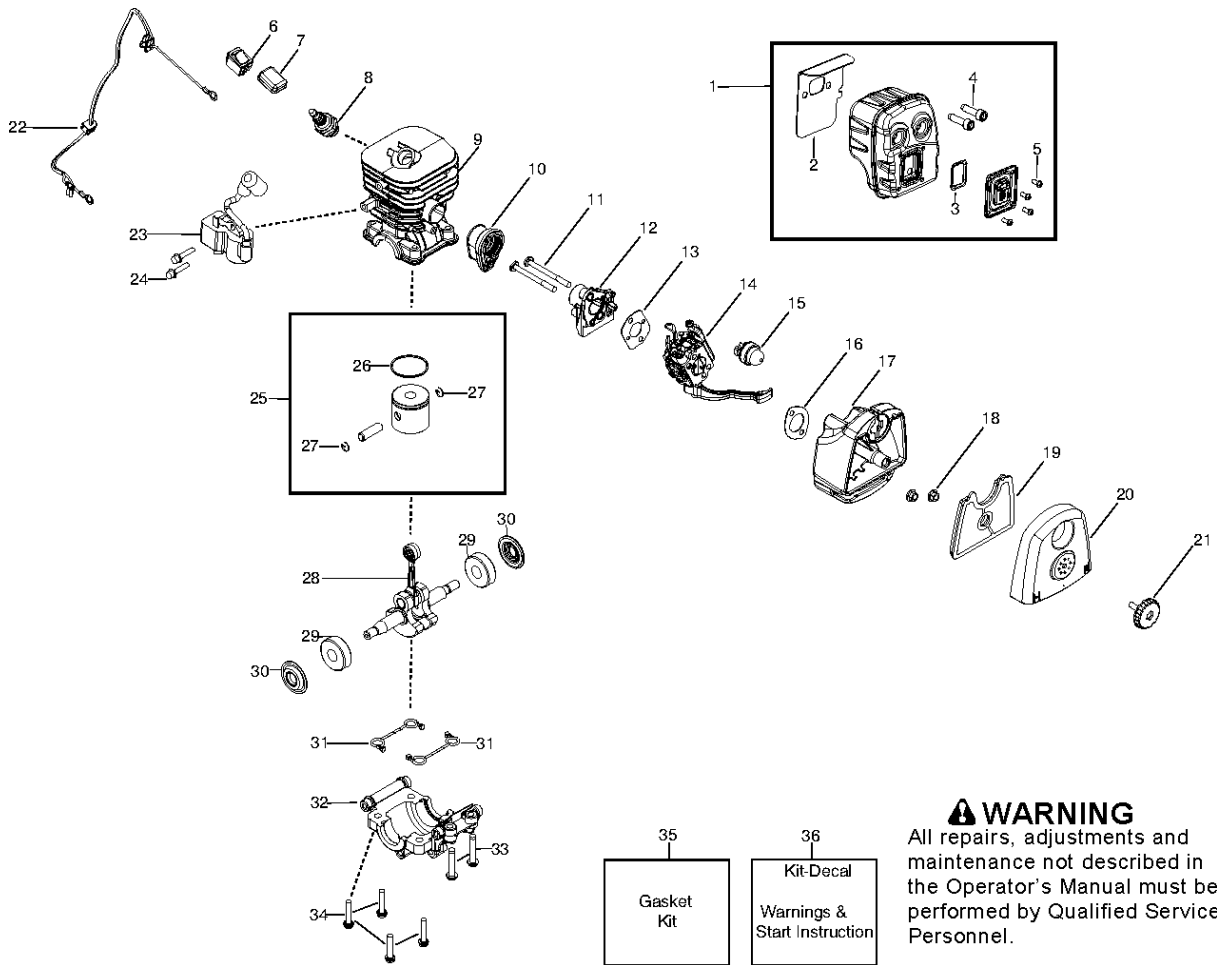

⚠ WARNING

All repairs, adjustments and maintenance not described in the Operator's Manual must be performed by Qualified Service Personnel.

ENGINE

125 BVX, 952715645, 2015-04, EU, RoW, AU, NZ

Ref	Part No	Description	Remark	QTY KIT
1	545 11 19-01	MUFFLER ASSY	(Incl 2,3,4,5)	1
2	545 08 18-13	GASKET		1
3	545 08 18-10	KIT	(Incl 5)	1
4	530 05 89-82	BOLT		1
5	530 01 52-41	SCREW		1
6	545 04 93-01	SWITCH		1
7	545 12 82-01	PROTECTOR, SWITCH		1
8	952 03 02-49	SPARK PLUG		1
9	*****	SEE SERVICE REFERENCE	Cylinder - Chrome	1
10	545 13 25-01	BOOT, CARB		1
11	530 01 61-87	SCREW		1
12	545 13 33-01	PLATE		1
13	545 08 18-13	GASKET		1
14	545 08 18-11	KIT	(Incl 13,16)	1
15	530 04 77-21	PRIMER		1
16	545 08 18-13	GASKET		1
17	545 10 98-01	BASE, AIRBOX		1
18	530 01 61-01	NUT		1
19	545 11 21-01	AIR FILTER		1
20	545 10 96-01	COVER		1
21	530 05 97-96	KNOB ASSY AIRBOX COVER		1
22	545 10 82-02	ASSY, LEADWIRE		1
23	545 10 81-01	IGNITION MODULE		1
24	530 01 64-56	SCREW		1
25	545 08 18-14	KIT	(Incl 26,27)	1
26	530 01 92-83	PISTON RING		1
27	530 01 51-62	CIRCLIP		1
28	545 08 18-16	KIT		1
29	545 01 34-01	BEARING		1
30	545 08 18-15	KIT		1
31	545 08 18-13	GASKET		1
32	545 06 83-01	BEARING CAP		1
33	530 01 59-40	SCREW		1
34	530 01 58-97	SCREW		1
35	545 08 18-13	GASKET	(Incl 2,13,16,31)	1
36	545 08 18-61	LABEL		1