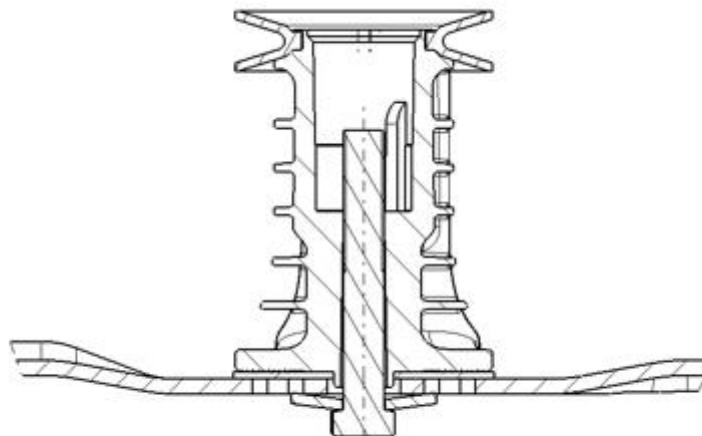

### **Parts information**

<b>New part no.</b>	<b>Part description</b>	<b>Old part no.</b>
501 88 32-01	Blade support kit	N/A
501 88 29-01	Blade support kit	N/A
501 88 30-01	Blade support kit	N/A
501 88 31-01	Blade support kit	N/A
588 82 40-01	Blade support	N/A
582 04 44-01	Mulch kit 48 cm	585 66 05-01
582 04 45-01	Mulch kit 53 cm	585 66 06-01

**Additional information**

**70=Nm**

Blade Support Kit (D=83mm)	Kit P/N	Model	PNC
	501 88 32-01	Husqvarna LB553S Husqvarna LB553S e	967257101 967257001

**70=Nm**

Blade Support Kit (D=60mm)	Kit P/N	Model	PNC
	501 88 29-01	Husqvarna LC48/LC348V, VE, VI	All
	501 88 30-01	Husqvarna LB48/LB348V, VE	All
	501 88 31-01	Husqvarna LC53/LC353V, VE, VI, EE	All (not for BE with BBC)