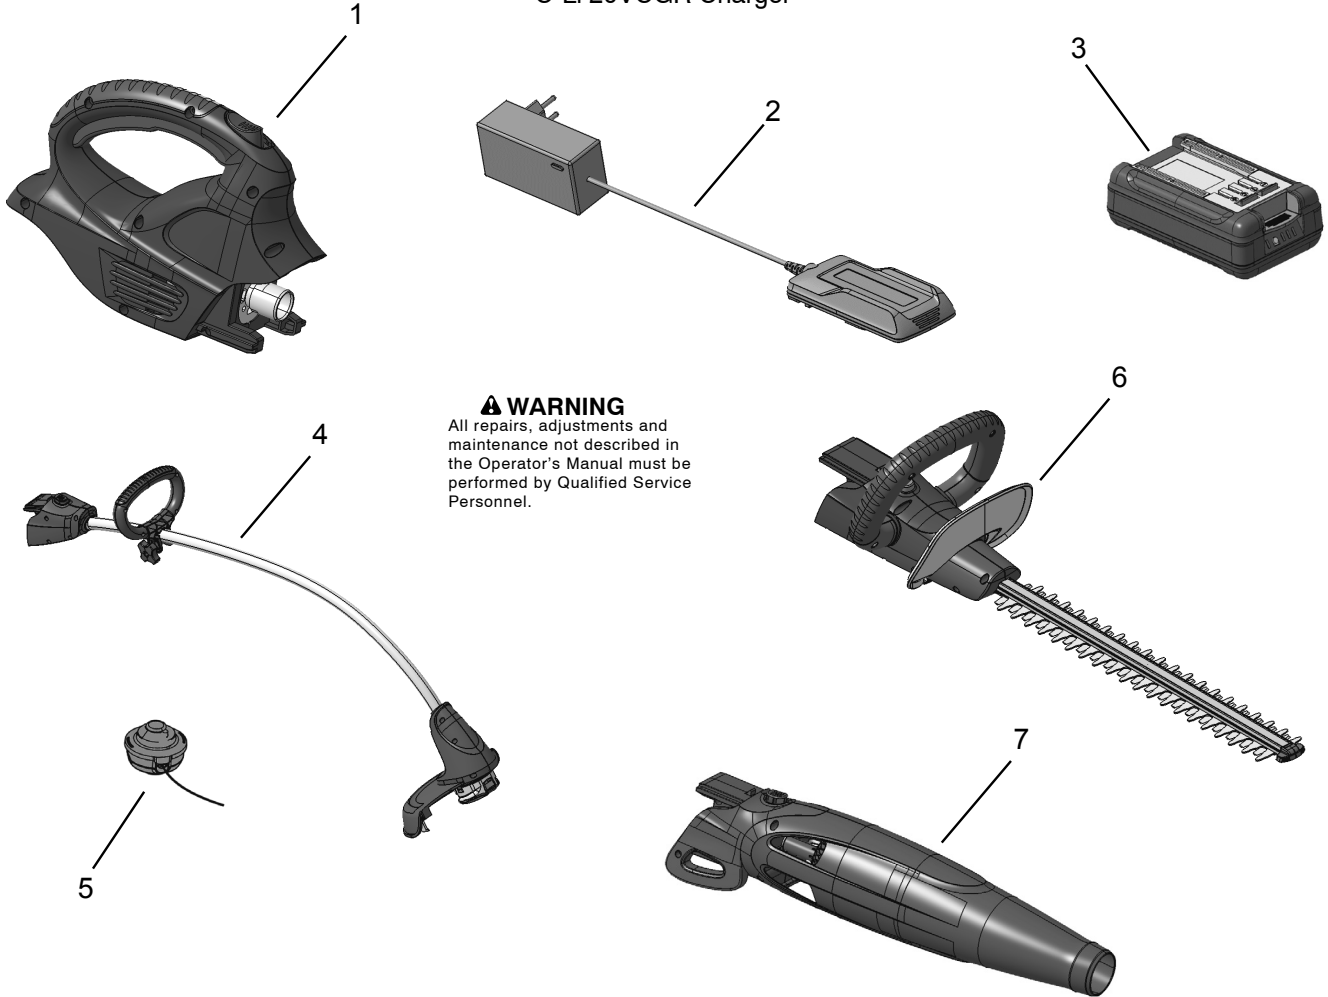

NOTE : Illustration may differ from actual model due to design changes.

Date	Replaces
2018-07-25	NEW

- C-Li 20V2N1 2-in-1 Interchangeable Combo
- C-Li 20V3N1 3-in-1 Interchangeable Combo
- C-Li 20VGTa Trimmer Attachment
- C-Li 20VGT Trimmer
- C-Li 20VHTa Hedge Trimmer Attachment
- C-Li 20VHT Hedge Trimmer
- C-Li 20VBa Blower Attachment
- C-Li 20VB Blower
- C-Li 20VPH Power Head
- B16-2025 Battery
- C-Li 20VCGR Charger

⚠ WARNING
All repairs, adjustments and maintenance not described in the Operator's Manual must be performed by Qualified Service Personnel.

Ref.	Part No.	Description	Ref.	Part No.	Description	Ref.	Part No.	Description
1	967925200	Powerhead						
2	967913301	Charger (UK)						
	967913362	Charger (EU)						
3	967913201	Battery pack						
4	967864902	Grass trimmer attachment						
5	591048301	Spool and trimmer line complete						
6	967865002	Hedge trimmer attachment						
7	967865102	Blower attachment						