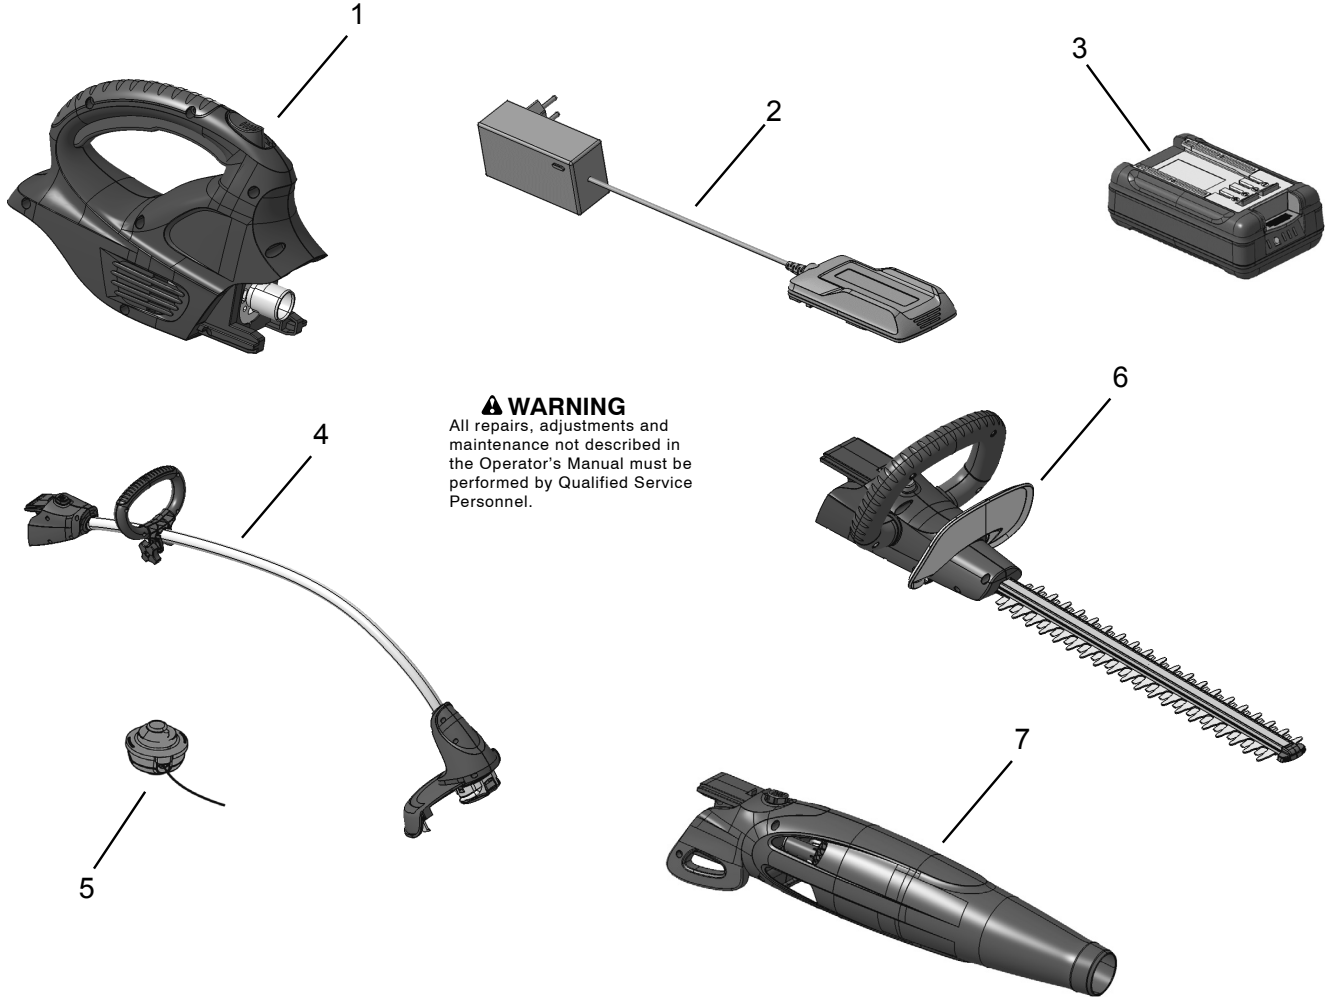

PARTS LIST

NOTE : Illustration may differ from actual model due to design changes.

Date	Replaces
2018-02-28	NEW

- BT201i 2-in-1 Trimmer/Blower Interchangeable Combo
- BT301i 3-in-1 Trimmer/Blower/Hedge Trimmer Interchangeable Combo
- T100a Trimmer Attachment
- T100i Trimmer
- HT160a Hedge Trimmer Attachment
- HT160i Hedge Trimmer
- B230a Blower Attachment
- B230i Blower

⚠ WARNING
All repairs, adjustments and maintenance not described in the Operator's Manual must be performed by Qualified Service Personnel.

Ref.	Part No.	Description	Ref.	Part No.	Description	Ref.	Part No.	Description
1	592643801	Powerhead						
2	591088501	Charger						
3	591088401	Battery pack						
4	593106601	Grass trimmer attachment						
5	591048301	Spool and trimmer line complete						
6	593106501	Hedge trimmer attachment						
7	593106401	Blower attachment						