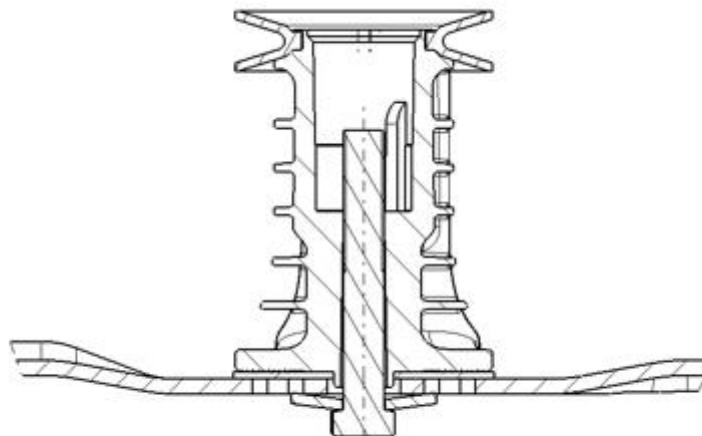

Parts information

New part no.	Part description	Old part no.
501 88 32-01	Blade support kit	N/A
501 88 29-01	Blade support kit	N/A
501 88 30-01	Blade support kit	N/A
501 88 31-01	Blade support kit	N/A
588 82 40-01	Blade support	N/A
582 04 44-01	Mulch kit 48 cm	585 66 05-01
582 04 45-01	Mulch kit 53 cm	585 66 06-01

Additional information

70=Nm

Blade Support Kit (D=83mm)	Kit P/N	Model	PNC
	501 88 32-01	Husqvarna LB553S Husqvarna LB553S e	967257101 967257001

70=Nm

Blade Support Kit (D=60mm)	Kit P/N	Model	PNC
	501 88 29-01	Husqvarna LC48/LC348V, VE, VI	All
	501 88 30-01	Husqvarna LB48/LB348V, VE	All
	501 88 31-01	Husqvarna LC53/LC353V, VE, VI, EE	All (not for BE with BBC)