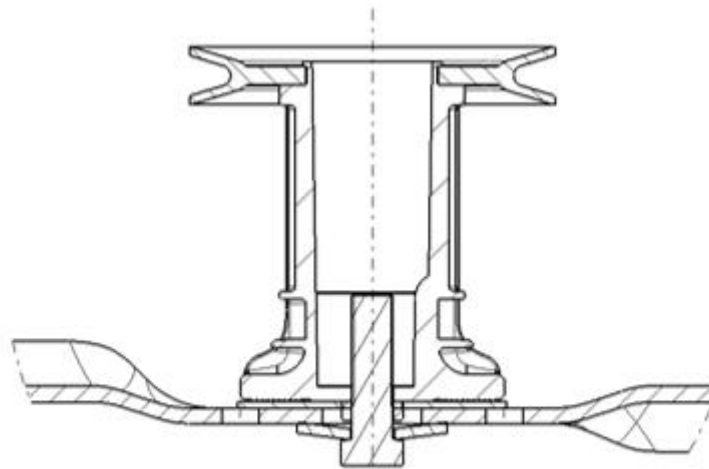

Additional information

70=Nm

Blade Support Kit (D=83mm)	Kit P/N	Model	PNC
	501 88 32-01	Husqvarna LB553S Husqvarna LB553S e	967257101 967257001